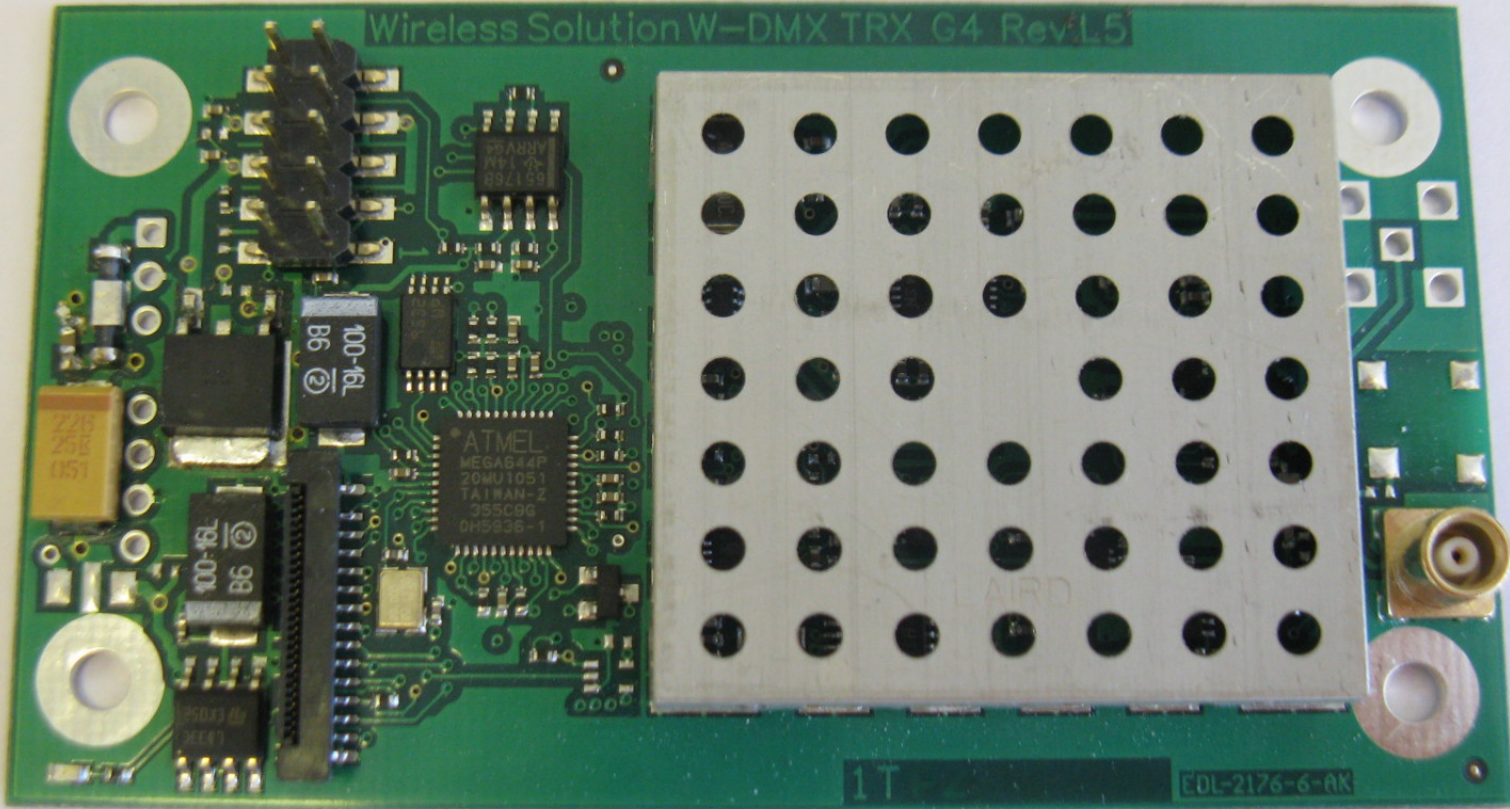

SR4111
RJ ▲ 94V-0 SR-02A
E258603

6B

Wireless Solution W-DMX TRX G4 Rev.L5

1T

EDL-2176-6-AK

Wireless Solution W-DMX TRX G4 Rev.L5

1T

EDL-2176-6-AK

Wireless Solution W-DMX TRX G4 Rev1.5

1T

EDL-2176-6-AK