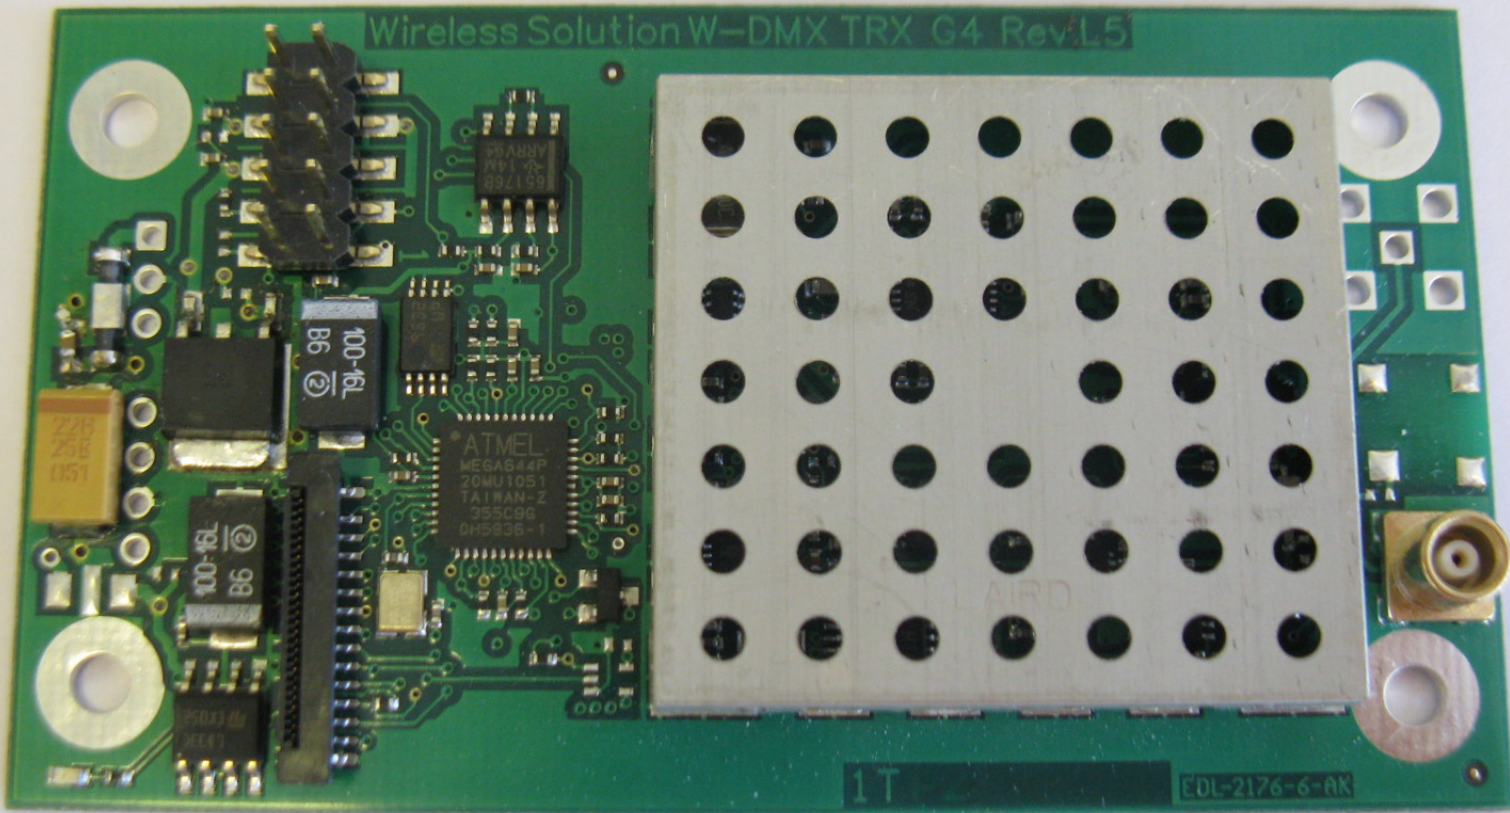

SR4111
RJ ▲ 94V-0 SR-02A
E258603

6B

Wireless Solution W-DMX TRX G4 Rev.L5

1T

EDL-2176-6-AK

Wireless Solution W-DMX TRX G4 Rev.L5

1T

EDL-2176-6-AK

Wireless Solution W-DMX TRX G4 Rev1.5

1T

EDL-2176-6-AK