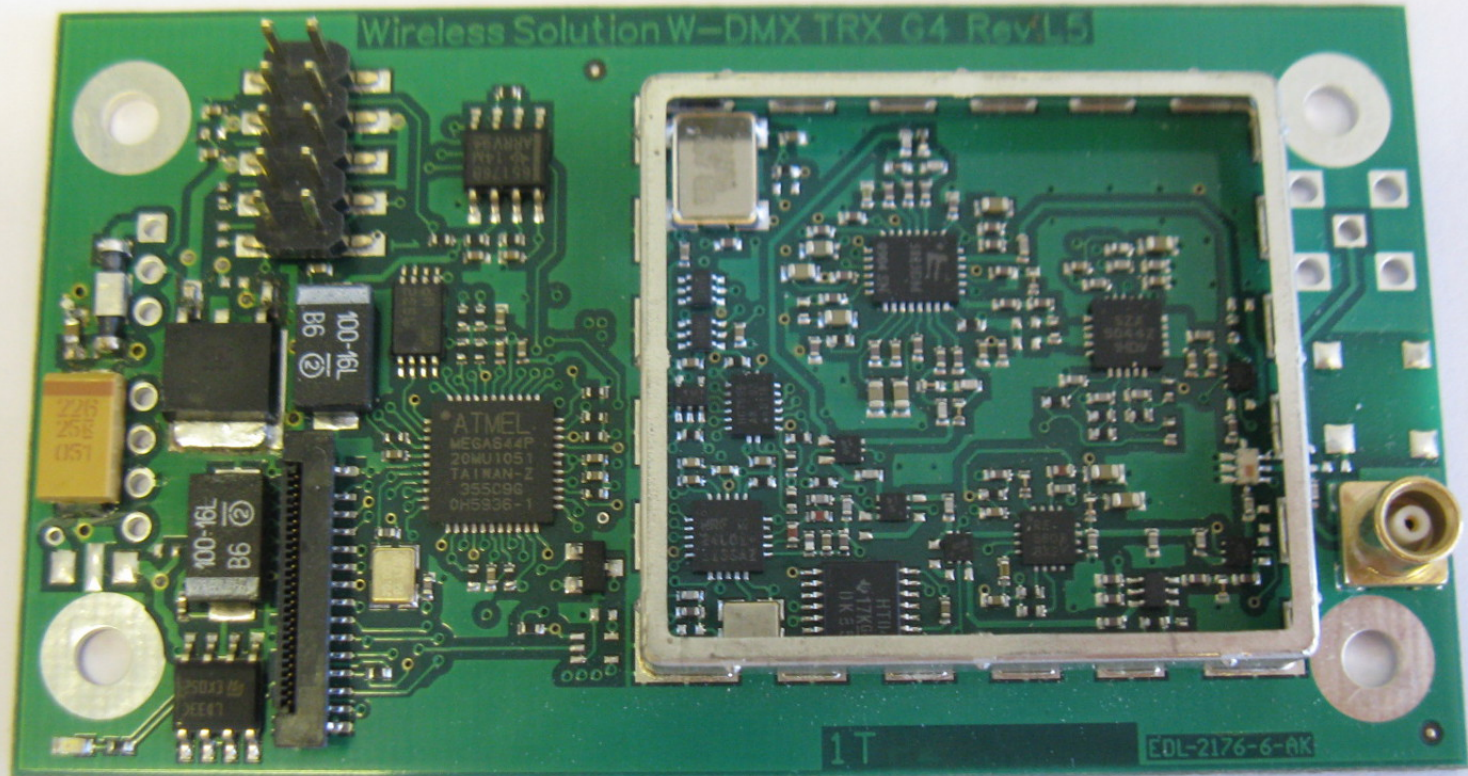

SR4111
RJ ▲ 94V-0 SR-02A
E258603

6B

Wireless Solution W-DMX TRX G4 Rev.L5

1T

EDL-2176-6-AK

Wireless Solution W-DMX TRX G4 Rev.L5

1T

EDL-2176-6-AK

Wireless Solution W-DMX TRX G4 Rev1.5

1T

EDL-2176-6-AK