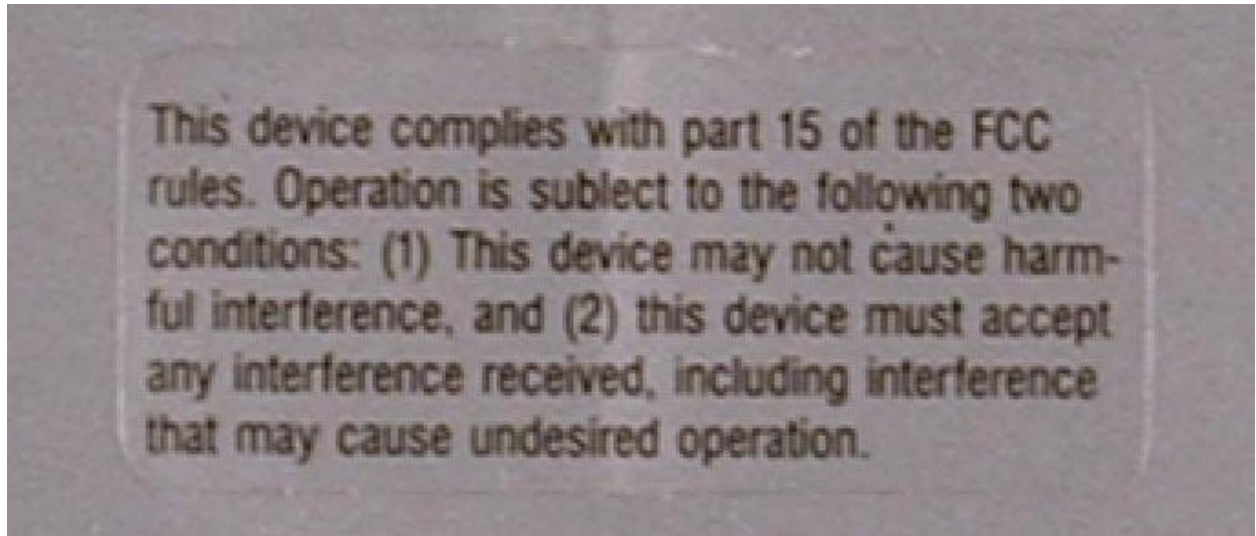

EXHIBIT 1 ID LABEL/LOCATION INFO

Contents

FCC label information

Label information for TranX decoder

FCC label

The FCC label as shown above will be affixed to the following devices and in the following locations:

TranX decoder: Backside of device, placement just above auxiliary connector

FCC ID number NXYTRANXREC will be placed just above the headphone connector on the backside of the TranX decoder.