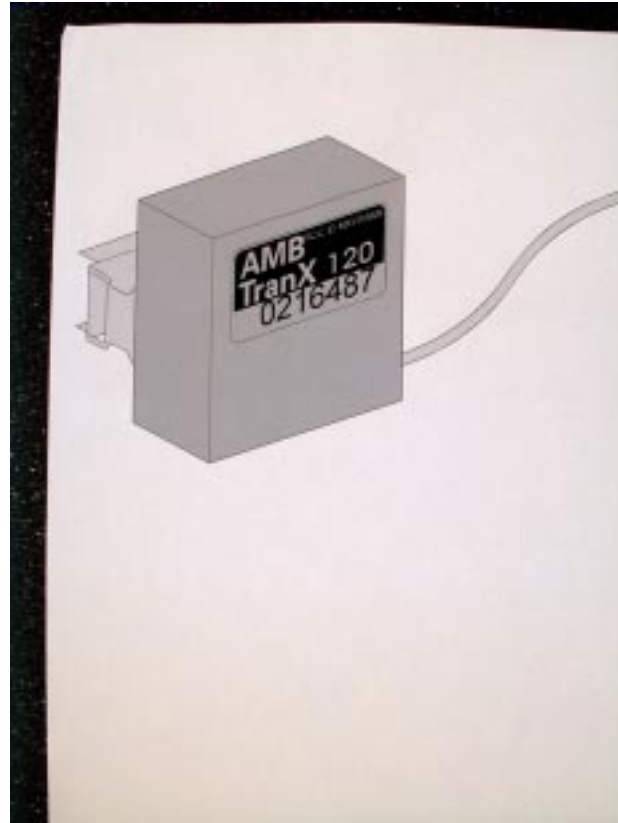

EXHIBIT 1

ID LABEL/LOCATION INFO

Contents

Label information for TranX 120
FCC label information

Label placement on TranX 120

FCC label

The FCC label as shown above will be affixed to the following devices and in the following locations:

TranX 120: Top cover, placement just below type identification label.