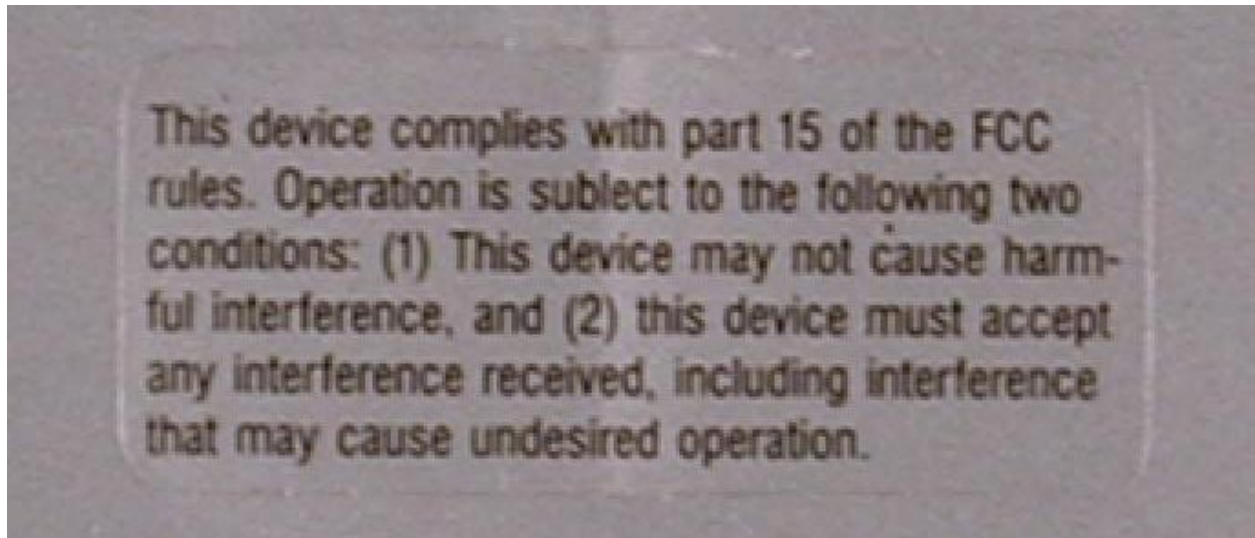

EXHIBIT 1

ID LABEL/LOCATION INFO

Contents

Label information for TranX 120
FCC label information

Label placement on TranX 120

FCC label

The FCC label as shown above will be affixed to the following devices and in the following locations:

TranX 120: Top cover, placement just below type identification label.