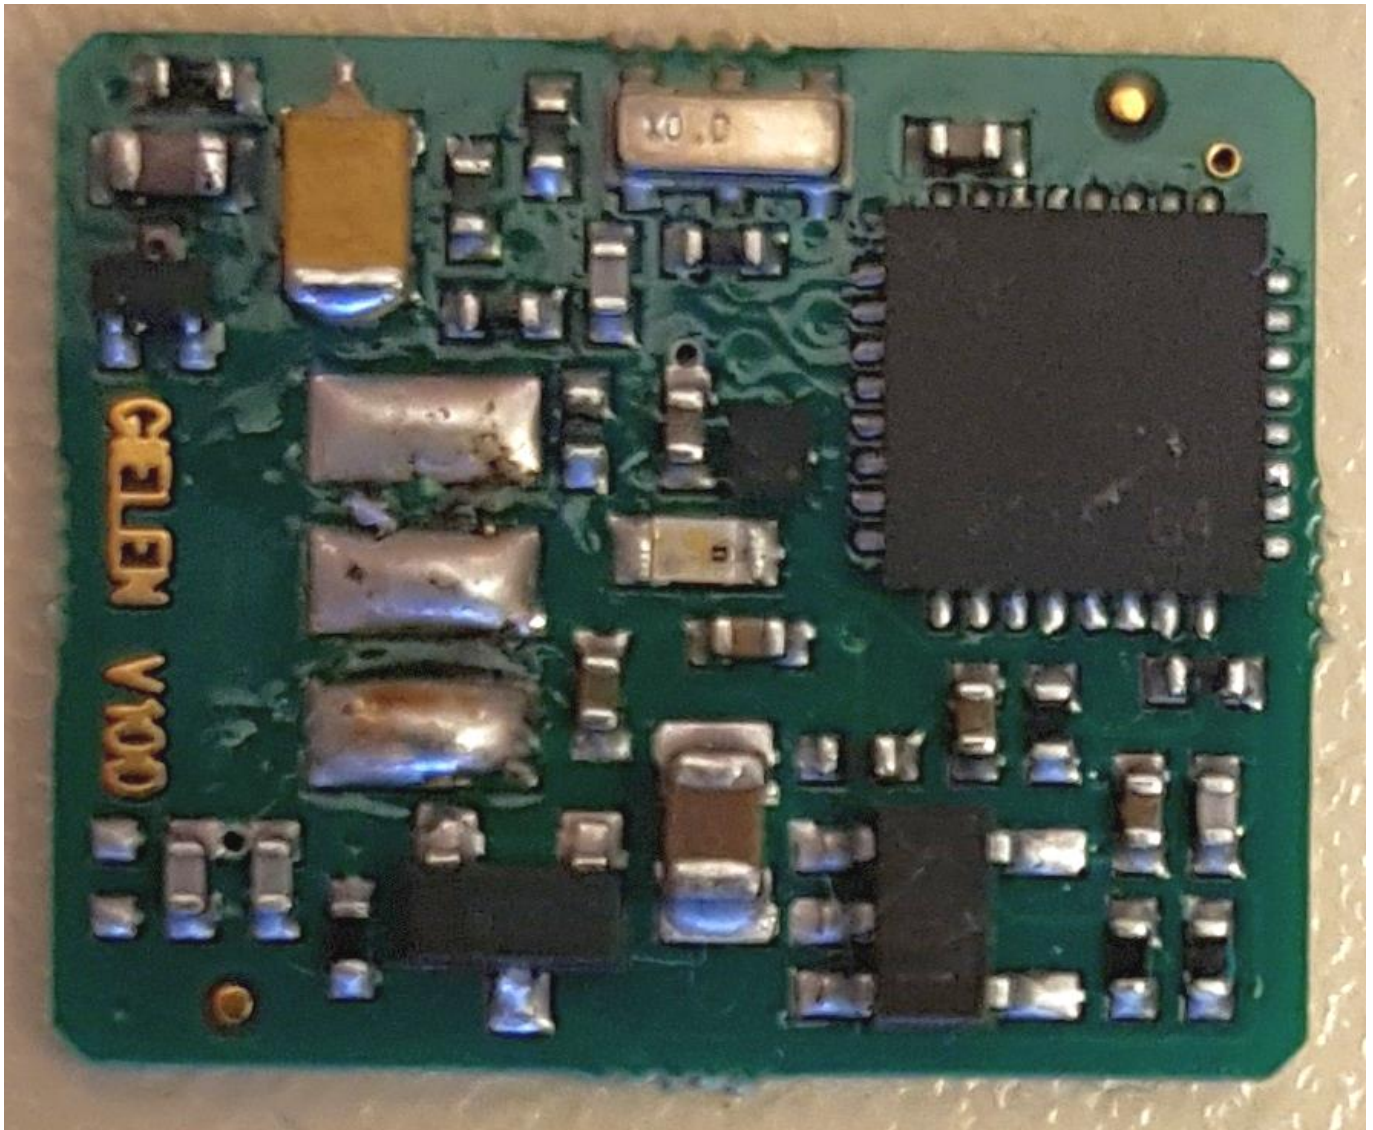

**1.1 Internal view 1, top cover removed.**

## 1.2 Internal view 2

**TÜVRheinland**<sup>®</sup>  
Precisely Right.

**Manufacturer:** MYLAPS BV  
**Brand mark:** MYLAPS  
**Model:** RC4 Pro  
**FCC ID:** NXYRC4

---

## 2 Inner assembly, PCB view

### 2.1 PCB view, component side.