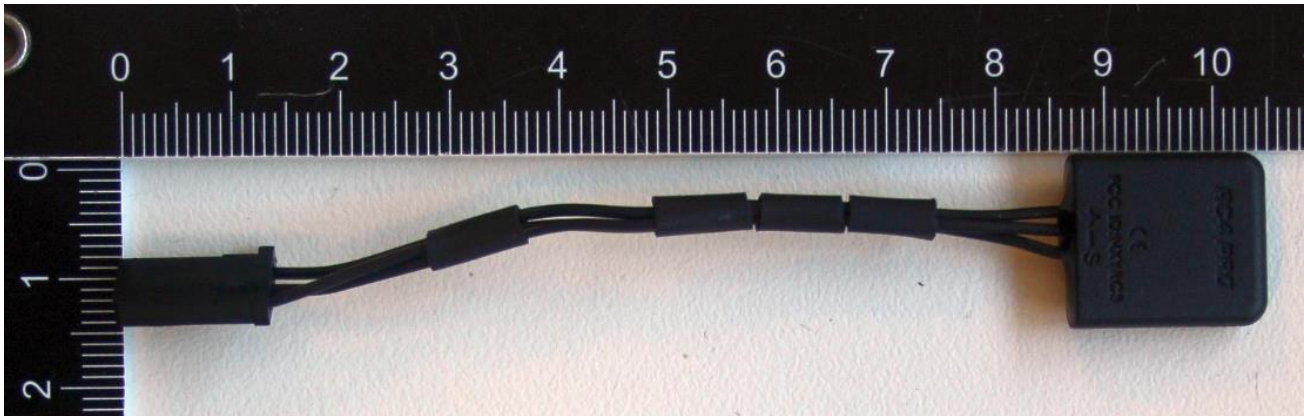

1 Photographs of the equipment.

1.1 External view.

1.1.1 Top view.