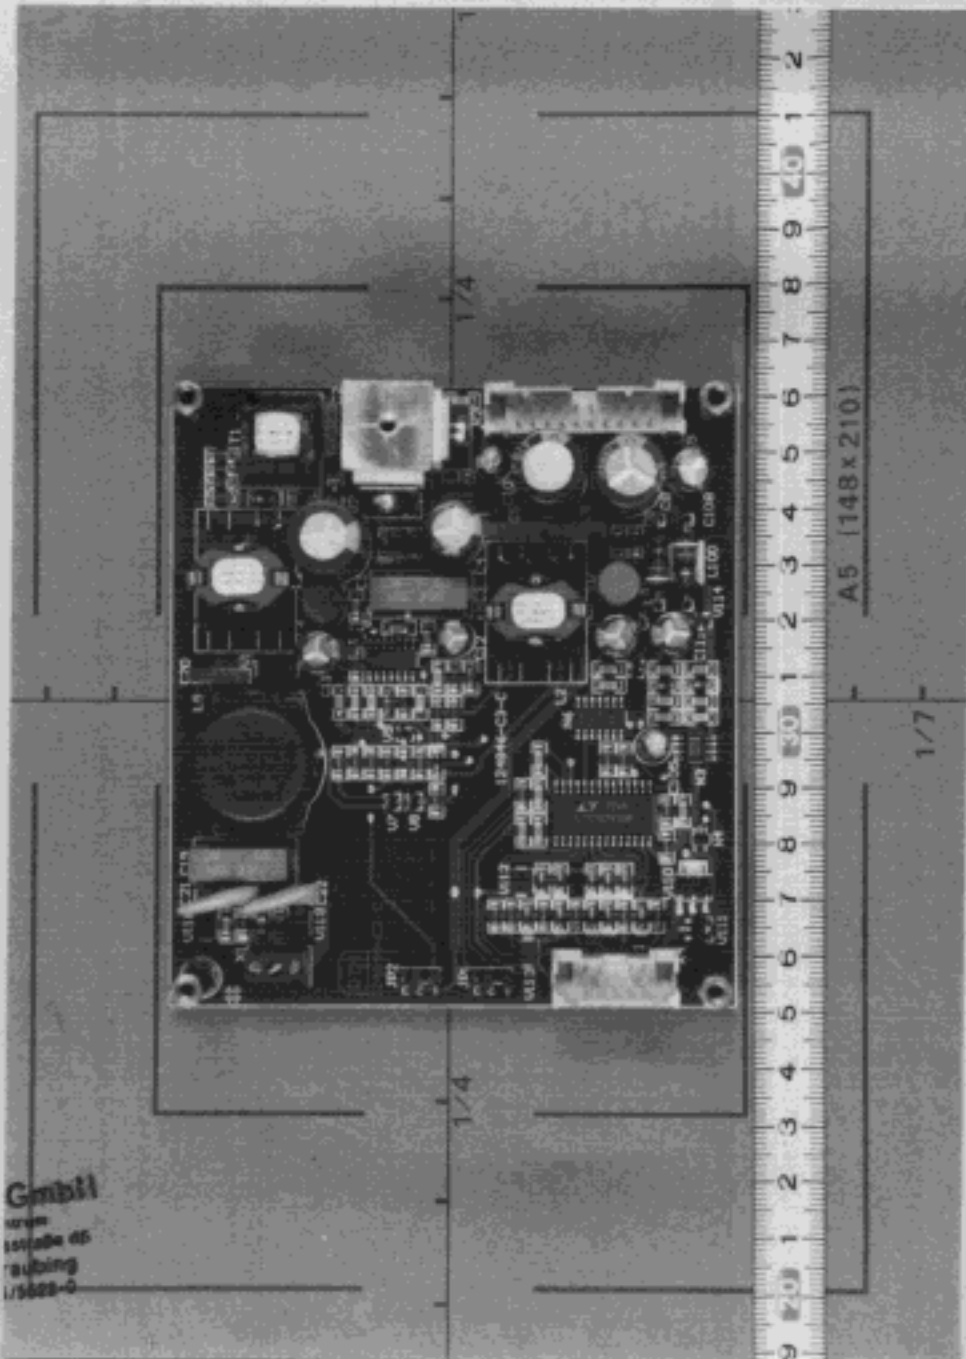

Photo No. 5.6

Top view of printed board for power supply and interface

SENTON GmbH
EMV-Prüfzentrum
Äußere Frühlin 100000 05
D-94315 S: Raubing
Telefon 09421/5629-0

Photo No. 5.7

Bottom view of printed board for power supply and interface