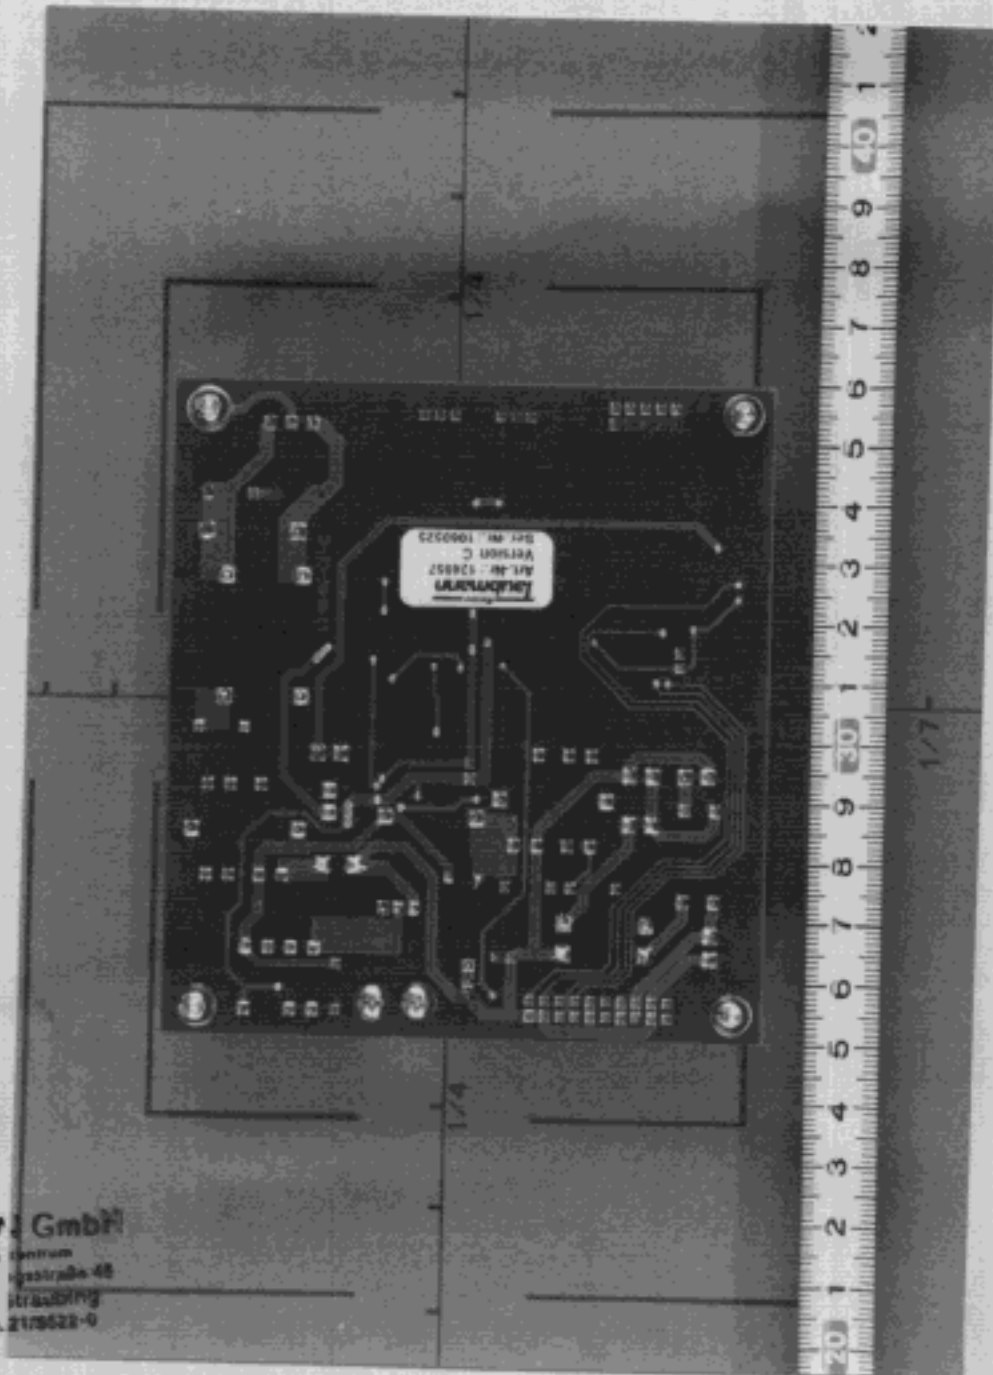

Photo No. 5.6

Top view of printed board for power supply and interface

SENTON GmbH
EMV-Prüfzentrum
Äußere Frühlin 100000 05
D-94315 S: Raubing
Telefon 09421/5629-0

Photo No. 5.7

Bottom view of printed board for power supply and interface