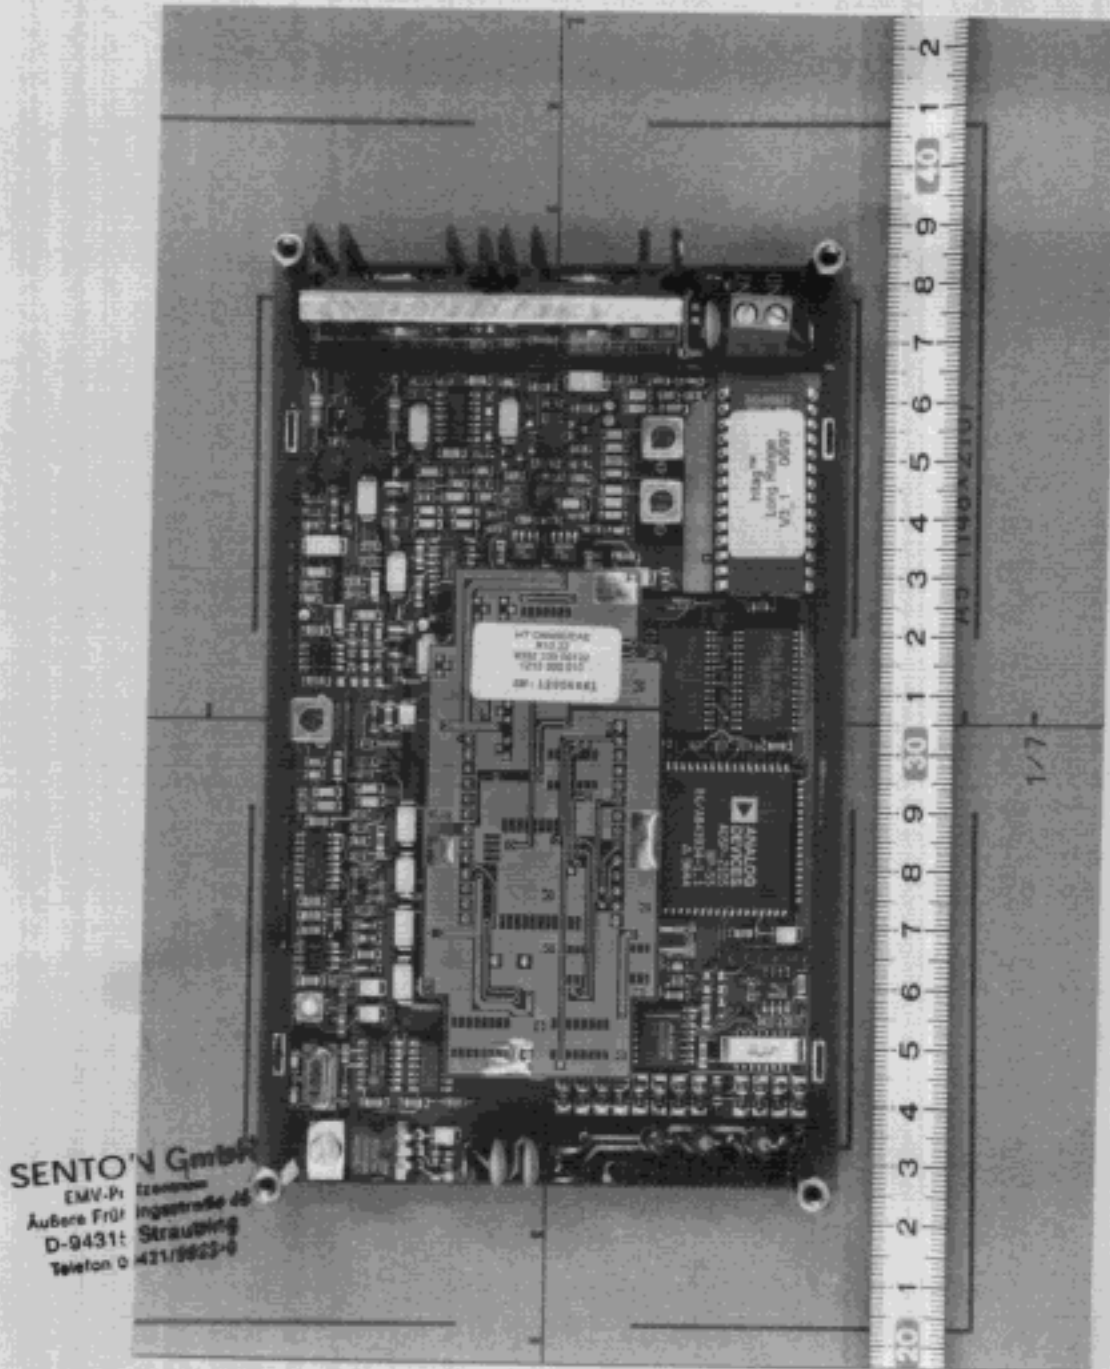

Photo No. 5.9

Top view of RF board (without shielding)

SENTON GmbH
EMV-Prüfzentrum
Äußere Frühlingsstraße 46
D-94311 Straubing
Telefon 0 421/99623-0