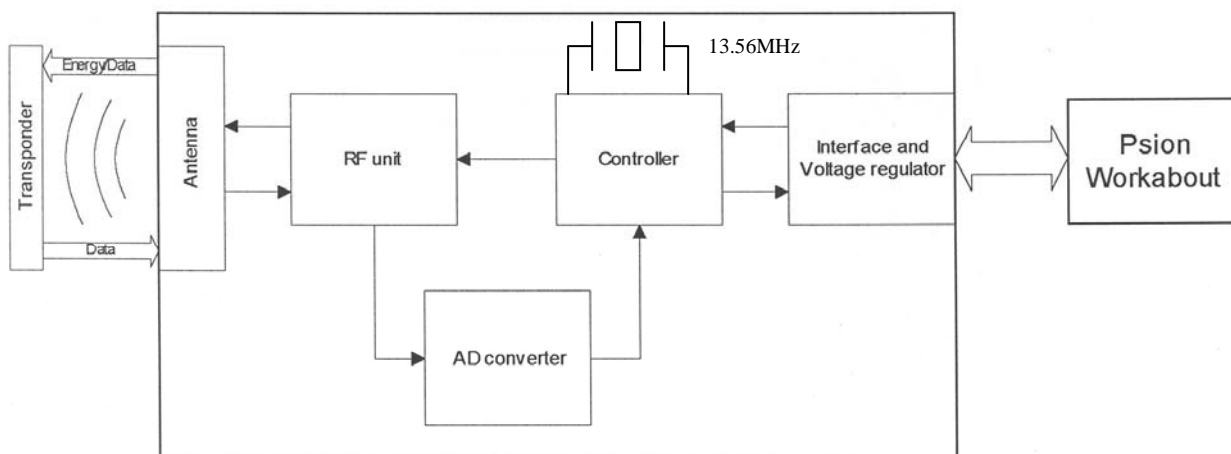

Block Diagram Moby STG D

Oscillator frequencies
generated or used
in the device: :

13.56 MHz (Quartz) / 13.56 MHz (Carrier frequency)