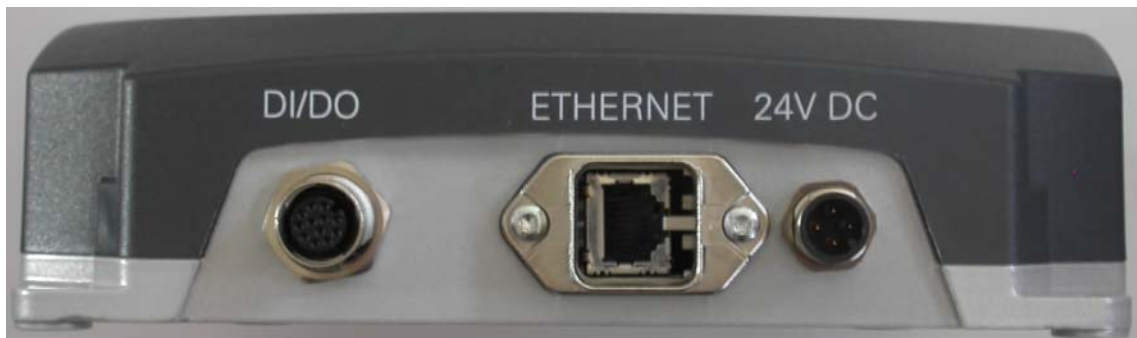

**ATTACHMENT A to File No.: T34331-00**

**Photo documentation of the EUT  
Model: RF670R and Antenna RF660A, RF620A**

External Views:

**ATTACHMENT A to File No.: T34331-00**

**ATTACHMENT A to File No.: T34331-00**