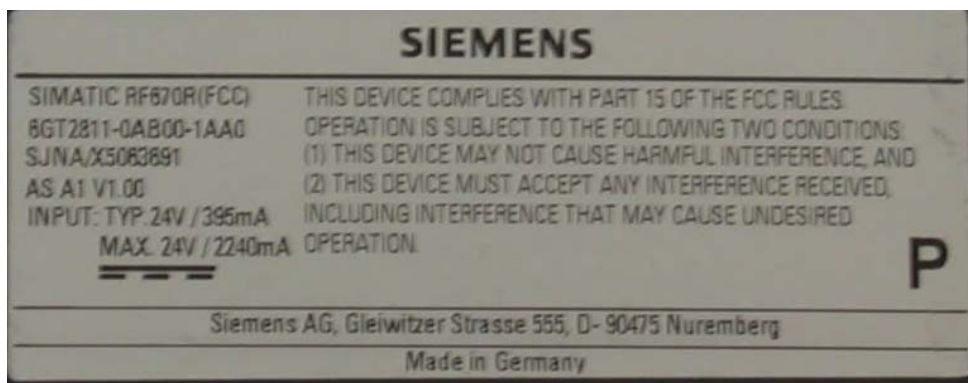

**ATTACHMENT A to File No.: T34331-00**

**Photo documentation of the EUT  
Model: RF670R and Antenna RF660A, RF620A**

External Views:

**ATTACHMENT A to File No.: T34331-00**

**ATTACHMENT A to File No.: T34331-00**