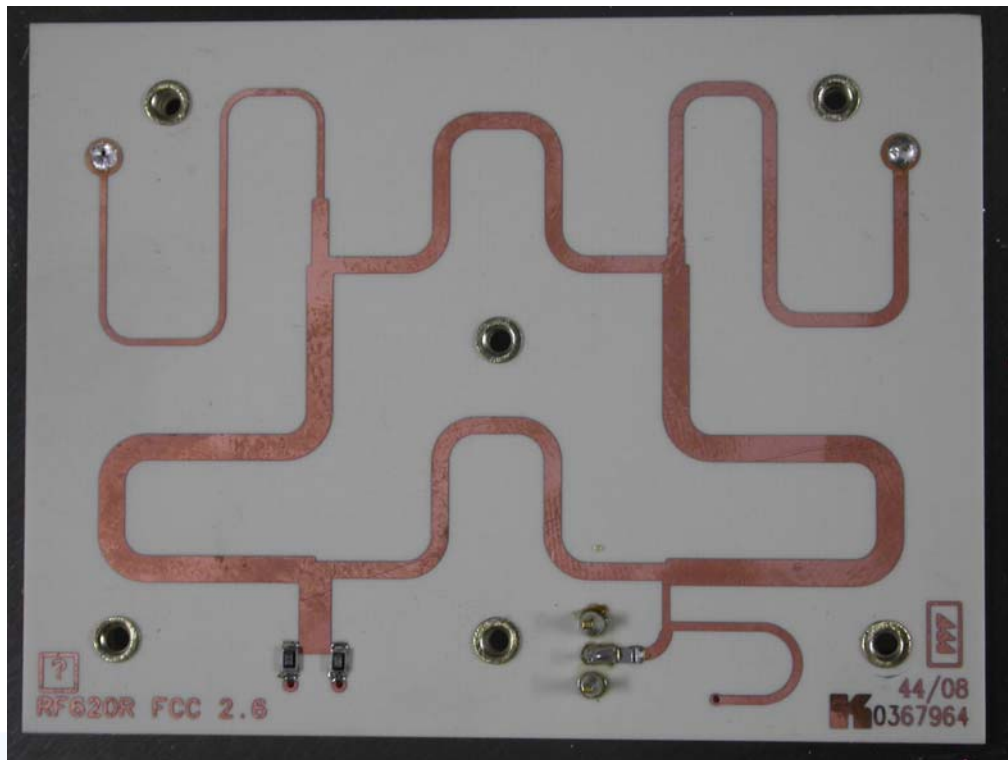

**ATTACHMENT A to File No.: T32112-00**

**Photo documentation of the EUT  
Model: RF620R with Internal Antenna**

External Views:

**ATTACHMENT A to File No.: T32112-00**

**ATTACHMENT A to File No.: T32112-00**

Internal Views:

**ATTACHMENT A to File No.: T32112-00**

Internal Antenna Typ (7.3 dBi):

**ATTACHMENT A to File No.: T32112-00**

**ATTACHMENT A to File No.: T32112-00**

Power supply unit and Converter:

**ATTACHMENT A to File No.: T32112-00**