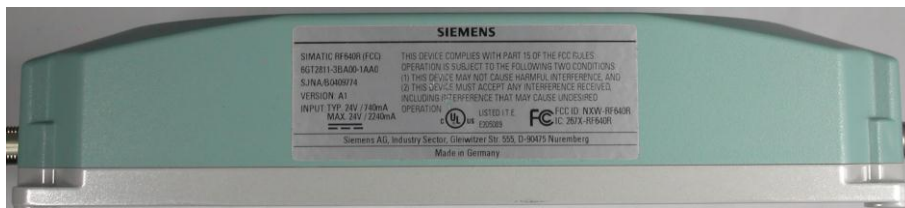

ATTACHMENT A to File No.: T35099-00