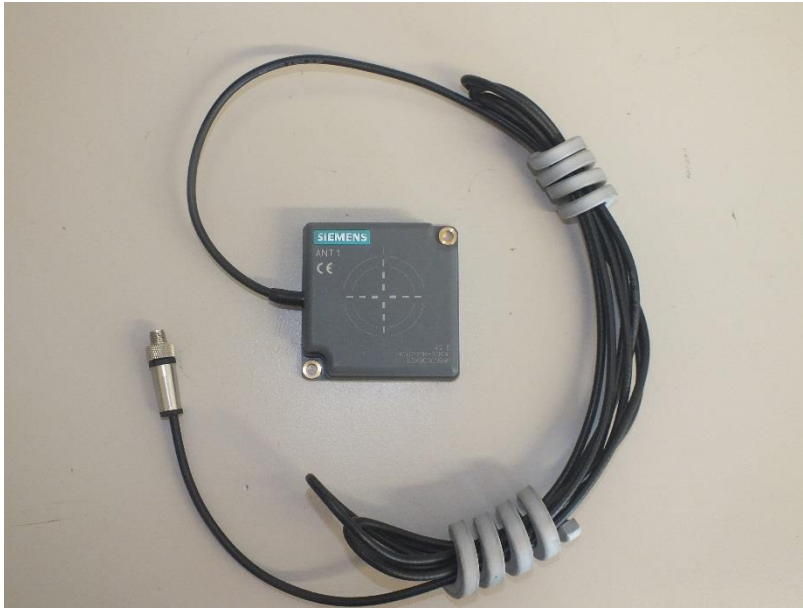

Photo documentation – external pictures of EuT

File: 40265-00
Applicant: Siemens AG
Model: RF350R-G2

Antenna for RF350R-G2

ANT1

ANT3

ANT3S

ANT8

ANT12

ANT18

ANT30