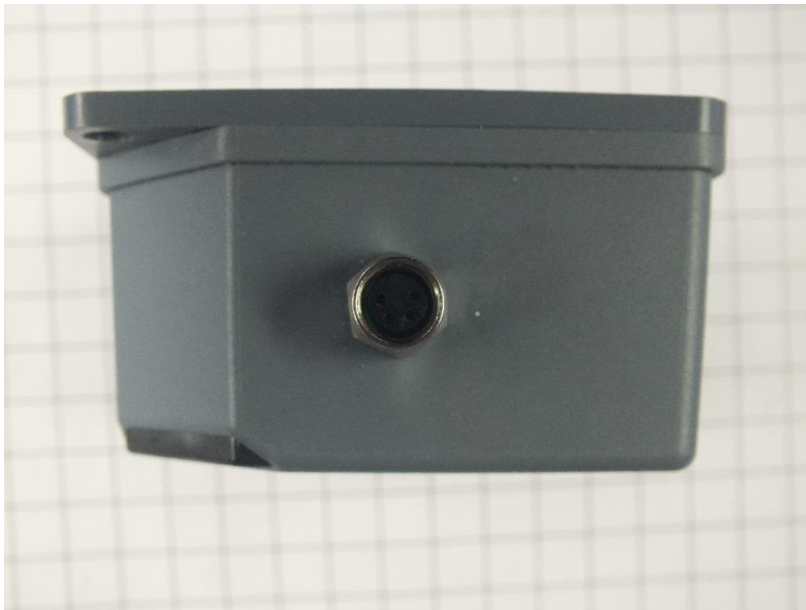

Photo documentation – external pictures of EuT

File: 40265-00
Applicant: Siemens AG
Model: RF350R-G2

Antenna for RF350R-G2

ANT1

ANT3

ANT3S

ANT8

ANT12