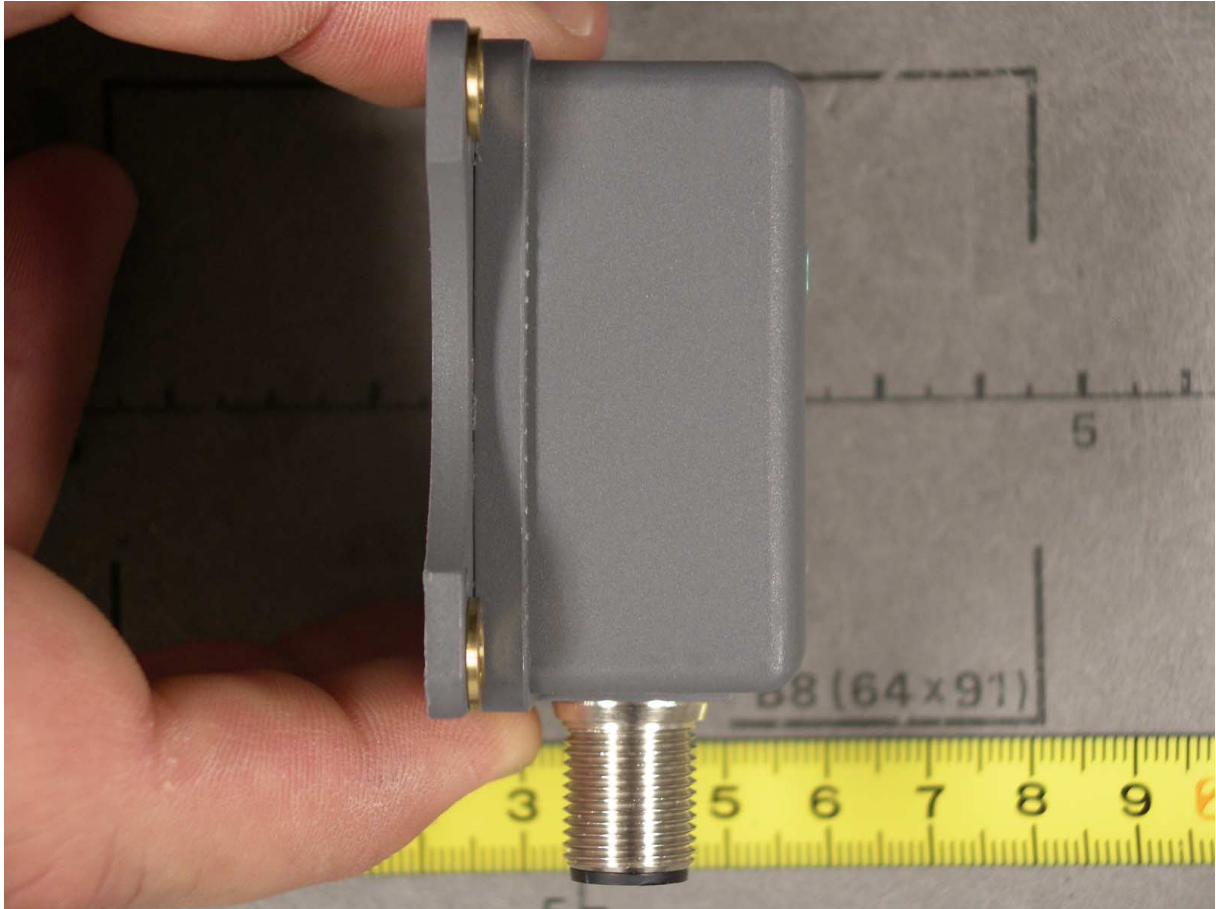

**SIEMENS**

SIMATIC  
RF310R

6GT2801-1AA10  
LBWM0000001  
AS C

1

B8 (64x91)

FCC ID NXW-RF310R

FCC ID NXW-RF310R

FCC ID NXW-RF310R

FCC ID NXW-RF310R