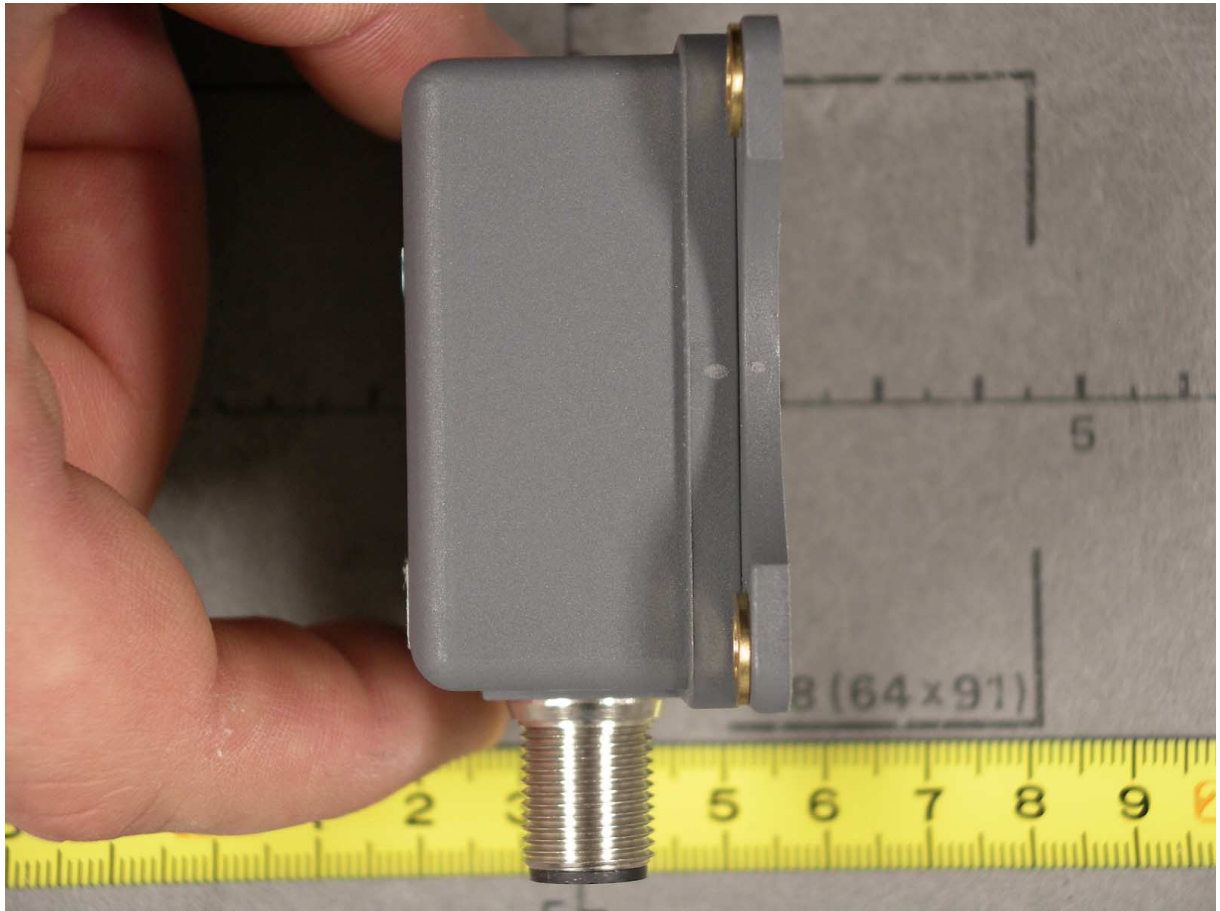

**SIEMENS**

SIMATIC  
RF310R

6GT2801-1AA10  
LBWM0000001  
AS C

1

B8 (64x91)

FCC ID NXW-RF310R

FCC ID NXW-RF310R

FCC ID NXW-RF310R

FCC ID NXW-RF310R