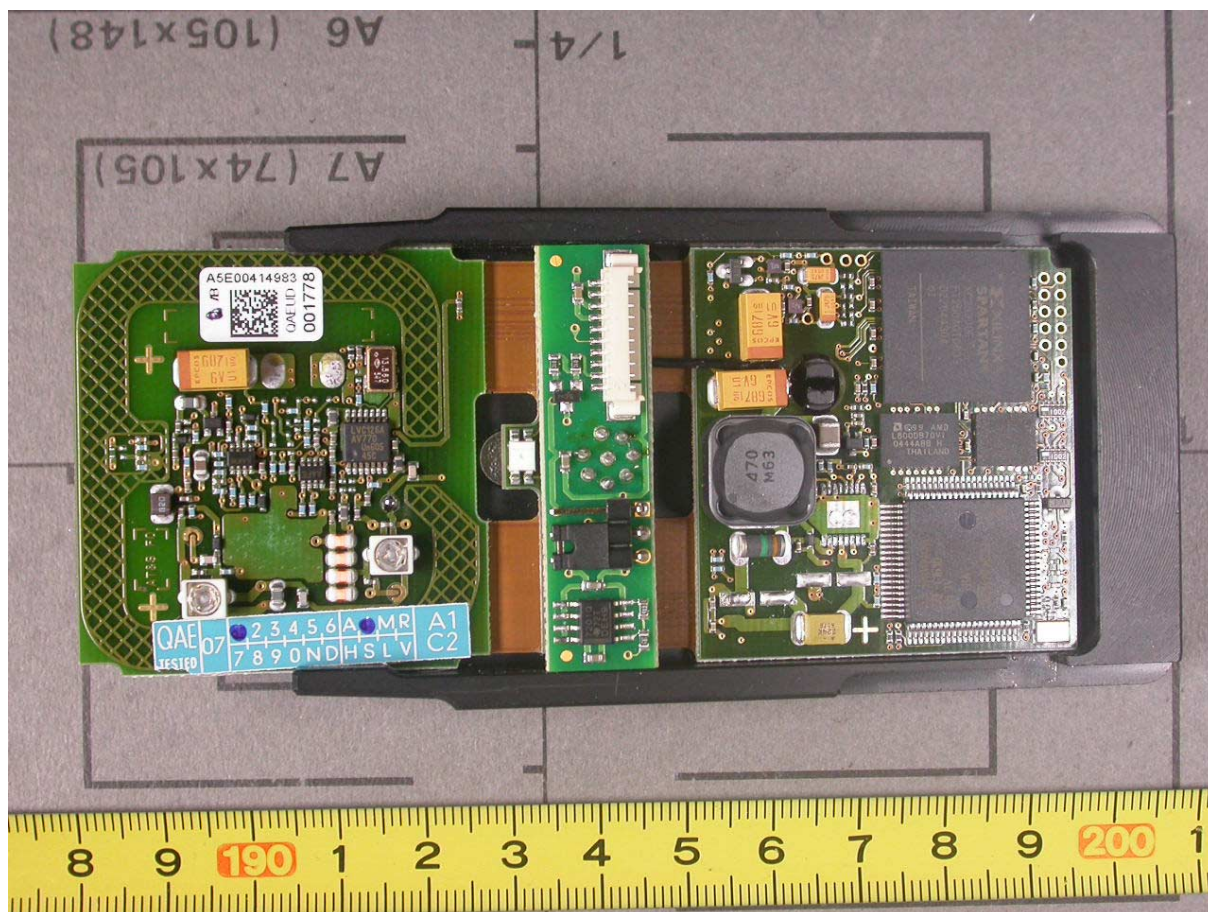

FCC ID: NXW-RF310M

FCC ID: NXW-RF310M