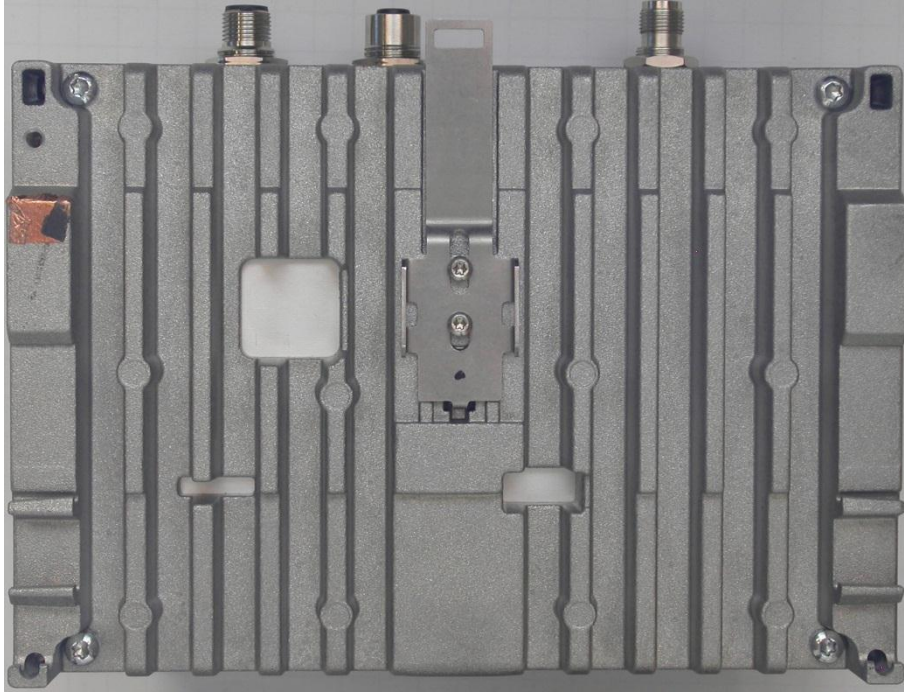

ATTACHMENT A to File No.: T36422-00HU

Photo documentation of the EUT
Model: RF290R

7.1 Photo documentation of the EUT – external photos:

Test setup:

Connected cables:

ATTACHMENT A to File No.: T36422-00HU

Reader:

ATTACHMENT A to File No.: T36422-00HU

ATTACHMENT A to File No.: T36422-00HU

Power supply:

ATTACHMENT A to File No.: T36422-00HU

Antenna D5:

ATTACHMENT A to File No.: T36422-00HU

Antenna D6:

ATTACHMENT A to File No.: T36422-00HU

Antenna D10:

ATTACHMENT A to File No.: T36422-00HU

Test tags: