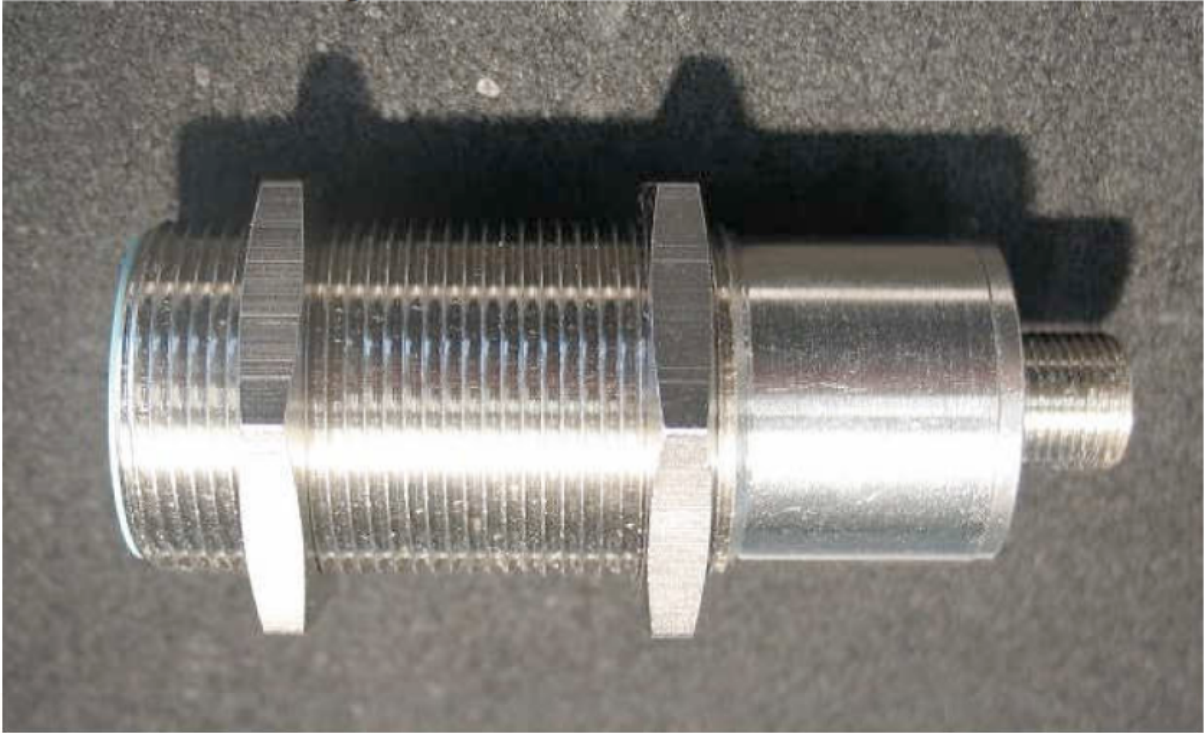

RF220R-IO-Link in housing with two M30 hex nuts

RF220R-IO-Link in housing, front view

RF220R-IO-Link in housing, reverse view