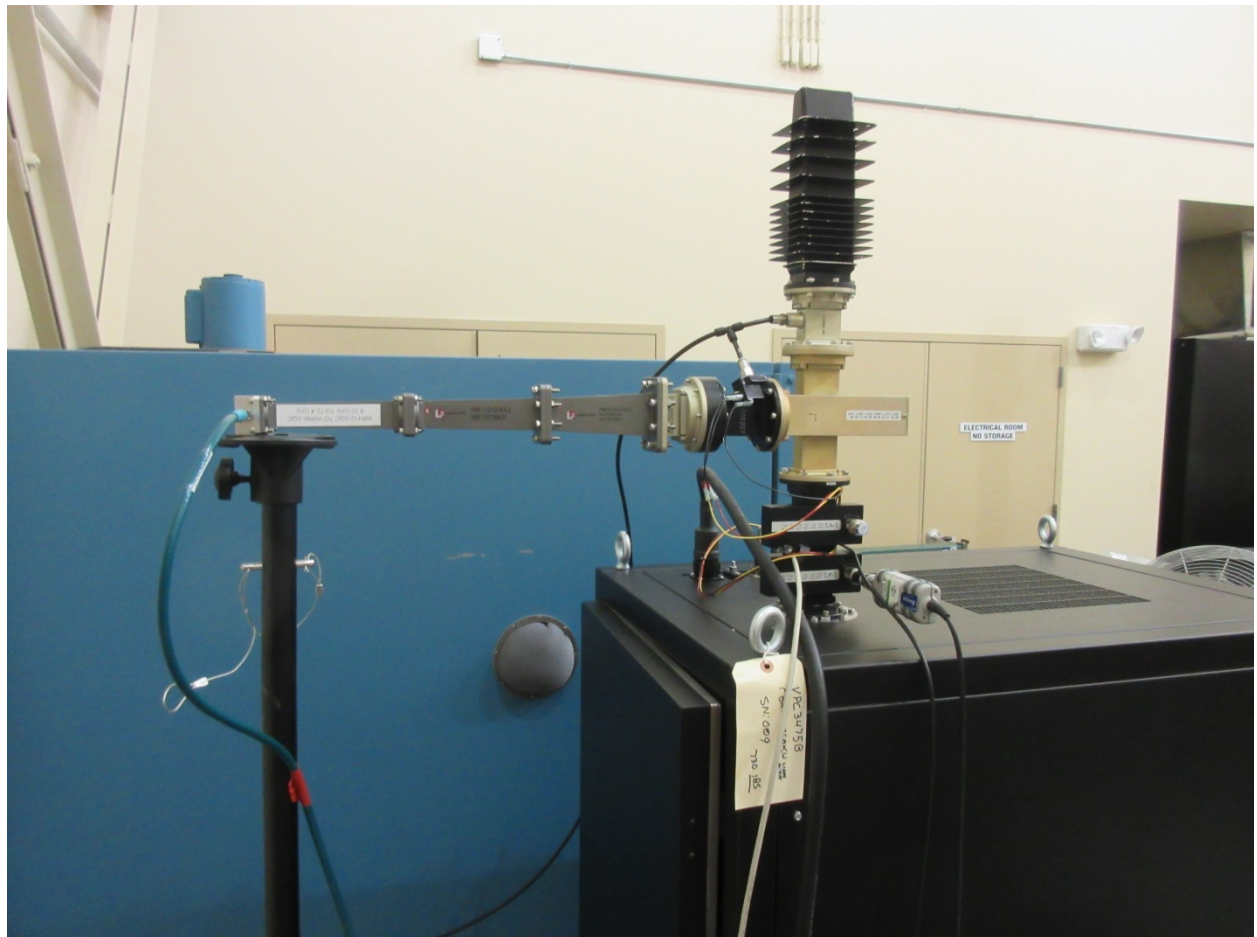

**APPLICANT: BARON SERVICES INC.**

**FCC ID: NX5-GEN3-350CM**

**TEST SET UP PHOTOS**

**OUTPUT POWER, MODULATION CHARACTERISTICS / Occupied Bandwidth,  
SPURIOUS EMISSIONS AT ANTENNA**

**FIELD STRENGTH SPURIOUS EMISSIONS BELOW 30 MHz**