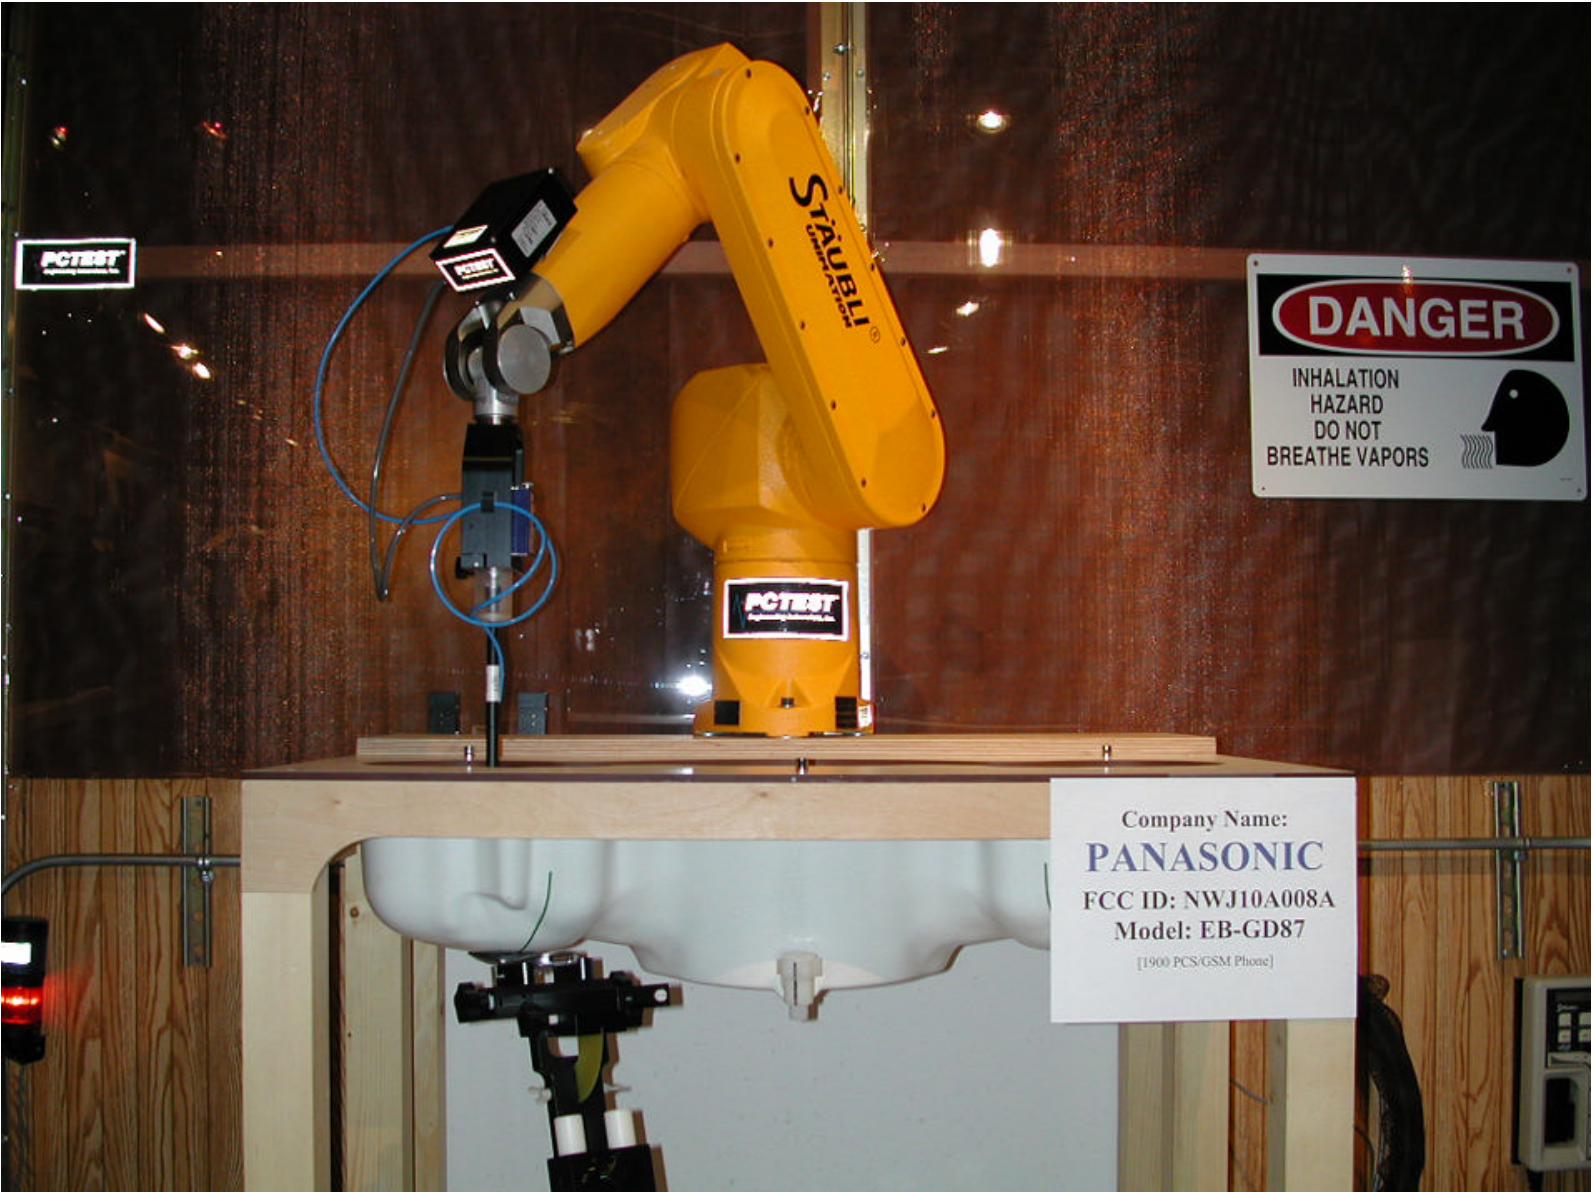

Company Name:
PANASONIC
FCC ID: NWJ10A008A
Model: EB-GD87
[1900 PCS/GSM Phone]

Company Name:
PANASONIC
FCC ID: NWJ10A008A
Model: EB-GD87
[1900 PCS/GSM Phone]

DANGER
INHALATION
HAZARD
DO NOT
BREATHE VAPORS

Company Name:
PANASONIC
FCC ID: NWJ10A008A
Model: EB-GD87
[1900 PCS/GSM Phone]

DANGER
INHALATION
HAZARD
DO NOT
BREATHE VAPORS

Company Name:
PANASONIC
FCC ID: NWJ10A008A
Model: EB-GD87
[1900 PCS/GSM Phone]

Company Name:
PANASONIC
FCC ID: NWJ10A008A
Model: EB-GD87
[1000 PCS GSM Phone]

© 2002 PCTEST Lab

MATSUSHITA FCC ID: NW110A008A
Single-Mode PCS GSM Phone (Model: EB-GD87)