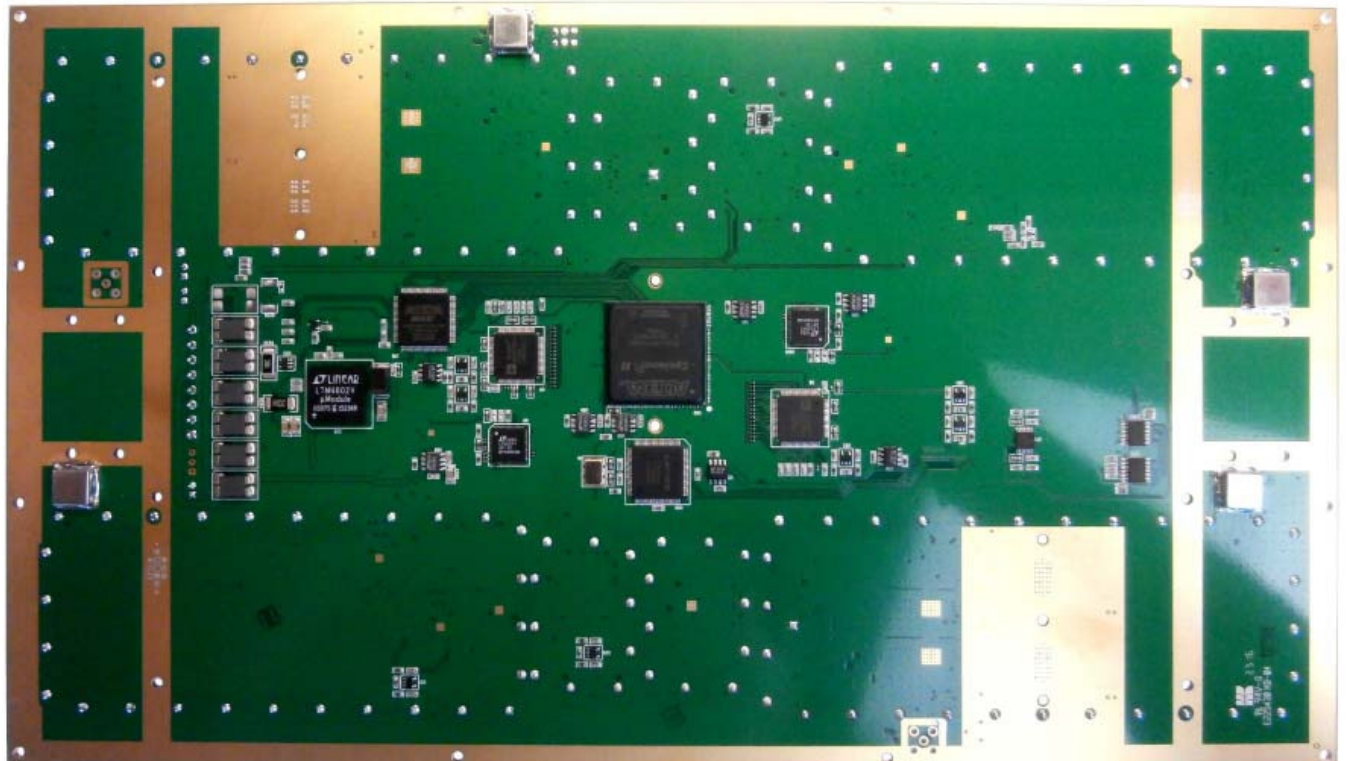

Internal EUT Photographs
Figure 1. Processor Boards

Figure 2. Repeater Boards

Figure 3. EUT: Top Cover Removed

Authorized Agent: Radiometrics Midwest Corporation (815) 293-0772

Authorized Agent: Radiometrics Midwest Corporation (815) 293-0772