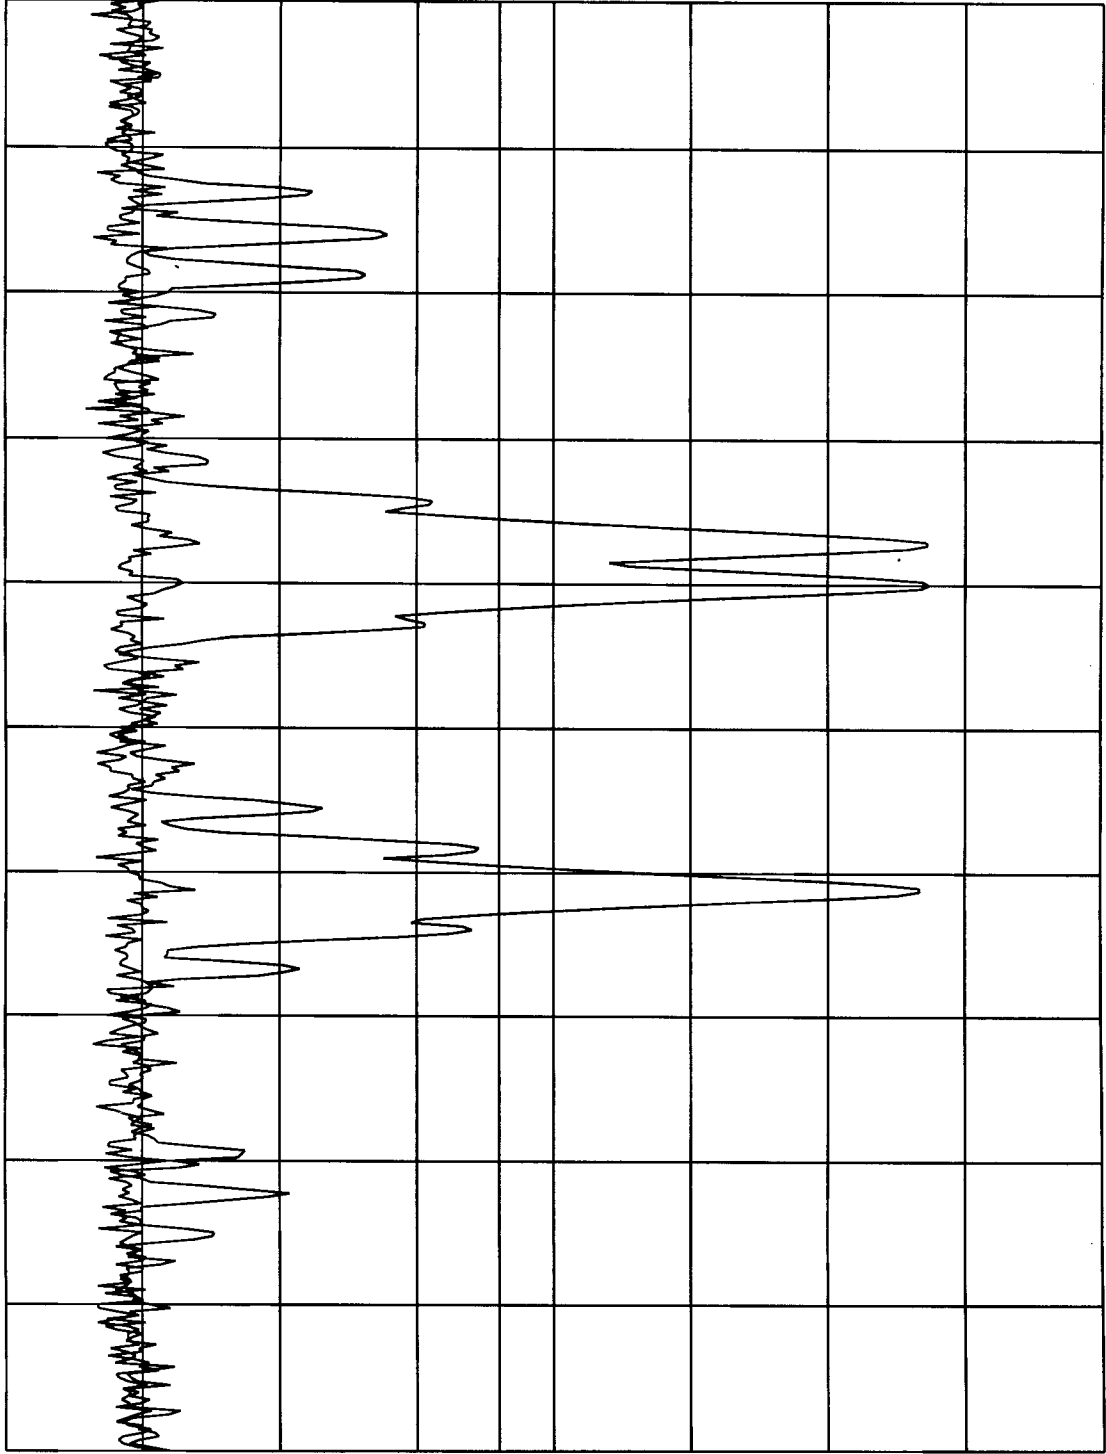

17:09:17 MAR 16, 2000

R-3414N1, Cellular-Intermodulation-UpLink

REF 31.0 dBm AT 20 dB

PEAK
LOG
10
dB/
OFFST
30.0
dB
DL
-13.0
dBm

VA VB
SC FC
CORR

CENTER 813.50 MHz SPAN 50.00 MHz
#RES BW 300 KHZ VBW 100 KHZ SWP 20.0 msec

16:52:46 MAR 16, 2000

R-3414N1, Cellular-Intermodulation-Downlink

REF 31.0 dBm AT 20 dB

PEAK

LOG

10

dB/

OFFST

CENTER 858.50 MHz

#RES BW 300 kHz

VBM 100 kHz

SPAN 50.00 MHz

SWP 20.0 msec