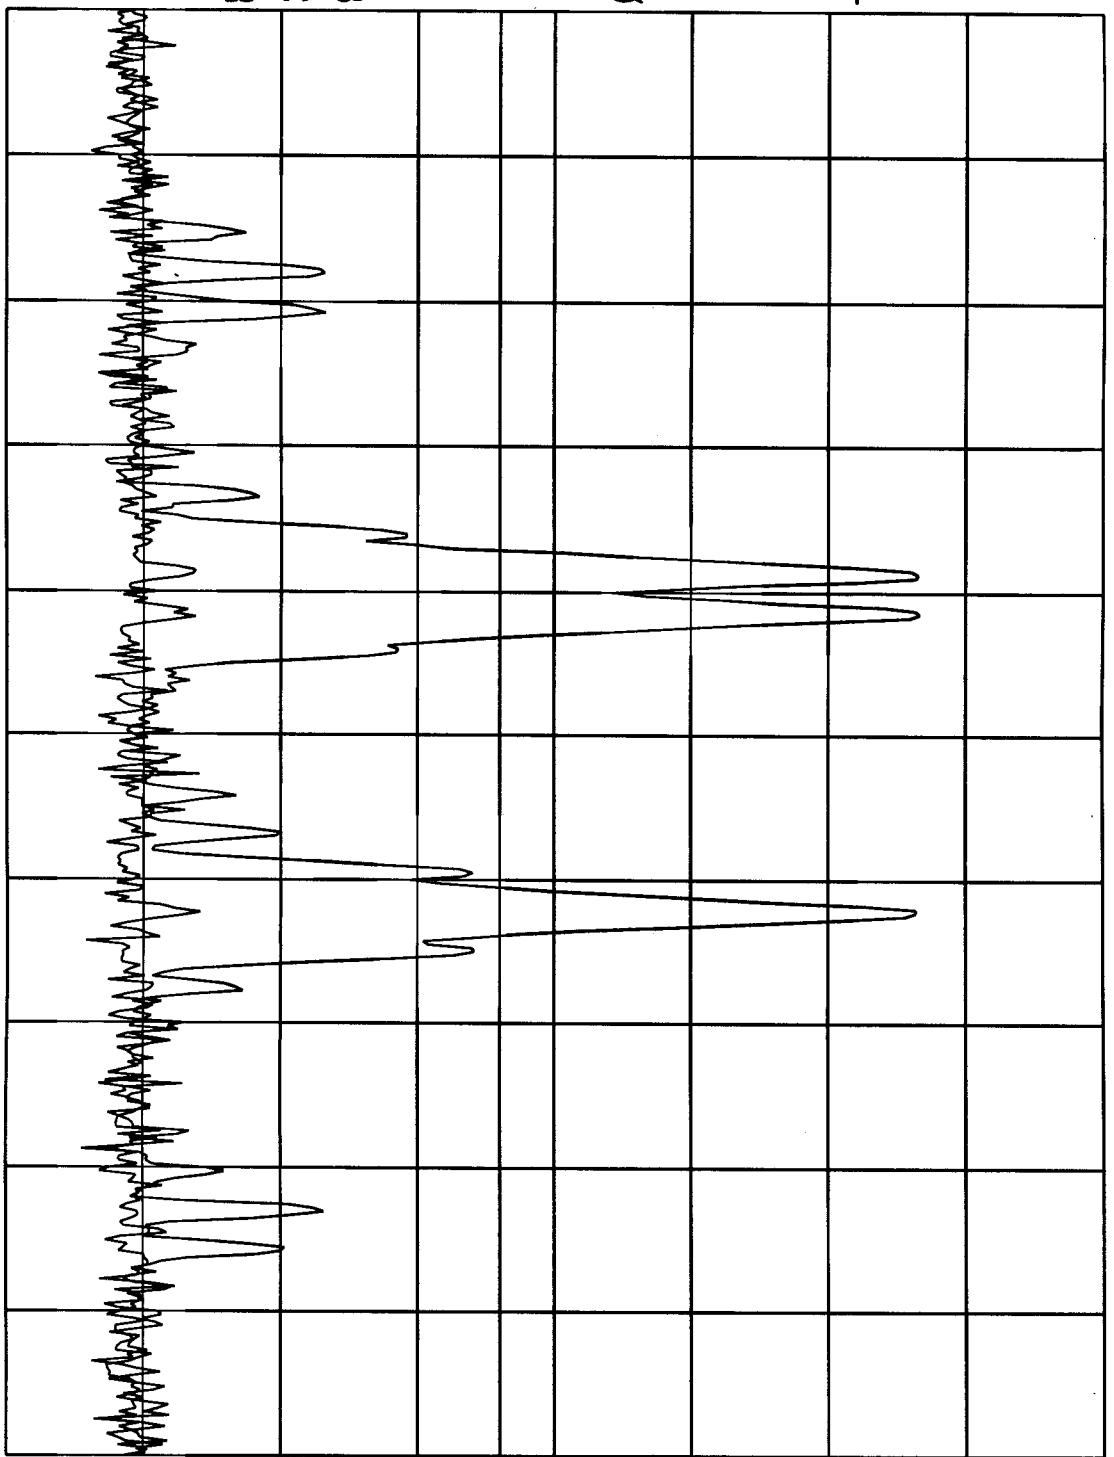

16:52:46 MAR 16, 2000

R-3414N1, Cellular-Intermodulation-Downlink

REF 31.0 dBm AT 20 dB

PEAK

LOG

10

dB/

OFFST

30.0

dB

DL

-13.0

dBm

VA VB

SC FC

CORR