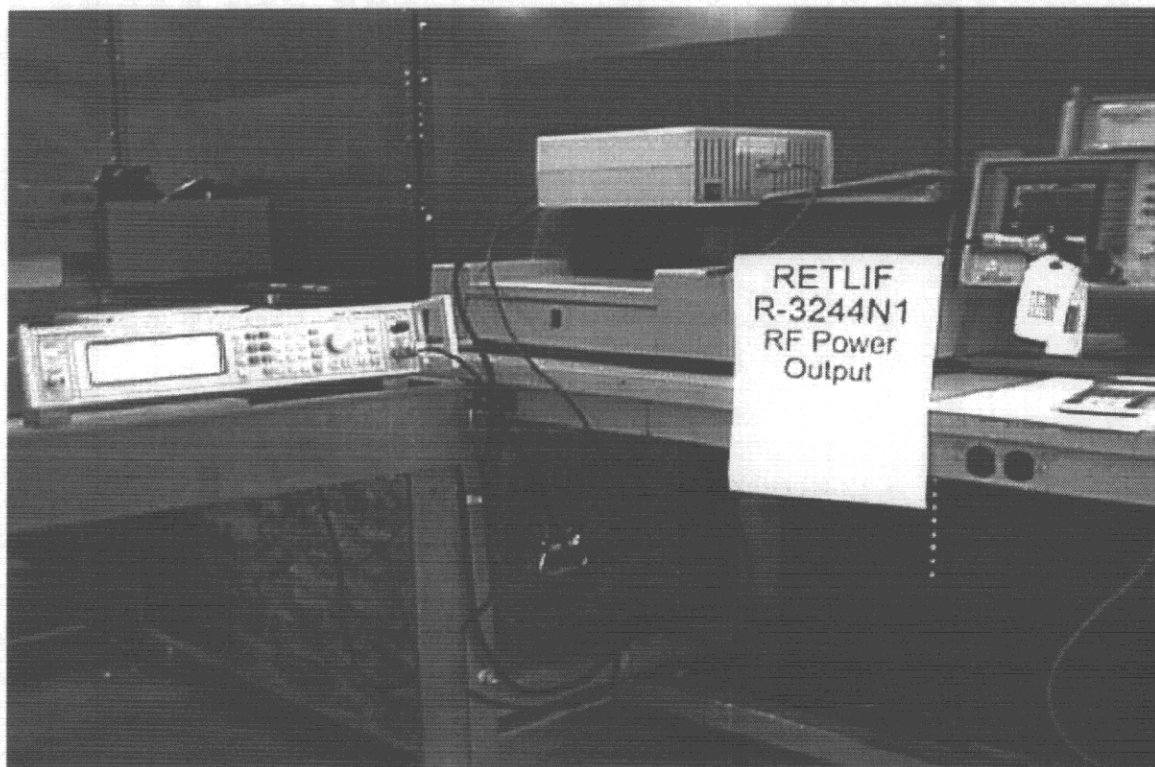

TEST SETUP PHOTOGRAPH -  
MODULATION CHARACTERISTICS AND SPURIOUS EMISSIONS

**Retlif Testing Laboratories**

Test Report Number No. R-3244N1  
FCC ID: NVRCSI310-01

TEST SETUP PHOTOGRAPH - OCCUPIED BANDWIDTH

**Retlif Testing Laboratories**

Test Report Number No. R-3244N1  
FCC ID: NVRC SI310-01

TEST SETUP PHOTOGRAPH - POWER OUTPUT

**Retlif Testing Laboratories**

Test Report Number No. R-3244N1  
FCC ID: NVRCSI310-01