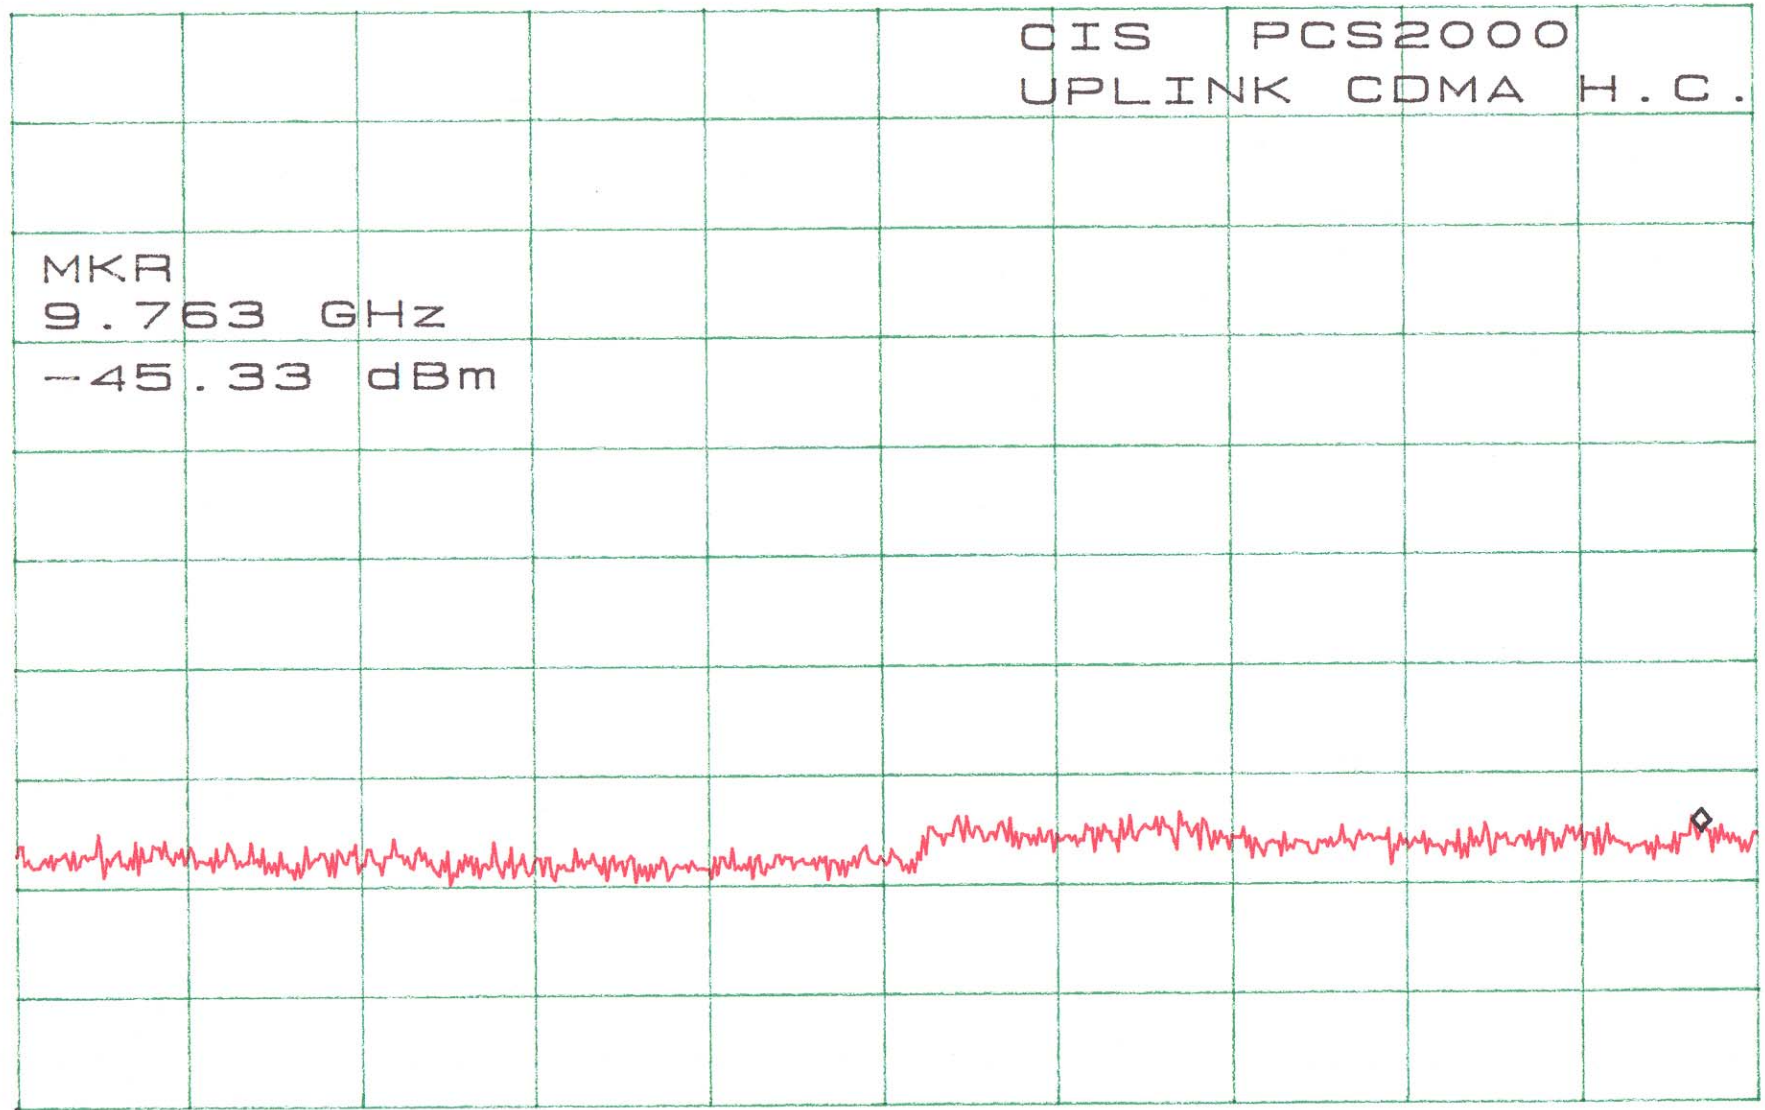

VBW 100kHz

STOP 2.500GHz
SWP 630ms

ATTEN 40dB
RL 30.0dBm

10dB/

MKR -45.33dBm
9.763GHz

CIS PCS2000
UPLINK CDMA H.C.

MKR
9.763 GHz
-45.33 dBm

START 2.500GHz STOP 10.000GHz
*RBW 100kHz VBW 100kHz SWP 1.90sec