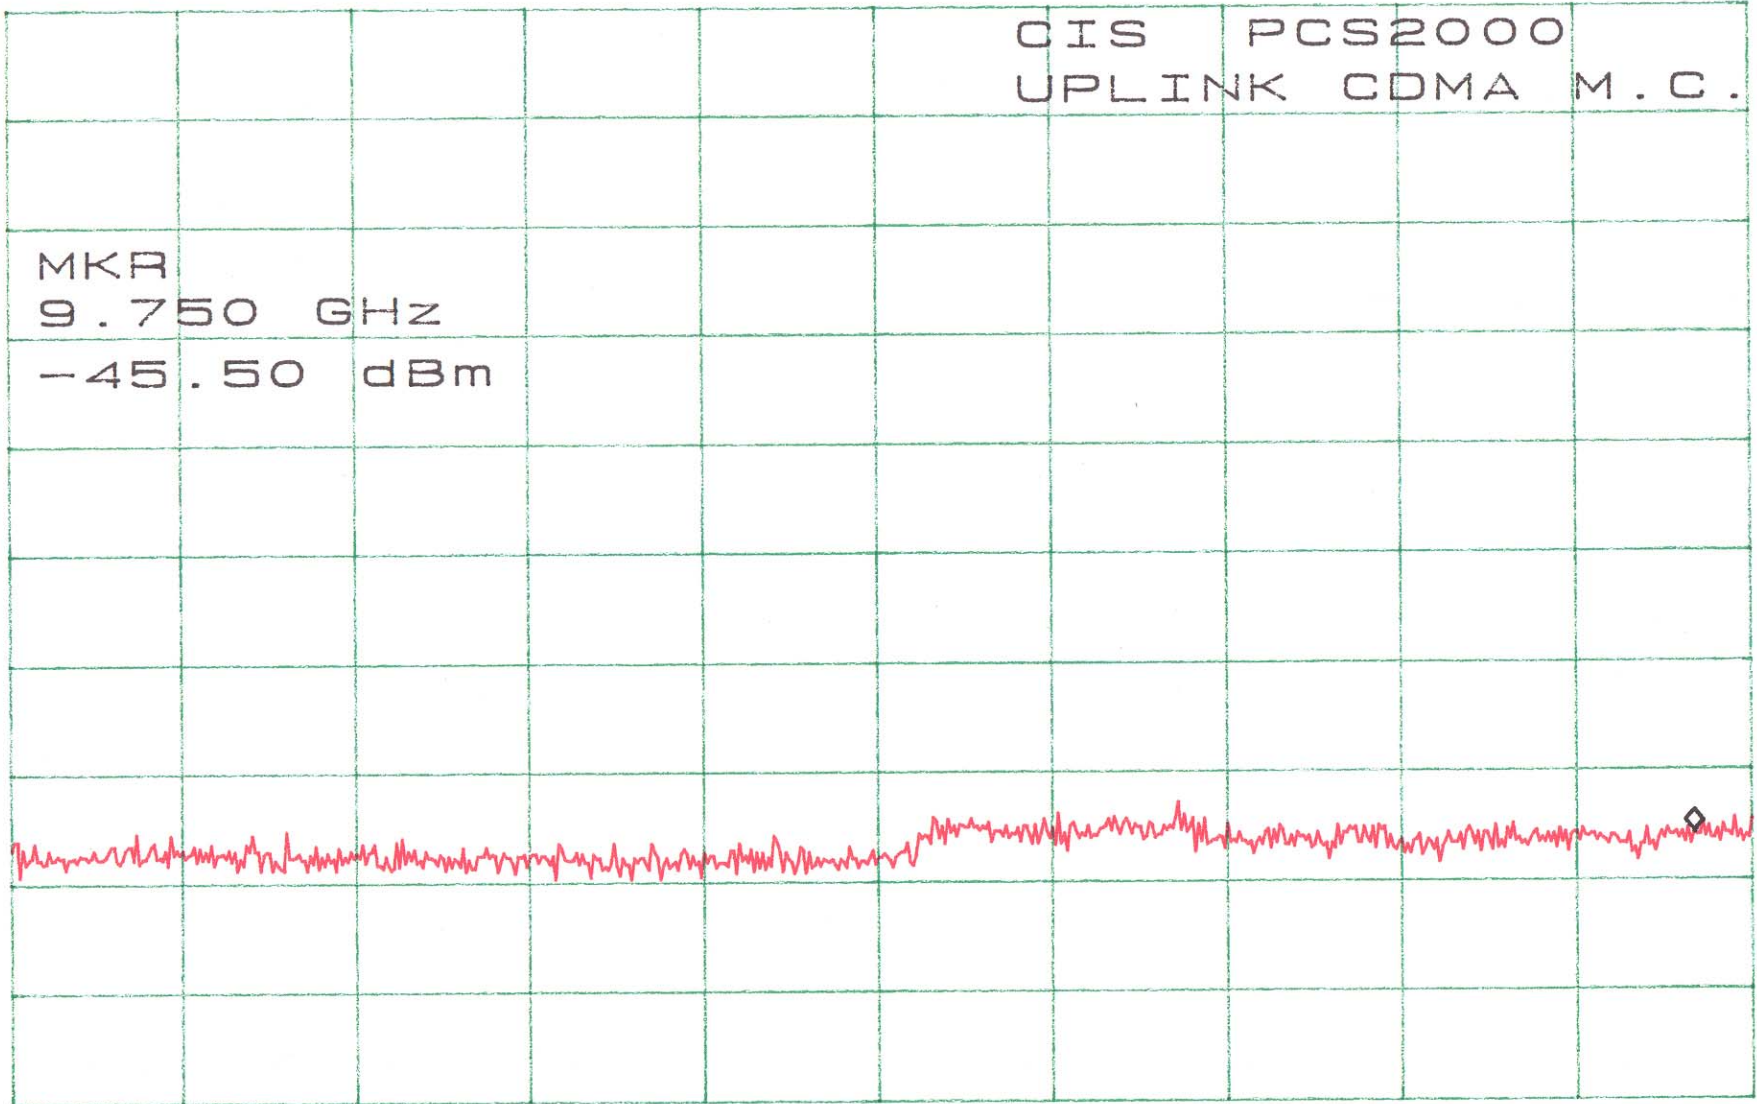

VBW 100KHZ

STOP 2.500GHZ

SWP 630ms

ATTEN 40dB
RL 30.0dBm

10dB/

MKR -45.50dBm
9.750GHz

CIS PCS2000
UPLINK CDMA M.C.

MKR
9.750 GHz
-45.50 dBm

START 2.500GHz

STOP 10.000GHz

*RBW 100kHz

VBW 100kHz

SWP 1.90sec

ATTEN 40dB
RL 30.0dBm

10dB/

MKR 2.83dBm
1.90133GHz