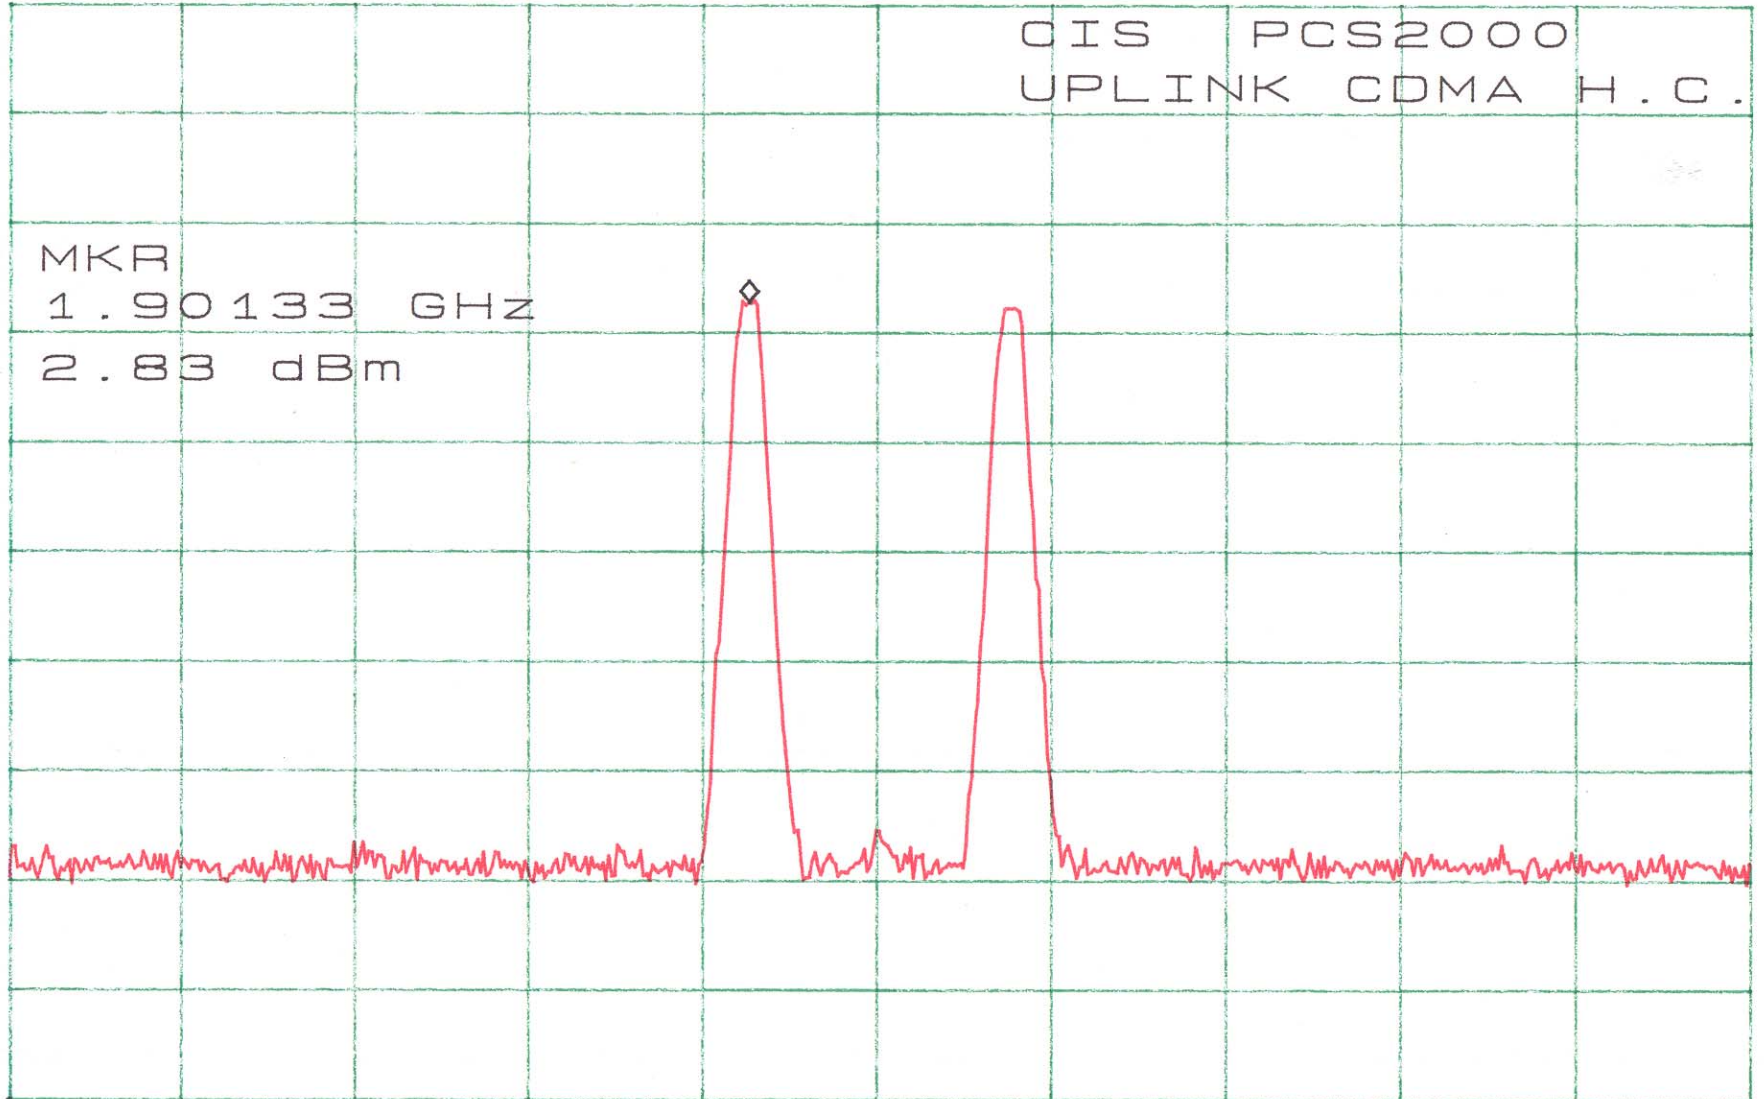

ATTEN 40dB
RL 30.0dBm

10dB/

MKR 2.83dBm
1.90133GHz

CIS PCS2000
UPLINK CDMA H.C.

MKR
1.90133 GHz
2.83 dBm

CENTER 1.90500GHz SPAN 50.00MHz
*RBW 100kHz VBW 100kHz SWP 50.0ms