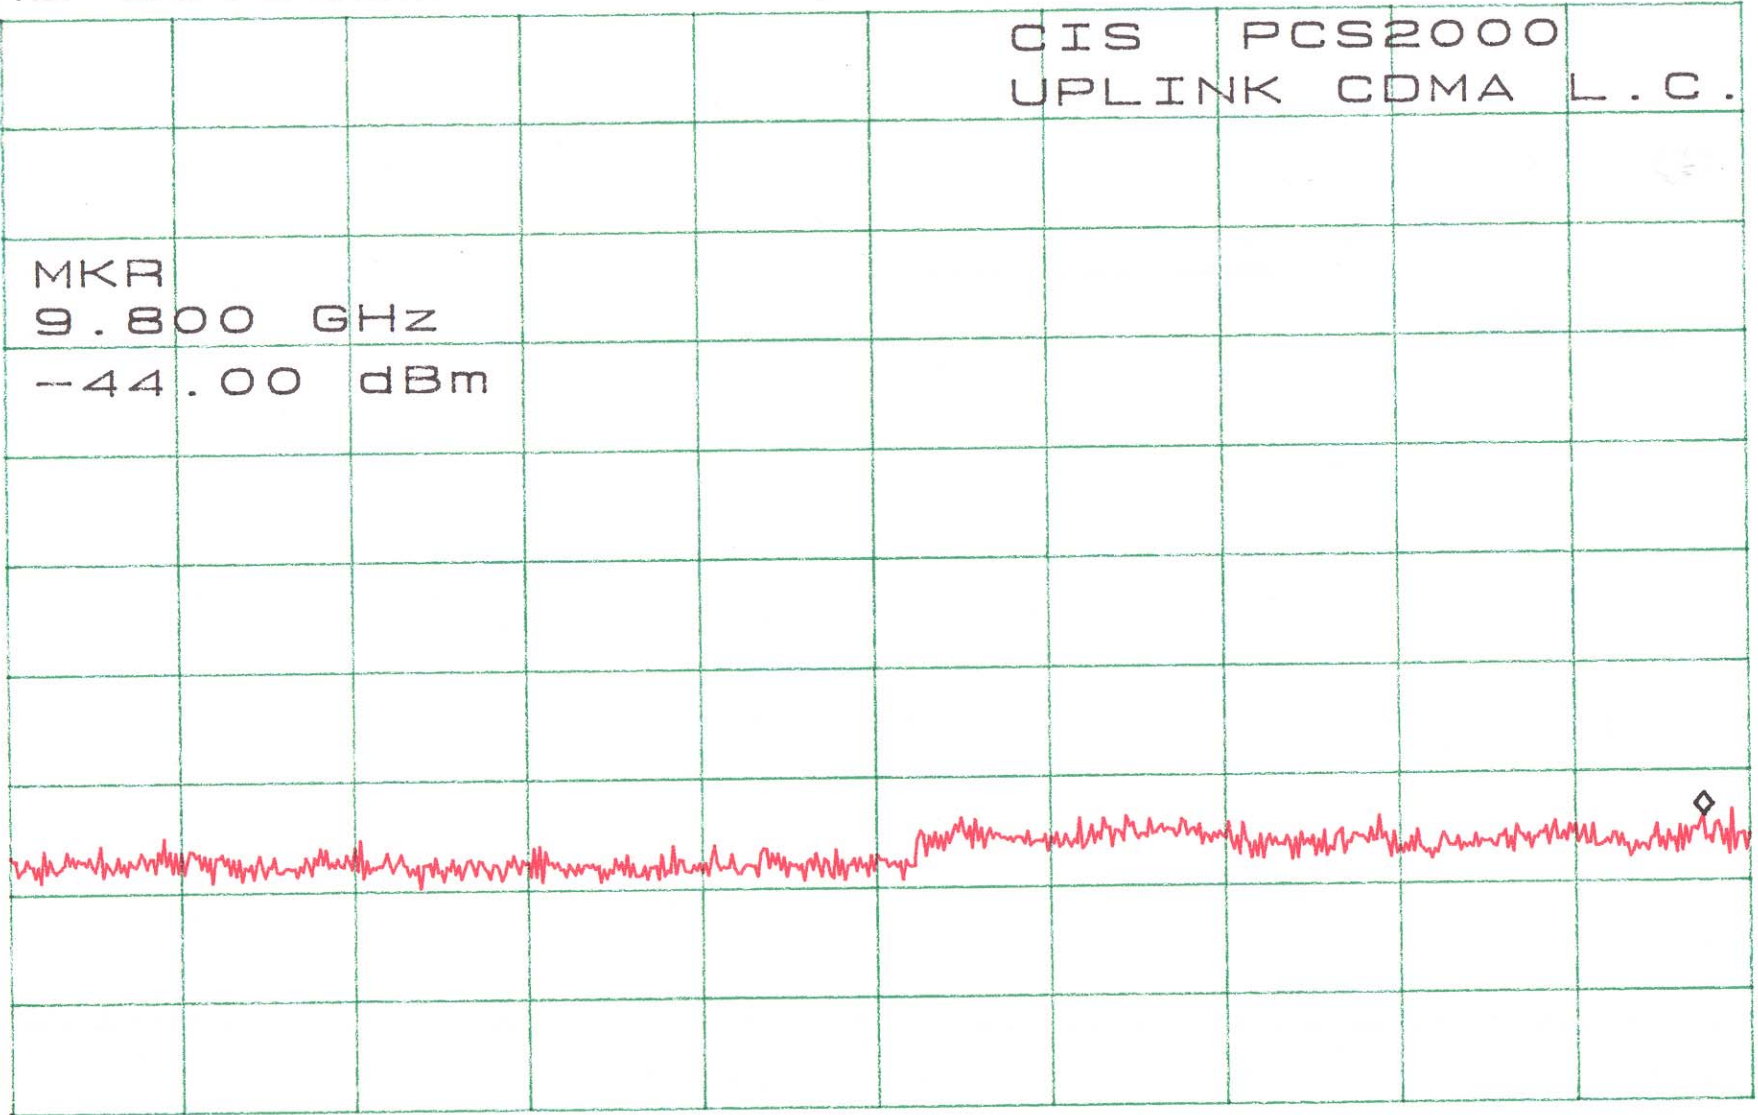

MKR 14.67dBm
1.854GHz

CIS PCS2000
UPLINK CDMA L.C.

MKR
1.854 GHz
14.67 dBm

START 0Hz
*RBW 100kHz

VBW 100kHz

STOP 2.500GHz
SWP 630ms

ATTEN 40dB
RL 30.0dBm

10dB/

MKR -44.00dBm
9.800GHz

CIS PCS2000
UPLINK CDMA L.C.

MKR
9.800 GHz
-44.00 dBm

START 2.500GHz STOP 10.000GHz
*RBW 100kHz VBW 100kHz SWP 1.90sec

ATTEN 40dB
RL 30.0dBm

10dB/

MKR 6.00dBm
1.87642GHz

CIS PCS2000
UPLINK CDMA M.C.