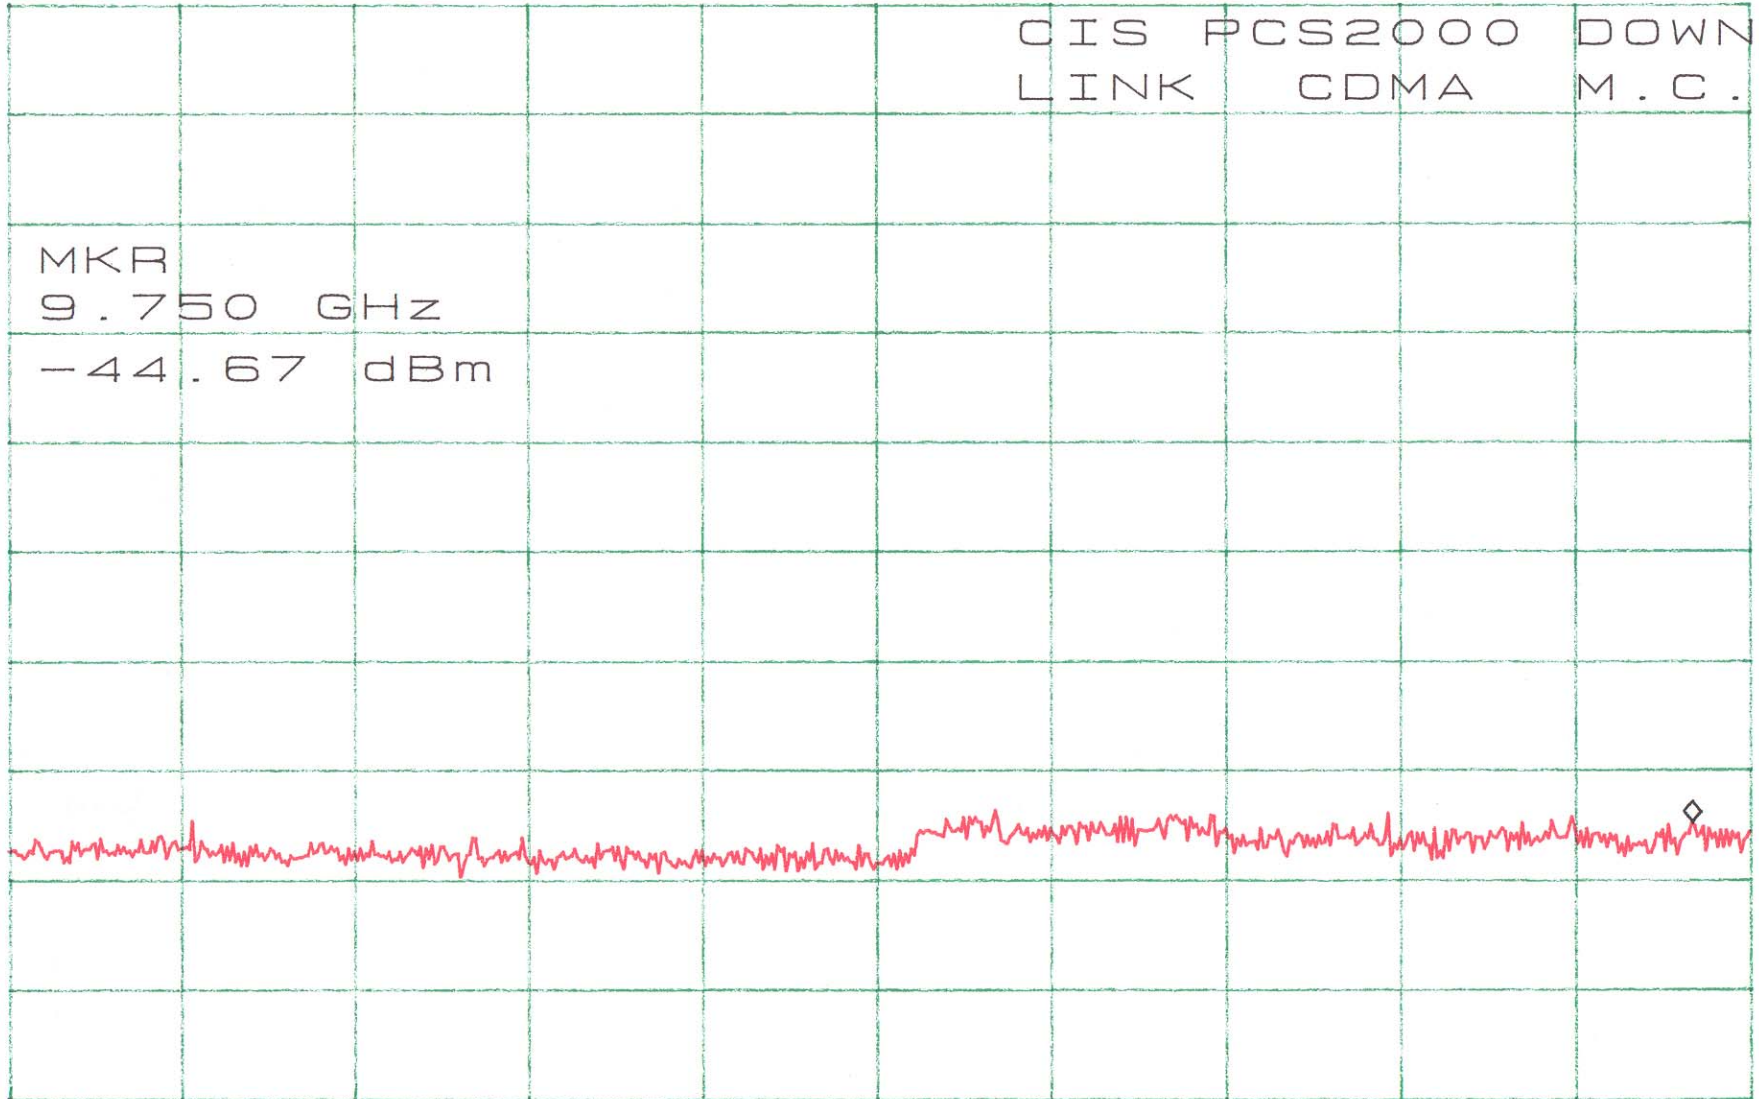

ATTEN 40dB

RL 30.0dBm

10dB/

MKR -44.67dBm

9.750GHz

CIS PCS2000 DOWN
LINK CDMA M.C.

MKR
9.750 GHz
-44.67 dBm

START 2.500GHz

STOP 10.000GHz

*RBW 100kHz

VBW 100kHz

SWP 1.90sec