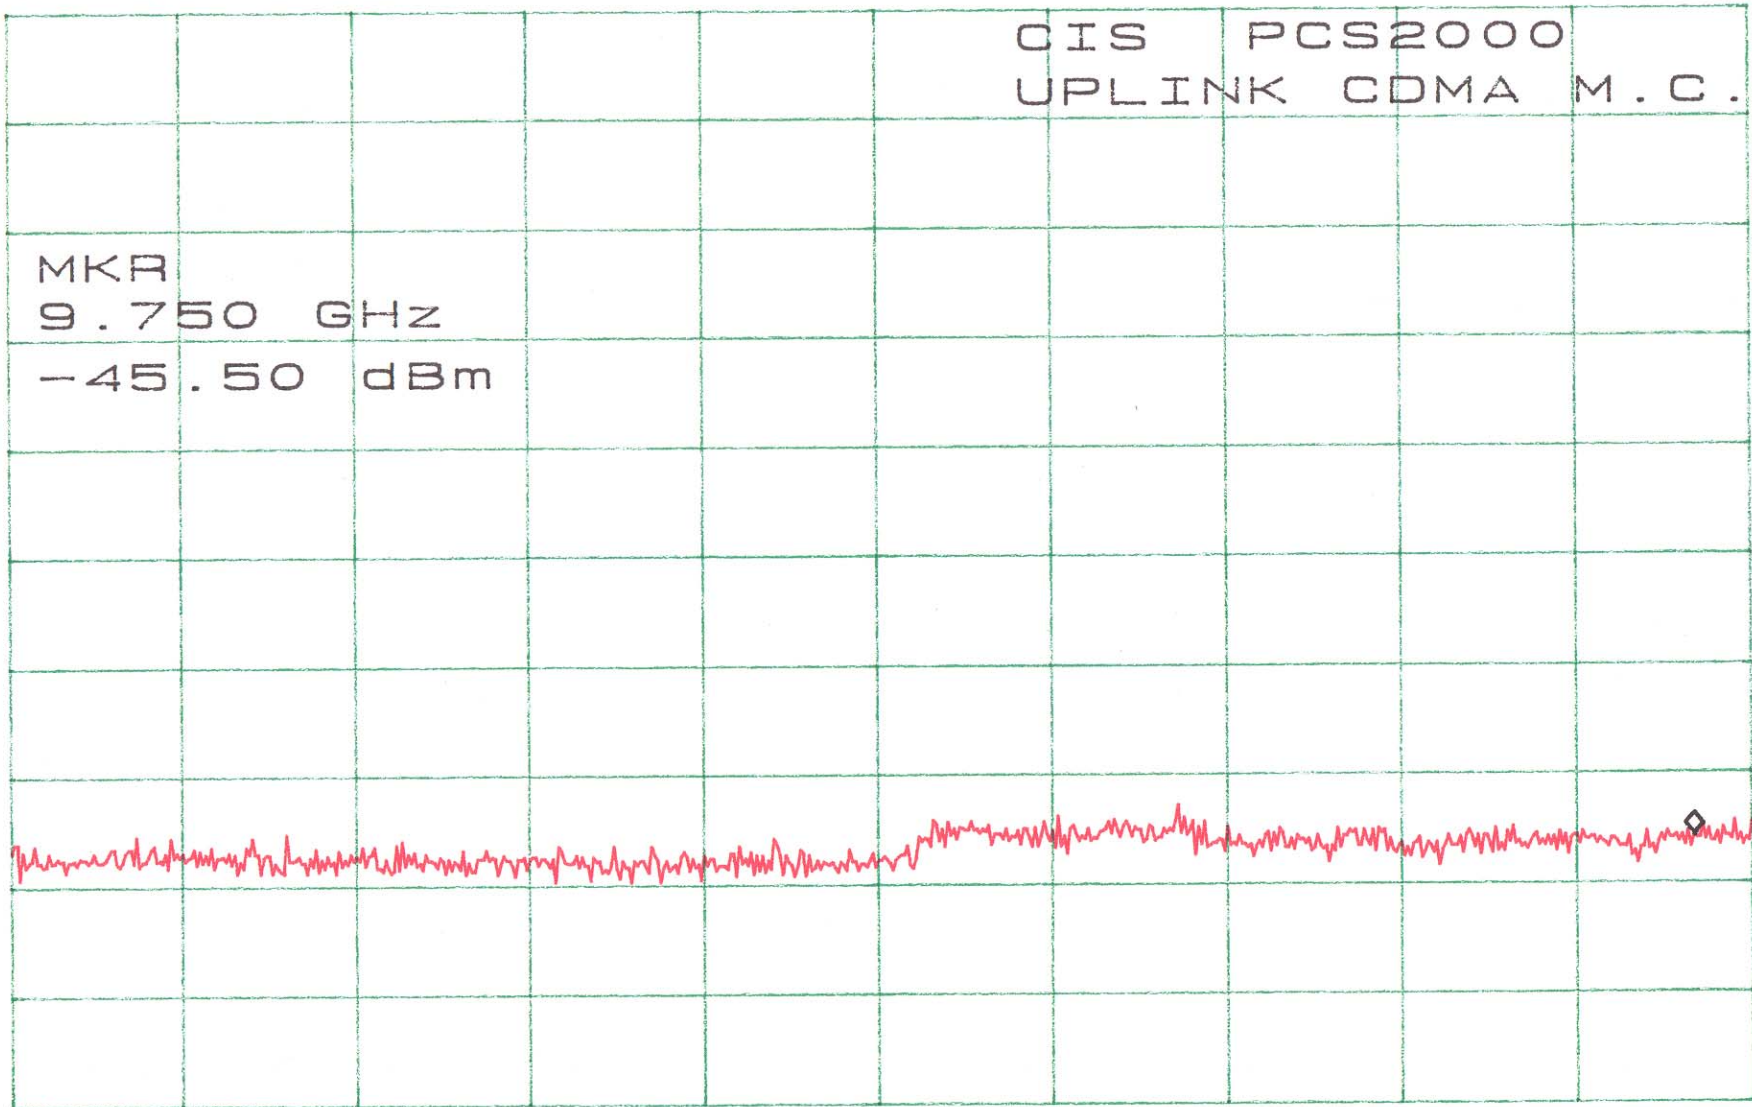

VBW 100KHZ

STOP 2.500GHZ

SWP 630ms

ATTEN 40dB
RL 30.0dBm

10dB/

MKR -45.50dBm
9.750GHz

CIS PCS2000
UPLINK CDMA M.C.

MKR
9.750 GHz
-45.50 dBm

START 2.500GHz

STOP 10.000GHz

*RBW 100kHz

VBW 100kHz

SWP 1.90sec

ATTEN 40dB
RL 30.0dBm

10dB/

MKR 2.83dBm
1.90133GHz