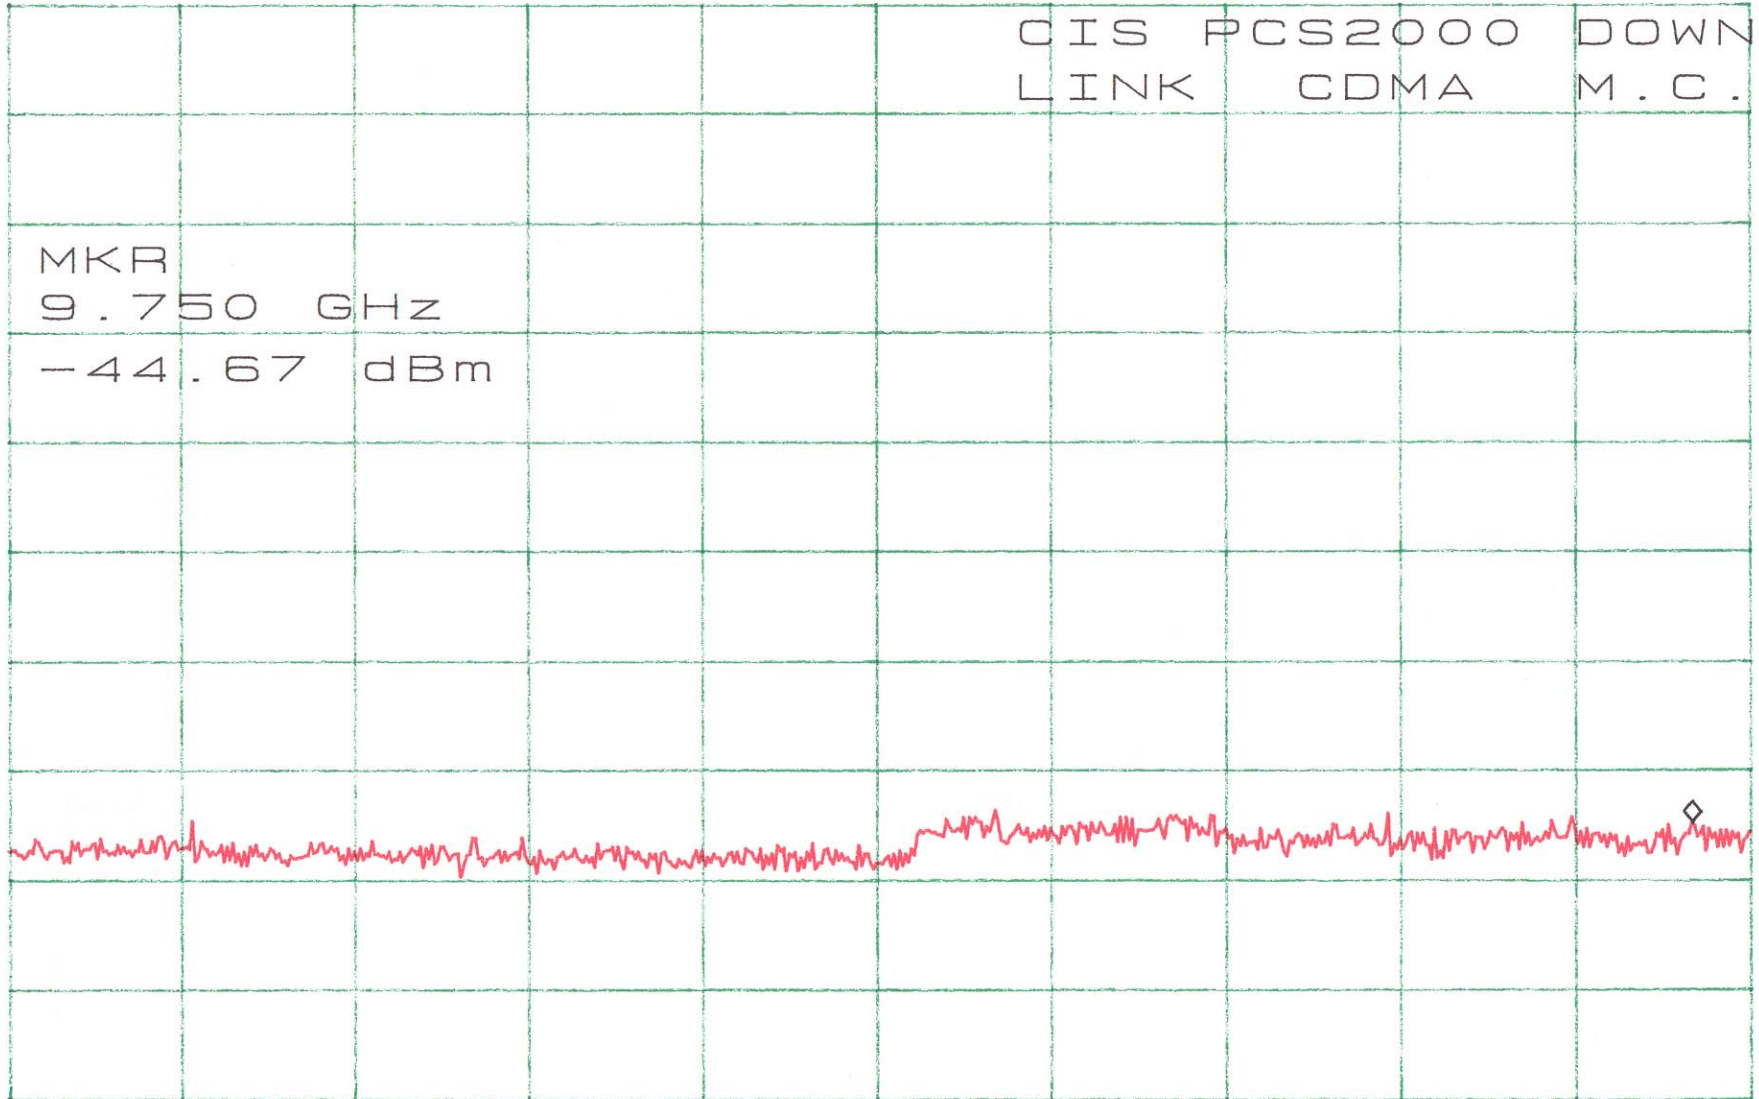

RL 30.0dBm

10dB/

MKR -44.67dBm

9.750GHz

CIS PCS2000 DOWN
LINK CDMA M.C.

MKR
9.750 GHz
-44.67 dBm

START 2.500GHz

STOP 10.000GHz

*RBW 100kHz

VBW 100kHz

SWP 1.90sec

ATTEN 40dB
RL 30.0dBm

10dB/

MKR -2.17dBm
1.98125GHz

CIS PCS2000 DOWN
LINK CDMA H.C.

MKR
1.98125 GHz
-2.17 dBm