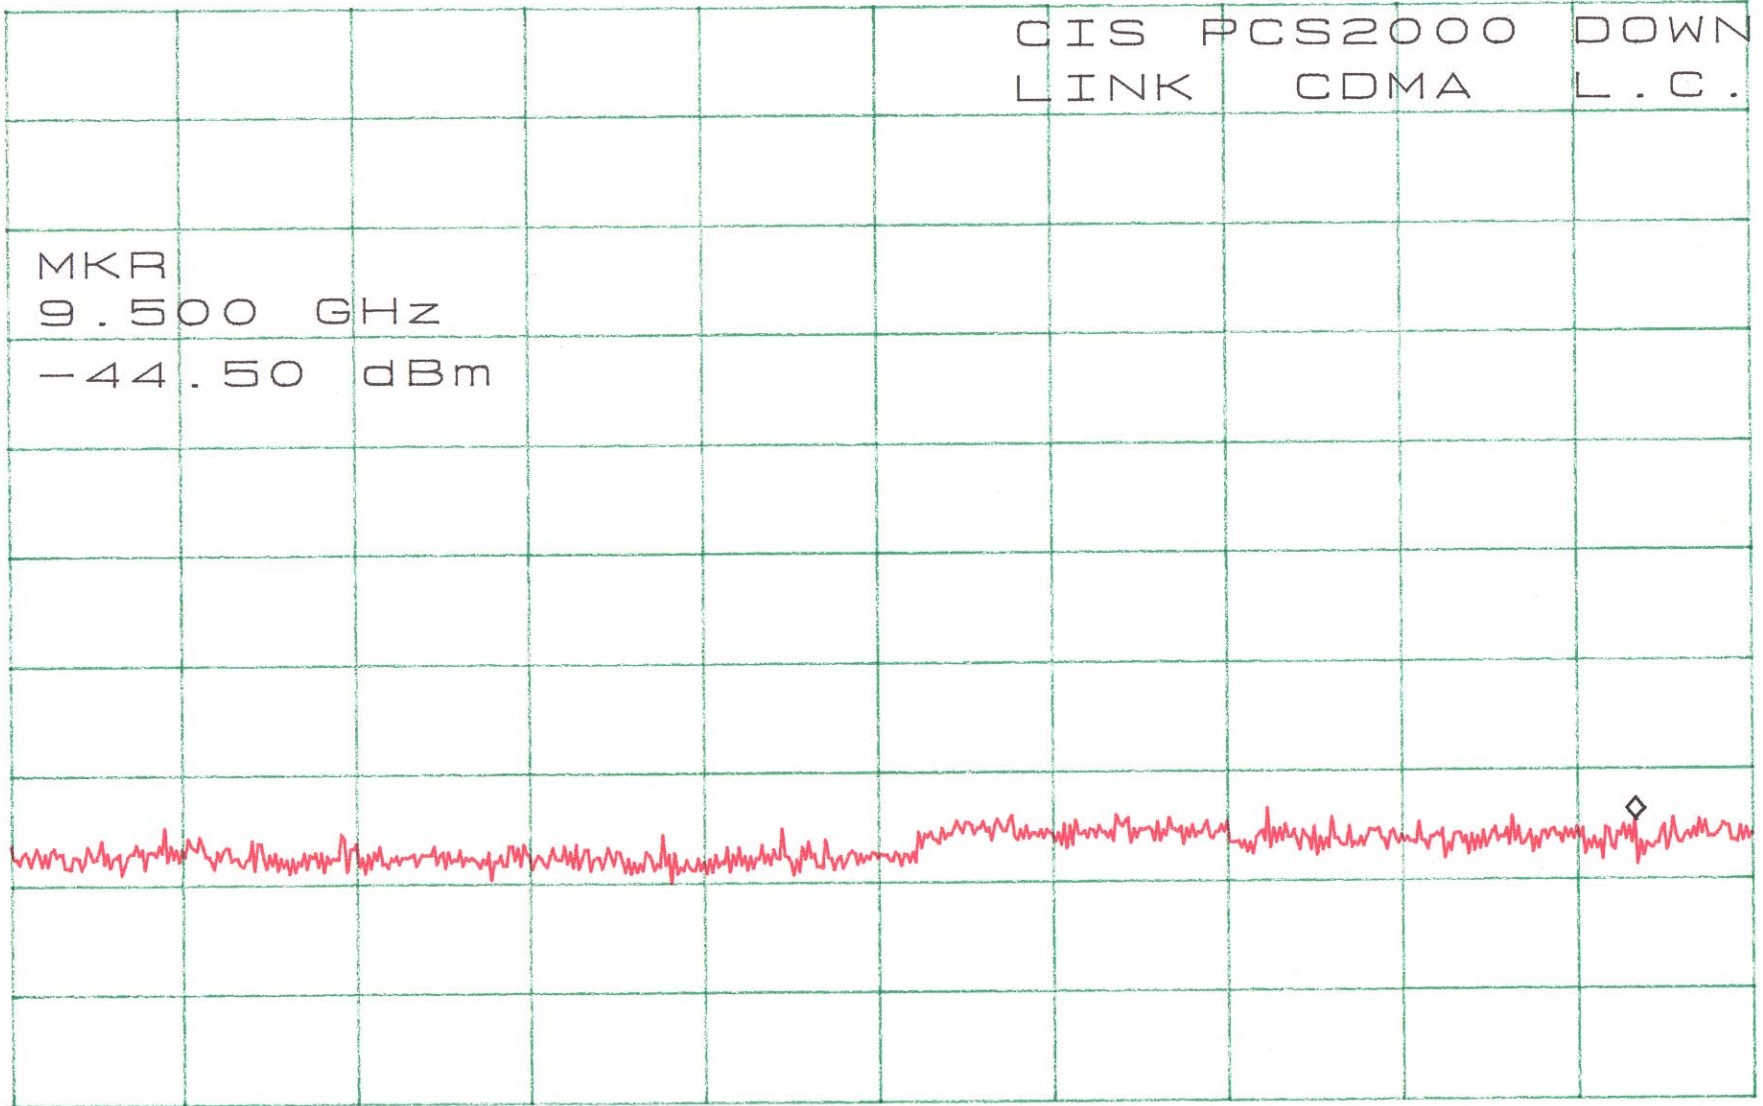

STOP 2.500GHz
SWP 630ms

ATTEN 40dB
RL 30.0dBm

10dB/

MKR -44.50dBm
9.500GHz

CIS PCS2000 DOWN
LINK CDMA L.C.

MKR
9.500 GHz
-44.50 dBm

START 2.500GHz

STOP 10.000GHz