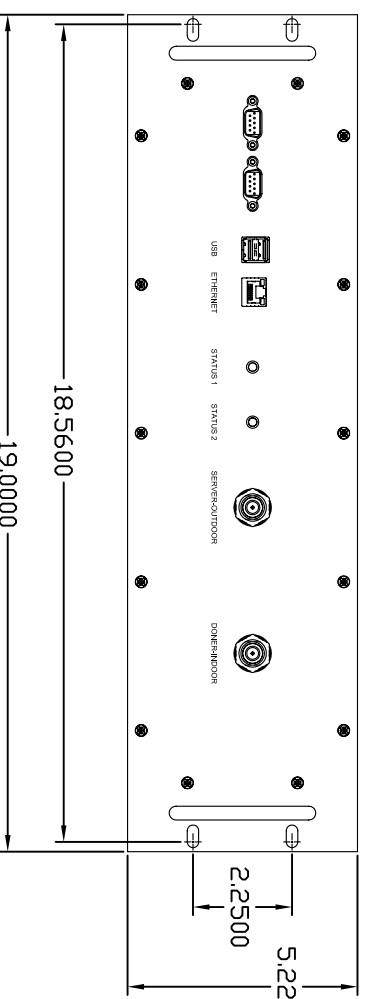

MODEL CSI-DSP85-25XH-CP Repeater
FCC ID and IC LABEL

FCC ID: NVRC SI-DSP25XHCP

This device complies with parts 22, 24 and 2 of
the FCC rules and Industry Canada

IC: 4307A-DSP25XHCP

Model No: CSI-DSP85-25XH-CP

FCC ID and
IC Label

22,2570

20,2770

5,2200

2,2500