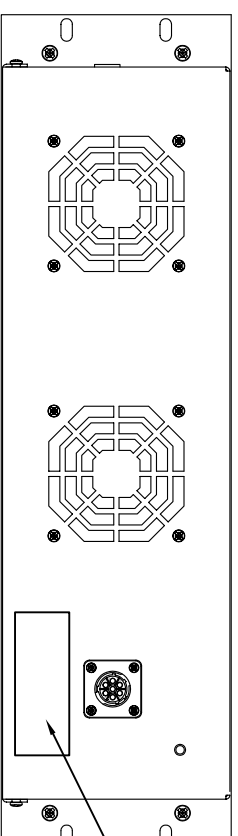

MODEL CSI-DSP85-25XH-CP Repeater
FCC ID and IC LABEL

FCC ID: NVRC SI-DSP25XHCP

This device complies with parts 22, 24 and 2 of
the FCC rules and Industry Canada

IC: 4307A-DSP25XHCP

Model No: CSI-DSP85-25XH-CP

FCC ID and
IC Label

22,2570

20,2770

5,2200

2,2500