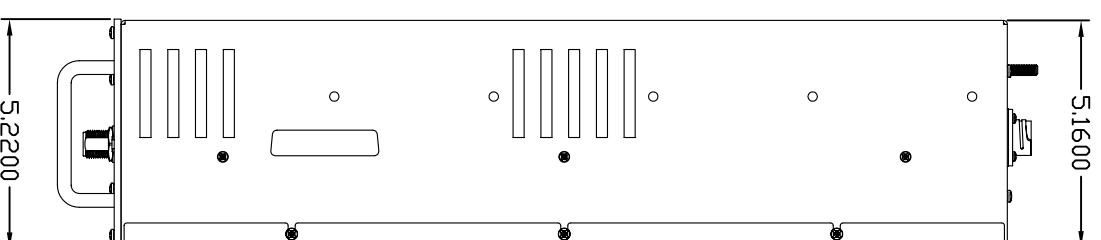

MODEL CSI-DSP85-25XH-CP Repeater
FCC ID and IC LABEL

FCC ID: NVRC SI-DSP25XHCP

This device complies with parts 22, 24 and 2 of
the FCC rules and Industry Canada

IC: 4307A-DSP25XHCP

Model No: CSI-DSP85-25XH-CP

FCC ID and
IC Label

22,2570

20,2770

5,2200

2,2500