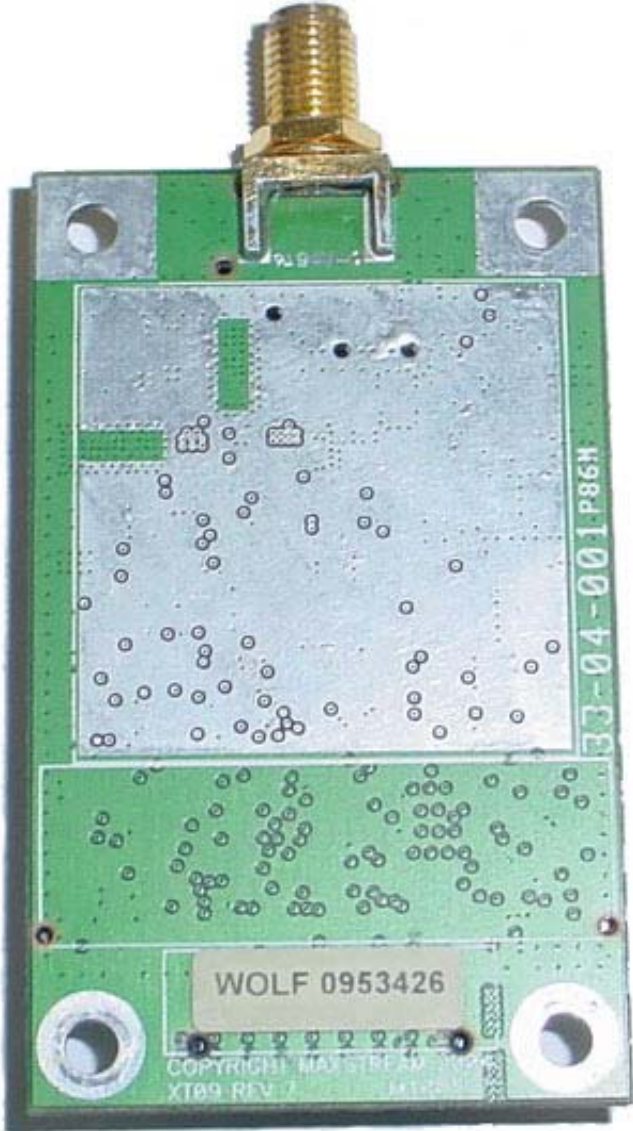

ANNEX 2 – EXTERNAL EUT PHOTOS

EUT with RPSMA connector

MaxStream, Inc.
9XTEND, Model XT09
FCC ID: OUR-9XTEND
IC: 4214A-9XTEND

ANNEX 2 – EXTERNAL EUT PHOTOS

EUT with RPSMA connector

**MaxStream, Inc.
9XTEND, Model XT09
FCC ID: OUR-9XTEND
IC: 4214A-9XTEND**

ANNEX 2 – EXTERNAL EUT PHOTOS

EUT with MMCX connector

MaxStream, Inc.
9XTEND, Model XT09
FCC ID: OUR-9XTEND
IC: 4214A-9XTEND

ANNEX 2 – EXTERNAL EUT PHOTOS

EUT with MMCX connector

**MaxStream, Inc.
9XTEND, Model XT09
FCC ID: OUR-9XTEND
IC: 4214A-9XTEND**