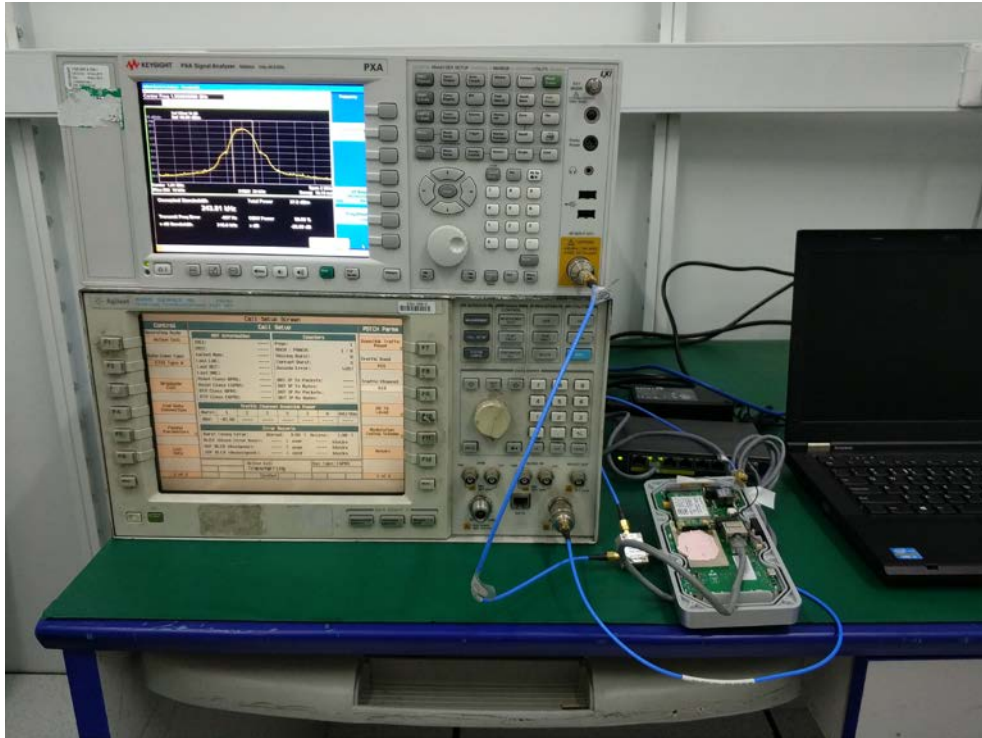

## Model No.: 9600-K6 MRD 3G

### Test Setup Photos

#### 1. Conducted Spurious Emission

#### 2. Radiated Spurious Emission(30MHz-1GHz)