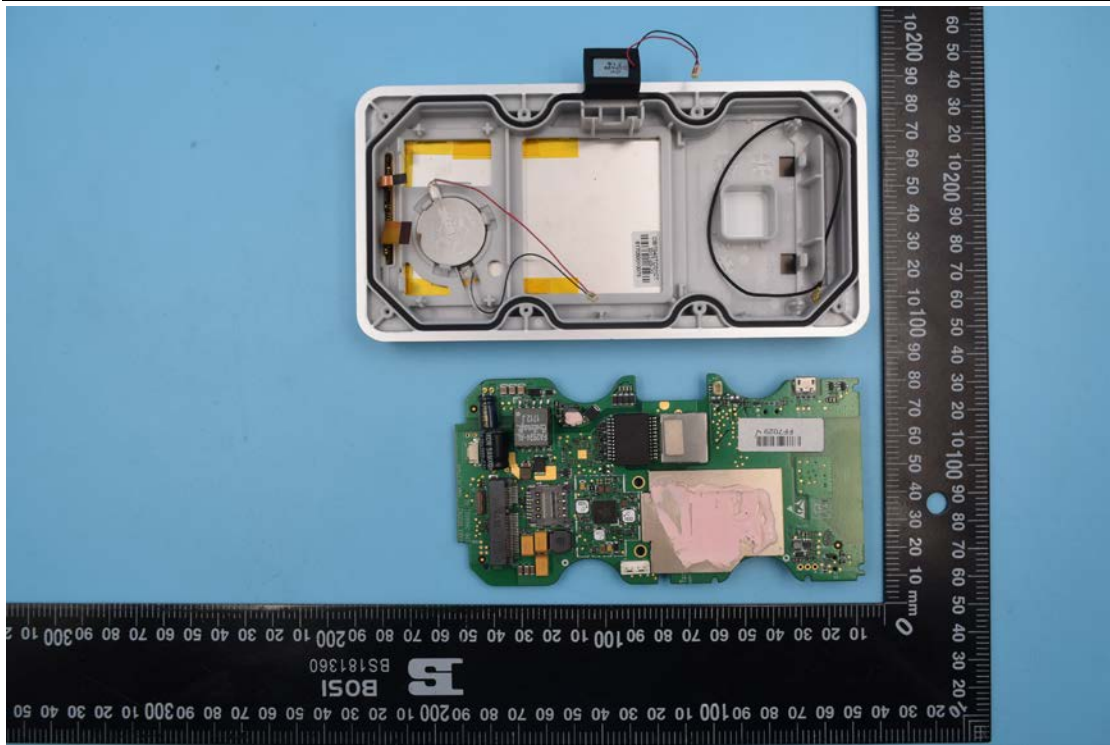

# Internal Photos

## 1. EUT uncover view

## 2. Mainboard front view

#### 4. Mainboard rear view

5. 13.56MHz antenna view