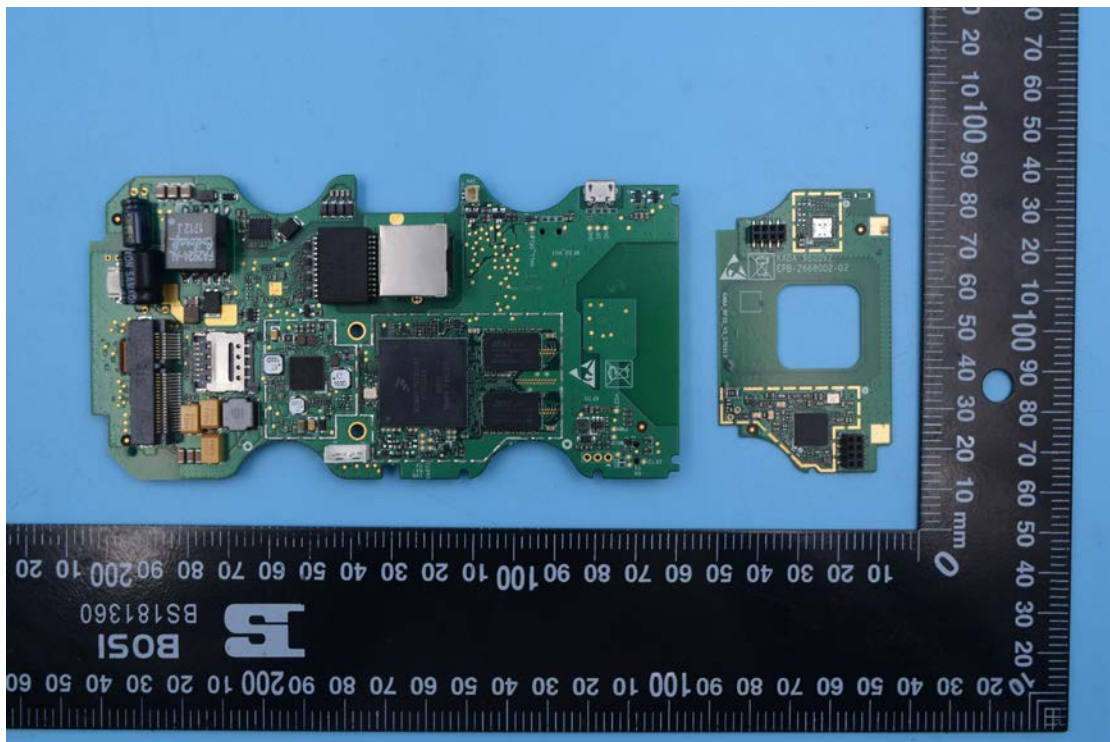

# Internal Photos

## 1. EUT uncover view

## 2. Mainboard front view

#### 4. Mainboard rear view

5. 13.56MHz antenna view