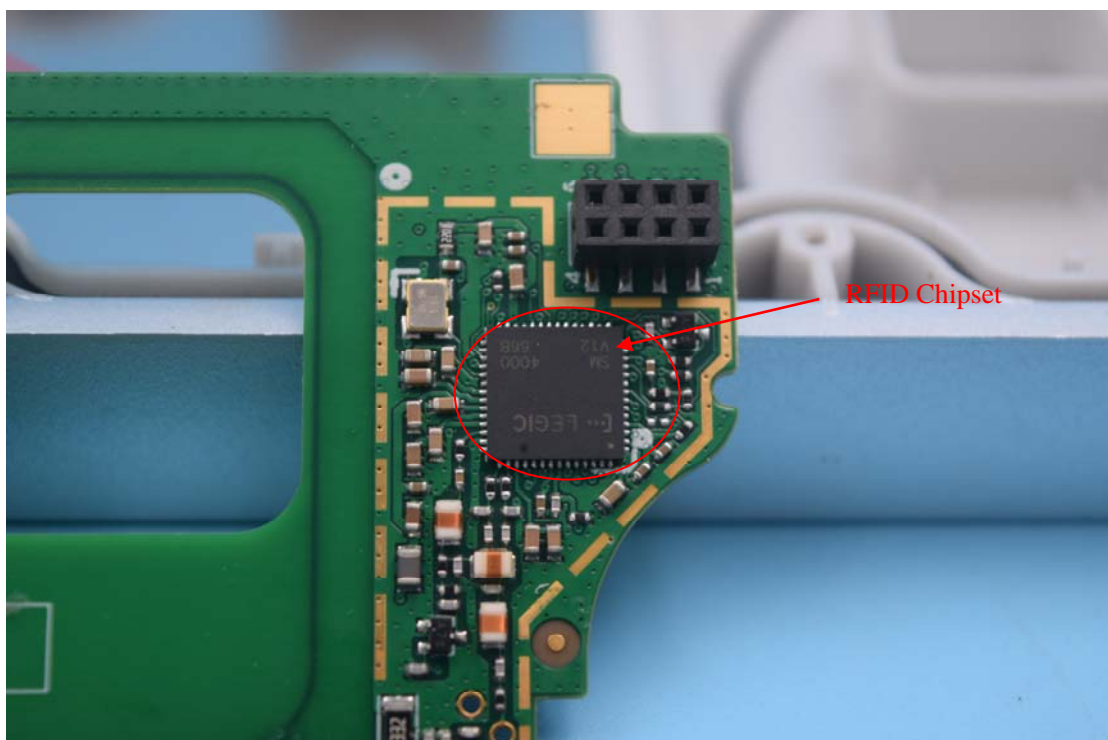

## ○ Internal Photos

### 1. EUT uncover view

## 2. Mainboard front view

### 3. RFID chipset

4. Mainboard rear view

5. 13.56MHz antenna view