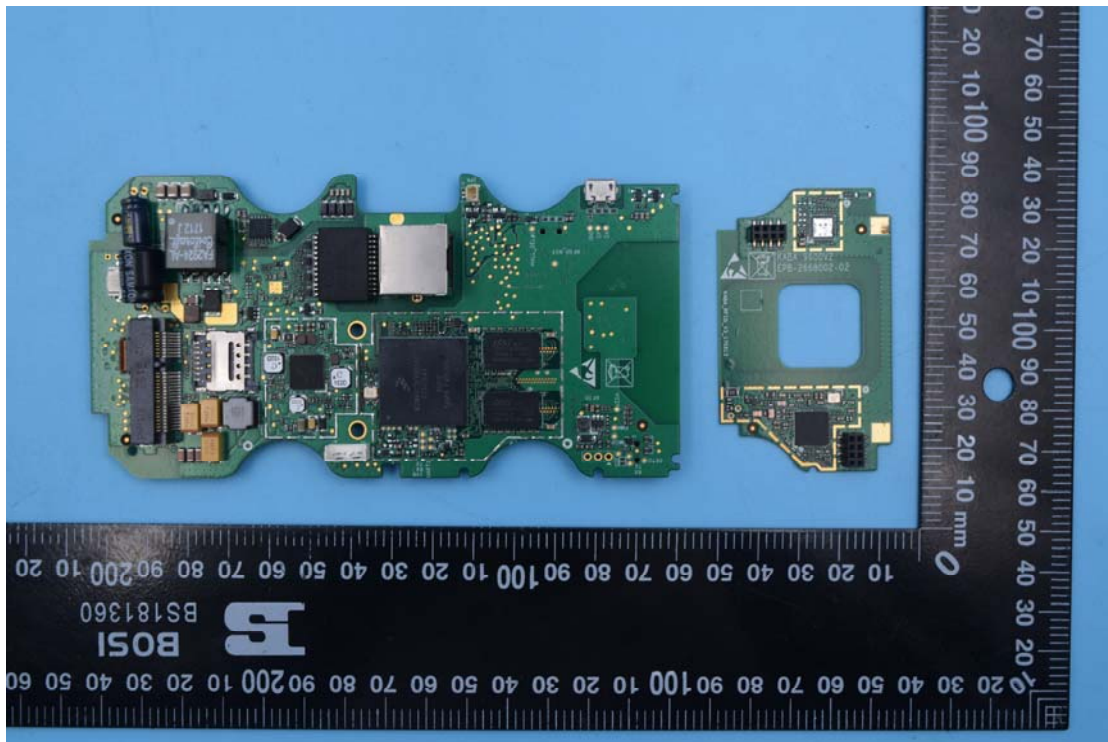

## ○ Internal Photos

### 1. EUT uncover view

## 2. Mainboard front view

### 3. RFID chipset

4. Mainboard rear view

5. 13.56MHz antenna view