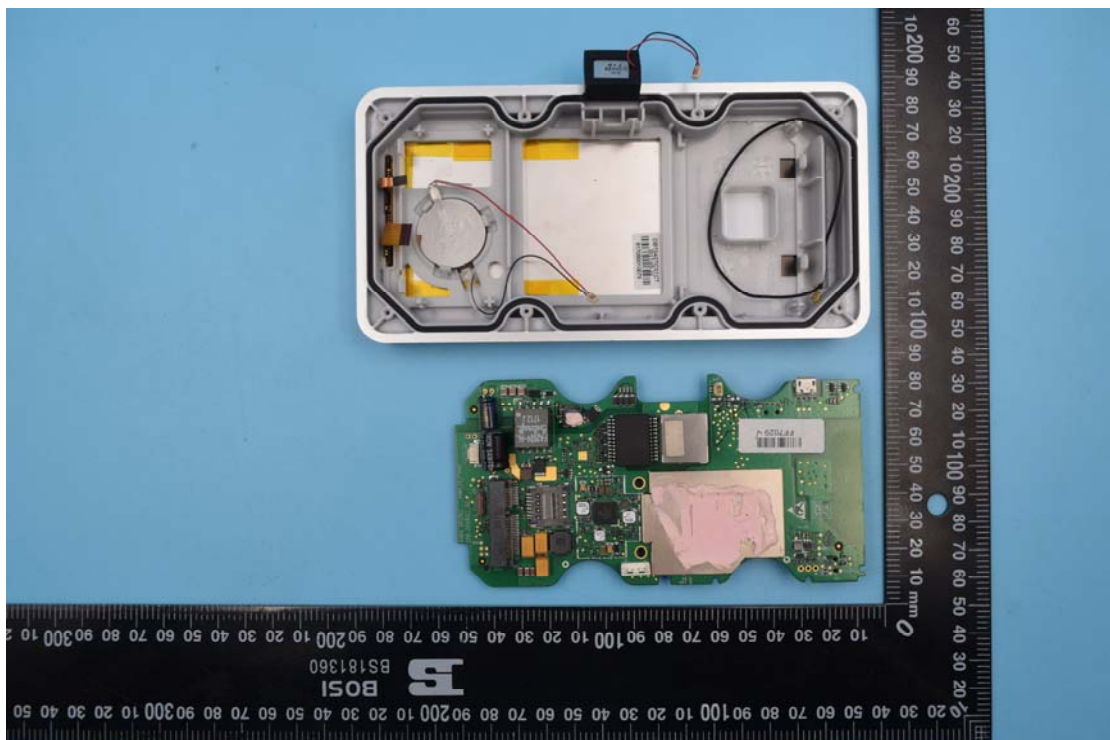

## ○ Internal Photos

### 1. EUT uncover view

## 2. Mainboard front view

### 3. RFID chipset

4. Mainboard rear view

5. 13.56MHz antenna view