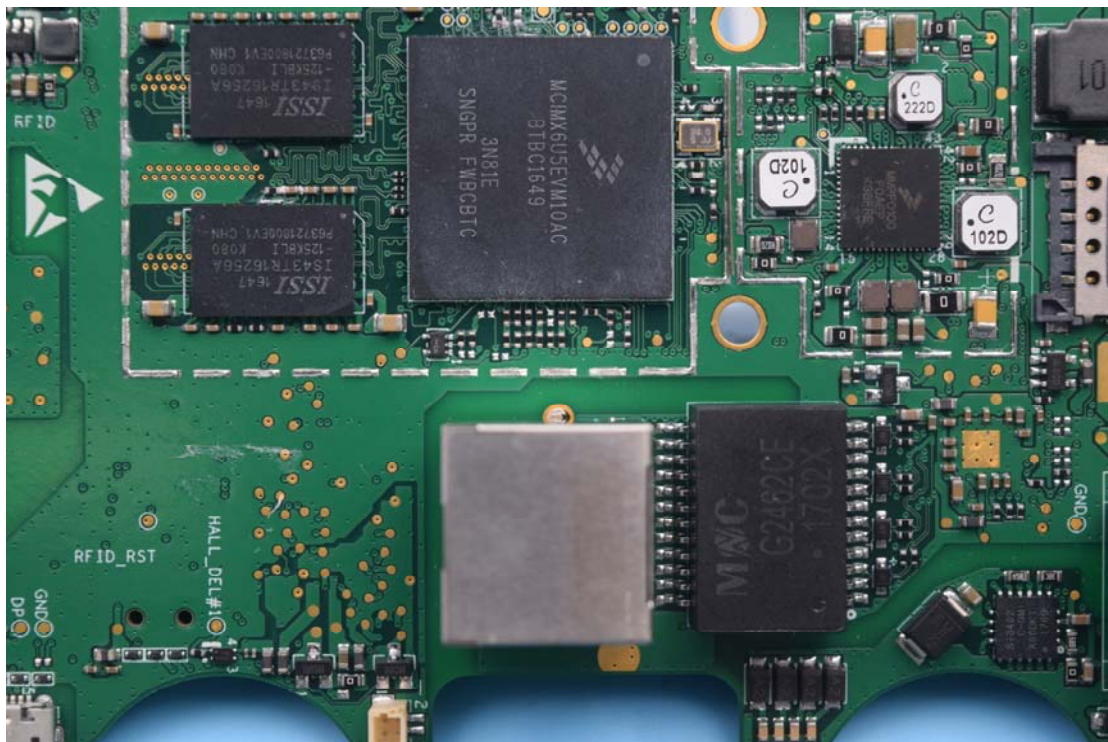

## ○ Internal Photos

### 1. EUT uncover view

## 2. Mainboard front view

### 3. RFID chipset

4. Mainboard rear view

5. 13.56MHz antenna view