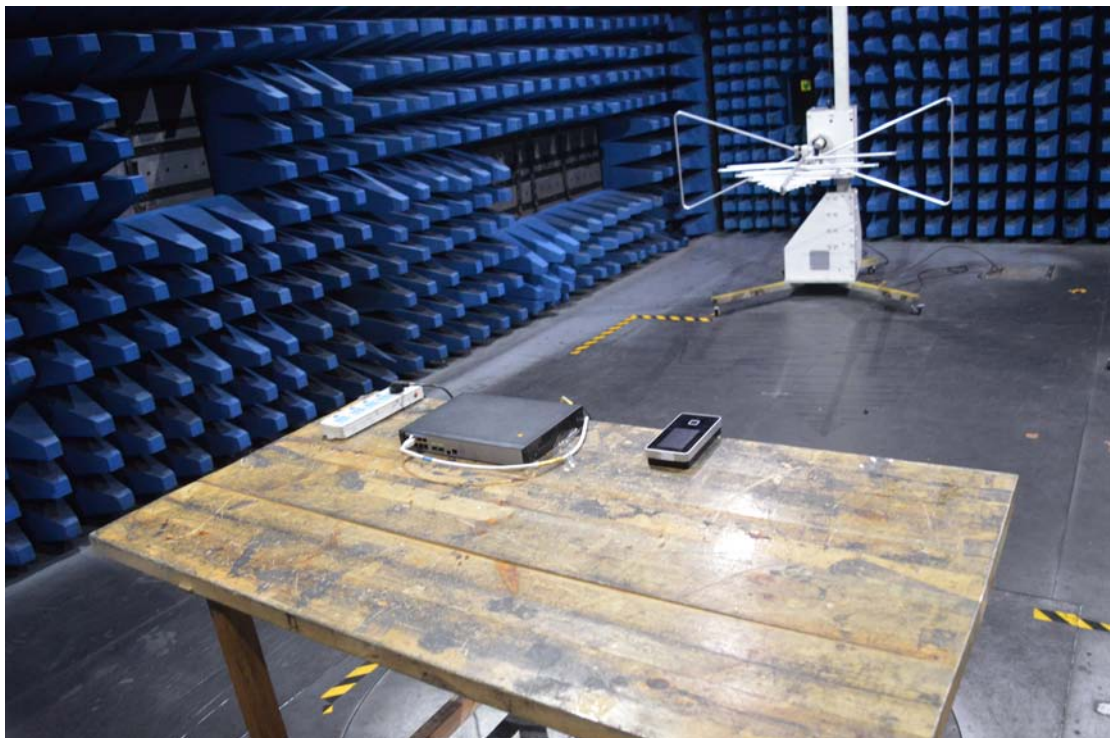

Test Setup Photos of 9600-K6 HID WiFi

1. Conducted emission main's port front view

2. Conducted emission main's port side view

3. Radiated emission (9KHz-30MHz)

4. Radiated emission (30MHz-1GHz)

5. Radiated emission (above 1GHz)

6. Conducted Spurious Emission