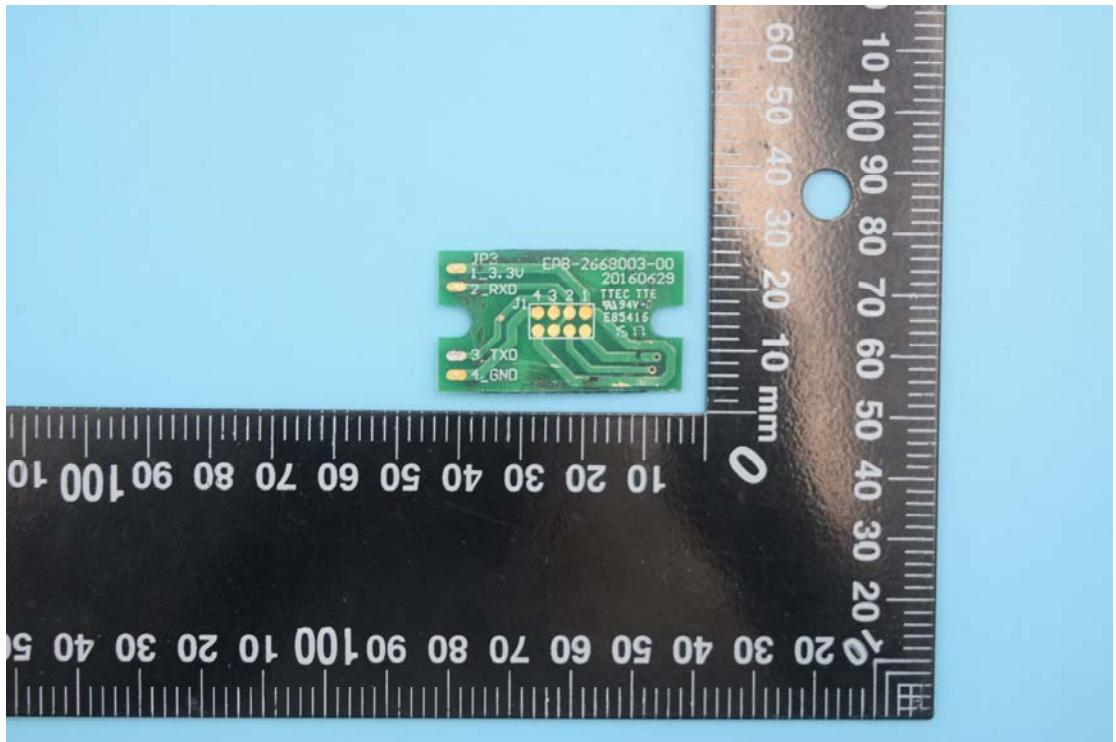

○ Internal Photos: 9600-K6 HID WiFi

1. EUT uncover view

2. Mainboard front view

3. RFID chipset

4. Mainboard rear view

5. 13.56MHz antenna view

6. GSM/WCDMA Module