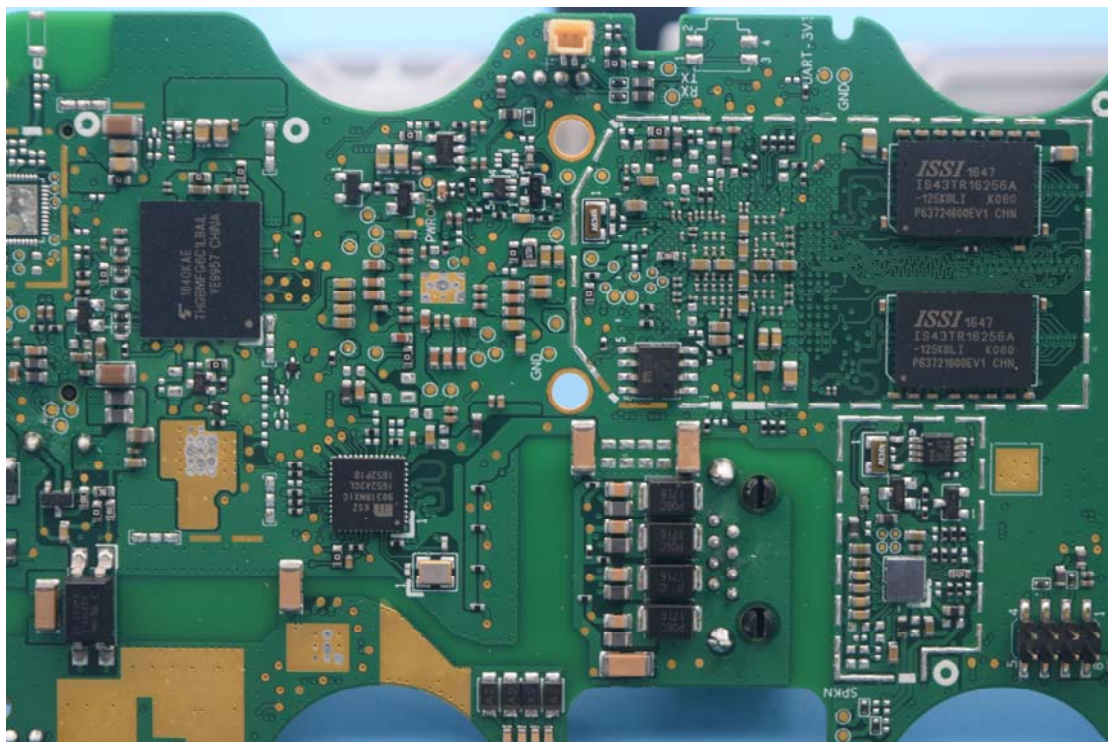

○ Internal Photos: 9600-K6 HID WiFi

1. EUT uncover view

2. Mainboard front view

3. RFID chipset

4. Mainboard rear view

5. 13.56MHz antenna view

6. GSM/WCDMA Module