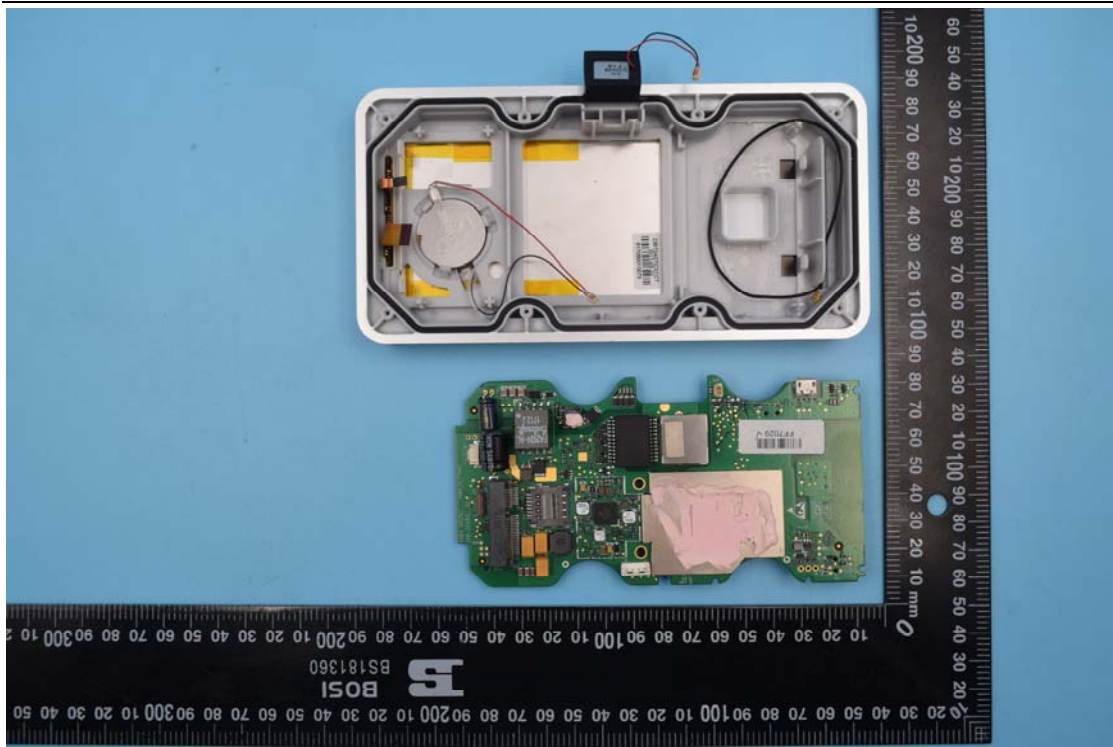

○ Internal Photos: 9600-K6 HID WiFi

1. EUT uncover view

2. Mainboard front view

3. RFID chipset

4. Mainboard rear view

5. 13.56MHz antenna view

6. GSM/WCDMA Module