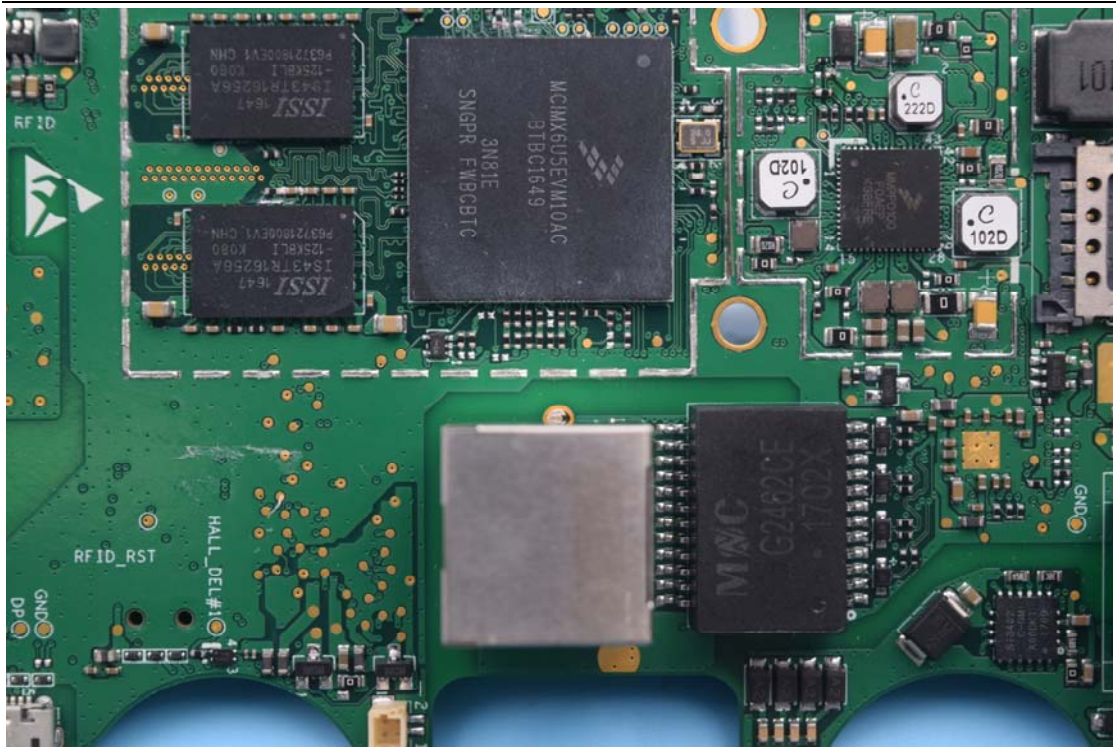

○ Internal Photos: 9600-K6 HID WiFi

1. EUT uncover view

2. Mainboard front view

3. RFID chipset

4. Mainboard rear view

5. 13.56MHz antenna view

6. GSM/WCDMA Module