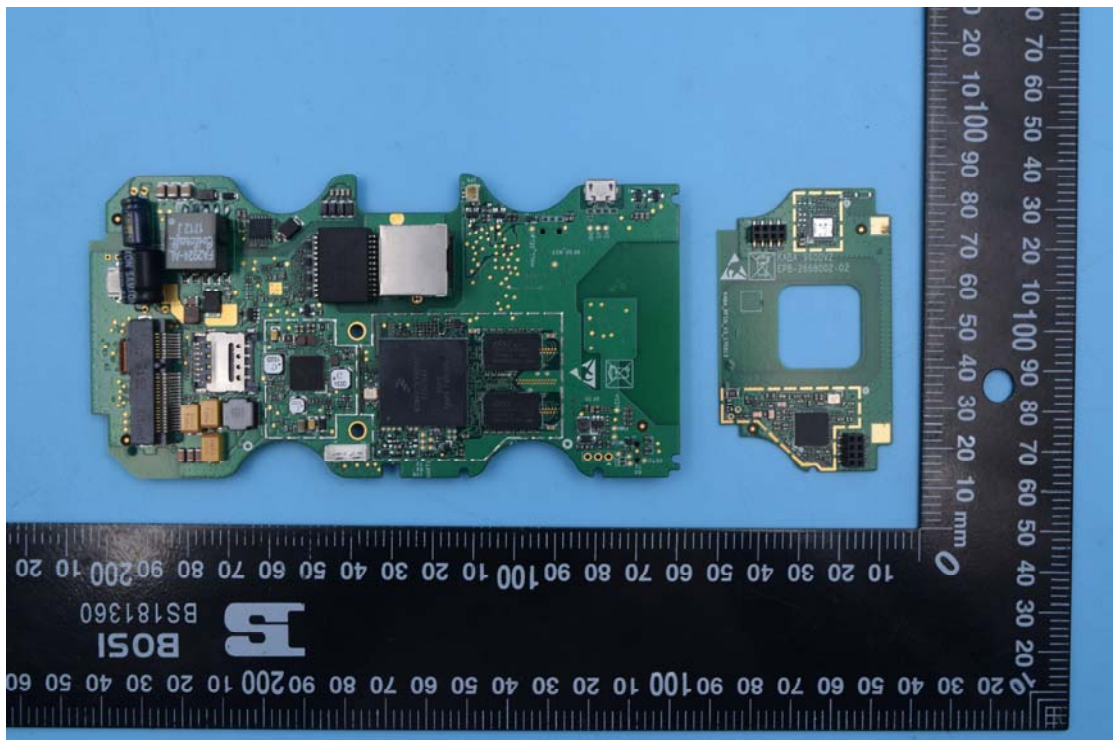

○ Internal Photos: 9600-K6 HID WiFi

1. EUT uncover view

2. Mainboard front view

3. RFID chipset

4. Mainboard rear view

5. 13.56MHz antenna view

6. GSM/WCDMA Module