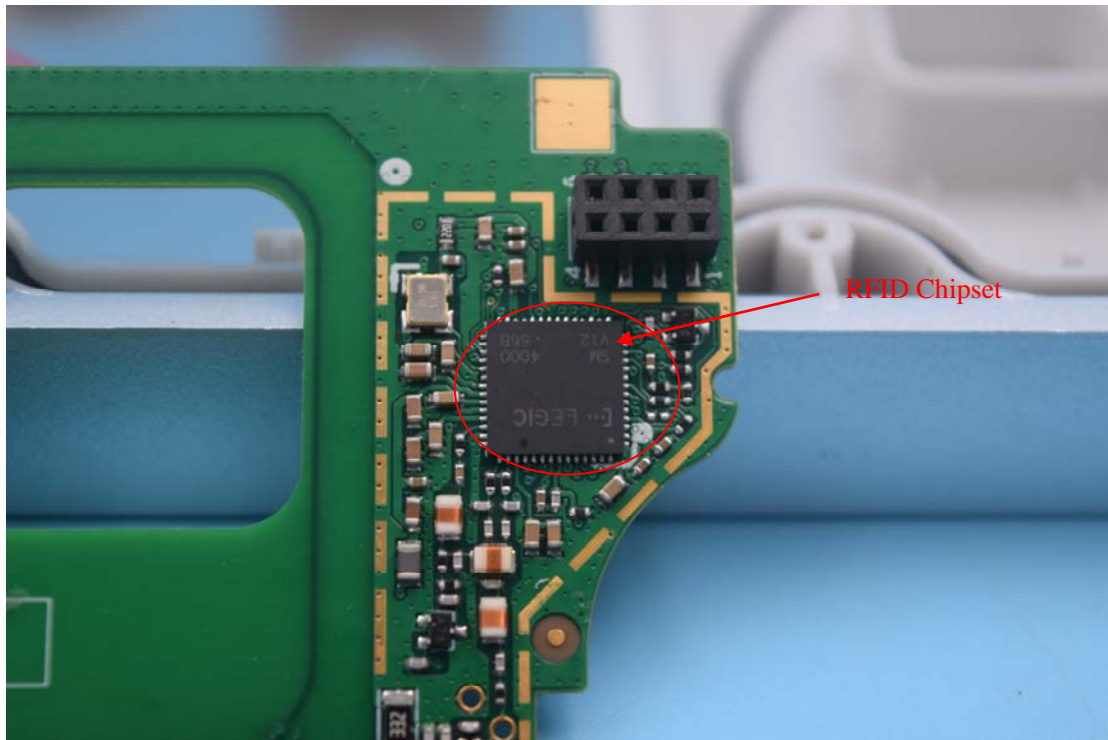

○ Internal Photos: 9600-K6 HID WiFi

1. EUT uncover view

2. Mainboard front view

3. RFID chipset

4. Mainboard rear view

5. 13.56MHz antenna view

6. GSM/WCDMA Module