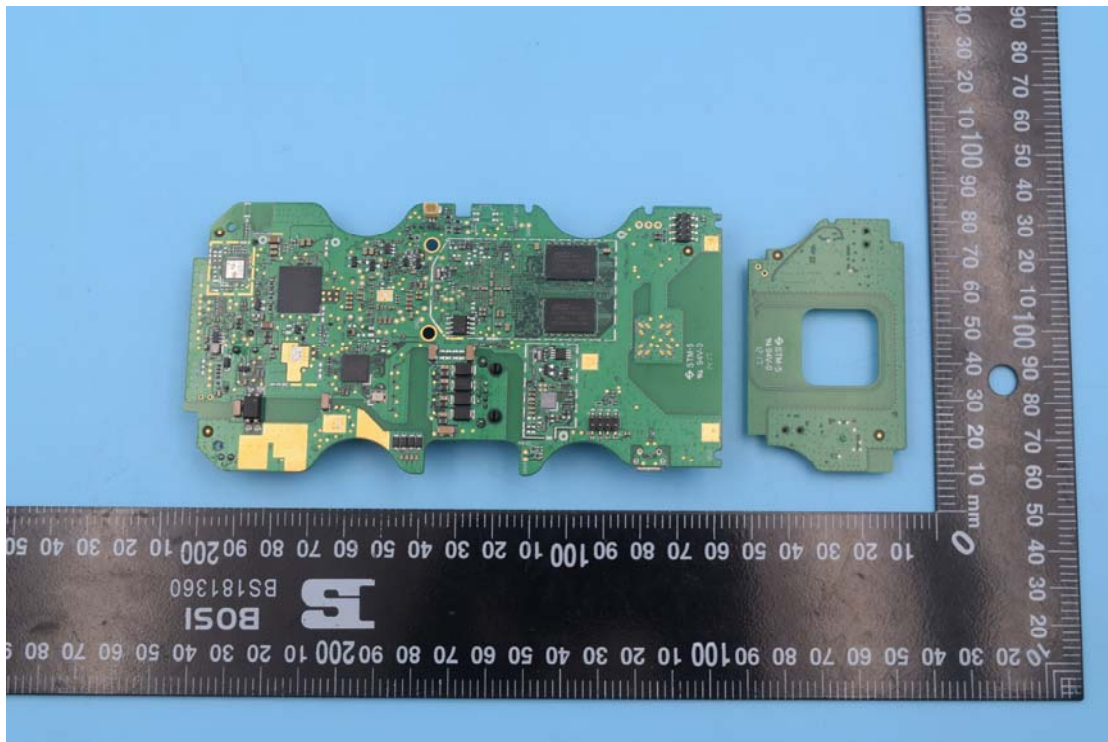

○ Internal Photos: 9600-K6 HID WiFi

1. EUT uncover view

2. Mainboard front view

3. RFID chipset

4. Mainboard rear view

5. 13.56MHz antenna view

6. GSM/WCDMA Module