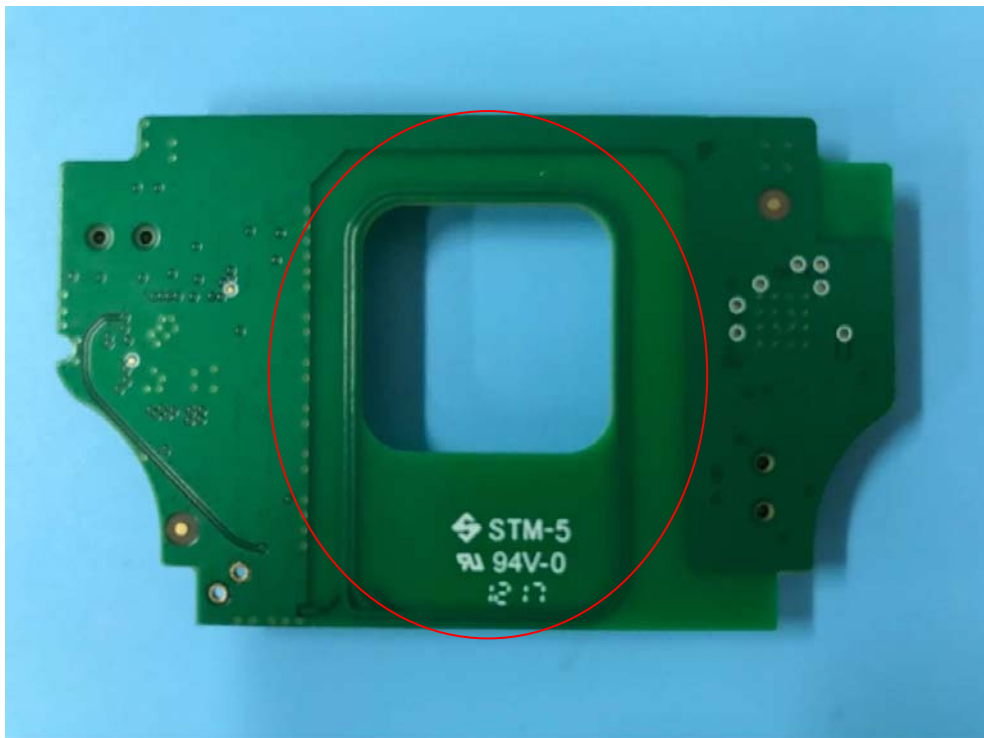

○ Internal Photos: 9600-K6 HID WiFi

1. EUT uncover view

2. Mainboard front view

3. RFID chipset

4. Mainboard rear view

5. 13.56MHz antenna view

6. GSM/WCDMA Module