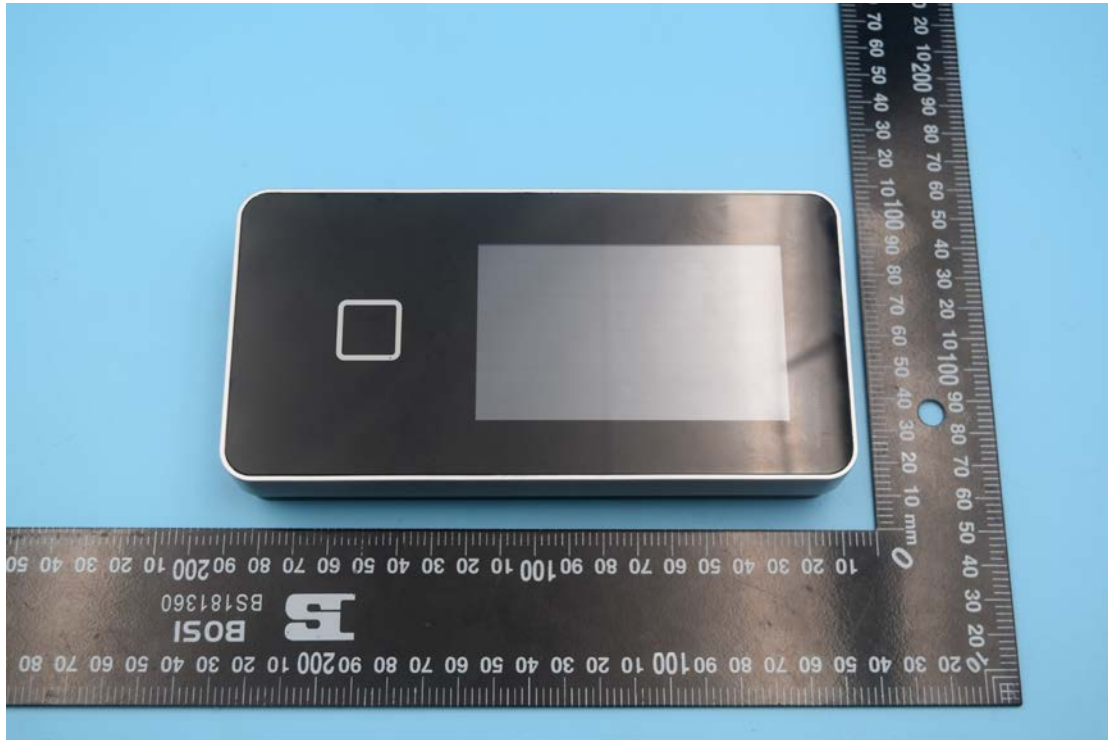

Model Name: 9600-K6 HID WiFi

External Photos

1. EUT front view

2. EUT rear view

3. EUT left side view

4. EUT right side view

5. EUT top view

6. EUT bottom view