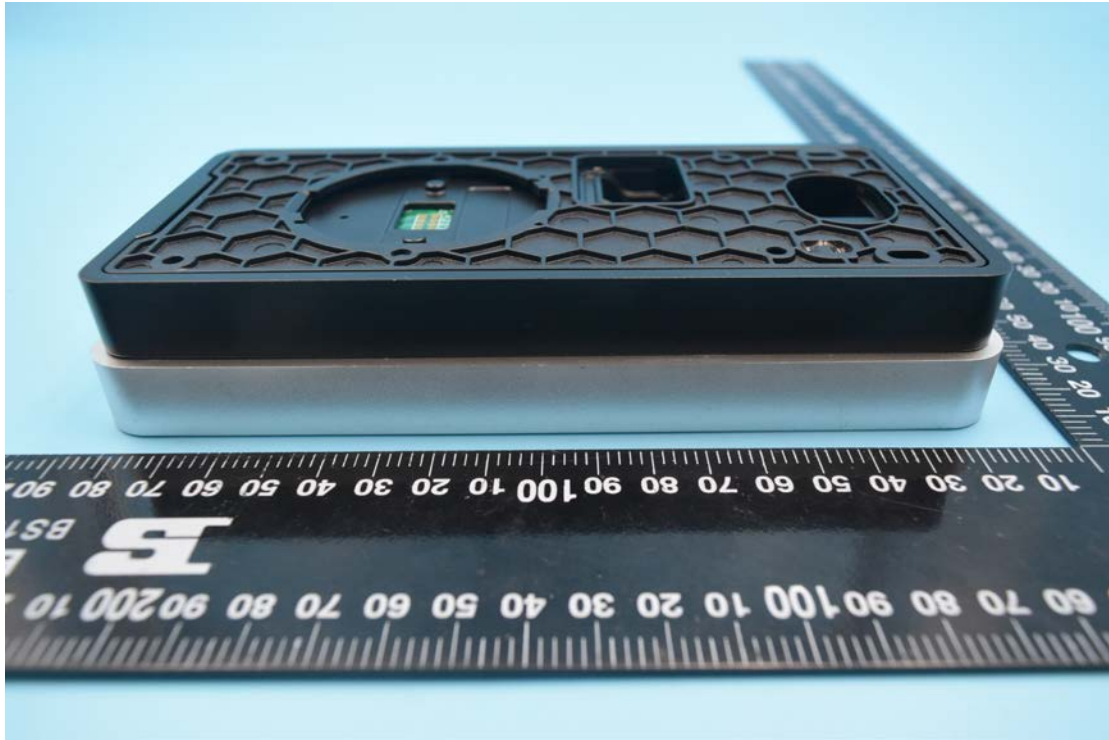

Model Name: 9600-K6 HID WiFi

External Photos

1. EUT front view

2. EUT rear view

3. EUT left side view

4. EUT right side view

5. EUT top view

6. EUT bottom view