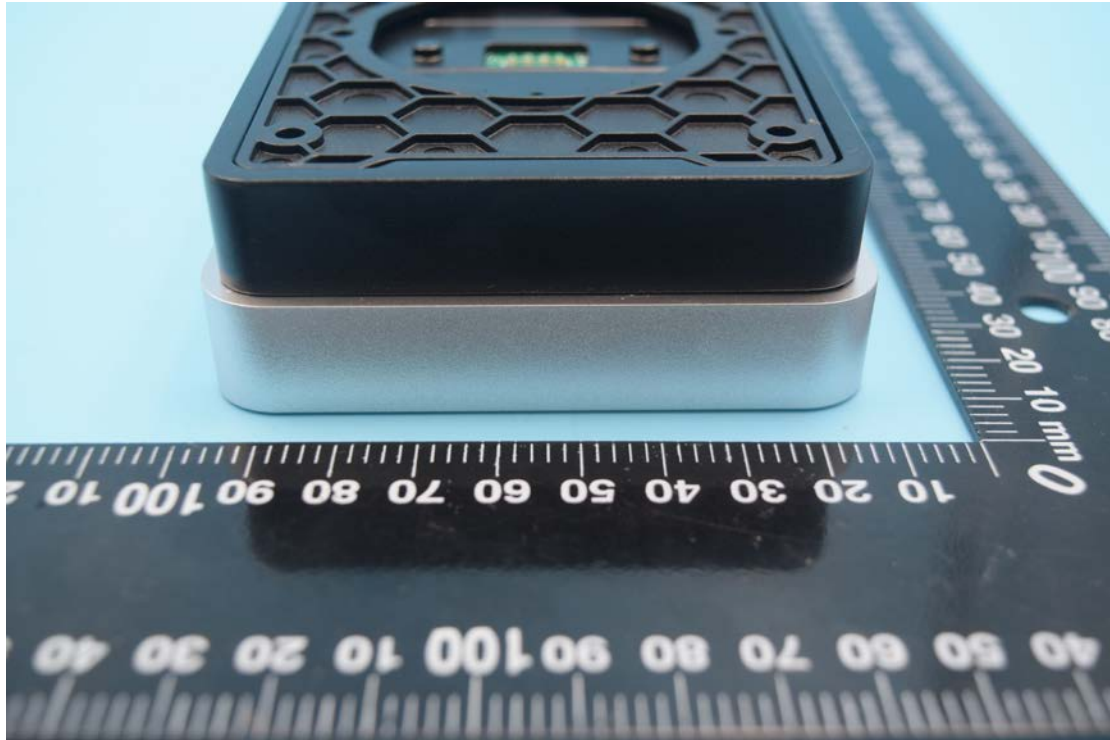

Model Name: 9600-K6 HID WiFi

External Photos

1. EUT front view

2. EUT rear view

3. EUT left side view

4. EUT right side view

5. EUT top view

6. EUT bottom view