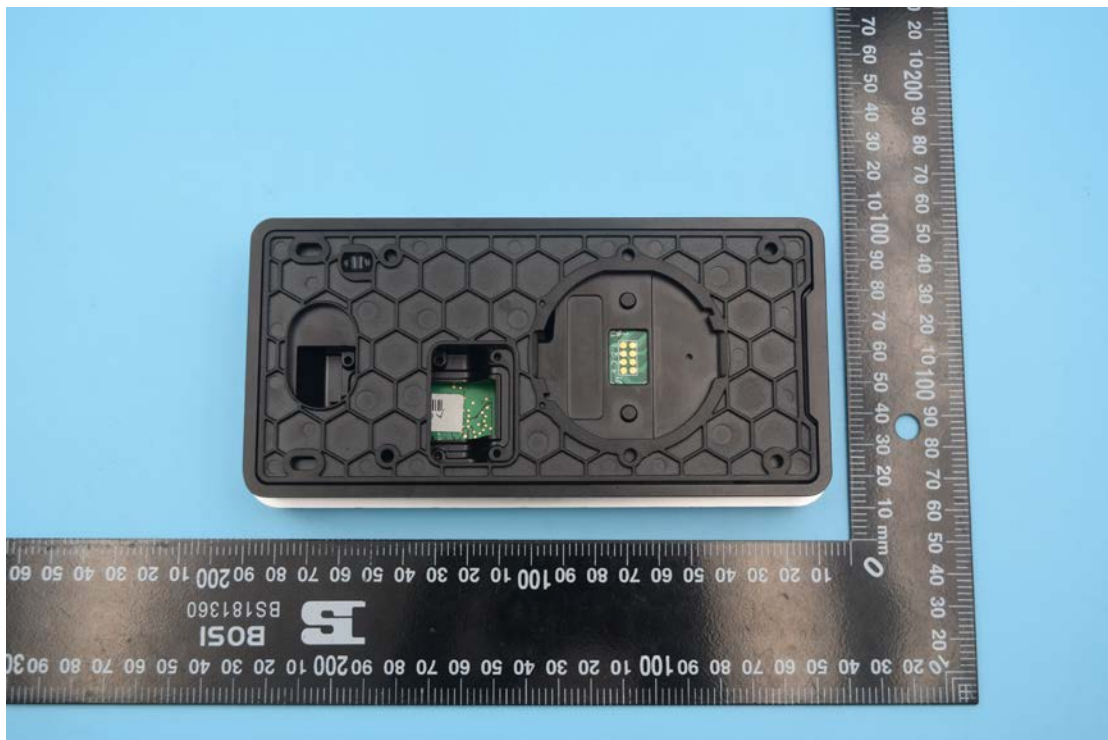

Model Name: 9600-K6 HID WiFi

External Photos

1. EUT front view

2. EUT rear view

3. EUT left side view

4. EUT right side view

5. EUT top view

6. EUT bottom view