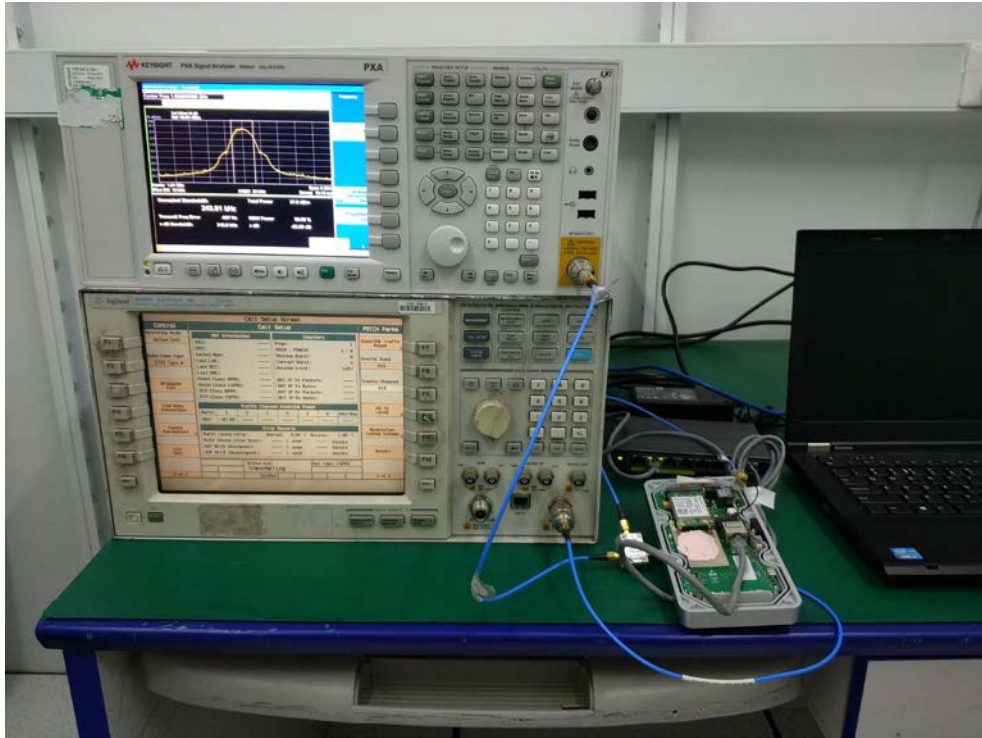

## Model No.: 9600-K6 HID 3G

### Test Setup Photos

#### 1. Conducted Spurious Emission

#### 2. Radiated Spurious Emission(30MHz-1GHz)