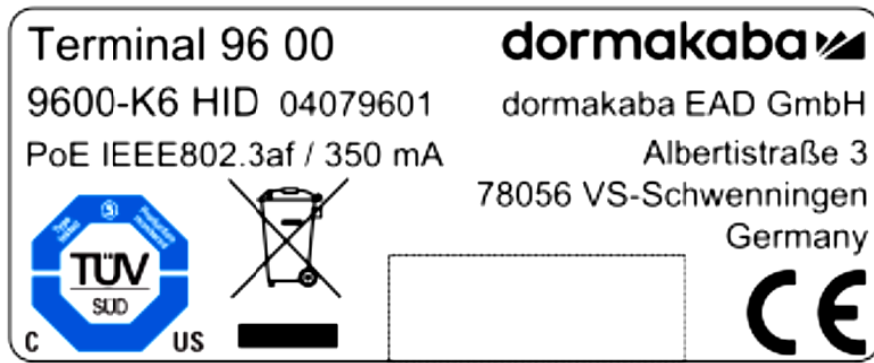

1. Label

Model Name: 9600-K6-HID 3G
FCC ID: NVI-KT9600K6H3G
IC: 11038A-KT9600K6H3G

2. Label location