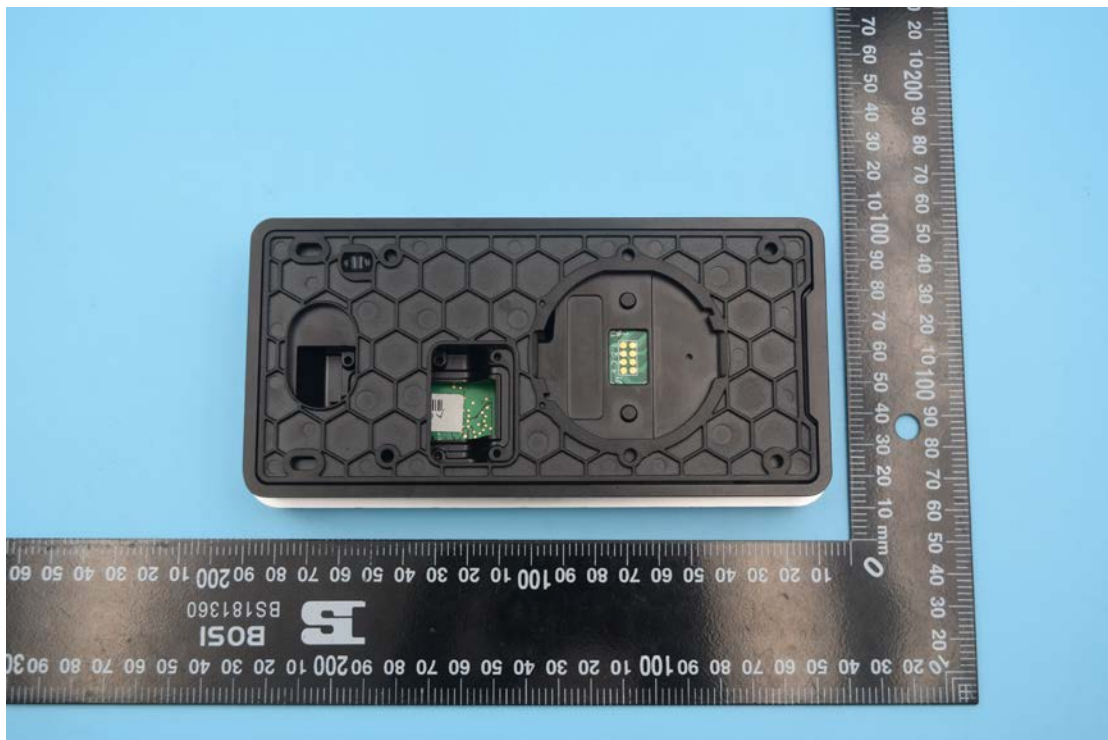

Model Name: 9600-K6 HID 3G

External Photos

1. EUT front view

2. EUT rear view

3. EUT left side view

4. EUT right side view

5. EUT top view

6. EUT bottom view