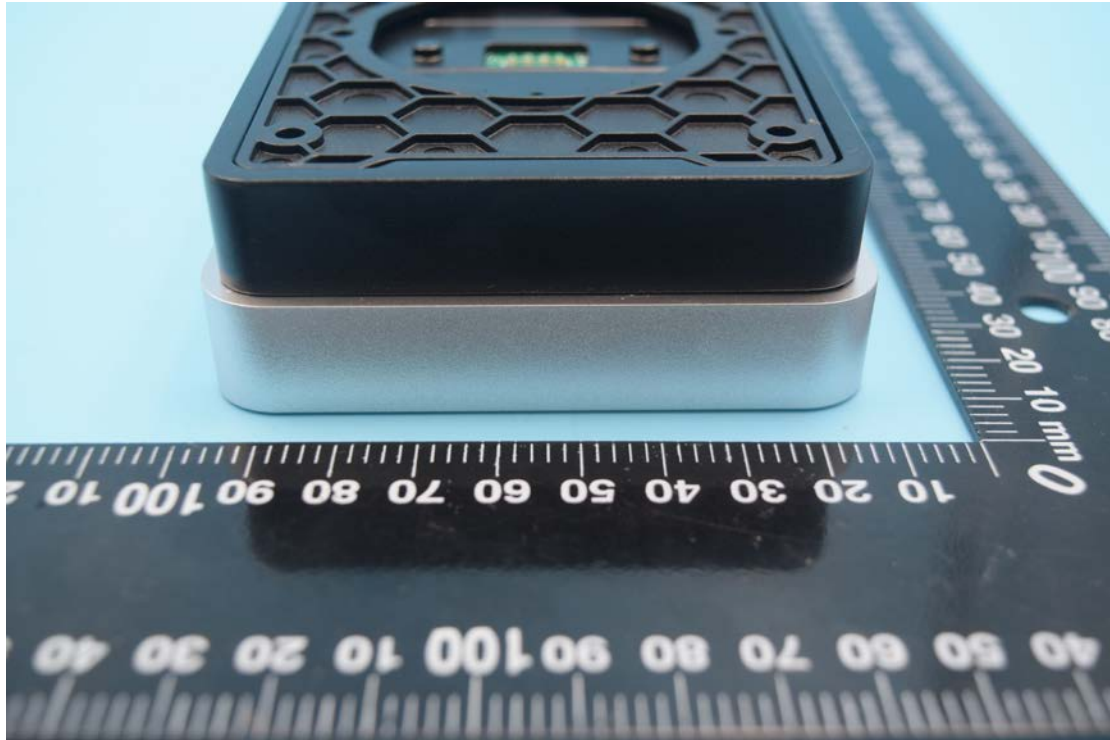

Model Name: 9600-K6 HID 3G

External Photos

1. EUT front view

2. EUT rear view

3. EUT left side view

4. EUT right side view

5. EUT top view

6. EUT bottom view