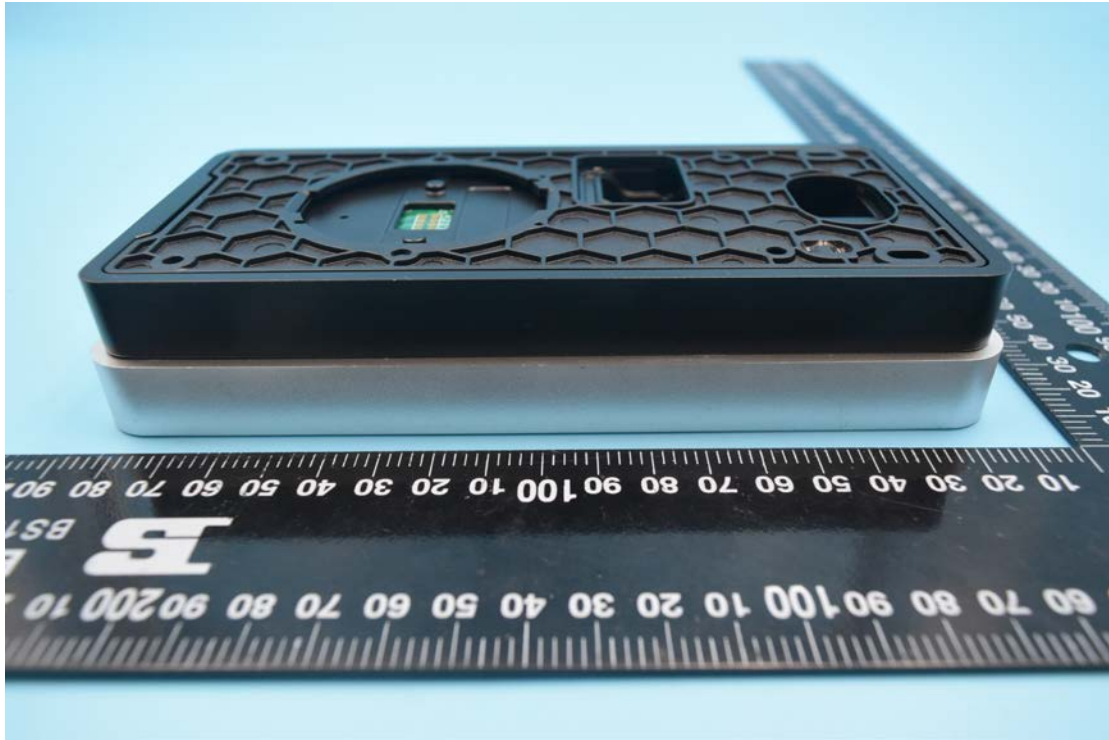

Model Name: 9600-K6 HID 3G

External Photos

1. EUT front view

2. EUT rear view

3. EUT left side view

4. EUT right side view

5. EUT top view

6. EUT bottom view