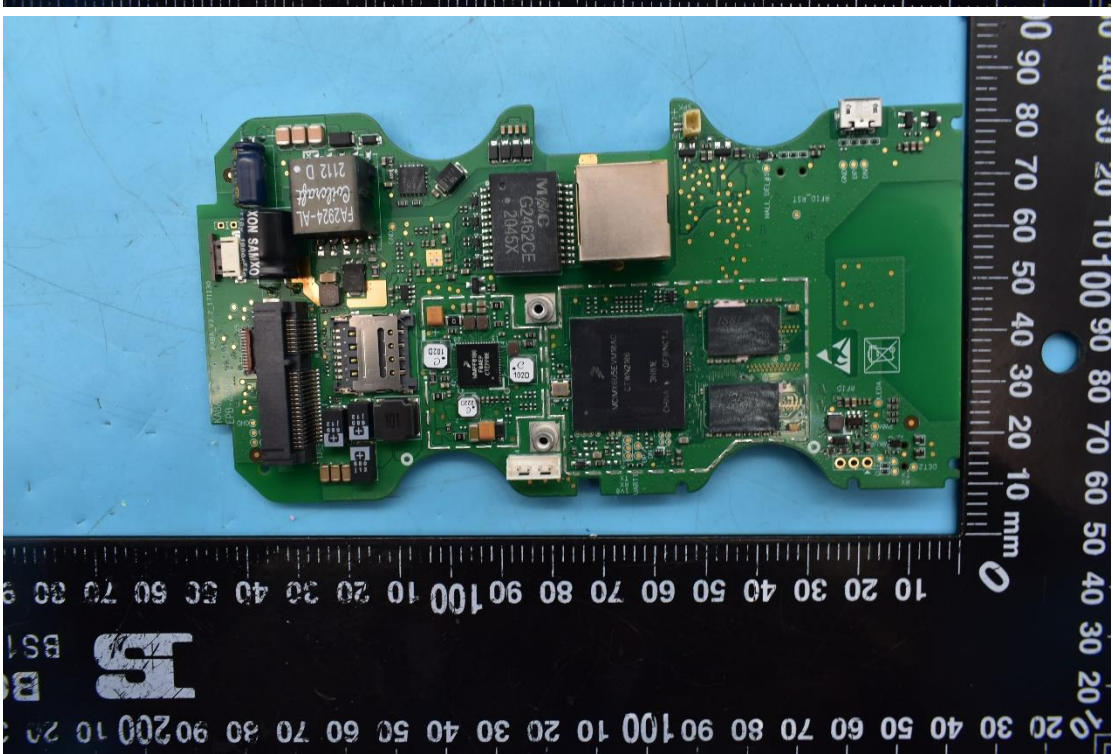

FCC ID:NVI-KT9600K6H, IC:11038A-KT9600K6H

### Internal Photos

#### 1. EUT uncover view

9600-K6 HID

9600-K6 SBH