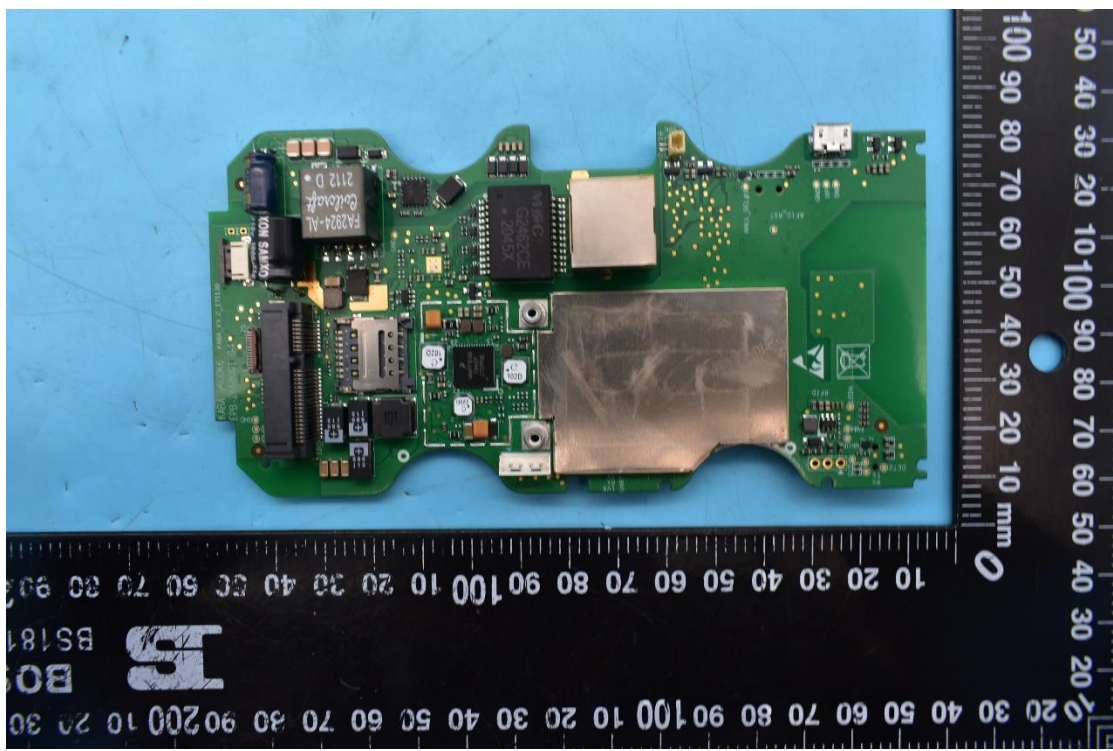

FCC ID:NVI-KT9600K6H, IC:11038A-KT9600K6H

### Internal Photos

#### 1. EUT uncover view

9600-K6 HID

9600-K6 SBH