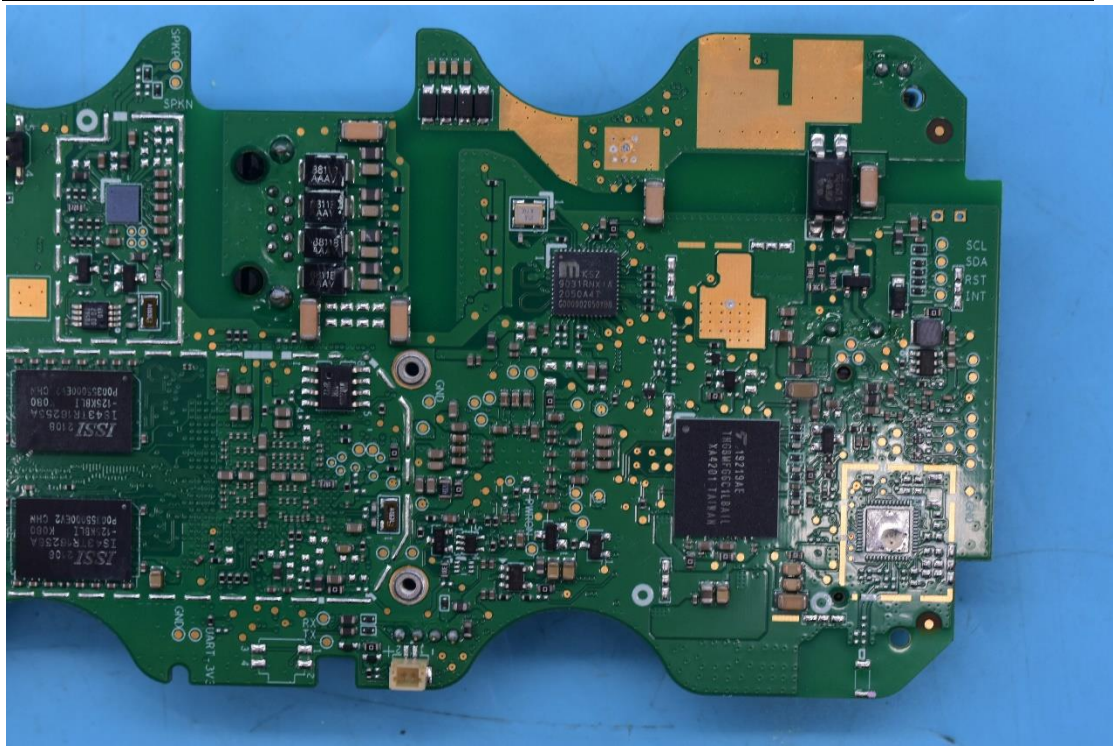

FCC ID:NVI-KT9600K6H, IC:11038A-KT9600K6H

### Internal Photos

#### 1. EUT uncover view

9600-K6 HID

9600-K6 SBH

## 2. Antenna view

9600-K6 HID

9600-K6 SBH