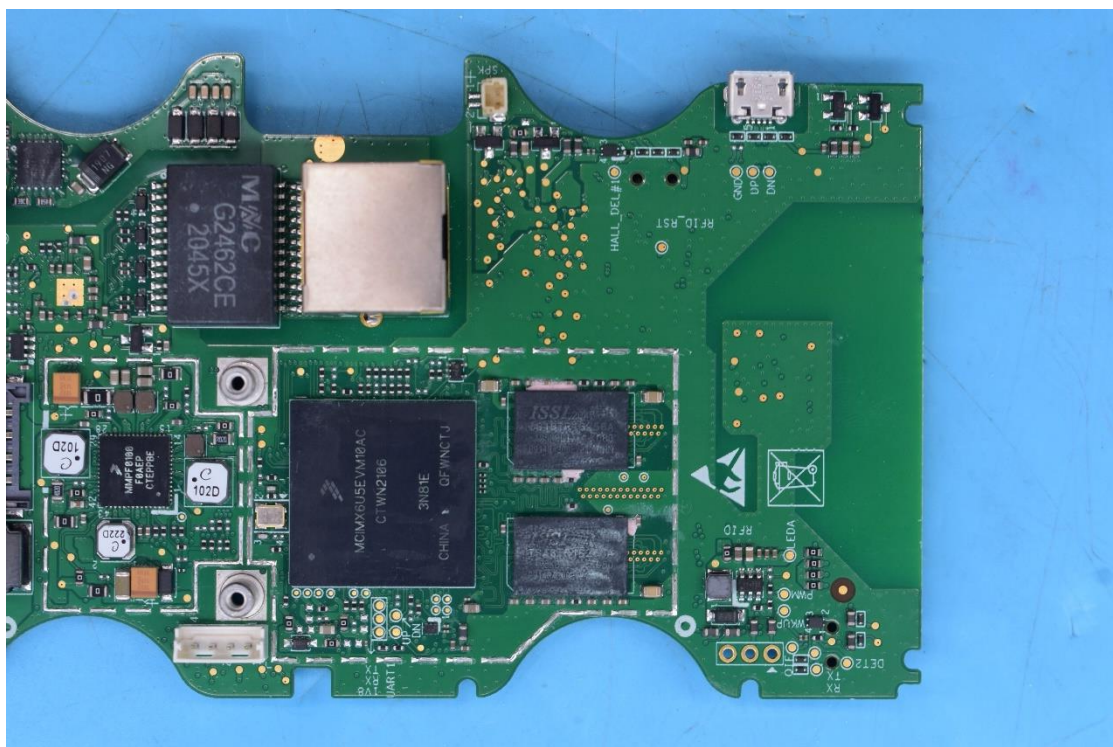

FCC ID:NVI-KT9600K6H, IC:11038A-KT9600K6H

### Internal Photos

#### 1. EUT uncover view

9600-K6 HID

9600-K6 SBH

## 2. Antenna view

9600-K6 HID

9600-K6 SBH