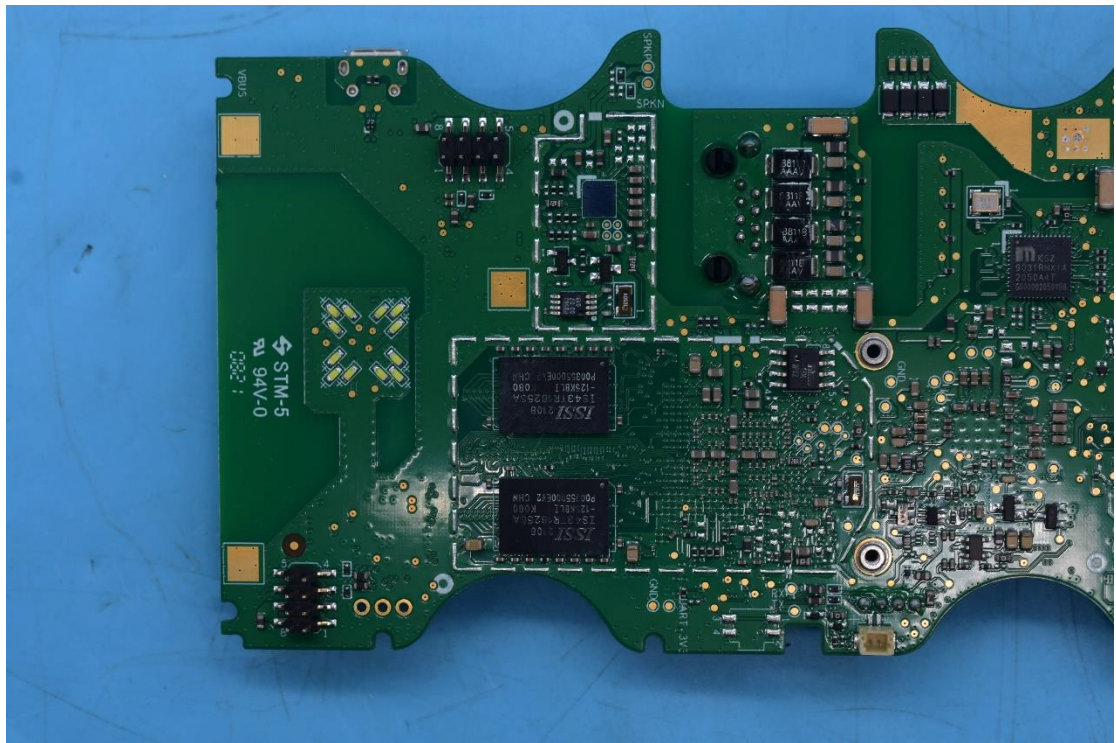

FCC ID:NVI-KT9600K6H, IC:11038A-KT9600K6H

### Internal Photos

#### 1. EUT uncover view

9600-K6 HID

9600-K6 SBH

## 2. Antenna view

9600-K6 HID

9600-K6 SBH