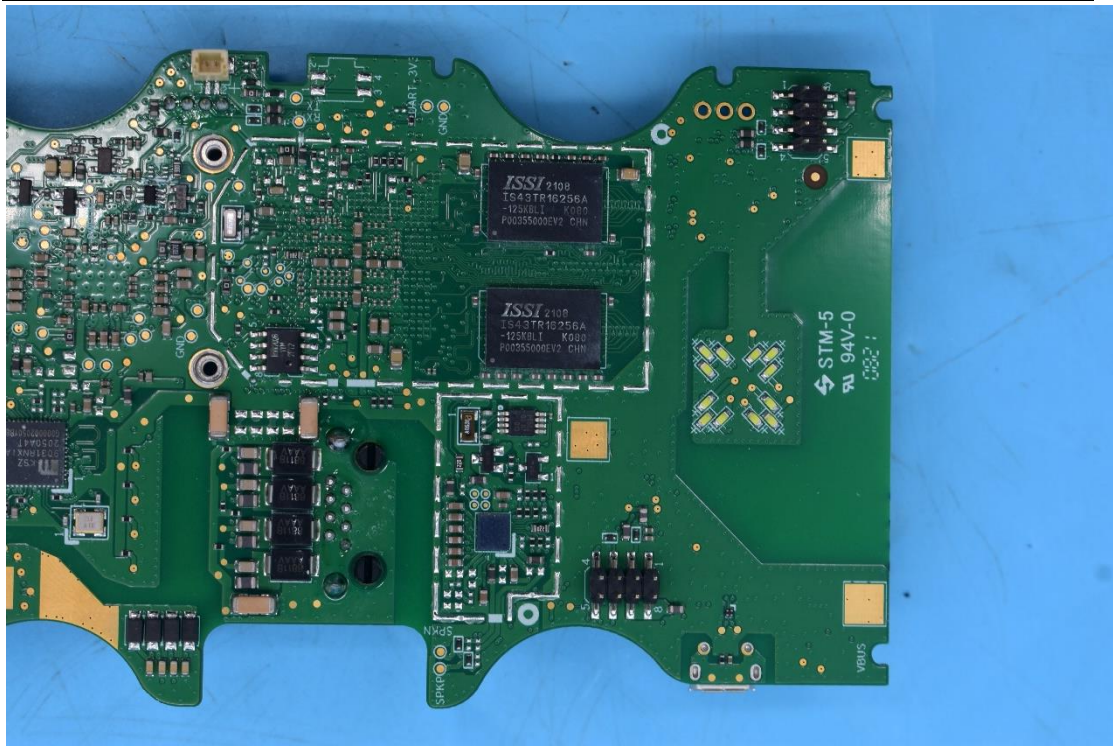

FCC ID:NVI-KT9600K6H, IC:11038A-KT9600K6H

### Internal Photos

#### 1. EUT uncover view

9600-K6 HID

9600-K6 SBH

## 2. Antenna view

9600-K6 HID

9600-K6 SBH