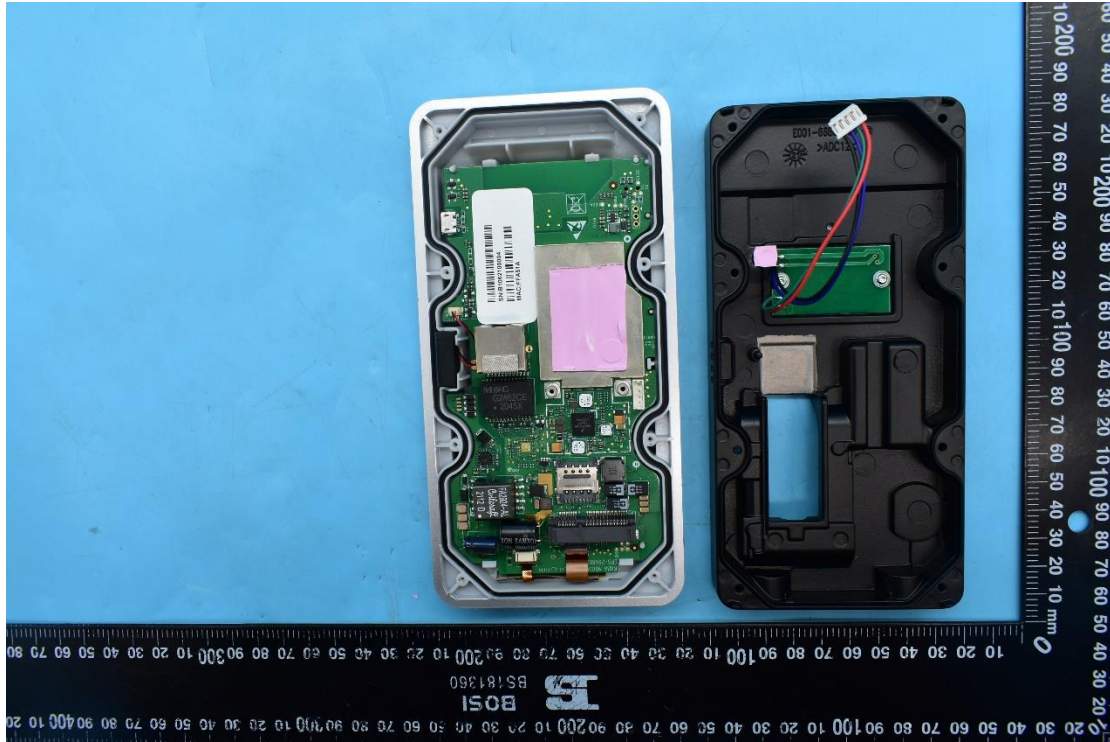

FCC ID:NVI-KT9600K6H, IC:11038A-KT9600K6H

Internal Photos

1. EUT uncover view

9600-K6 HID