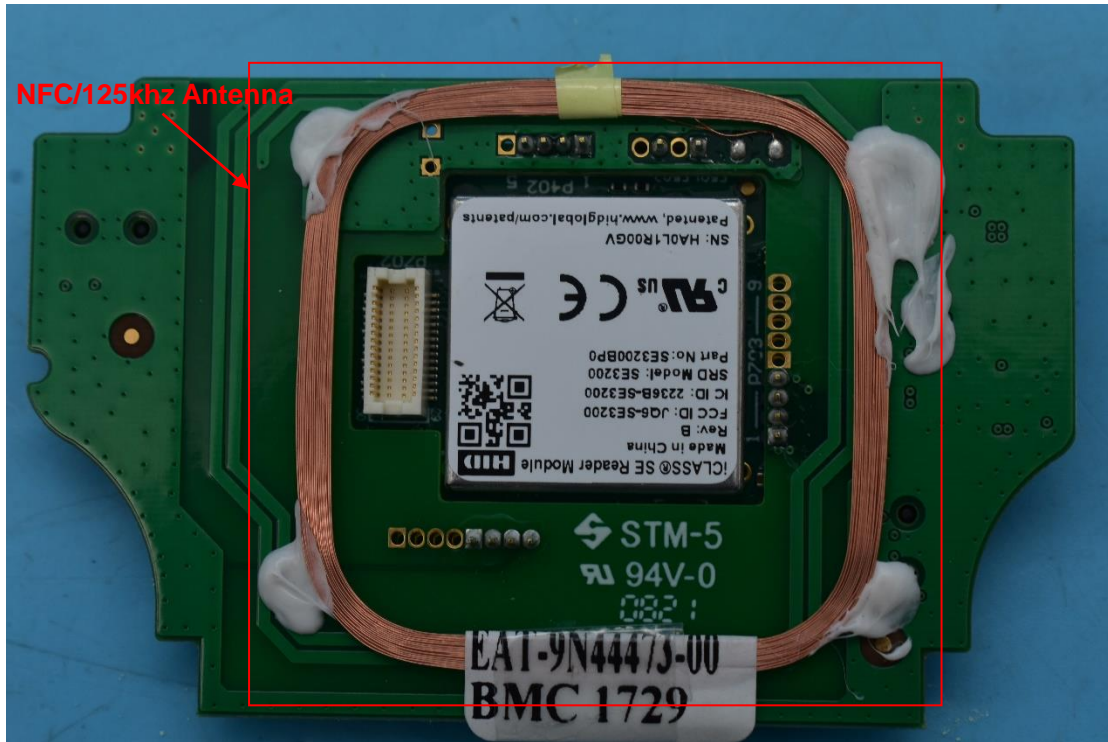

FCC ID:NVI-KT9600K6H, IC:11038A-KT9600K6H

### Internal Photos

#### 1. EUT uncover view

9600-K6 HID

9600-K6 SBH

## 2. Antenna view

9600-K6 HID

9600-K6 SBH