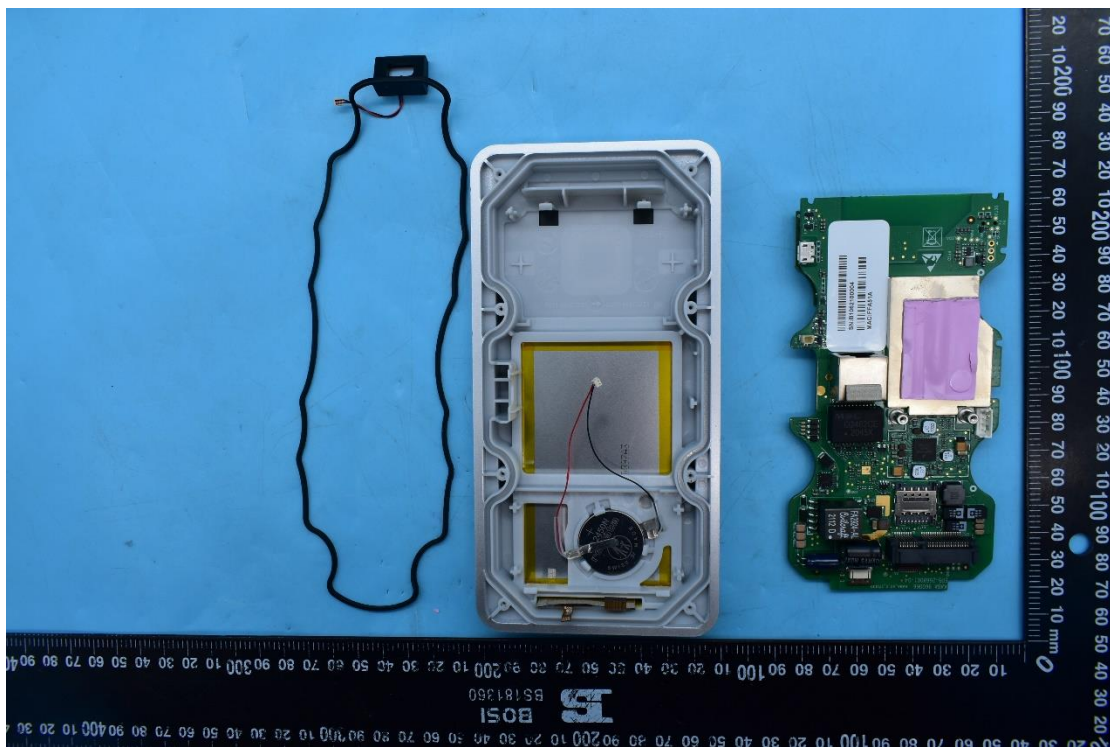

FCC ID:NVI-KT9600K6H, IC:11038A-KT9600K6H

Internal Photos

1. EUT uncover view

9600-K6 HID