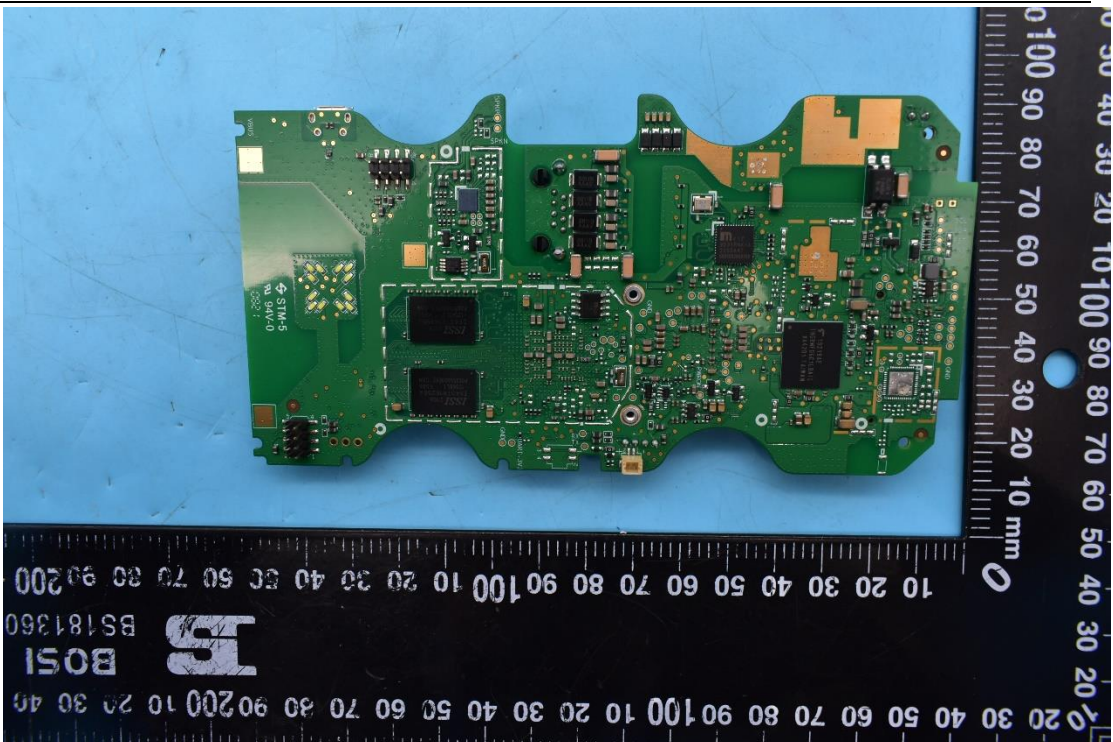

FCC ID:NVI-KT9600K6H, IC:11038A-KT9600K6H

### Internal Photos

#### 1. EUT uncover view

9600-K6 HID

9600-K6 SBH