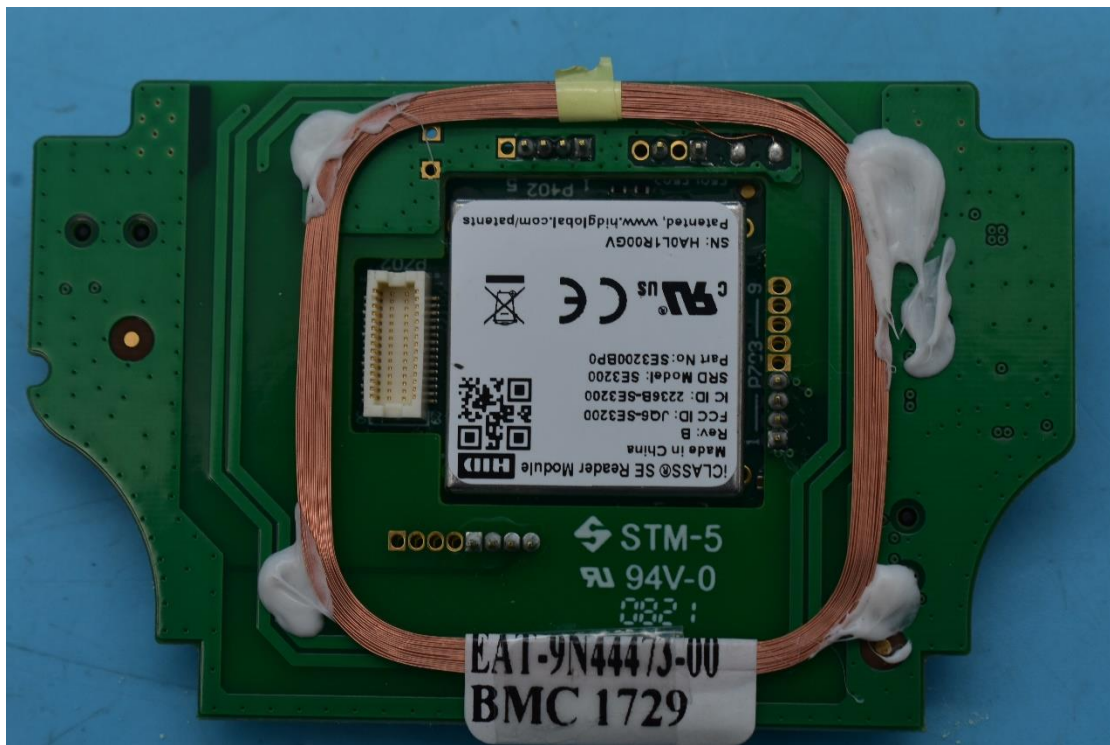

FCC ID:NVI-KT9600K6H, IC:11038A-KT9600K6H

### Internal Photos

#### 1. EUT uncover view

9600-K6 HID

9600-K6 SBH

## 2. Antenna view

9600-K6 HID

9600-K6 SBH