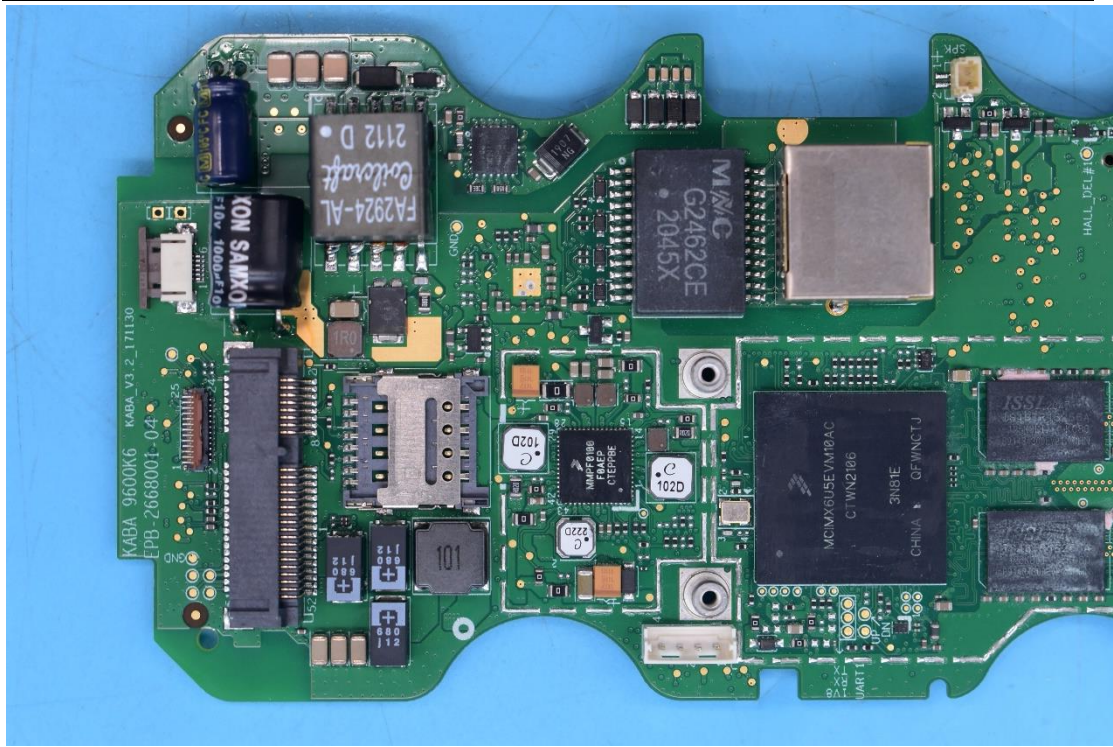

FCC ID:NVI-KT9600K6H, IC:11038A-KT9600K6H

### Internal Photos

#### 1. EUT uncover view

9600-K6 HID

9600-K6 SBH

## 2. Antenna view

9600-K6 HID

9600-K6 SBH