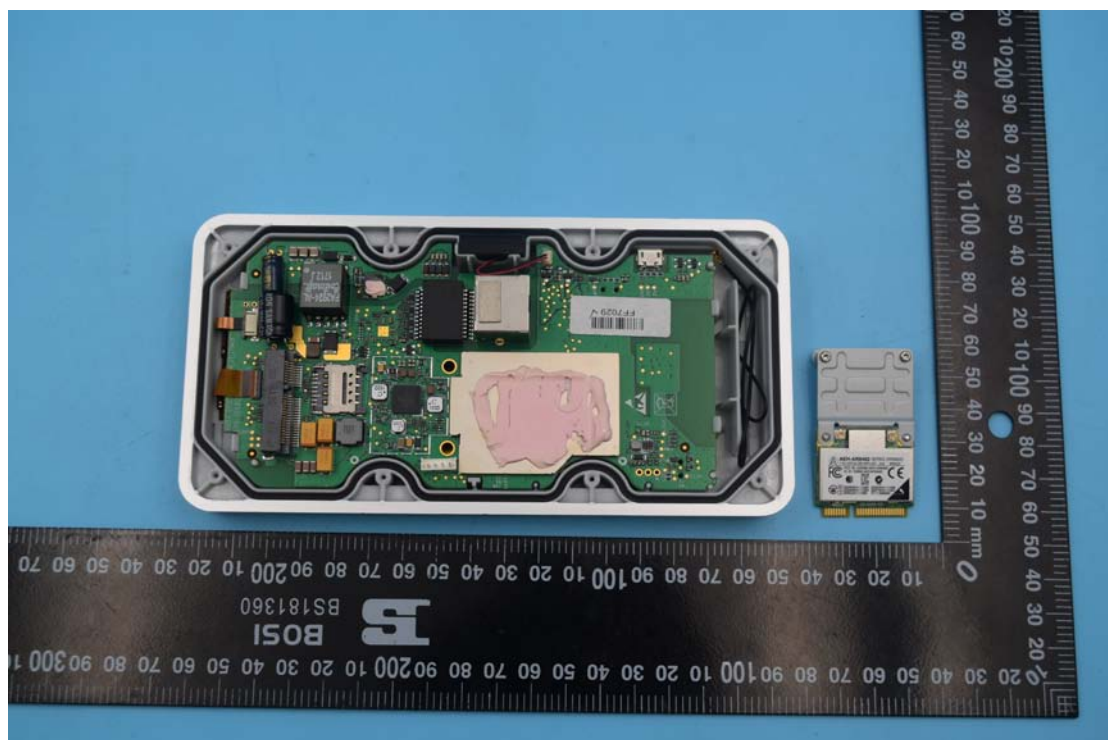

Internal Photos

FCC ID:NVI-KT9600K6BWL

1. EUT uncover view

2. Mainboard front view

3. RFID chipset

4. Mainboard rear view

5. RFID 13.56MHz antenna view

6. WIFI/BT antenna view