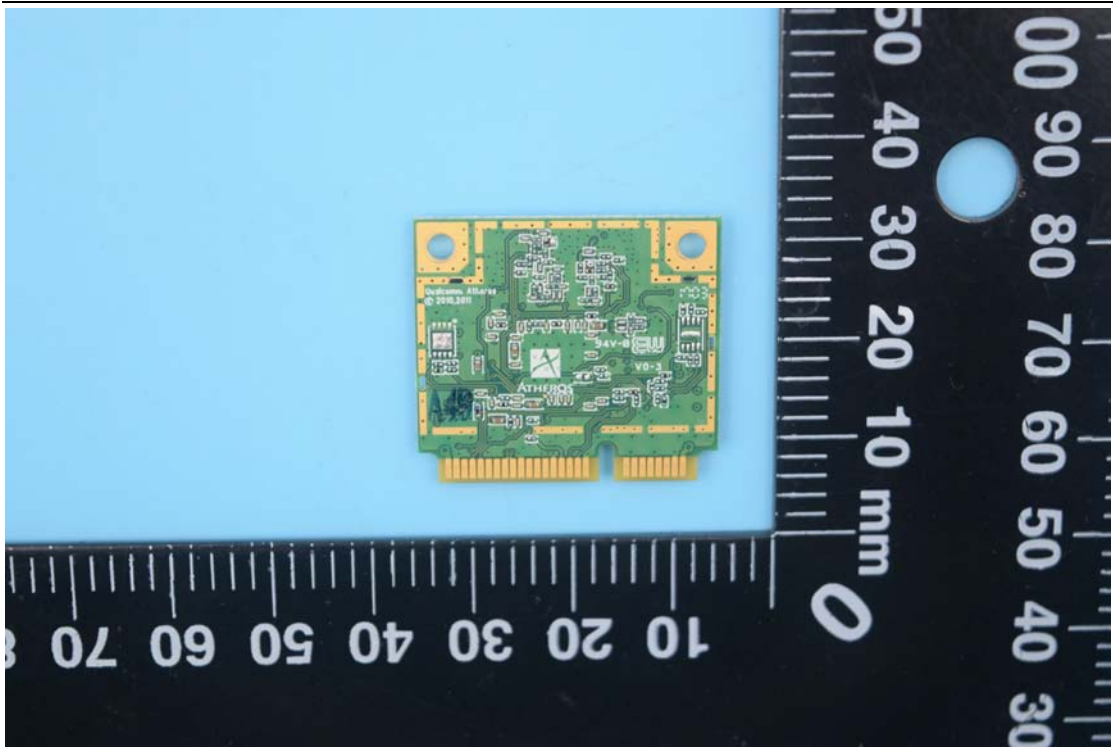

Internal Photos

FCC ID:NVI-KT9600K6BWL

1. EUT uncover view

2. Mainboard front view

3. RFID chipset

4. Mainboard rear view

5. RFID 13.56MHz antenna view

6. WIFI/BT antenna view