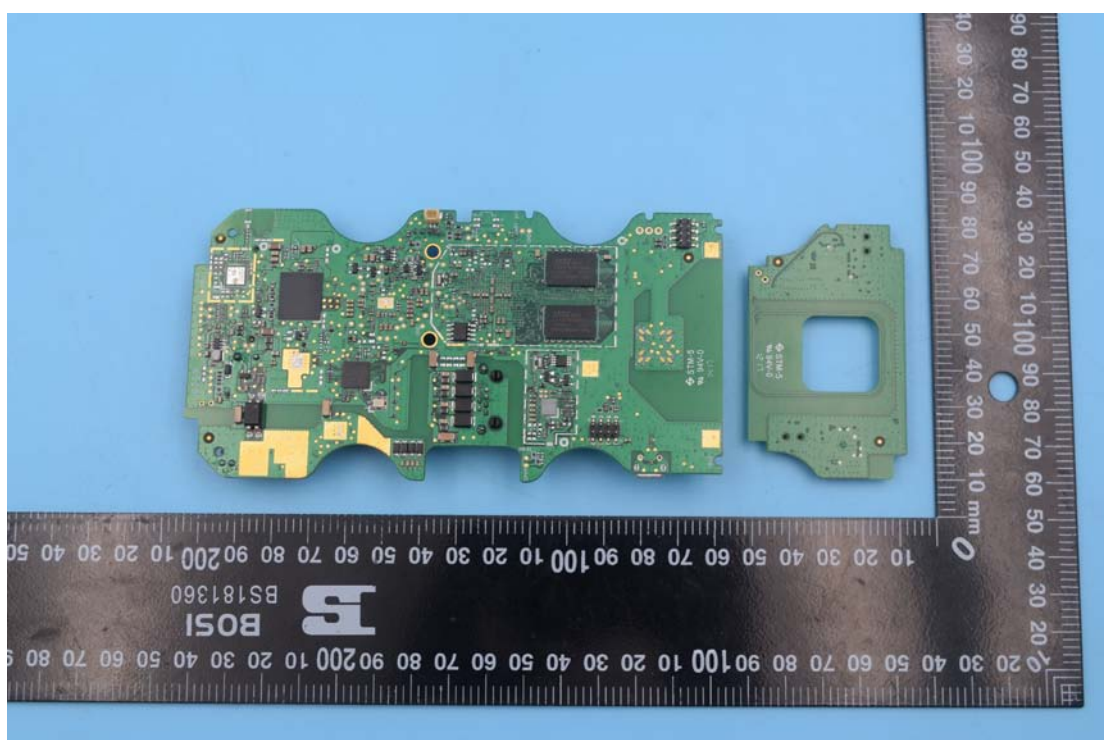

Internal Photos

FCC ID:NVI-KT9600K6BWL

1. EUT uncover view

2. Mainboard front view

3. RFID chipset

4. Mainboard rear view

5. RFID 13.56MHz antenna view

6. WIFI/BT antenna view