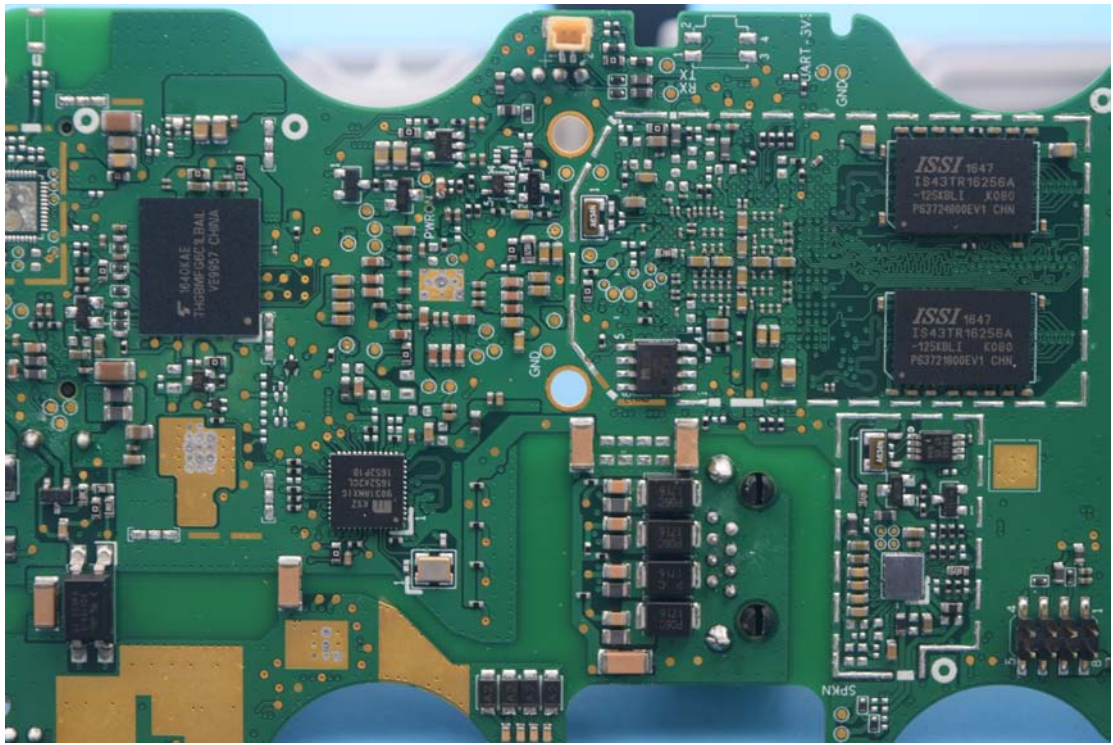

Internal Photos

FCC ID:NVI-KT9600K6BWL

1. EUT uncover view

2. Mainboard front view

3. RFID chipset

4. Mainboard rear view

5. RFID 13.56MHz antenna view

6. WIFI/BT antenna view