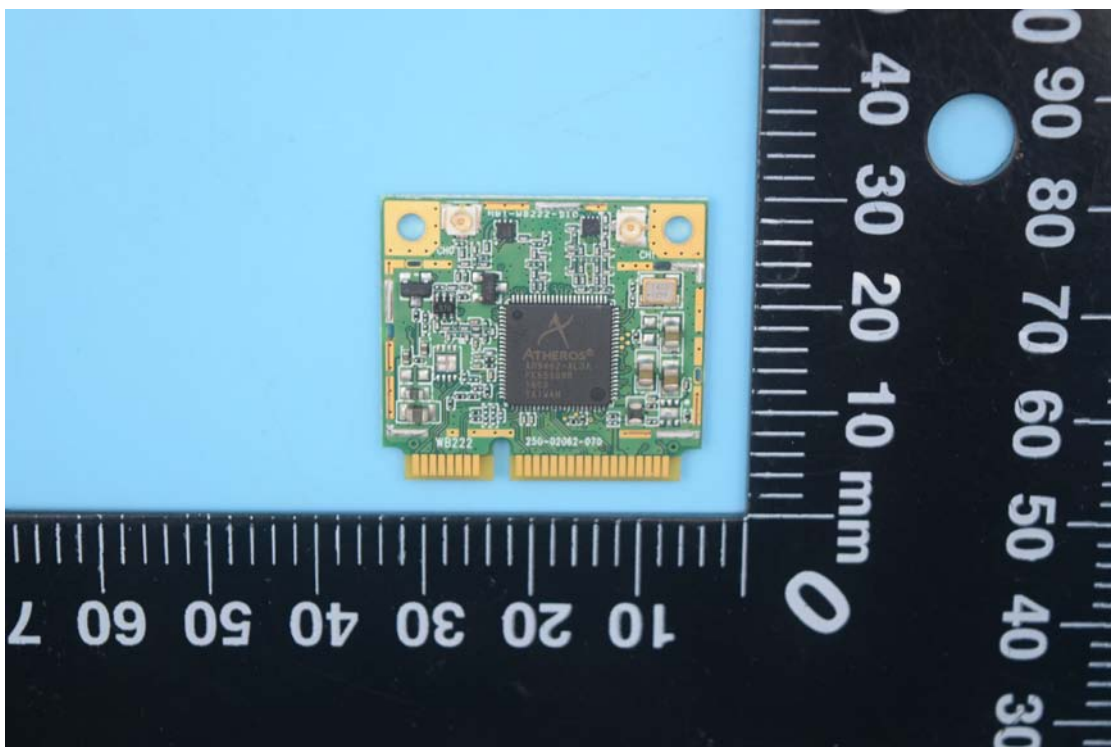

Internal Photos

FCC ID:NVI-KT9600K6BWL

1. EUT uncover view

2. Mainboard front view

3. RFID chipset

4. Mainboard rear view

5. RFID 13.56MHz antenna view

6. WIFI/BT antenna view