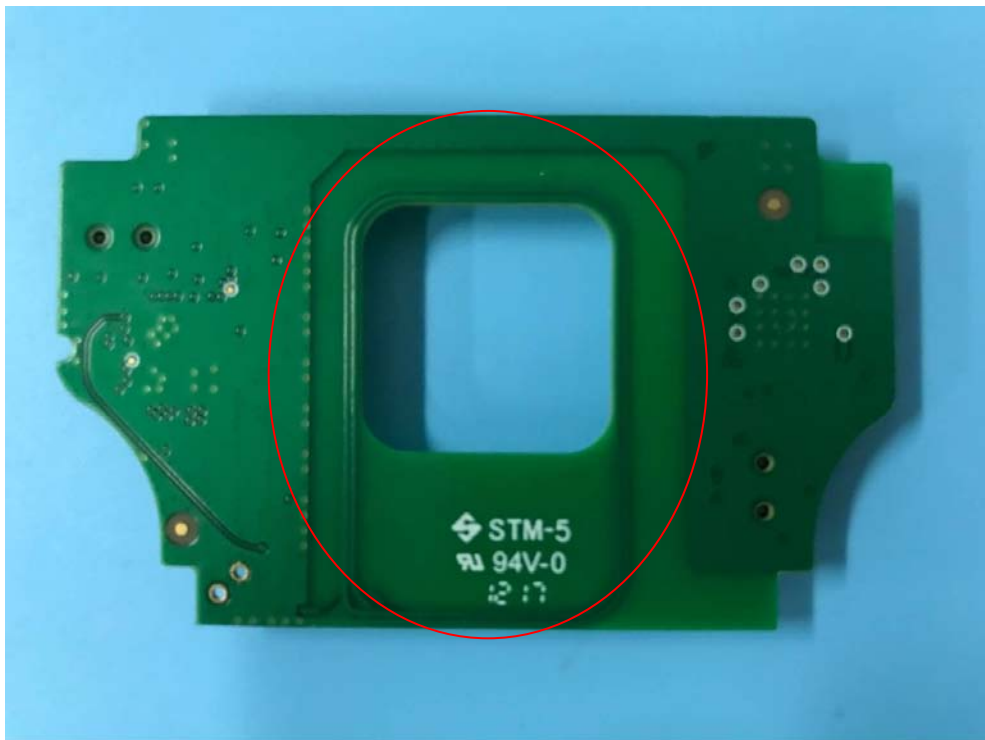

Internal Photos

FCC ID:NVI-KT9600K6BWL

1. EUT uncover view

2. Mainboard front view

3. RFID chipset

4. Mainboard rear view

5. RFID 13.56MHz antenna view

6. WIFI/BT antenna view