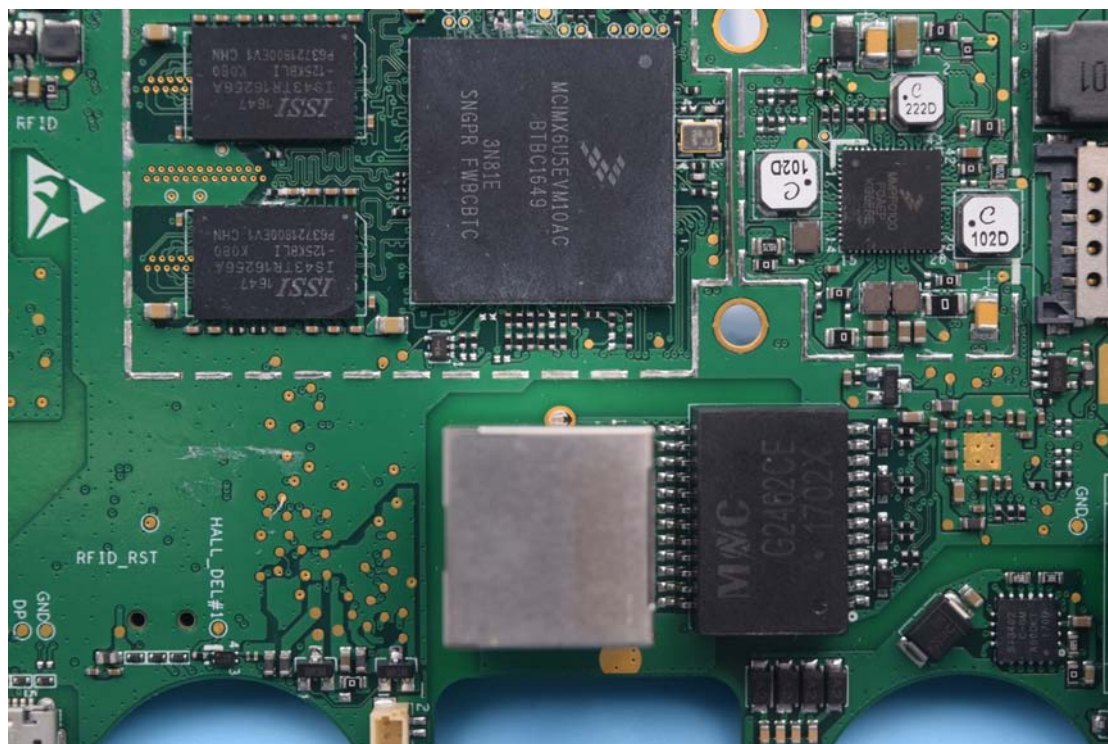

Internal Photos

FCC ID:NVI-KT9600K6BWL

1. EUT uncover view

2. Mainboard front view

3. RFID chipset

4. Mainboard rear view

5. RFID 13.56MHz antenna view

6. WIFI/BT antenna view