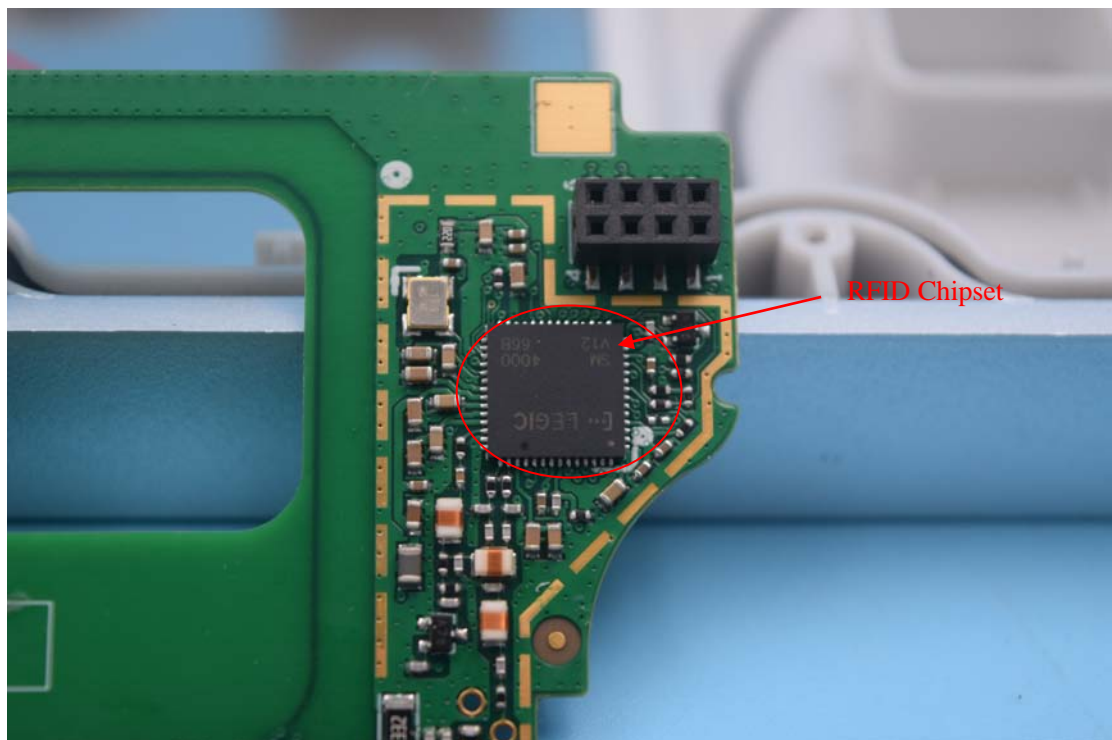

Internal Photos

FCC ID:NVI-KT9600K6BWL

1. EUT uncover view

2. Mainboard front view

3. RFID chipset

4. Mainboard rear view

5. RFID 13.56MHz antenna view

6. WIFI/BT antenna view