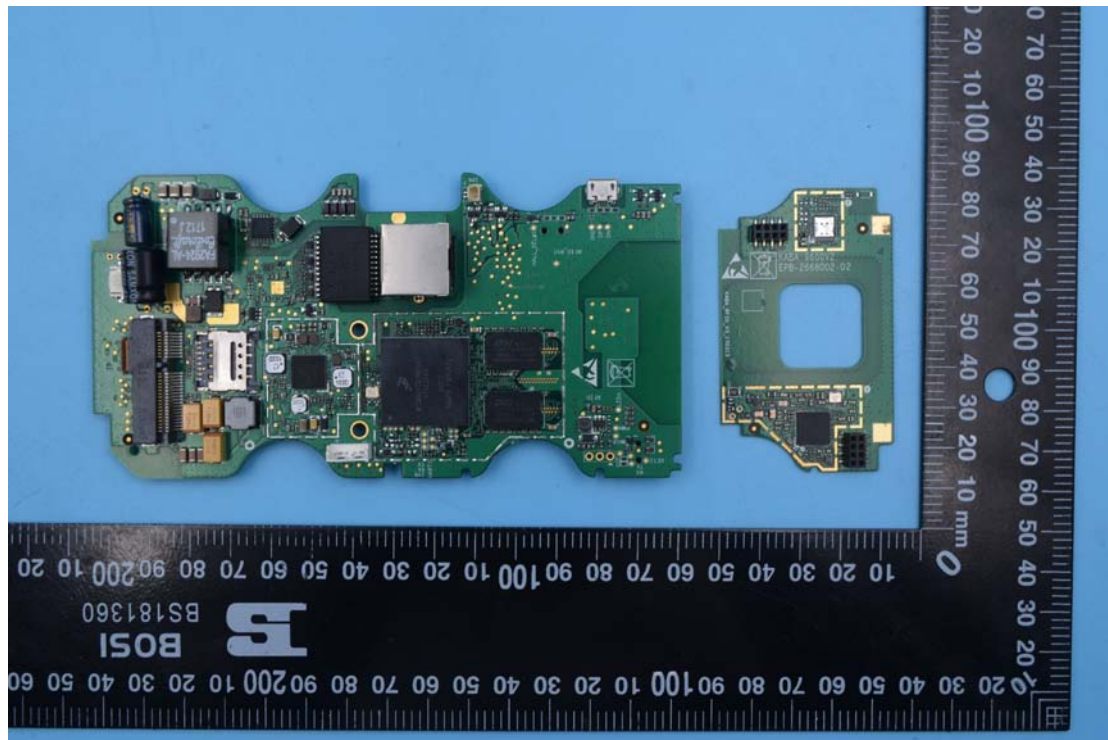

Internal Photos

FCC ID:NVI-KT9600K6BWL

1. EUT uncover view

2. Mainboard front view

3. RFID chipset

4. Mainboard rear view

5. RFID 13.56MHz antenna view

6. WIFI/BT antenna view