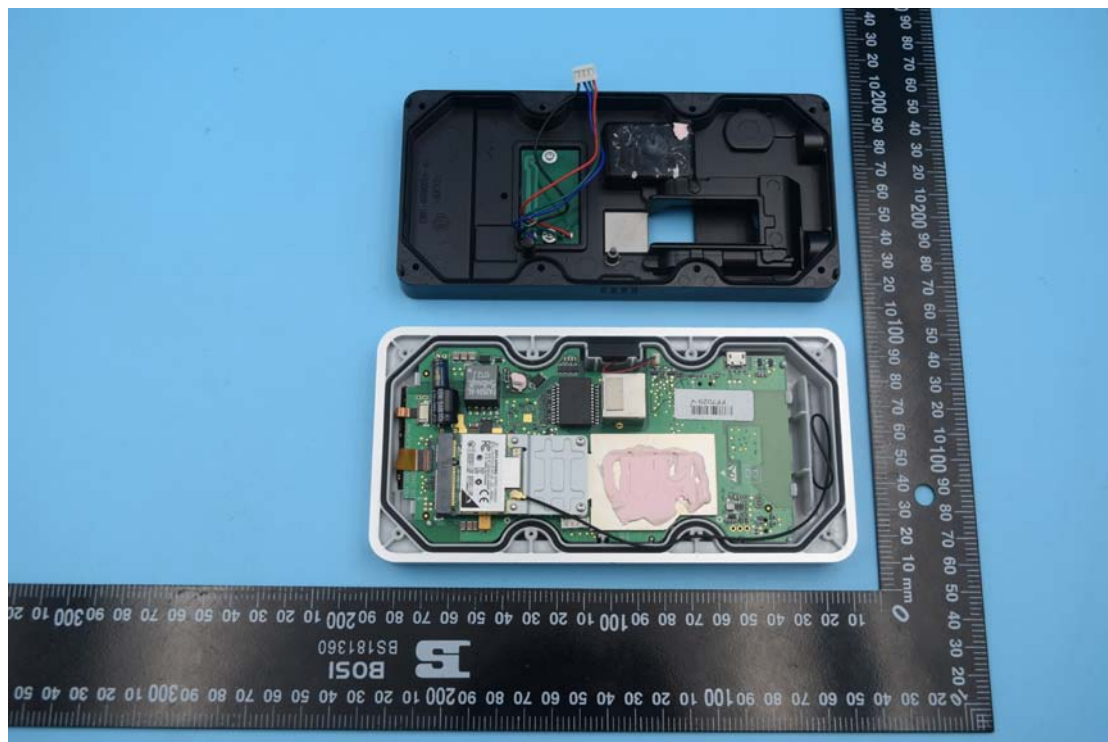

Internal Photos

FCC ID:NVI-KT9600K6BWL

1. EUT uncover view

2. Mainboard front view

3. RFID chipset

4. Mainboard rear view

5. RFID 13.56MHz antenna view

6. WIFI/BT antenna view