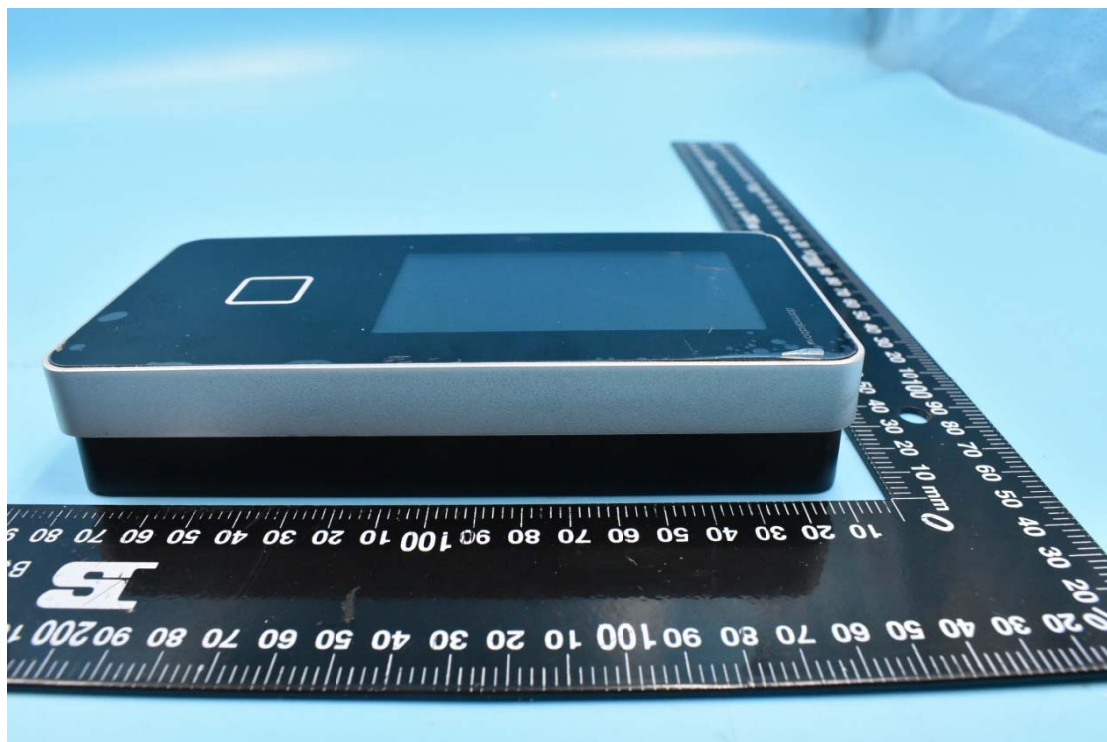

FCC ID:NVI-KT9600K6BWL

External Photos

1. EUT front view

2. EUT rear view

3. EUT left side view

4. EUT right side view

5. EUT top view

6. EUT bottom view