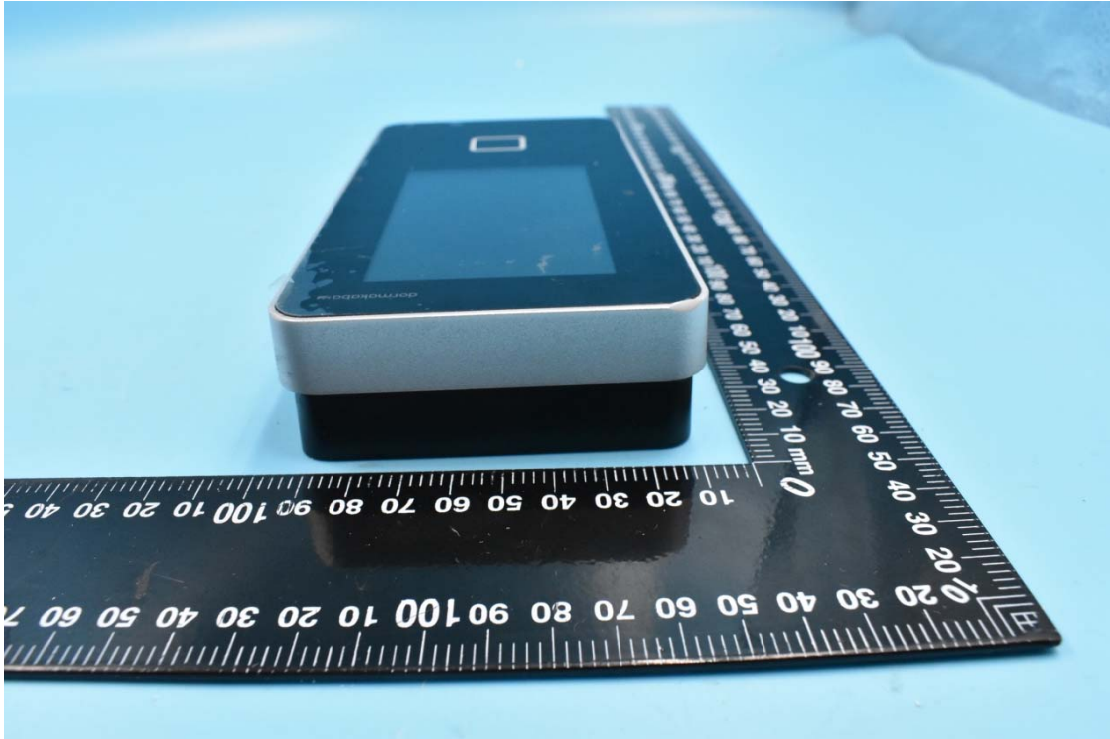

FCC ID:NVI-KT9600K6BWL

External Photos

1. EUT front view

2. EUT rear view

3. EUT left side view

4. EUT right side view

5. EUT top view

6. EUT bottom view