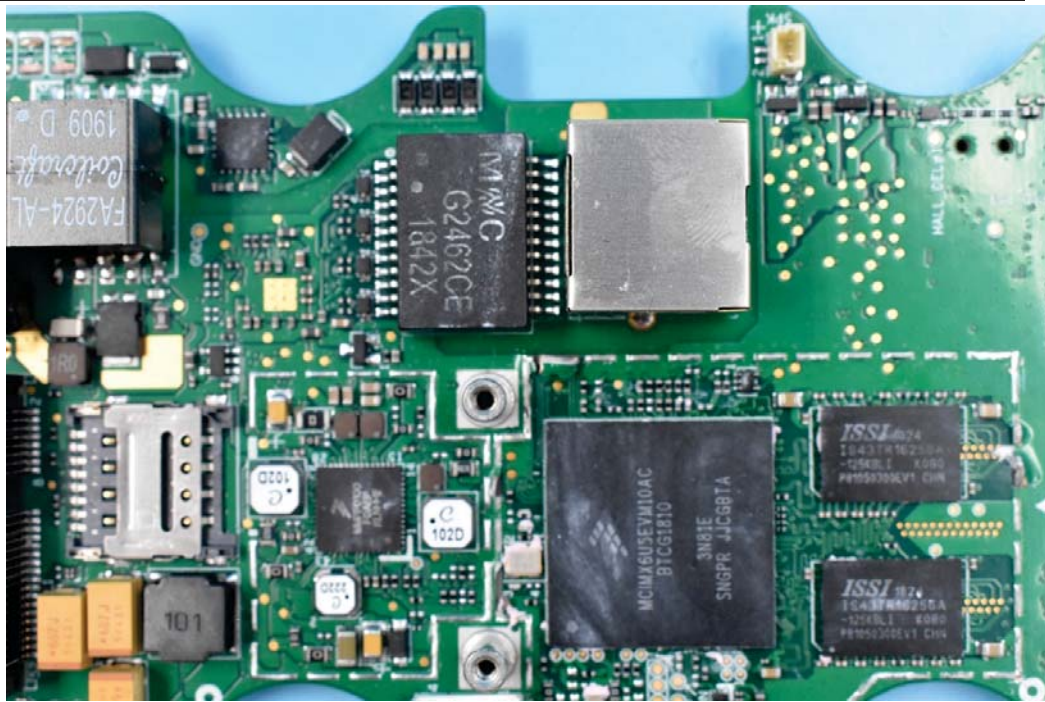

FCC ID:NVI-KT9600K6B3G

Internal Photos

1. EUT uncover view

2. Antenna view