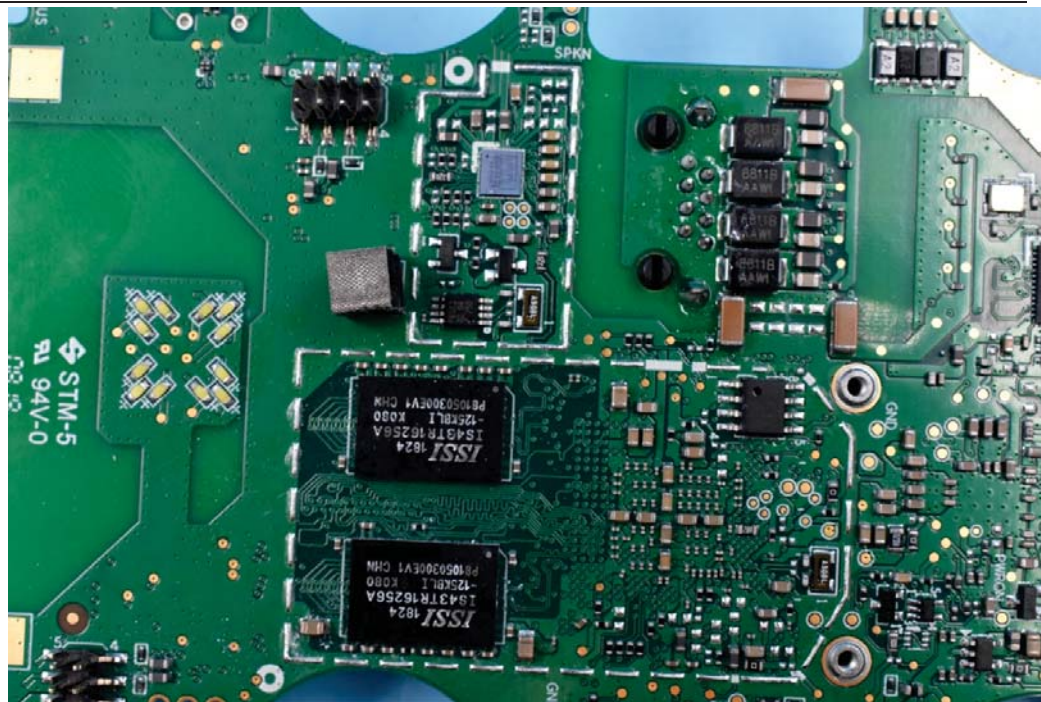

FCC ID:NVI-KT9600K6B3G

Internal Photos

1. EUT uncover view

2. Antenna view