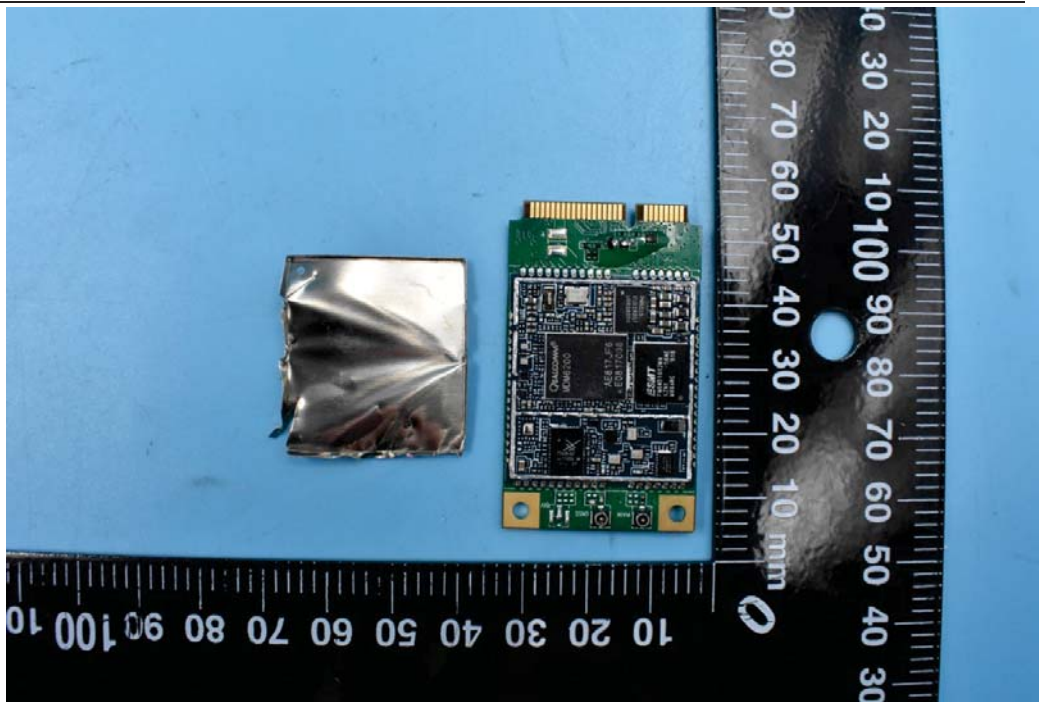

FCC ID:NVI-KT9600K6B3G

Internal Photos

1. EUT uncover view

2. Antenna view