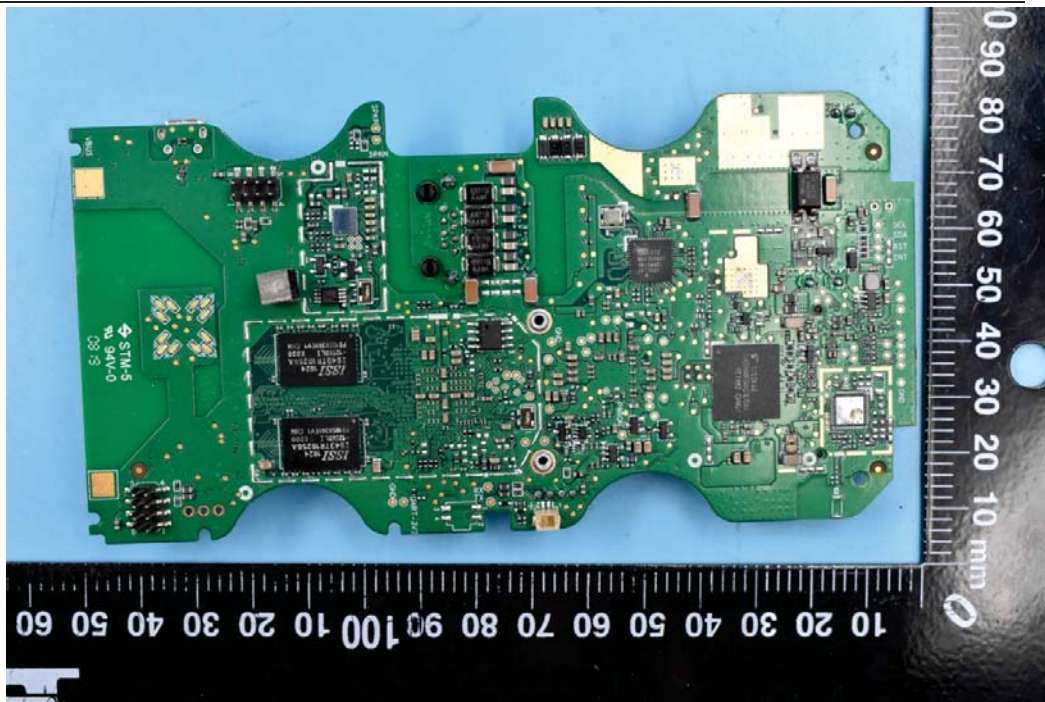

FCC ID:NVI-KT9600K6B3G

Internal Photos

1. EUT uncover view

2. Antenna view