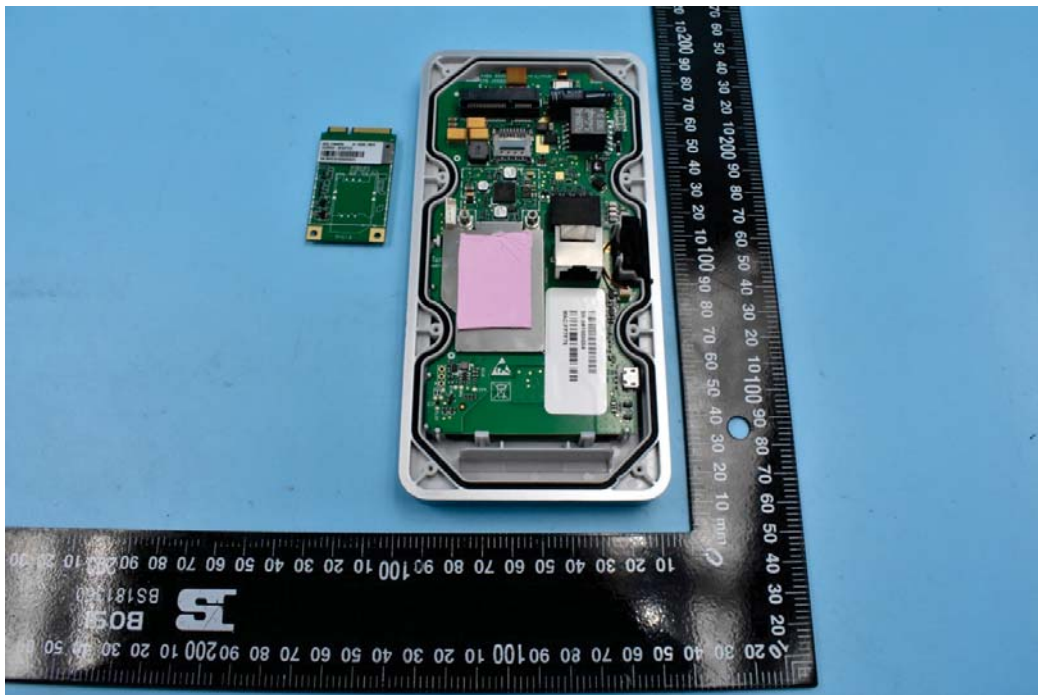

FCC ID:NVI-KT9600K6B3G

Internal Photos

1. EUT uncover view

2. Antenna view