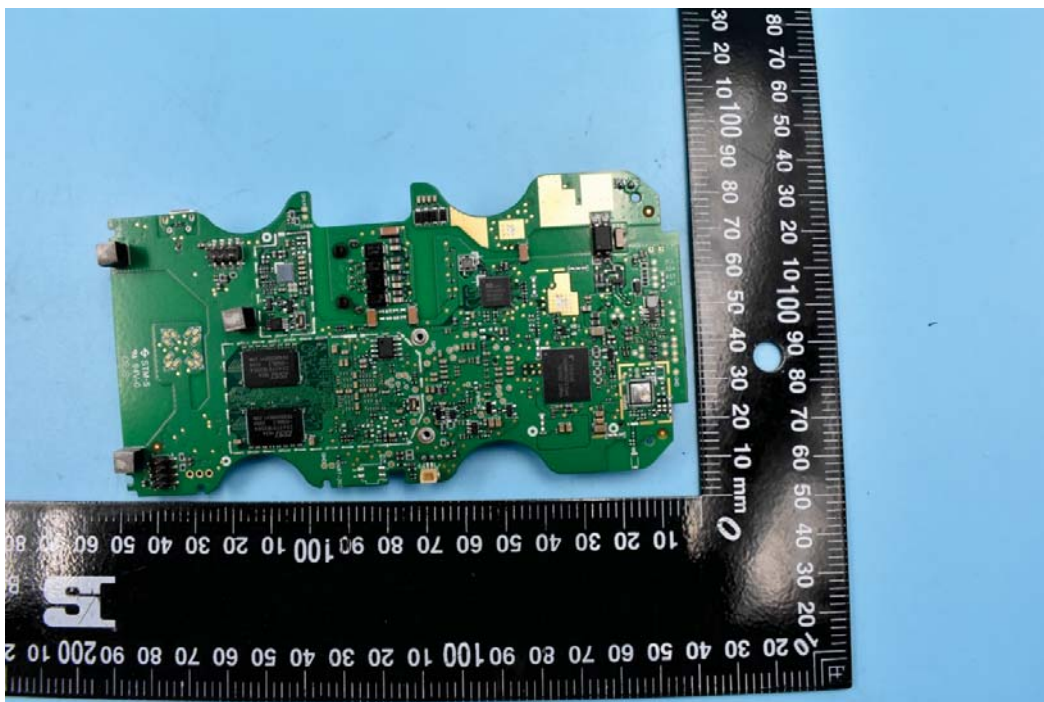

FCC ID:NVI-KT9600K6B3G

Internal Photos

1. EUT uncover view

2. Antenna view