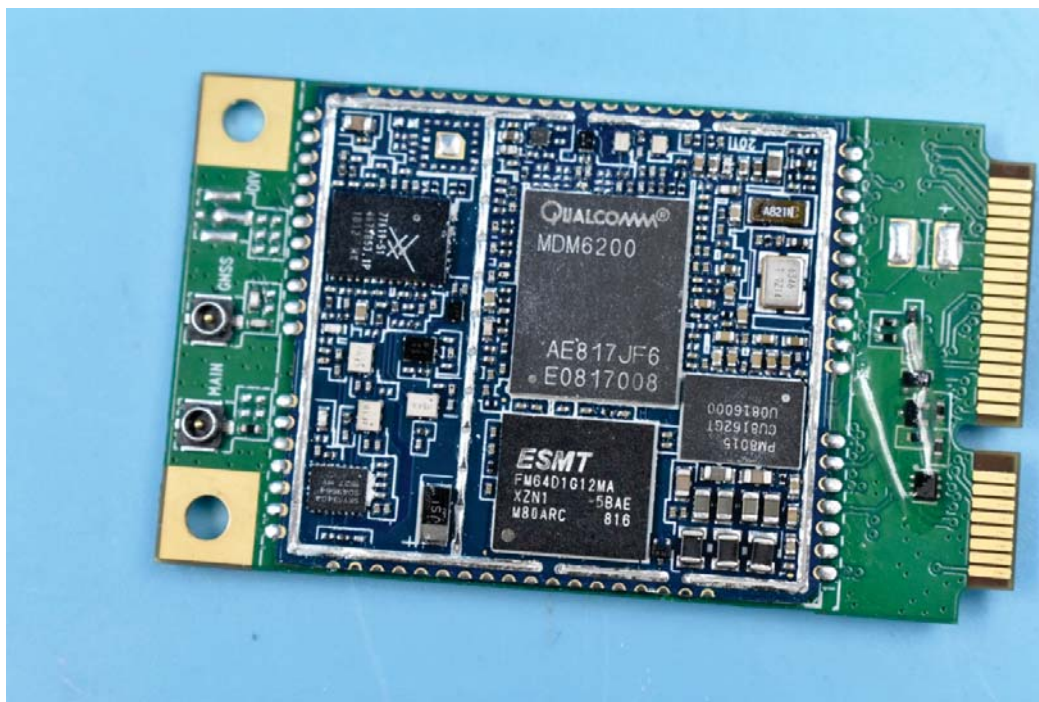

FCC ID:NVI-KT9600K6B3G

Internal Photos

1. EUT uncover view

2. Antenna view