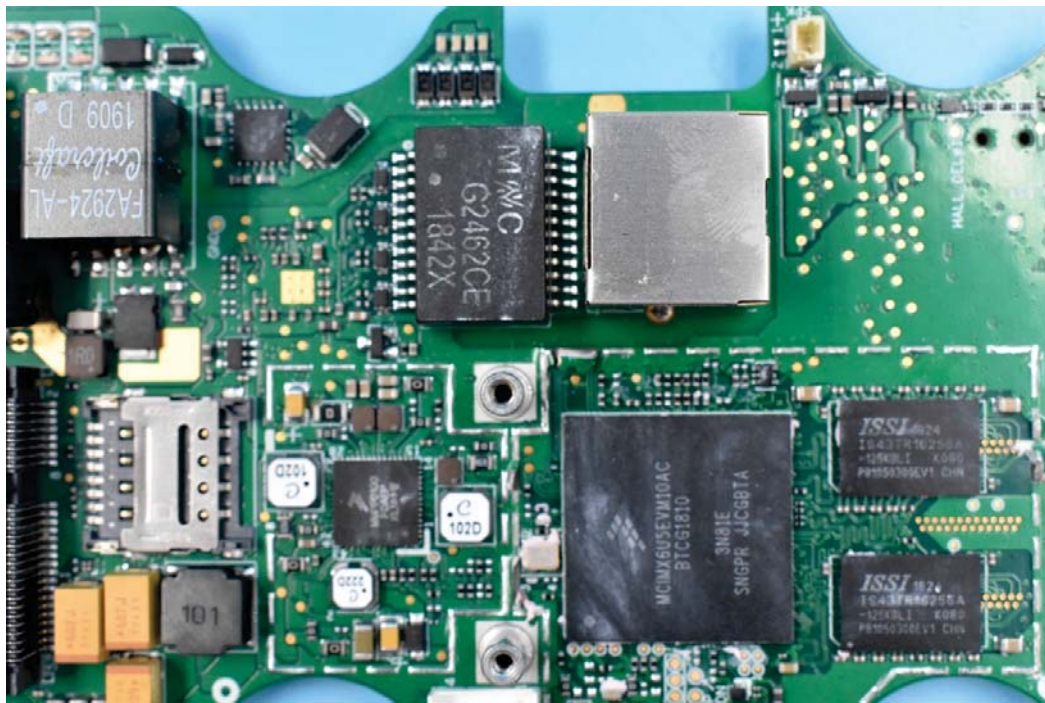

FCC ID:NVI-KT9600K6B3G

Internal Photos

1. EUT uncover view

2. Antenna view