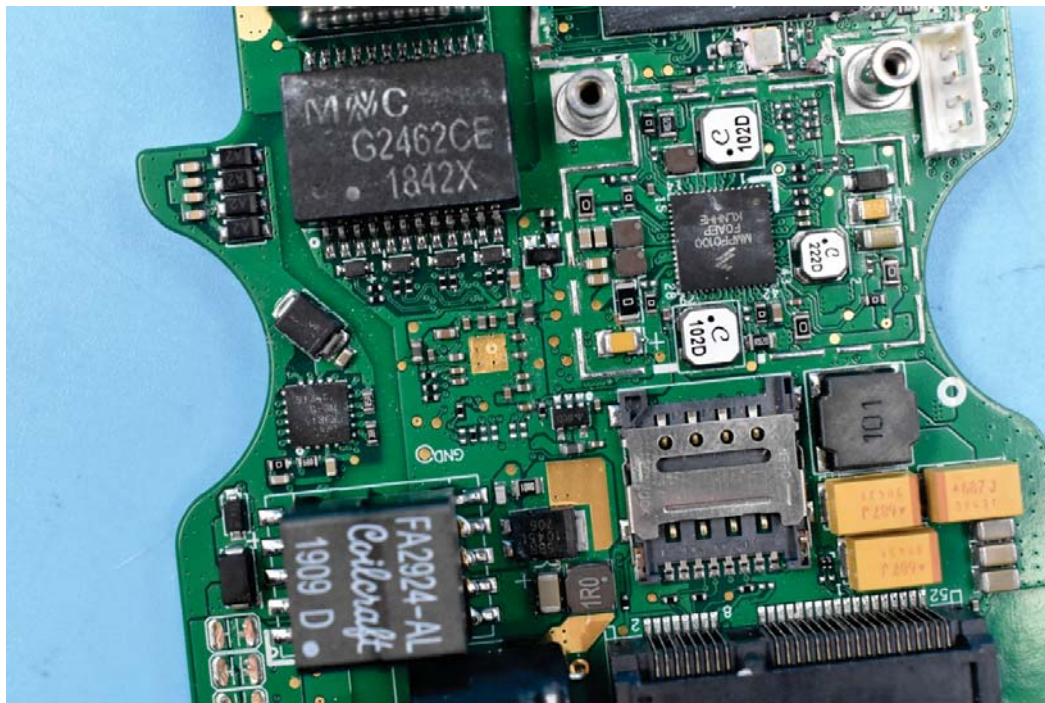

FCC ID:NVI-KT9600K6B3G

Internal Photos

1. EUT uncover view

2. Antenna view