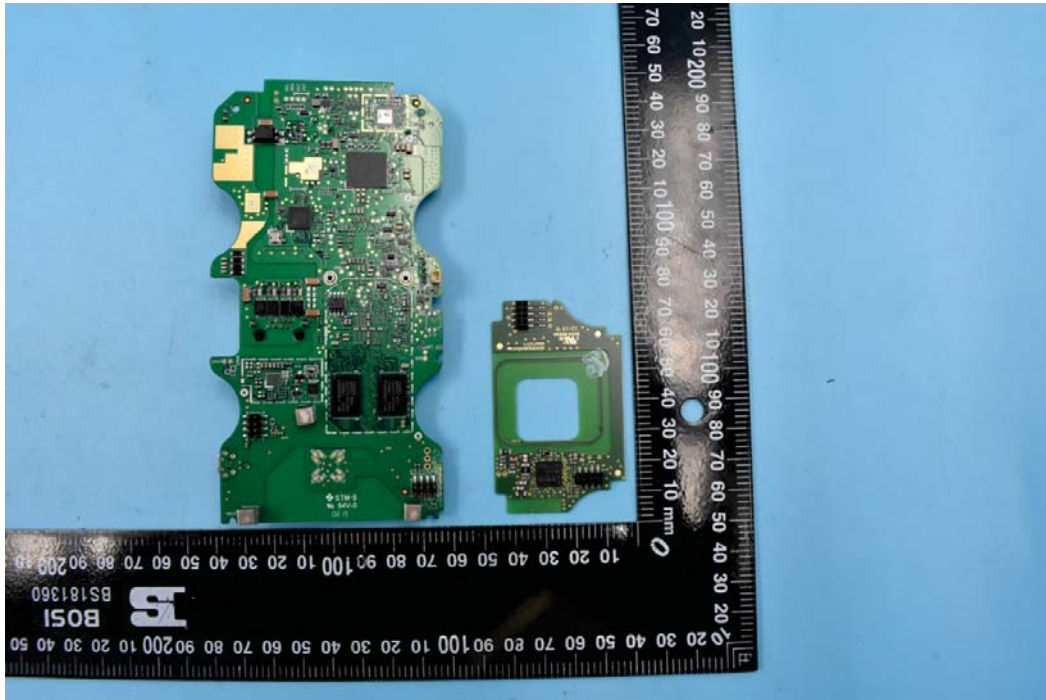

FCC ID:NVI-KT9600K6B3G

Internal Photos

1. EUT uncover view

2. Antenna view