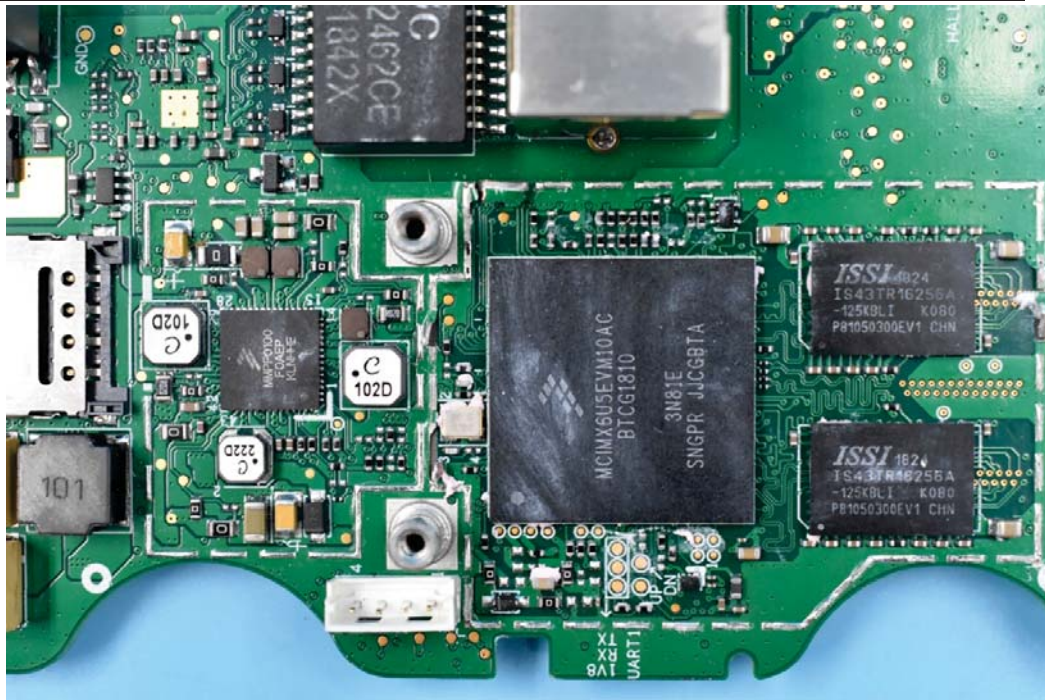

FCC ID:NVI-KT9600K6B3G

Internal Photos

1. EUT uncover view

2. Antenna view