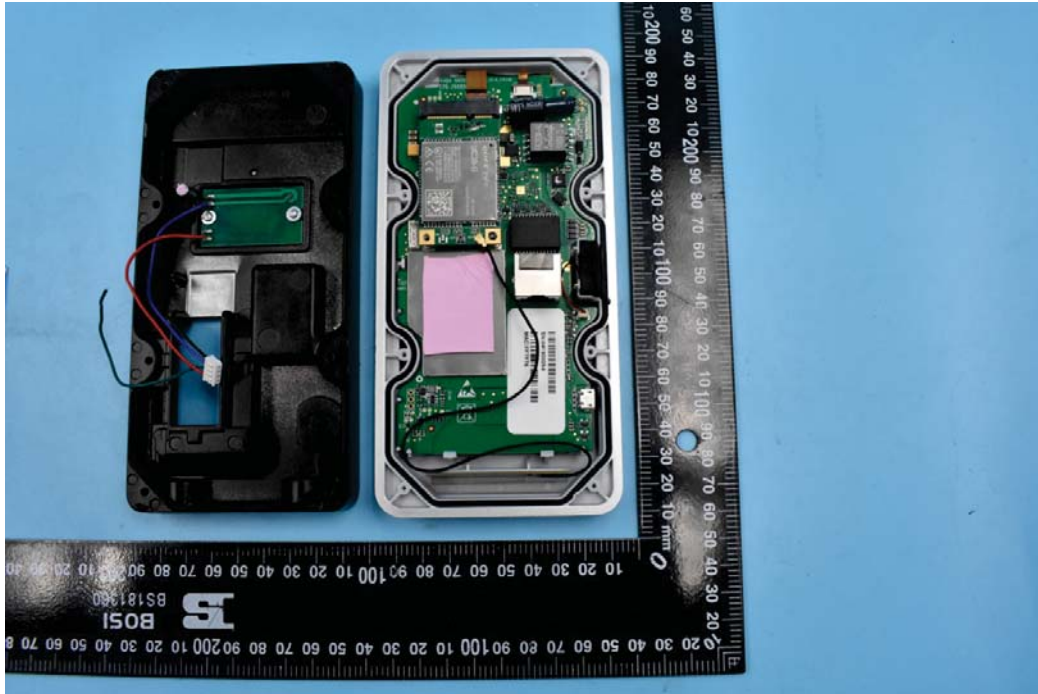

FCC ID:NVI-KT9600K6B3G

Internal Photos

1. EUT uncover view

2. Antenna view