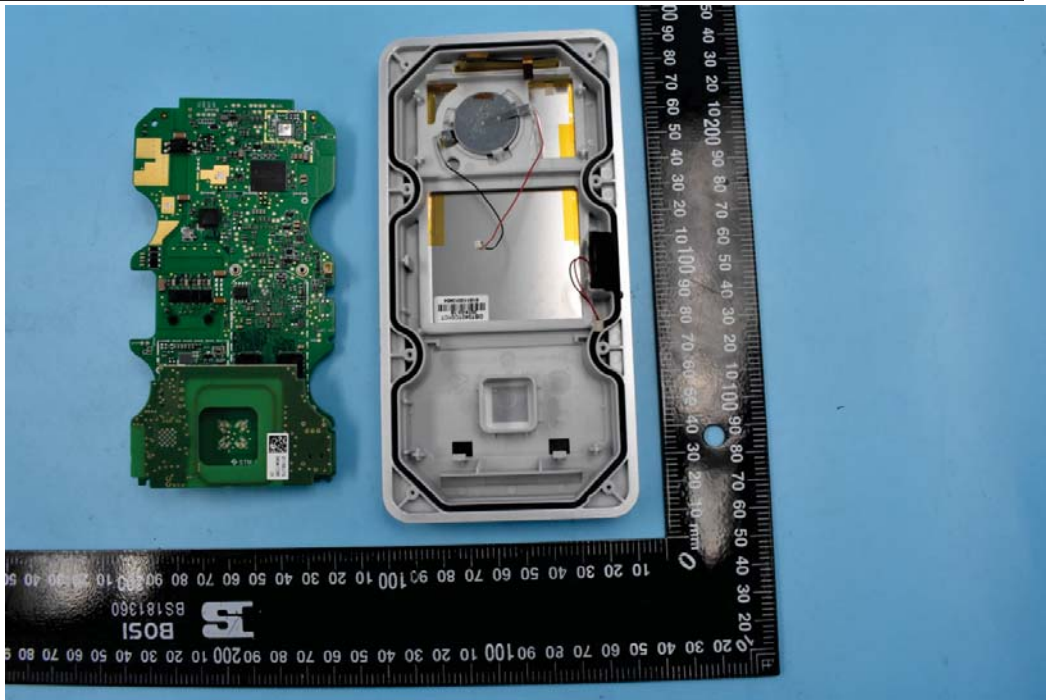

FCC ID:NVI-KT9600K6B3G

Internal Photos

1. EUT uncover view

2. Antenna view