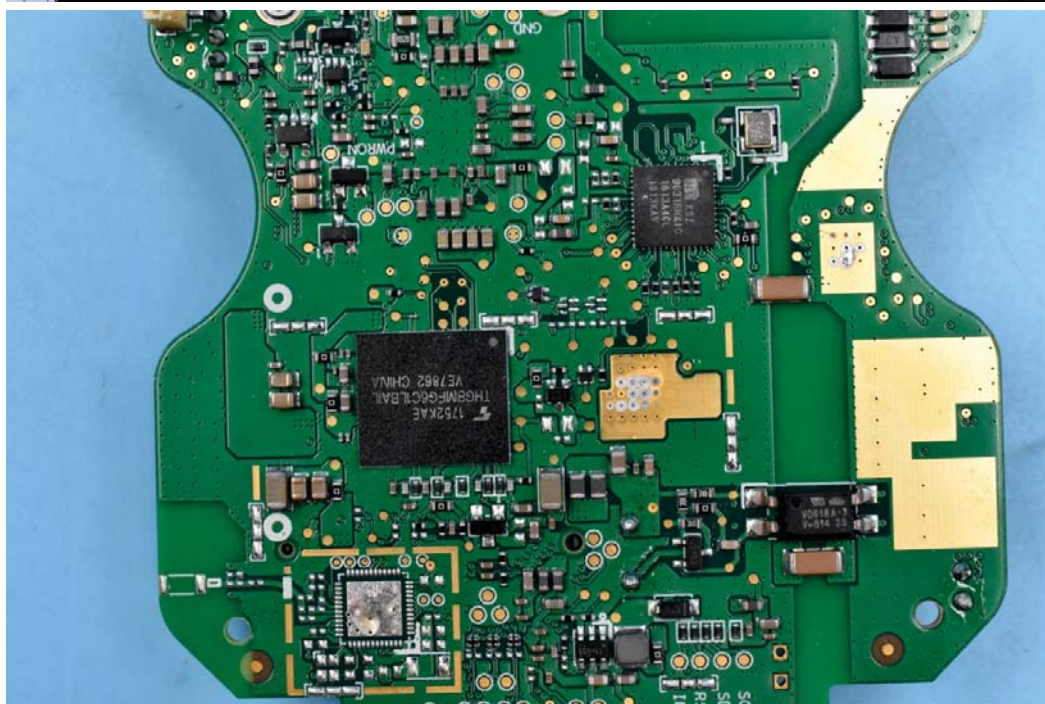

FCC ID:NVI-KT9600K6B3G

Internal Photos

1. EUT uncover view

2. Antenna view