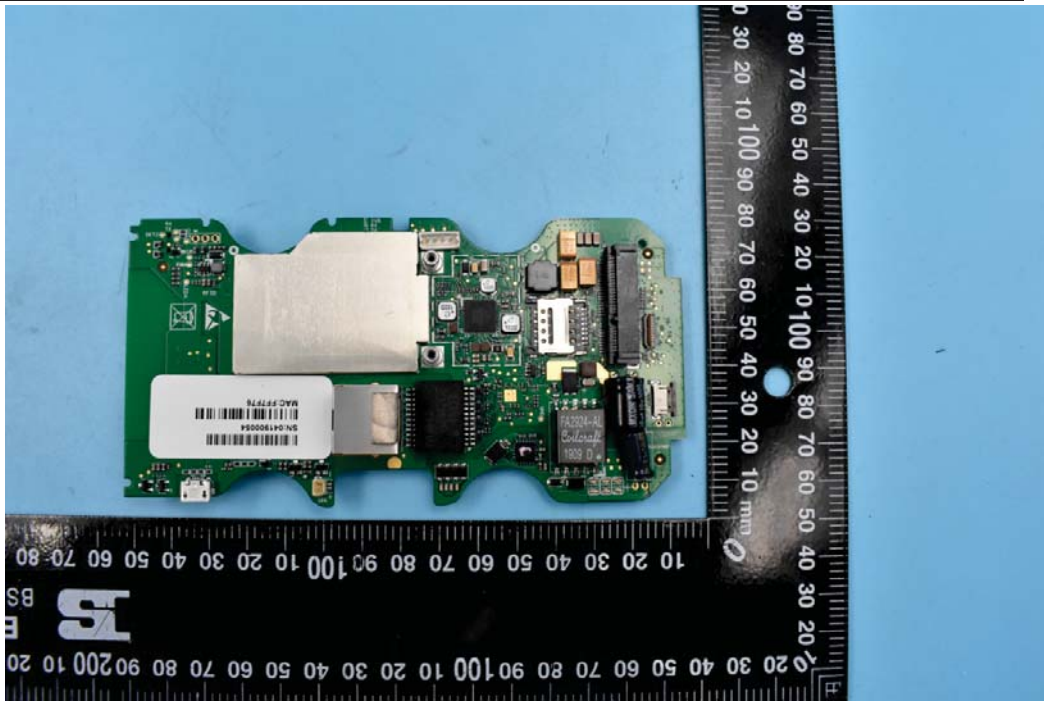

FCC ID:NVI-KT9600K6B3G

Internal Photos

1. EUT uncover view

2. Antenna view