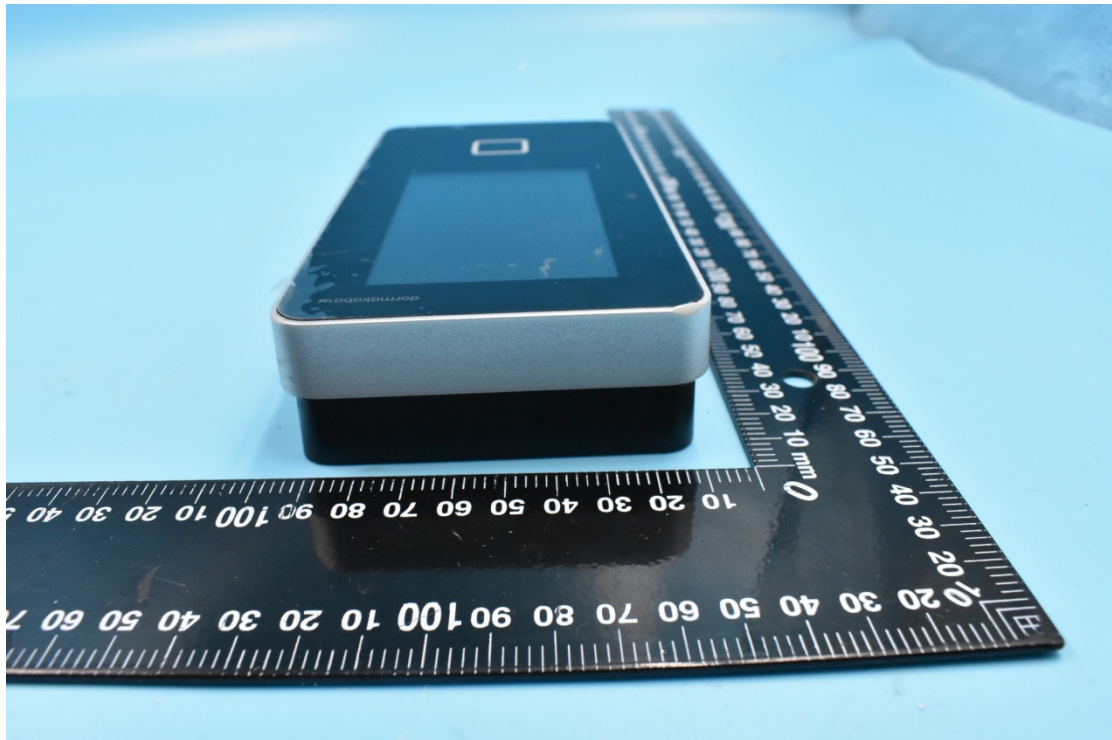

FCC ID:NVI-KT9600K6B3G

External Photos

1. EUT front view

2. EUT rear view

3. EUT left side view

4. EUT right side view

5. EUT top view

6. EUT bottom view