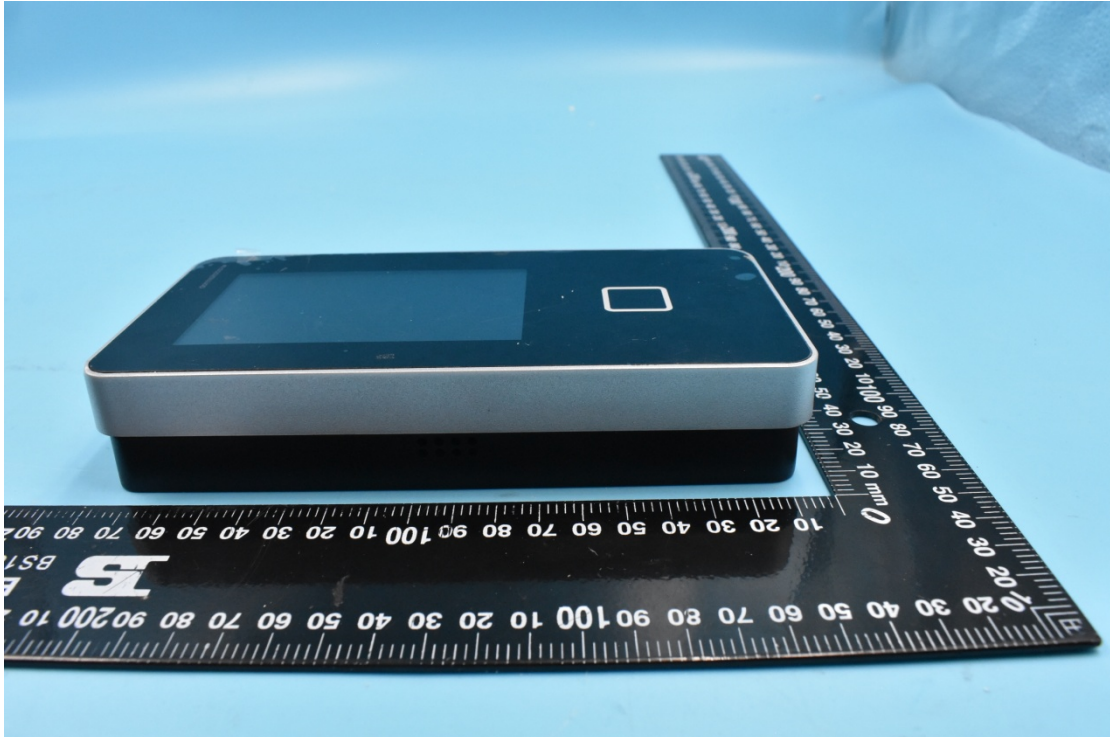

FCC ID:NVI-KT9600K6B3G

External Photos

1. EUT front view

2. EUT rear view

3. EUT left side view

4. EUT right side view

5. EUT top view

6. EUT bottom view