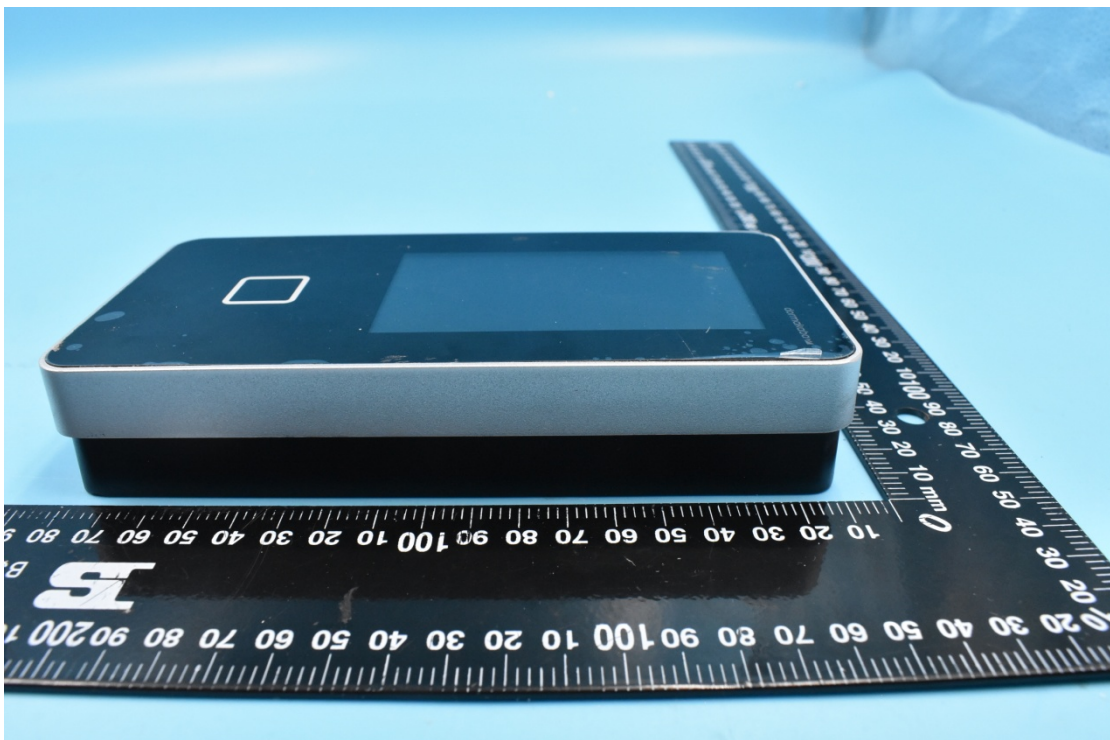

FCC ID:NVI-KT9600K6B3G

External Photos

1. EUT front view

2. EUT rear view

3. EUT left side view

4. EUT right side view

5. EUT top view

6. EUT bottom view