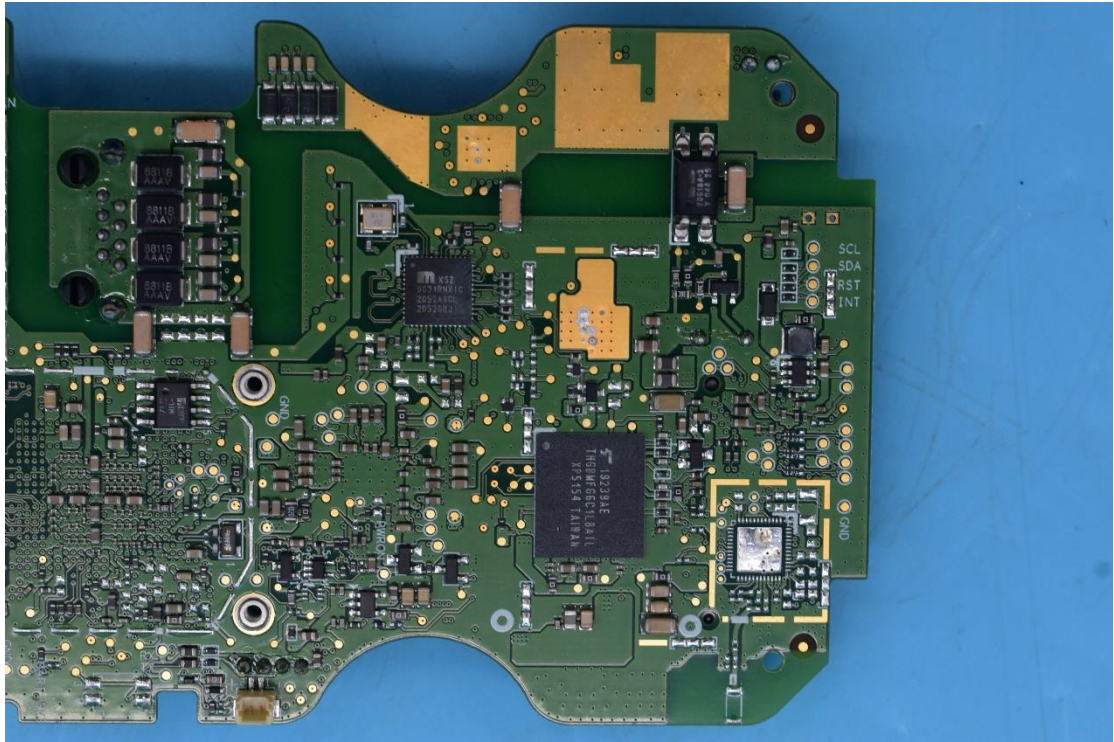

FCC ID: NVI-KT9600K6B, IC: 11038A-KT9600K6B

## Internal Photos

### 1. EUT uncover view

9600-K6 BLE

9600-K6 SBB

## 2. Antenna view

9600-K6 BLE

9600-K6 SBB