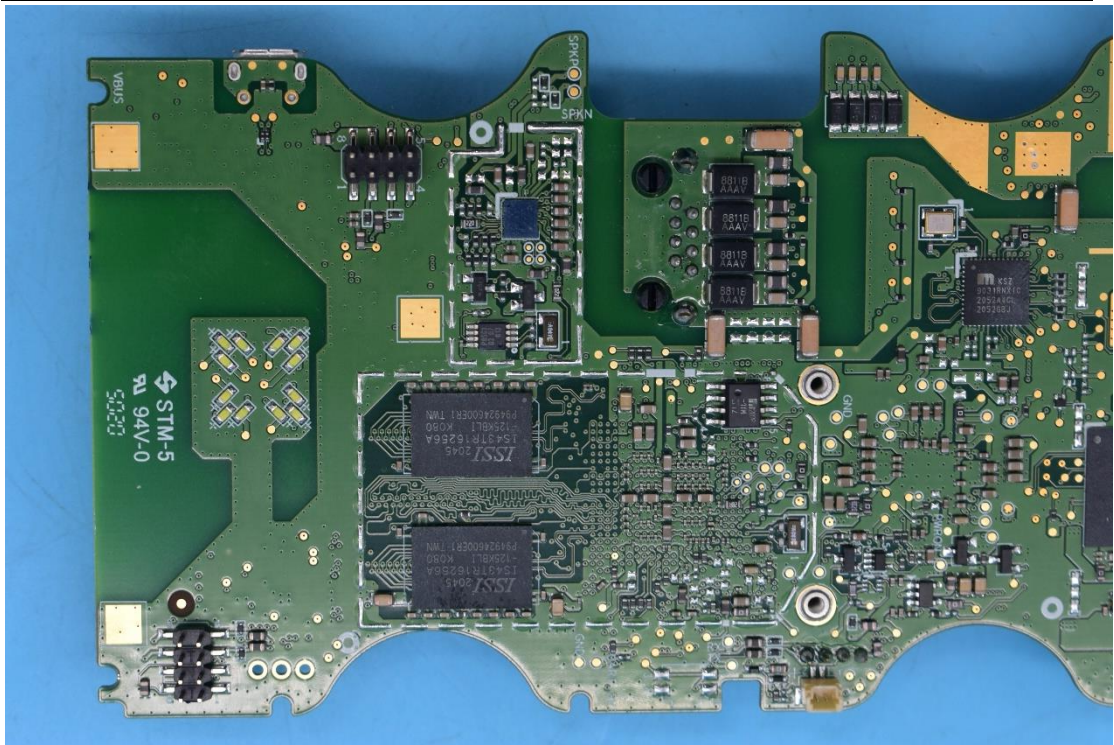

FCC ID: NVI-KT9600K6B, IC: 11038A-KT9600K6B

## Internal Photos

### 1. EUT uncover view

9600-K6 BLE

9600-K6 SBB

## 2. Antenna view

9600-K6 BLE

9600-K6 SBB