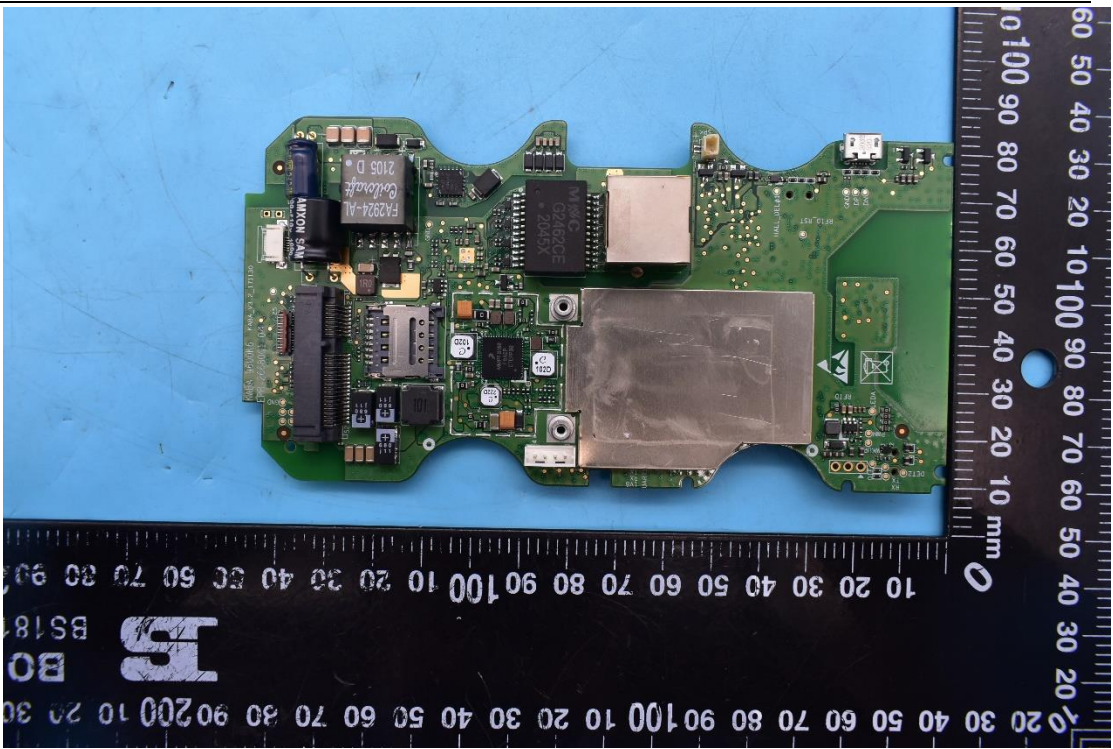

FCC ID: NVI-KT9600K6B, IC: 11038A-KT9600K6B

## Internal Photos

### 1. EUT uncover view

9600-K6 BLE

9600-K6 SBB