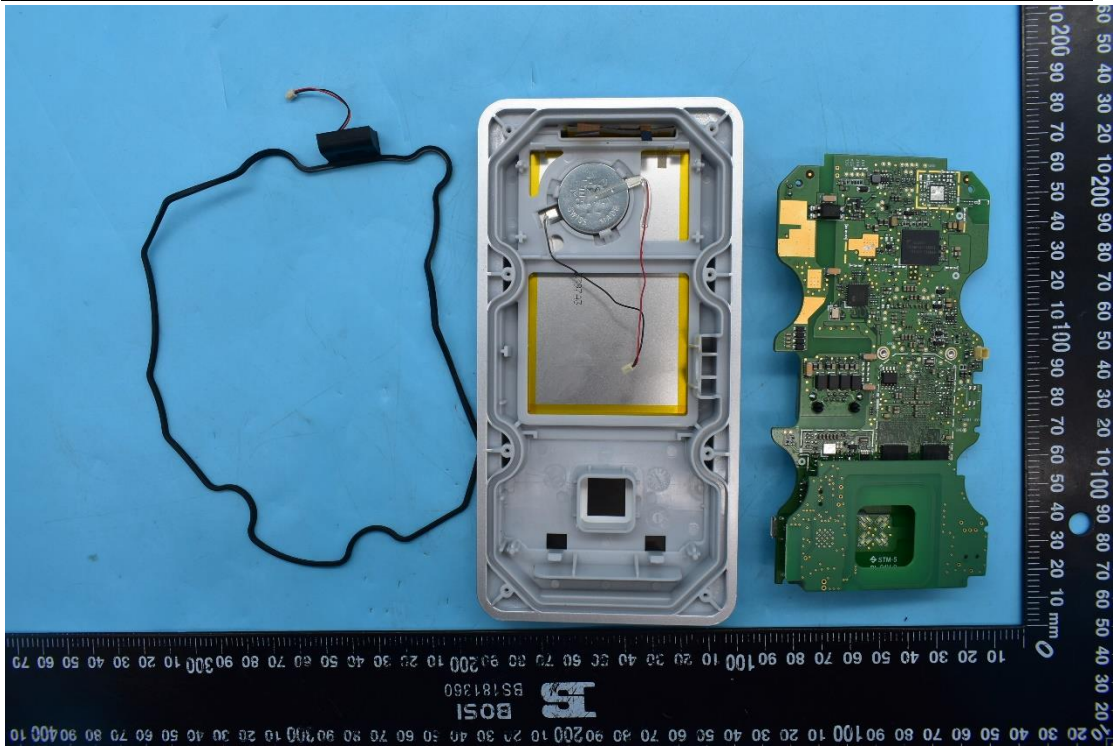

FCC ID: NVI-KT9600K6B, IC: 11038A-KT9600K6B

## Internal Photos

### 1. EUT uncover view

9600-K6 BLE

9600-K6 SBB