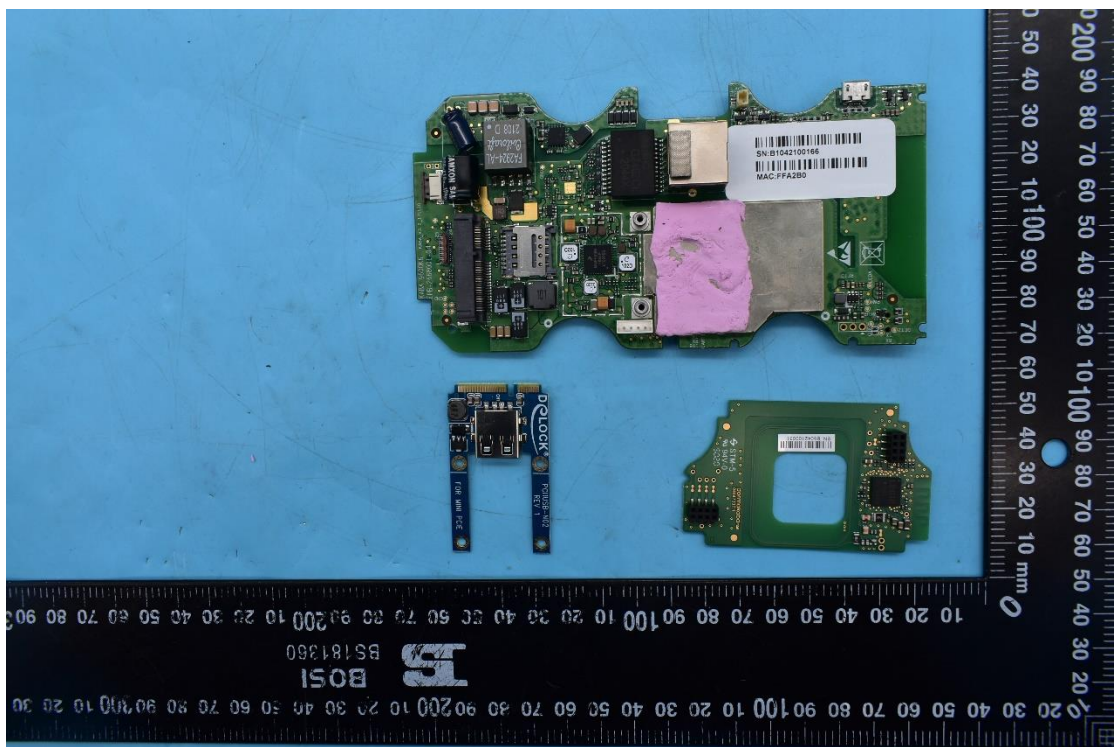

FCC ID: NVI-KT9600K6B, IC: 11038A-KT9600K6B

## Internal Photos

### 1. EUT uncover view

9600-K6 BLE

9600-K6 SBB

## 2. Antenna view

9600-K6 BLE

9600-K6 SBB