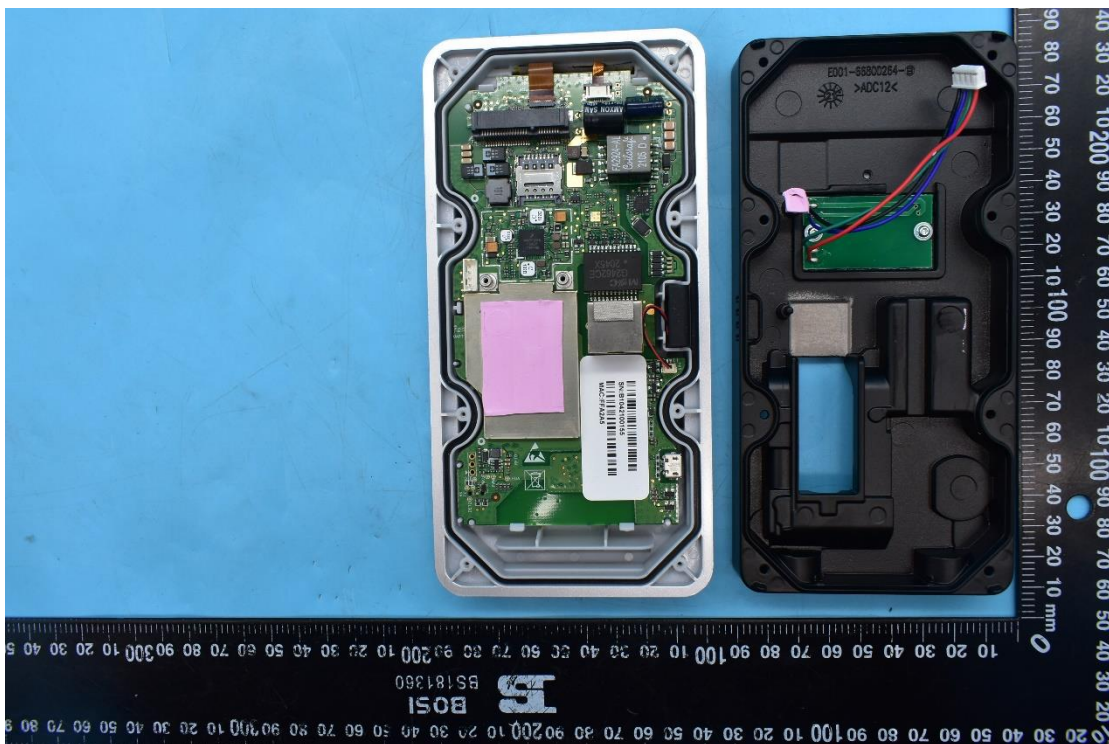

FCC ID: NVI-KT9600K6B, IC: 11038A-KT9600K6B

Internal Photos

1. EUT uncover view

9600-K6 BLE