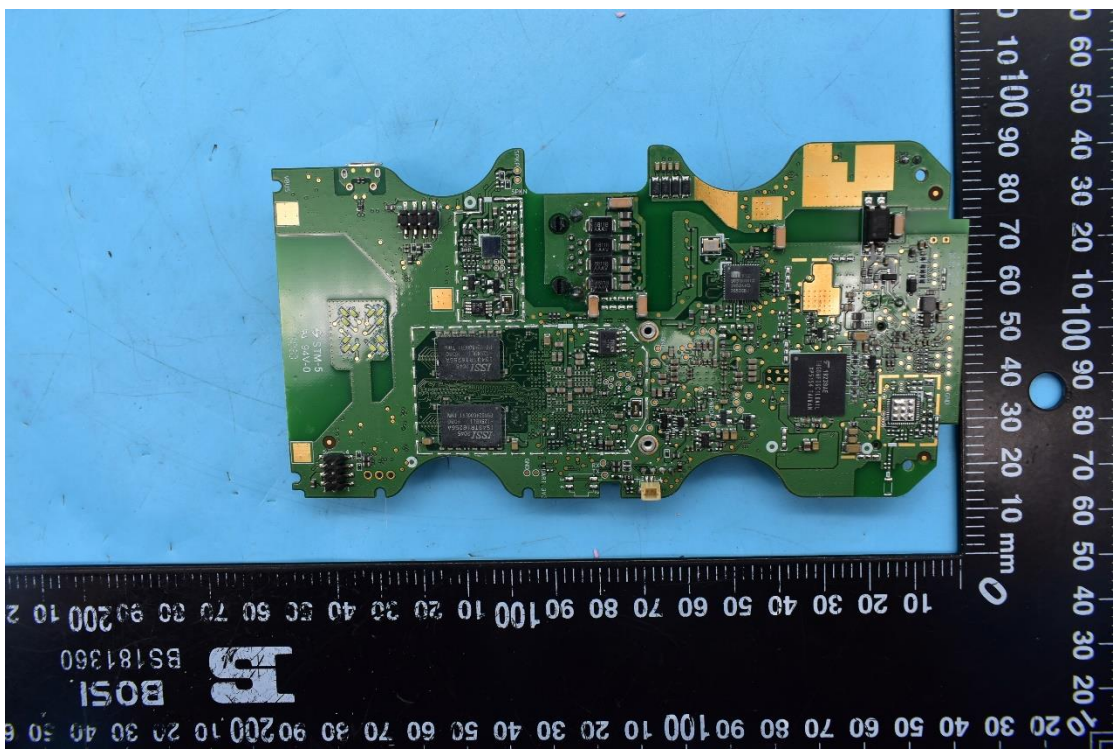

FCC ID: NVI-KT9600K6B, IC: 11038A-KT9600K6B

## Internal Photos

### 1. EUT uncover view

9600-K6 BLE

9600-K6 SBB

## 2. Antenna view

9600-K6 BLE

9600-K6 SBB