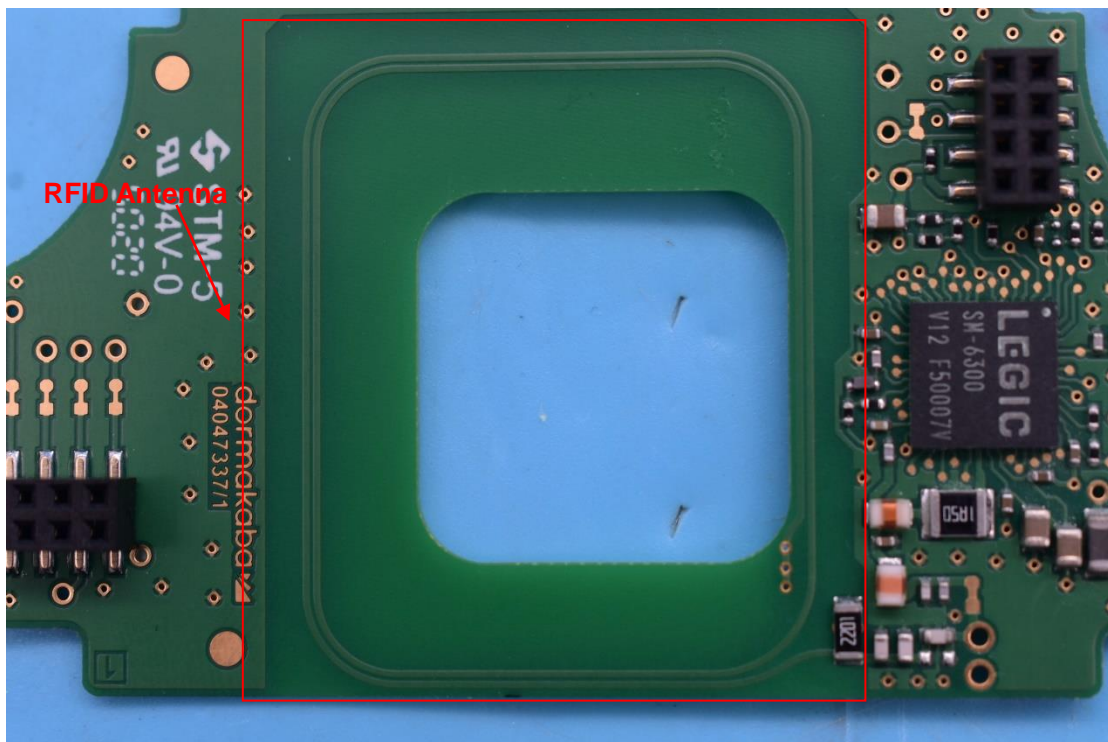

FCC ID: NVI-KT9600K6B, IC: 11038A-KT9600K6B

## Internal Photos

### 1. EUT uncover view

9600-K6 BLE

9600-K6 SBB

## 2. Antenna view

9600-K6 BLE

9600-K6 SBB