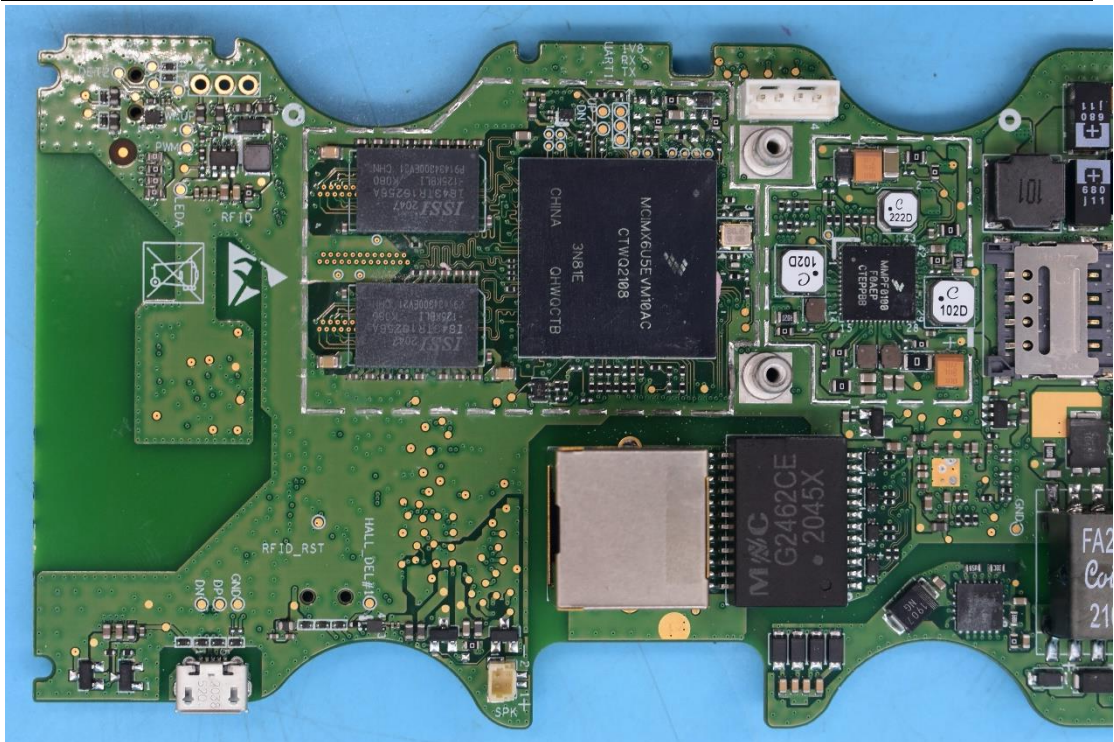

FCC ID: NVI-KT9600K6B, IC: 11038A-KT9600K6B

## Internal Photos

### 1. EUT uncover view

9600-K6 BLE

9600-K6 SBB

## 2. Antenna view

9600-K6 BLE

9600-K6 SBB