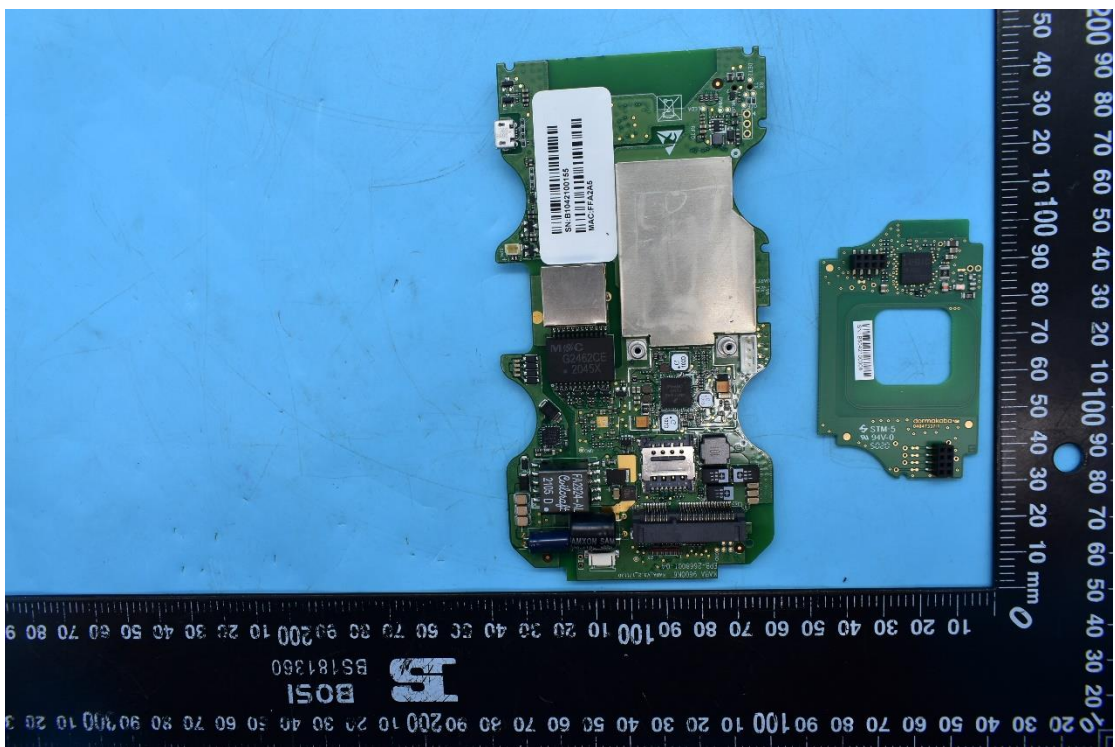

FCC ID: NVI-KT9600K6B, IC: 11038A-KT9600K6B

## Internal Photos

### 1. EUT uncover view

9600-K6 BLE

9600-K6 SBB