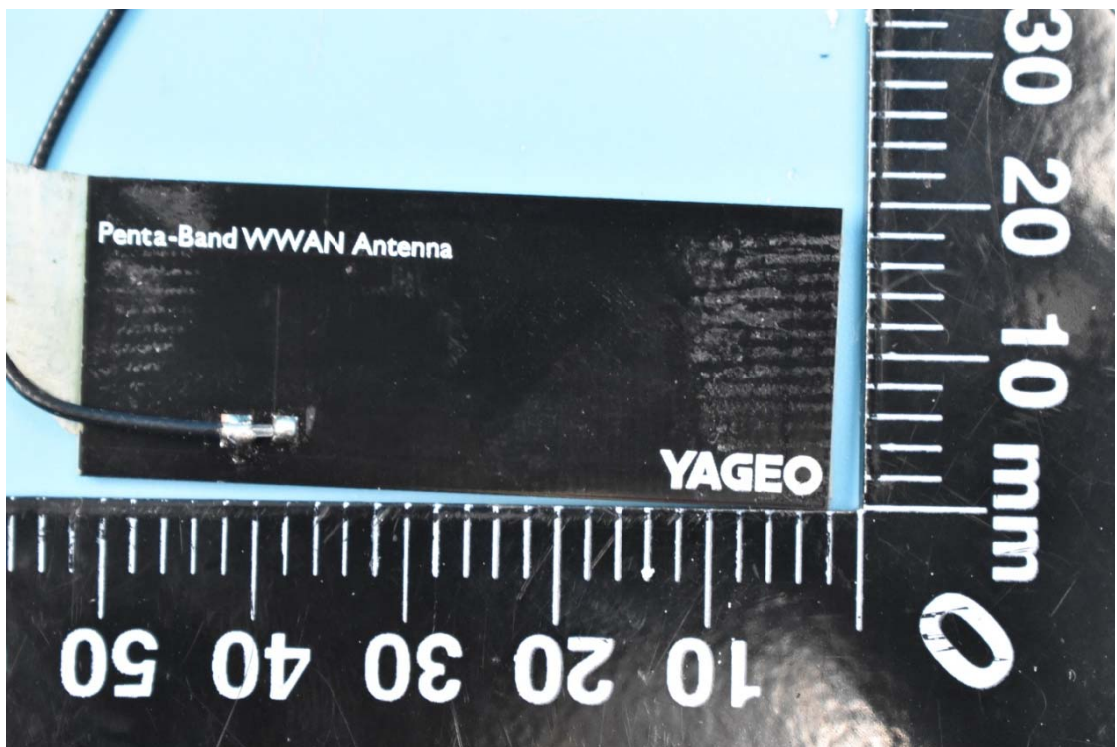

FCC ID:NVI-KT9600K6B

Internal Photos

1. EUT uncover view

2. Antenna view

NFC Antenna