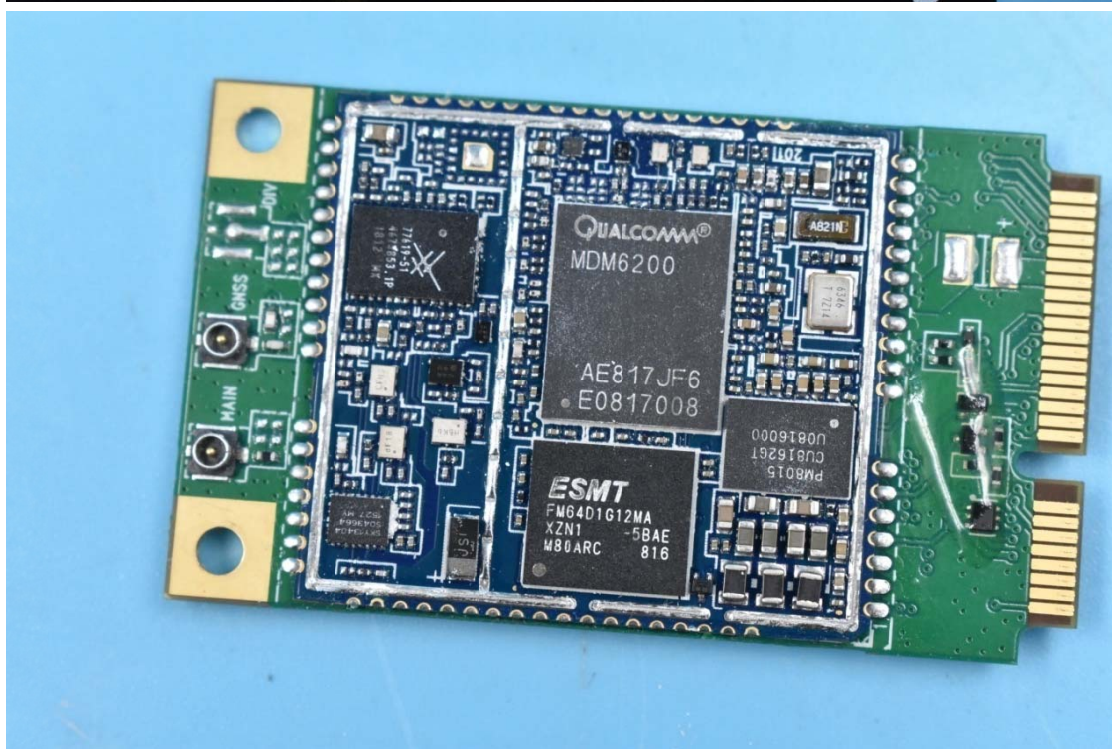

FCC ID:NVI-KT9600K6B

Internal Photos

1. EUT uncover view

2. Antenna view

NFC Antenna