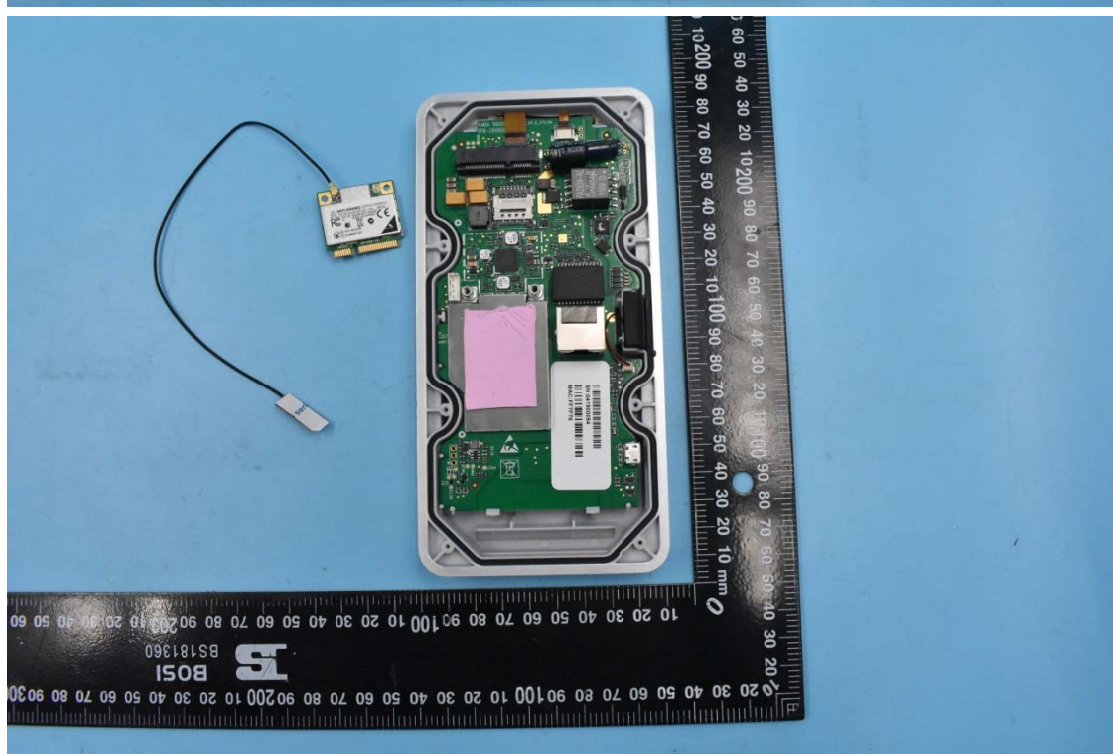

FCC ID:NVI-KT9600K6B

Internal Photos

1. EUT uncover view

2. Antenna view

NFC Antenna