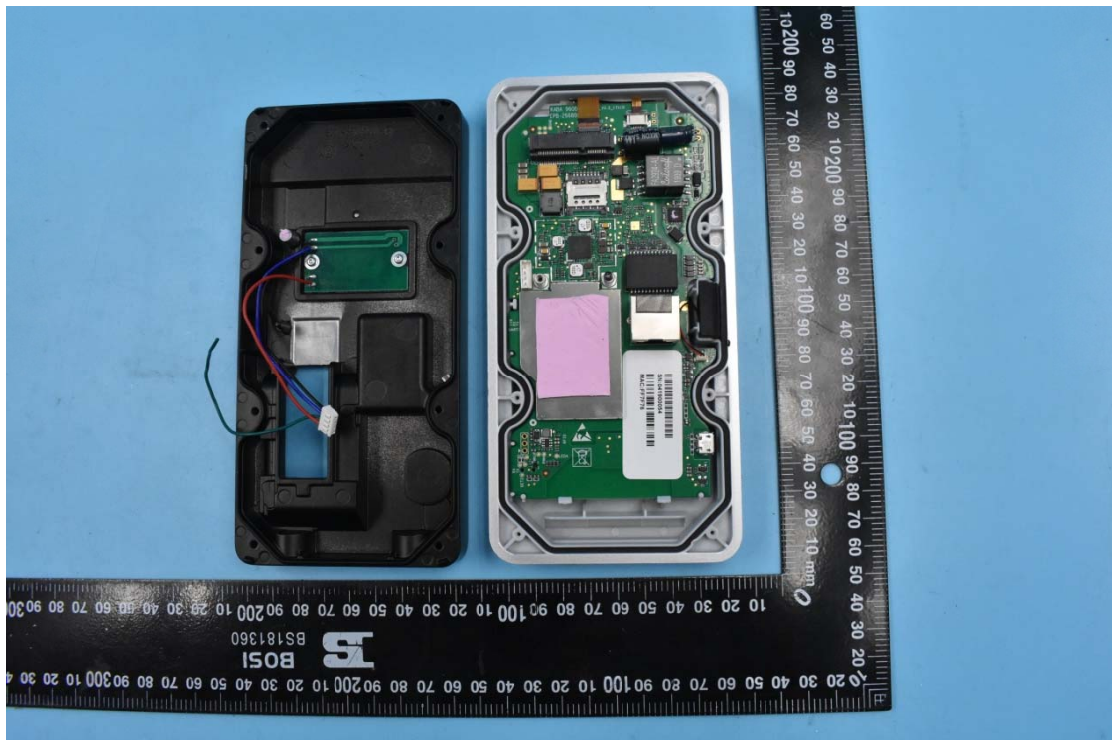

FCC ID:NVI-KT9600K6B

Internal Photos

1. EUT uncover view

2. Antenna view

NFC Antenna