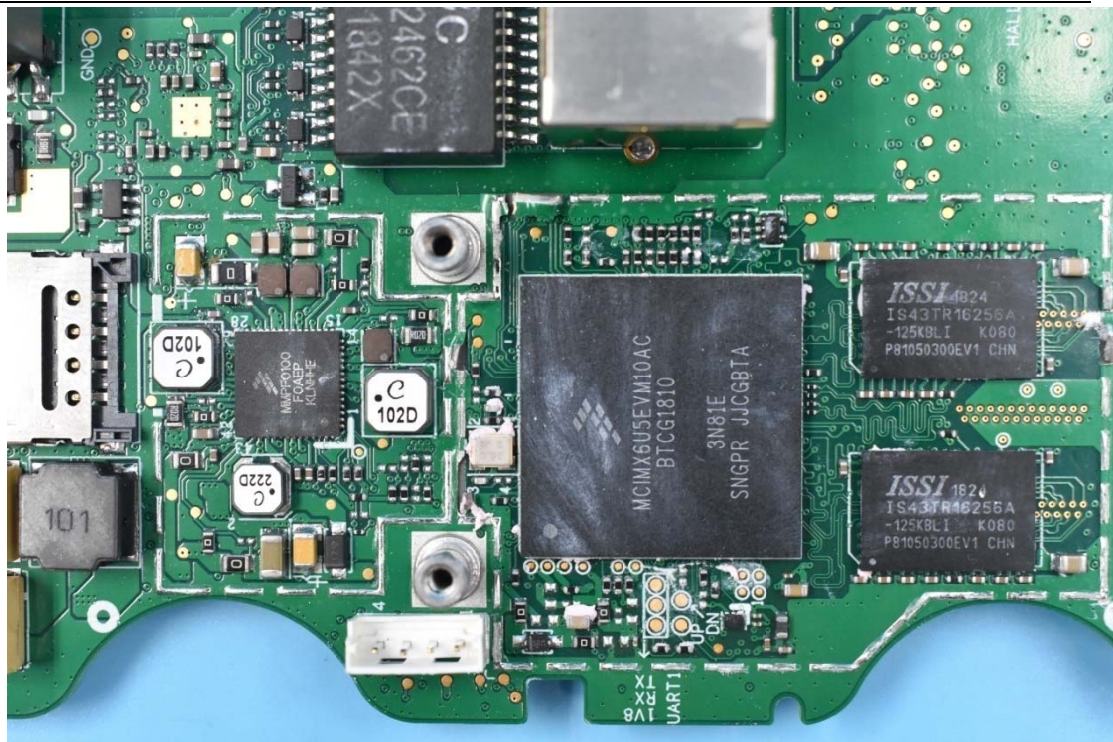

FCC ID:NVI-KT9600K6B

Internal Photos

1. EUT uncover view

2. Antenna view

NFC Antenna