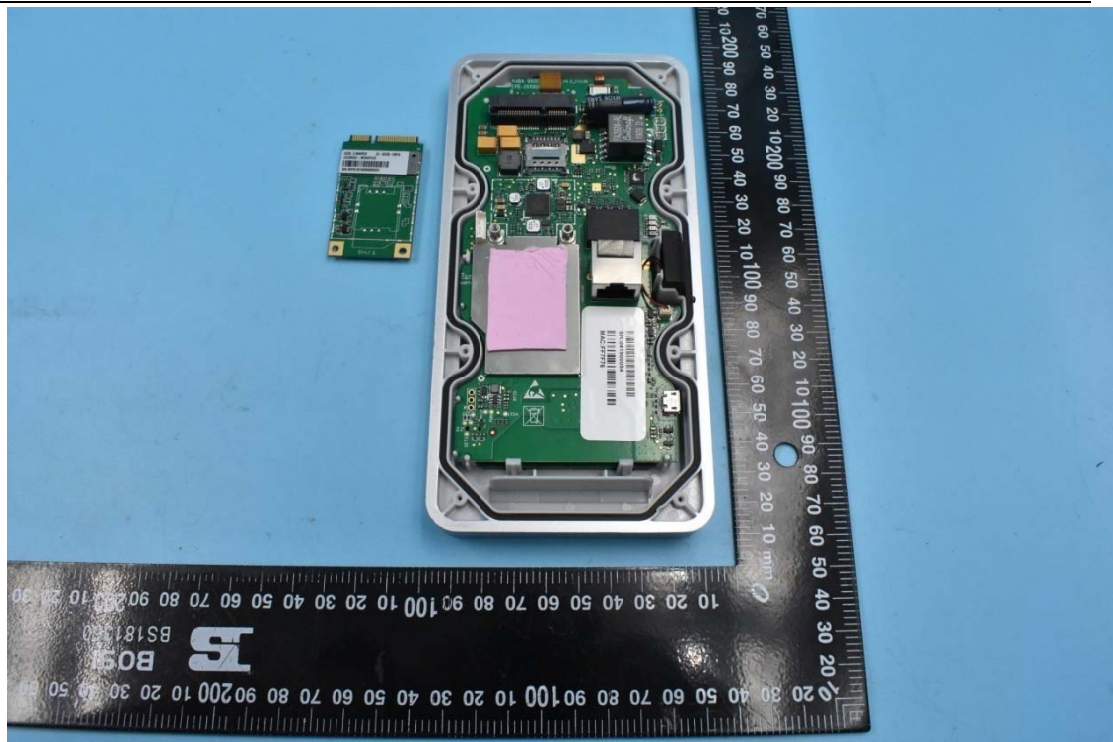

FCC ID:NVI-KT9600K6B

Internal Photos

1. EUT uncover view

2. Antenna view

NFC Antenna