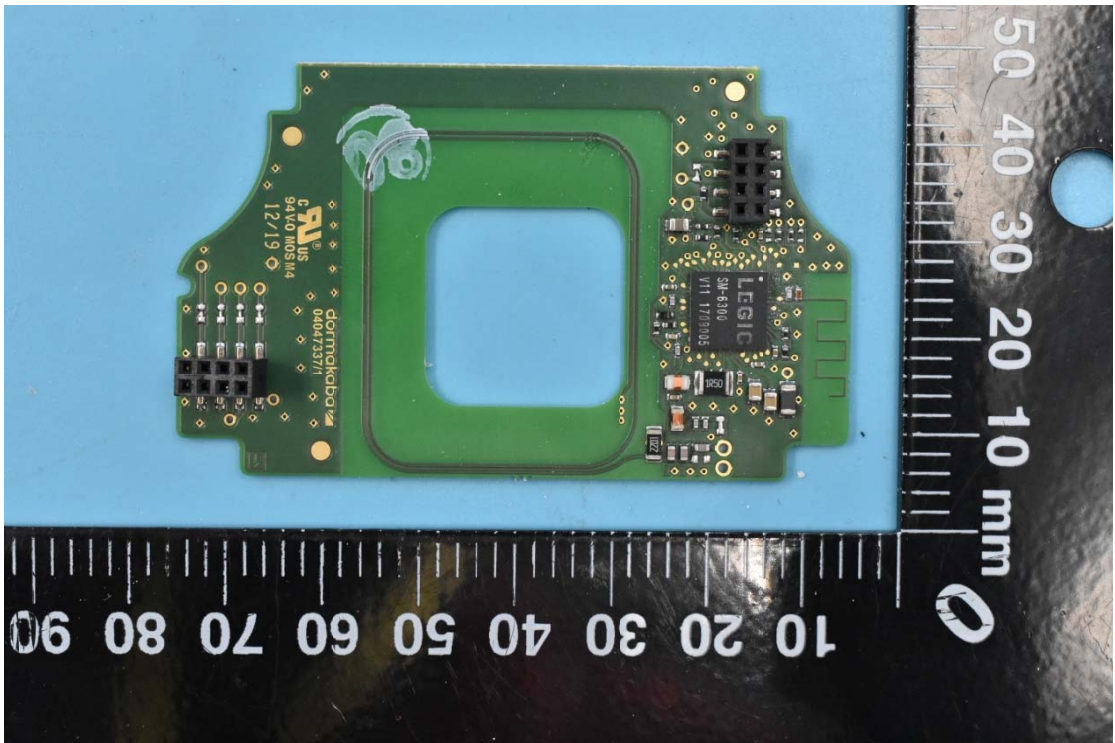

FCC ID:NVI-KT9600K6B

Internal Photos

1. EUT uncover view

2. Antenna view

NFC Antenna