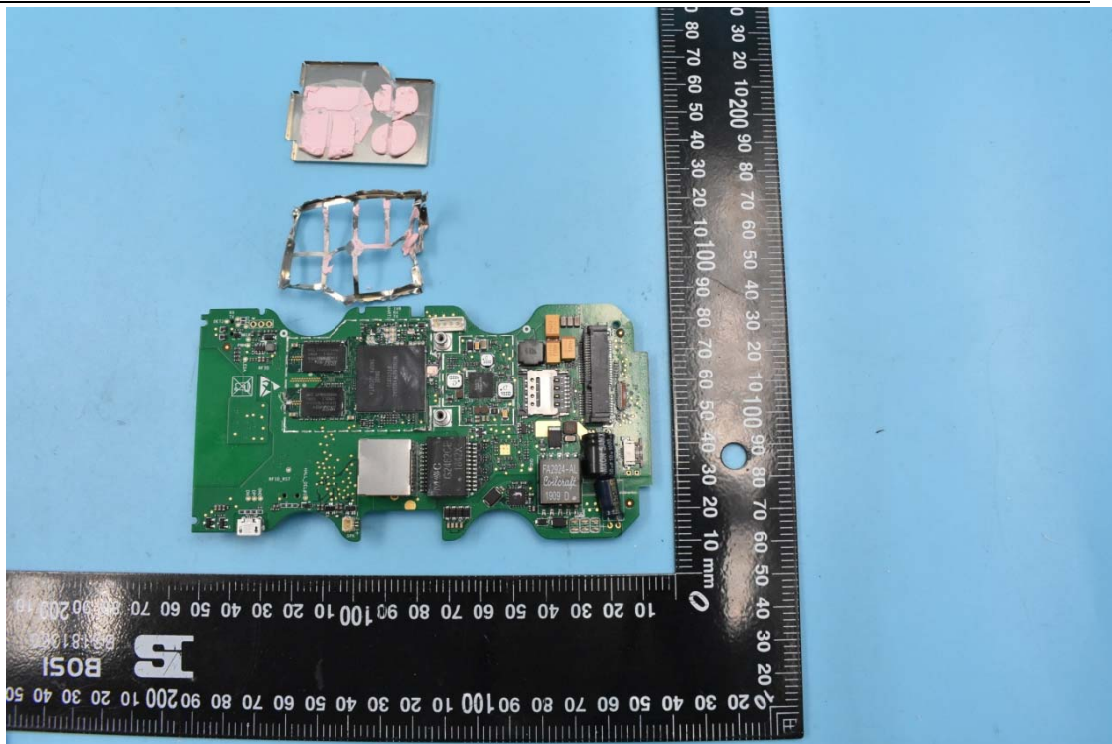

FCC ID:NVI-KT9600K6B

Internal Photos

1. EUT uncover view

2. Antenna view

NFC Antenna