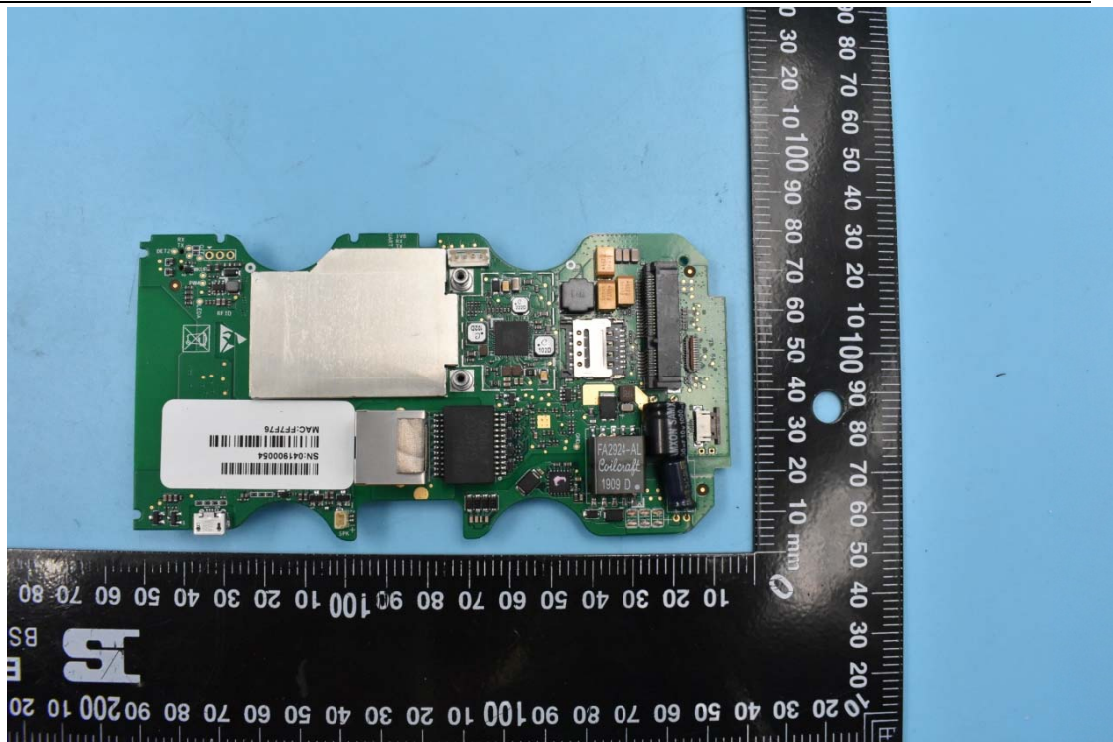

FCC ID:NVI-KT9600K6B

Internal Photos

1. EUT uncover view

2. Antenna view

NFC Antenna