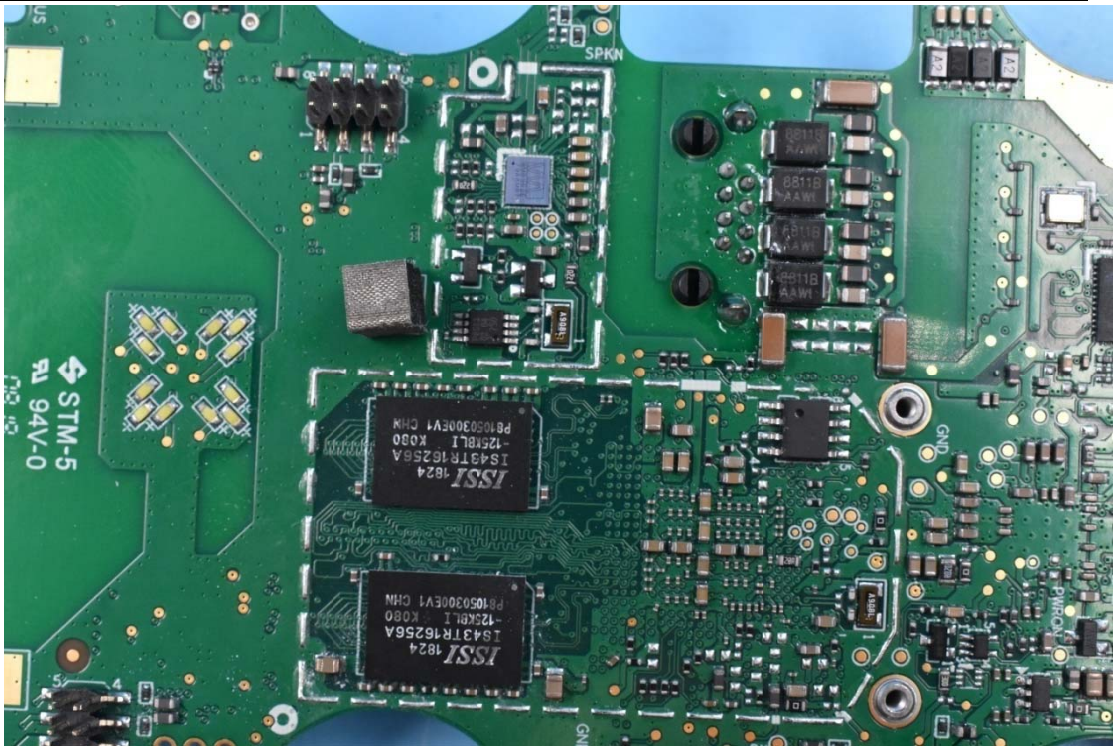

FCC ID:NVI-KT9600K6B

Internal Photos

1. EUT uncover view

2. Antenna view

NFC Antenna