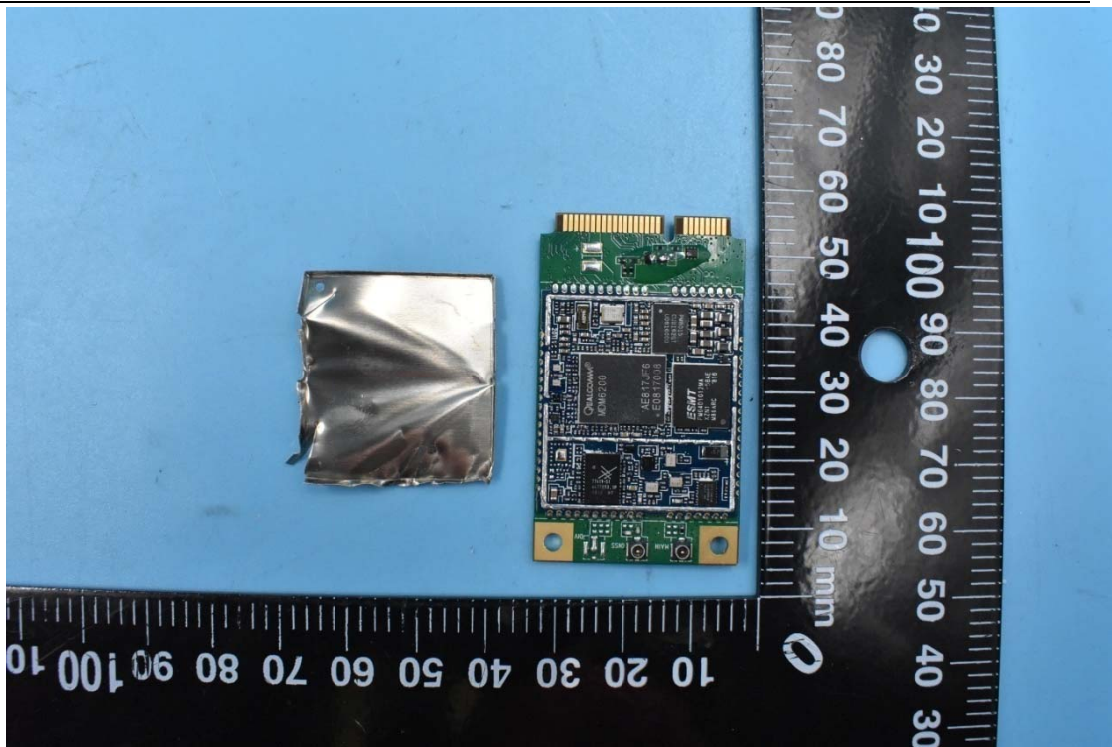

FCC ID:NVI-KT9600K6B

Internal Photos

1. EUT uncover view

2. Antenna view

NFC Antenna