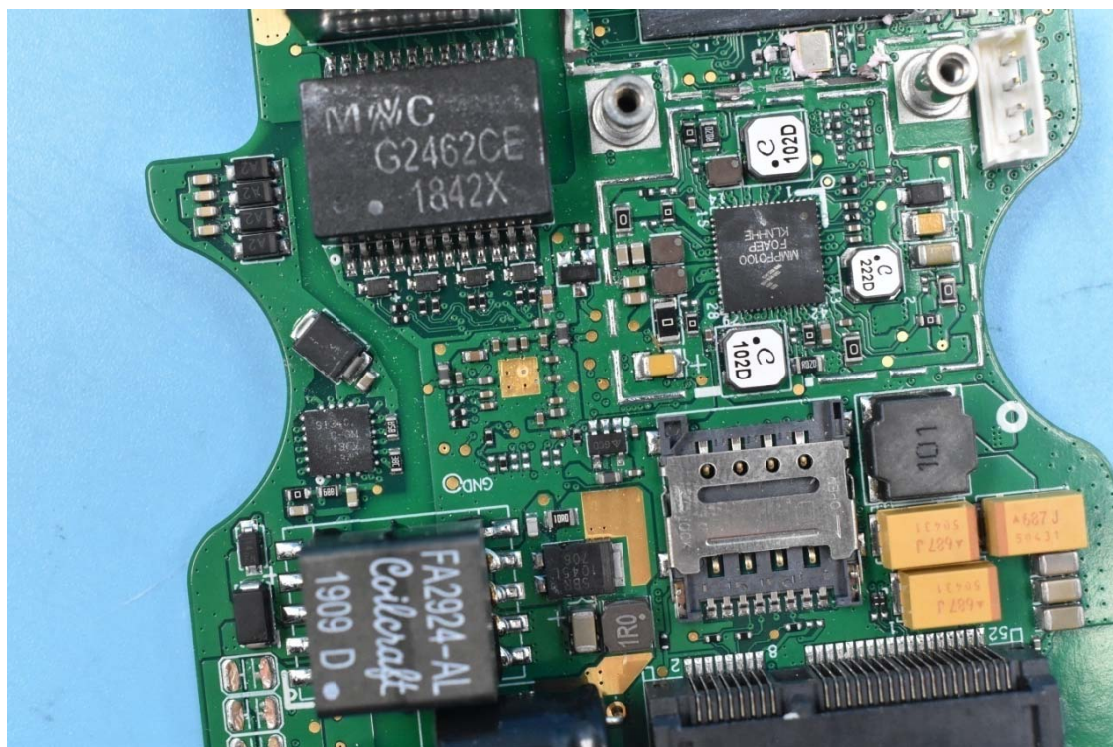

FCC ID:NVI-KT9600K6B

Internal Photos

1. EUT uncover view

2. Antenna view

NFC Antenna