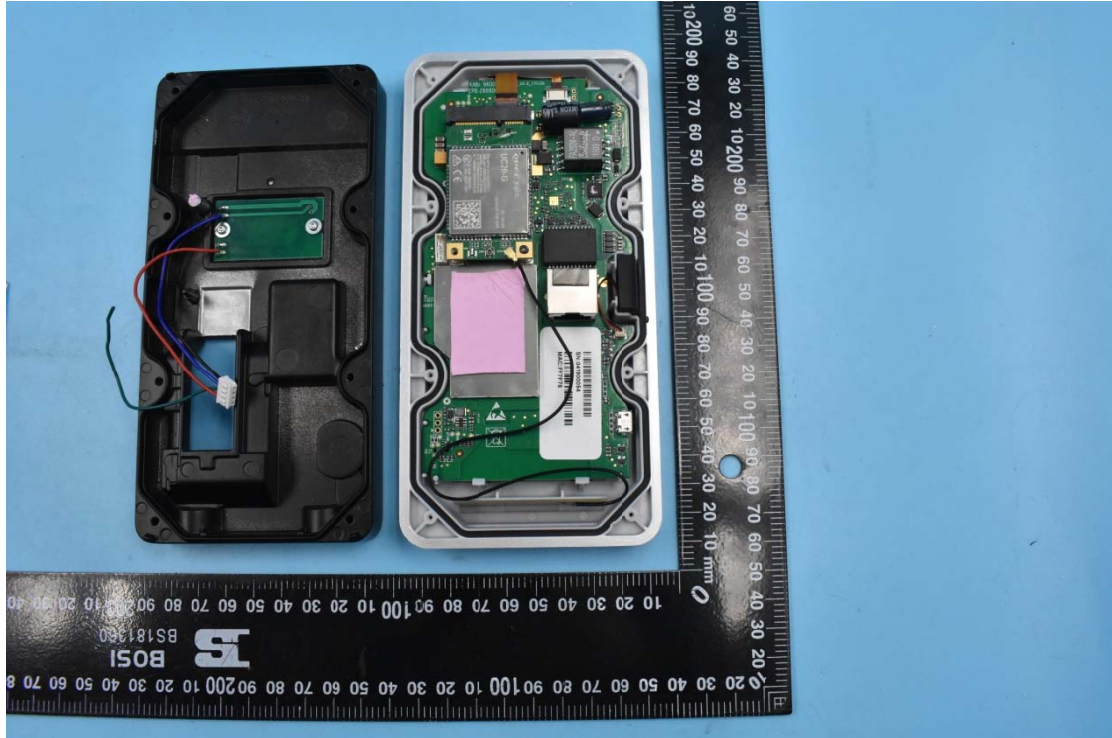

FCC ID:NVI-KT9600K6B

Internal Photos

1. EUT uncover view

2. Antenna view

NFC Antenna