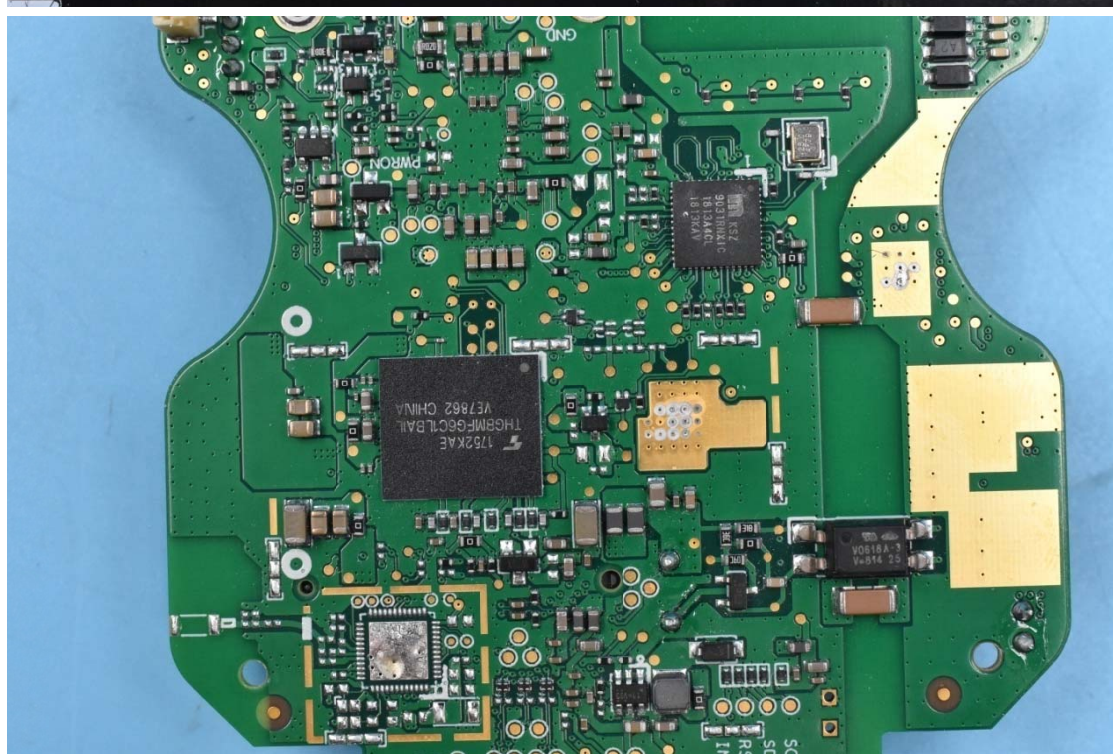

FCC ID:NVI-KT9600K6B

Internal Photos

1. EUT uncover view

2. Antenna view

NFC Antenna