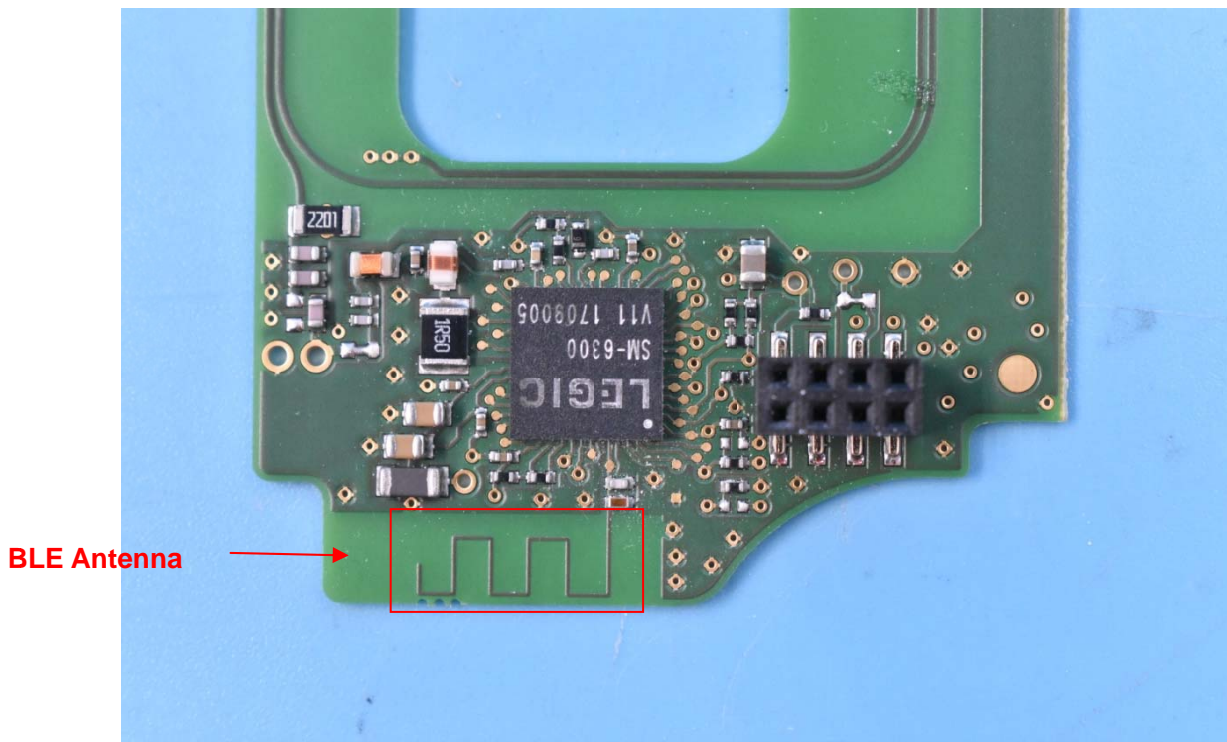

FCC ID:NVI-KT9600K6B

Internal Photos

1. EUT uncover view

2. Antenna view

NFC Antenna