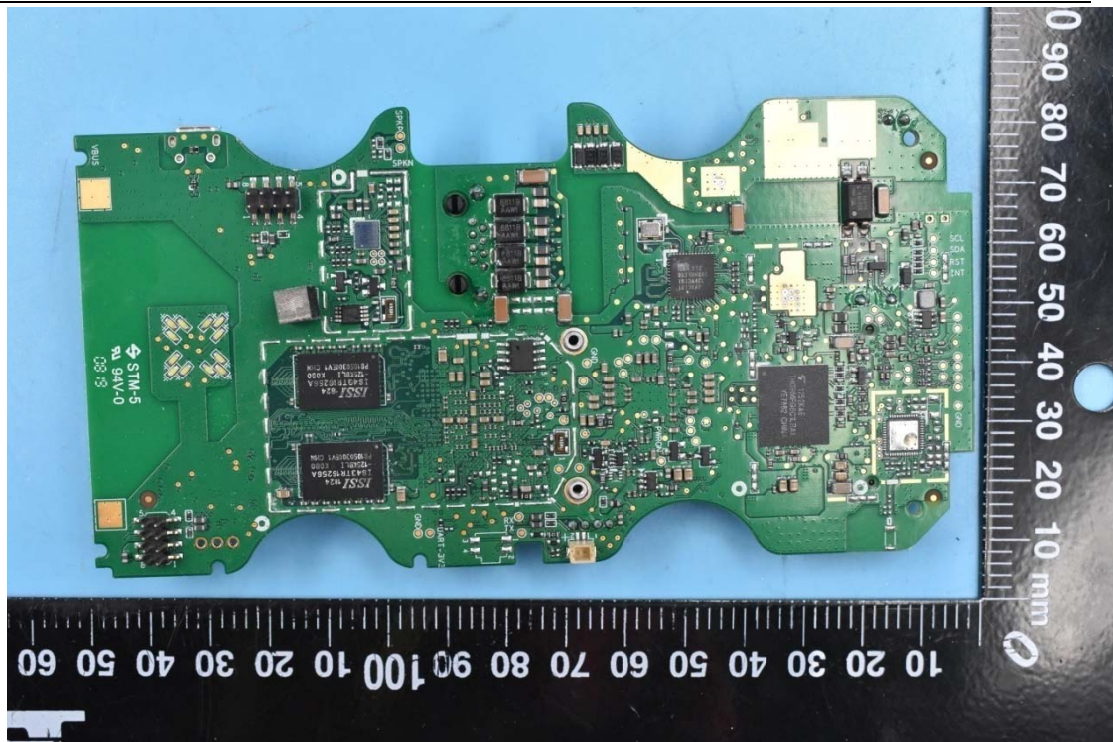

FCC ID:NVI-KT9600K6B

Internal Photos

1. EUT uncover view

2. Antenna view

NFC Antenna