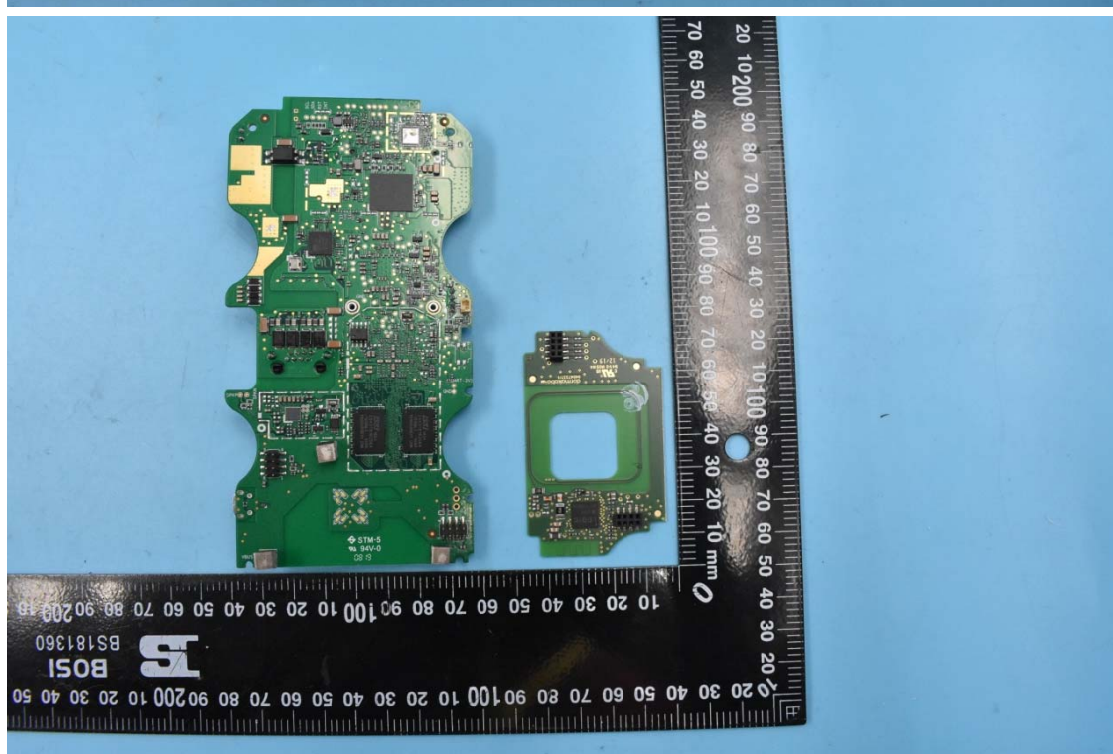

FCC ID:NVI-KT9600K6B

Internal Photos

1. EUT uncover view

2. Antenna view

NFC Antenna