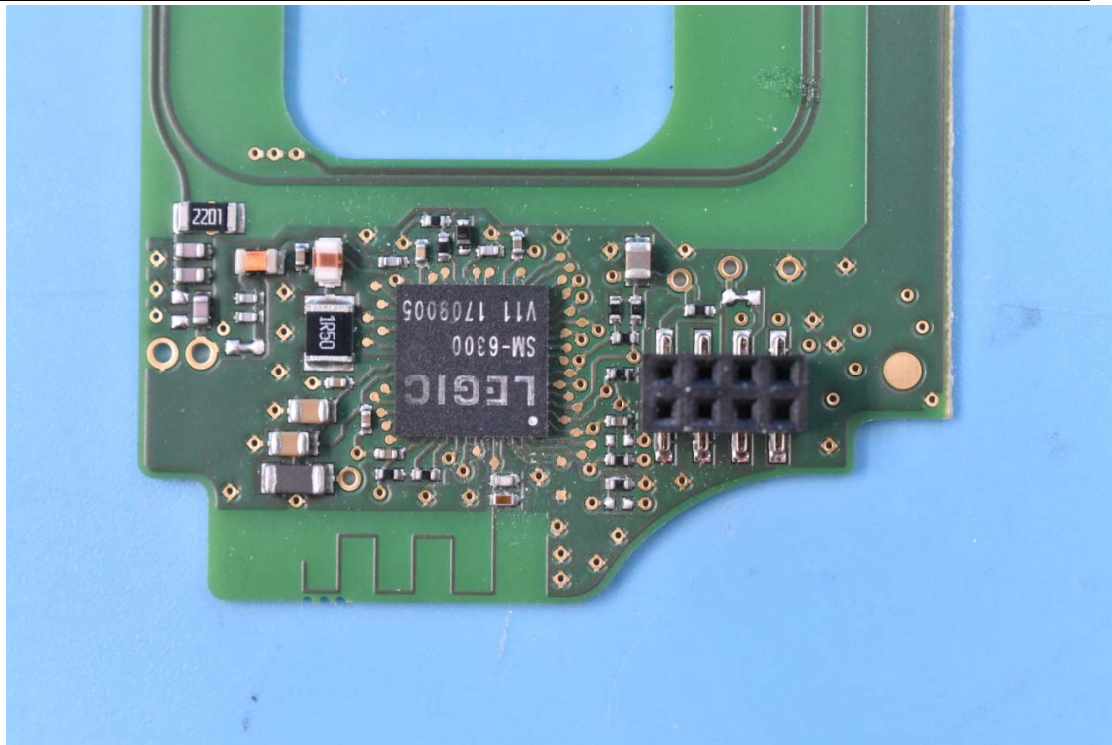

FCC ID:NVI-KT9600K6B

Internal Photos

1. EUT uncover view

2. Antenna view

NFC Antenna