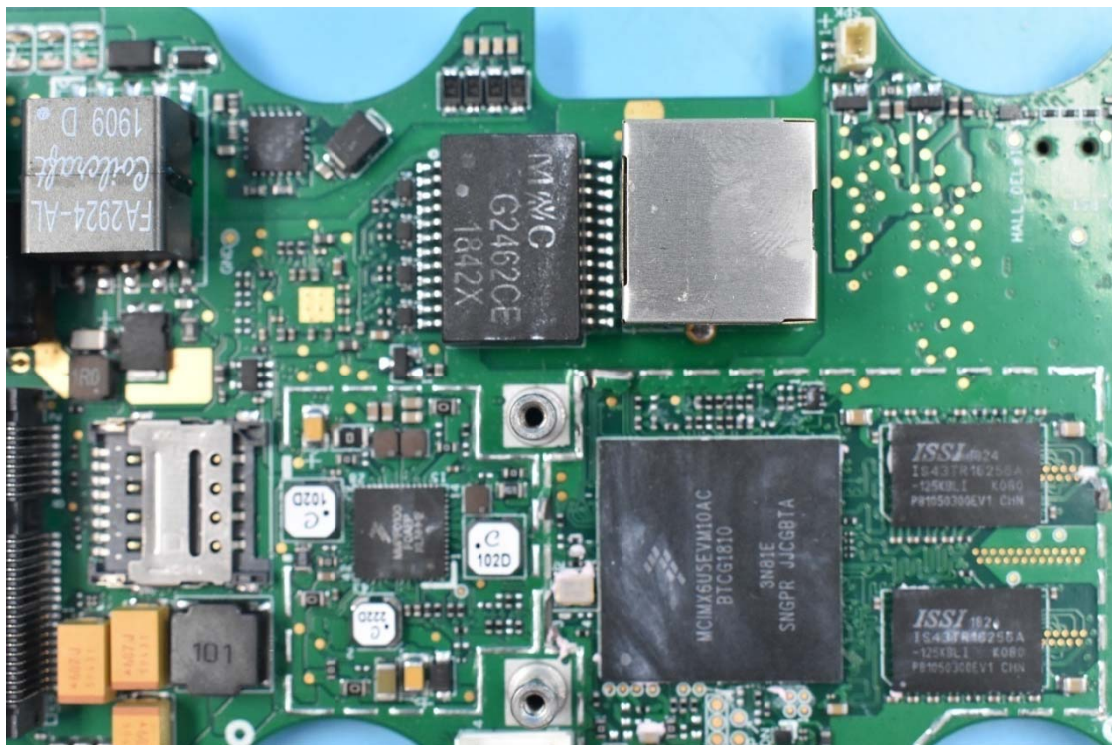

FCC ID:NVI-KT9600K6B

Internal Photos

1. EUT uncover view

2. Antenna view

NFC Antenna