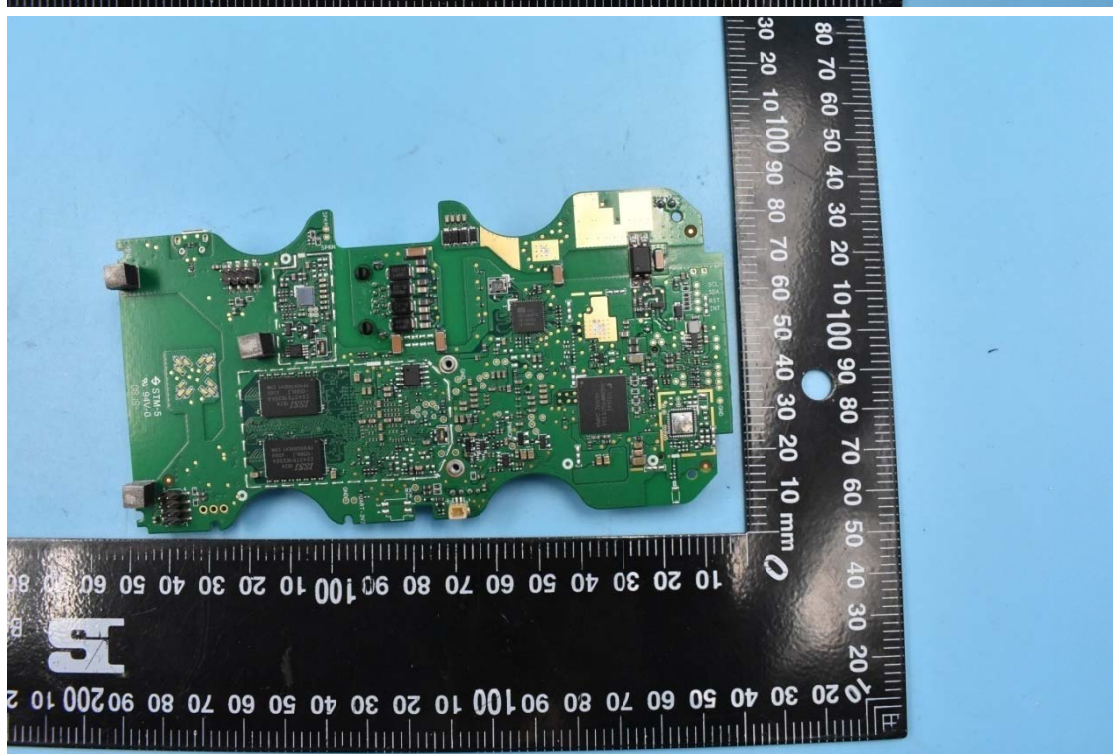

FCC ID:NVI-KT9600K6B

Internal Photos

1. EUT uncover view

2. Antenna view

NFC Antenna