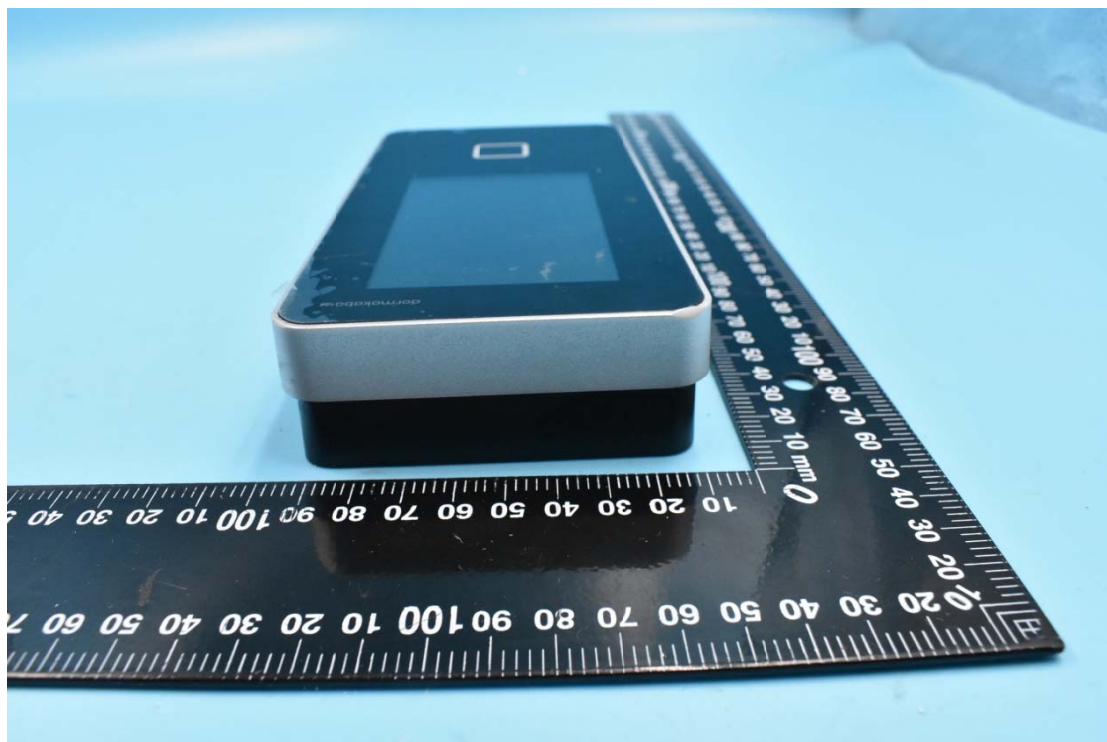

FCC ID:NVI-KT9600K6B

External Photos

1. EUT front view

2. EUT rear view

3. EUT left side view

4. EUT right side view

5. EUT top view

6. EUT bottom view