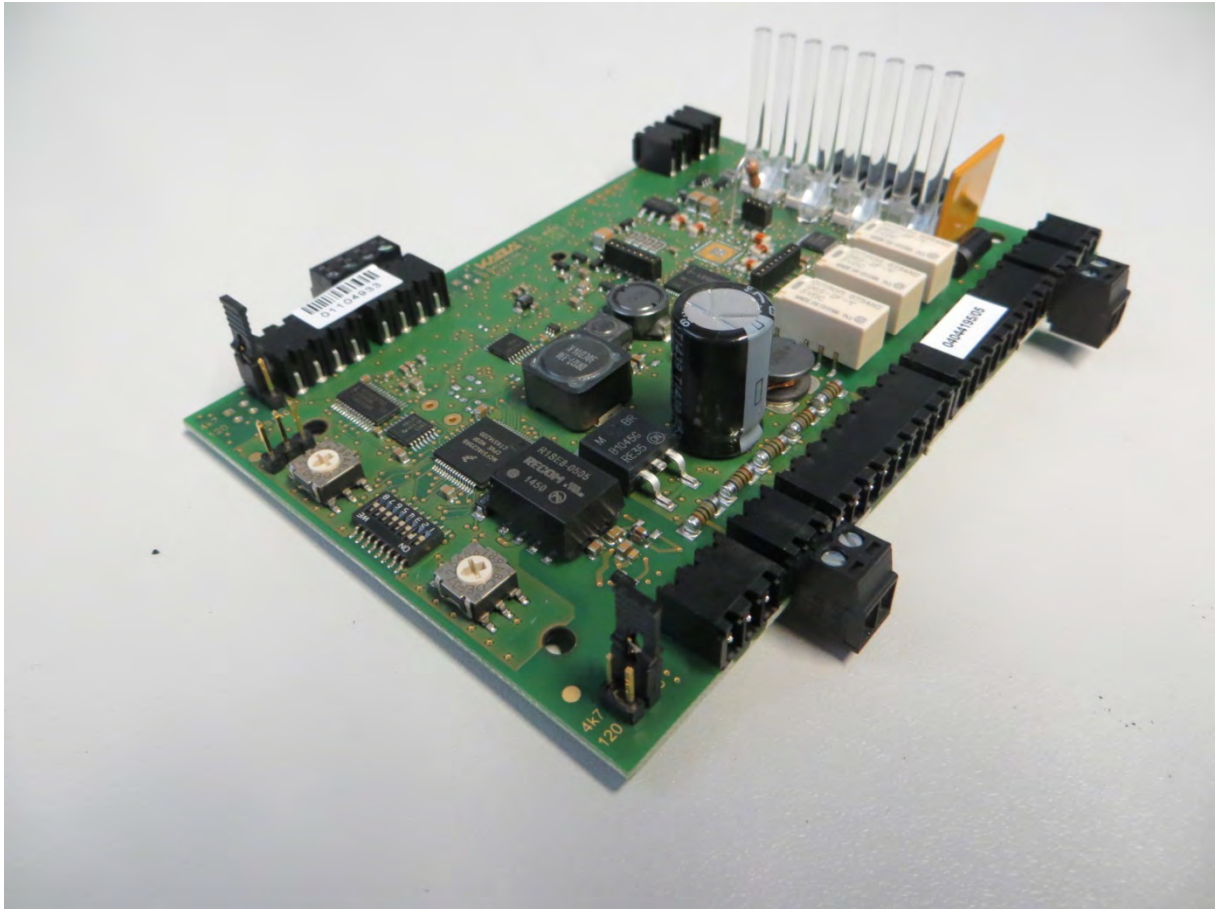

Kaba Remote reader 91 25

FCC ID: NVI-KRR9125-K5
IC: 11038A-KRR9125K5