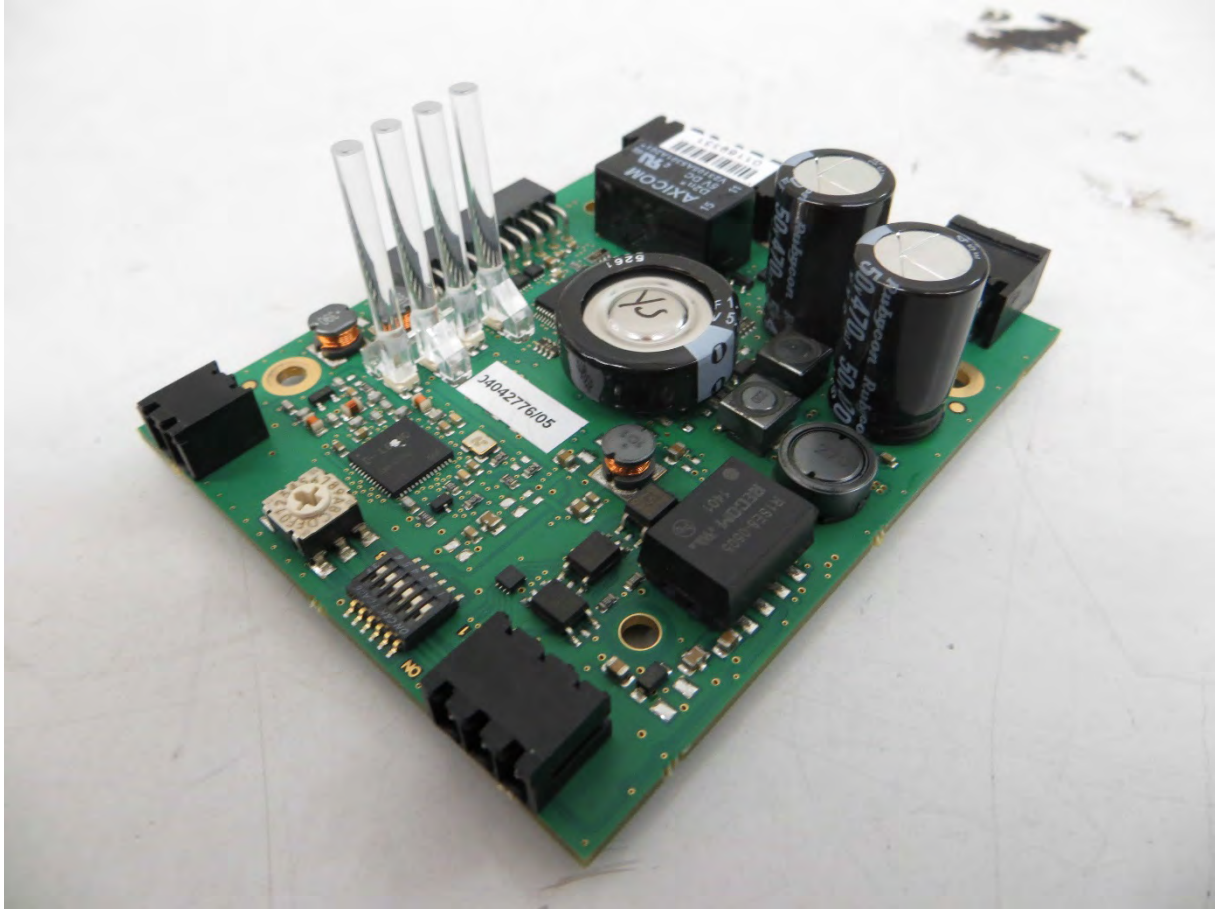

Kaba Remote reader 91 15

FCC ID: NVI-KRR9115-K5
IC: 11038A-KRR9115K5

Kaba Remote reader 91 15

FCC ID: NVI-KRR9115-K5
IC: 11038A-KRR9115K5

Kaba Remote reader 91 15

FCC ID: NVI-KRR9115-K5
IC: 11038A-KRR9115K5