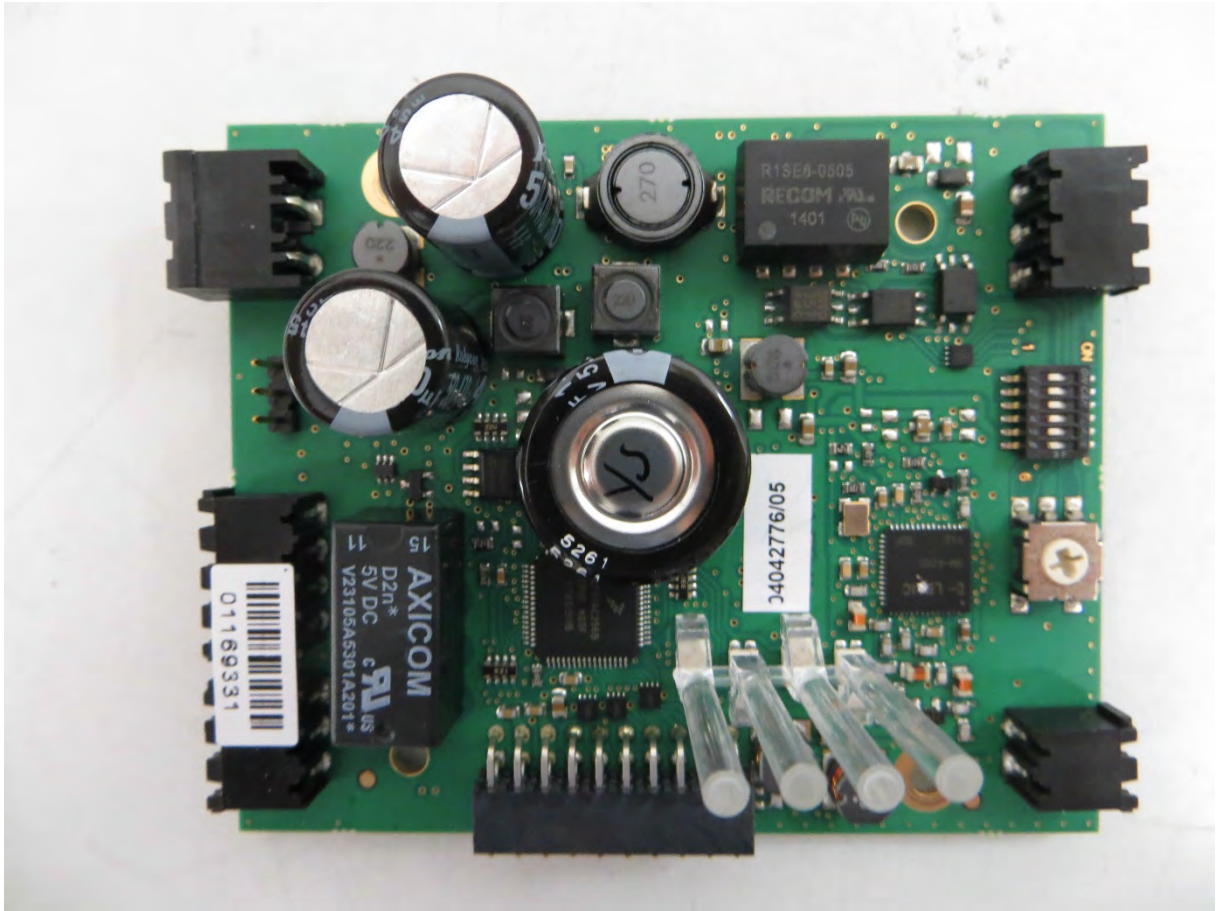

Kaba Remote reader 91 15

FCC ID: NVI-KRR9115-K5
IC: 11038A-KRR9115K5

Kaba Remote reader 91 15

FCC ID: NVI-KRR9115-K5
IC: 11038A-KRR9115K5

Kaba Remote reader 91 15

FCC ID: NVI-KRR9115-K5
IC: 11038A-KRR9115K5