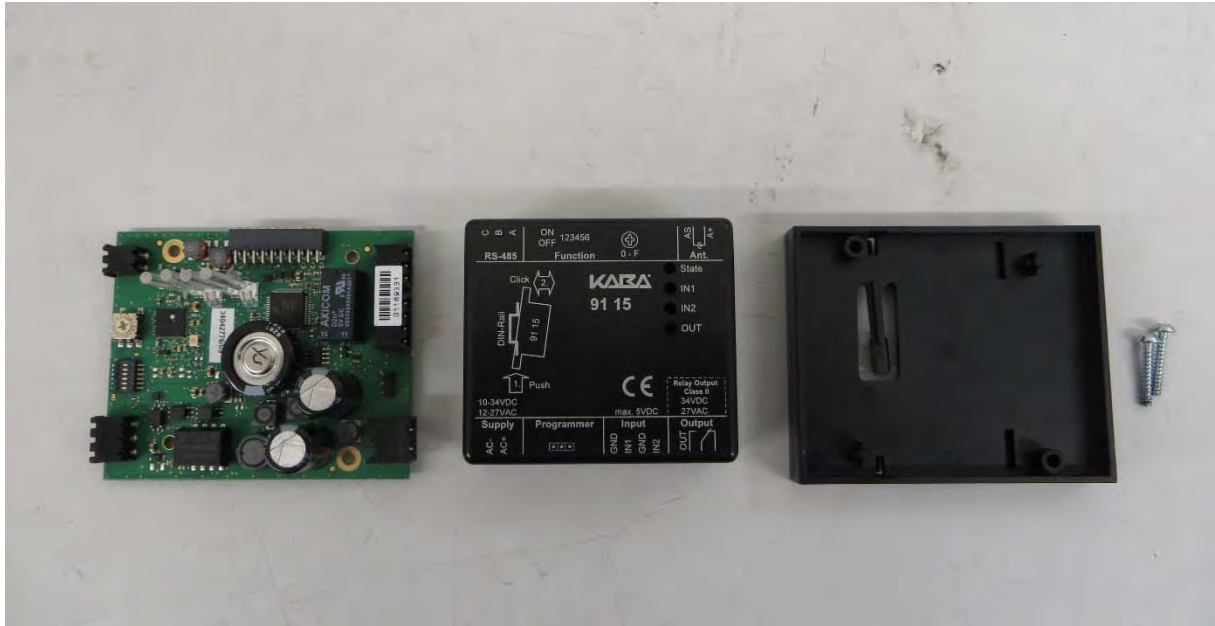

Kaba Remote reader 91 15

FCC ID: NVI-KRR9115-K5
IC: 11038A-KRR9115K5

Kaba Remote reader 91 15

FCC ID: NVI-KRR9115-K5
IC: 11038A-KRR9115K5

Kaba Remote reader 91 15

FCC ID: NVI-KRR9115-K5
IC: 11038A-KRR9115K5