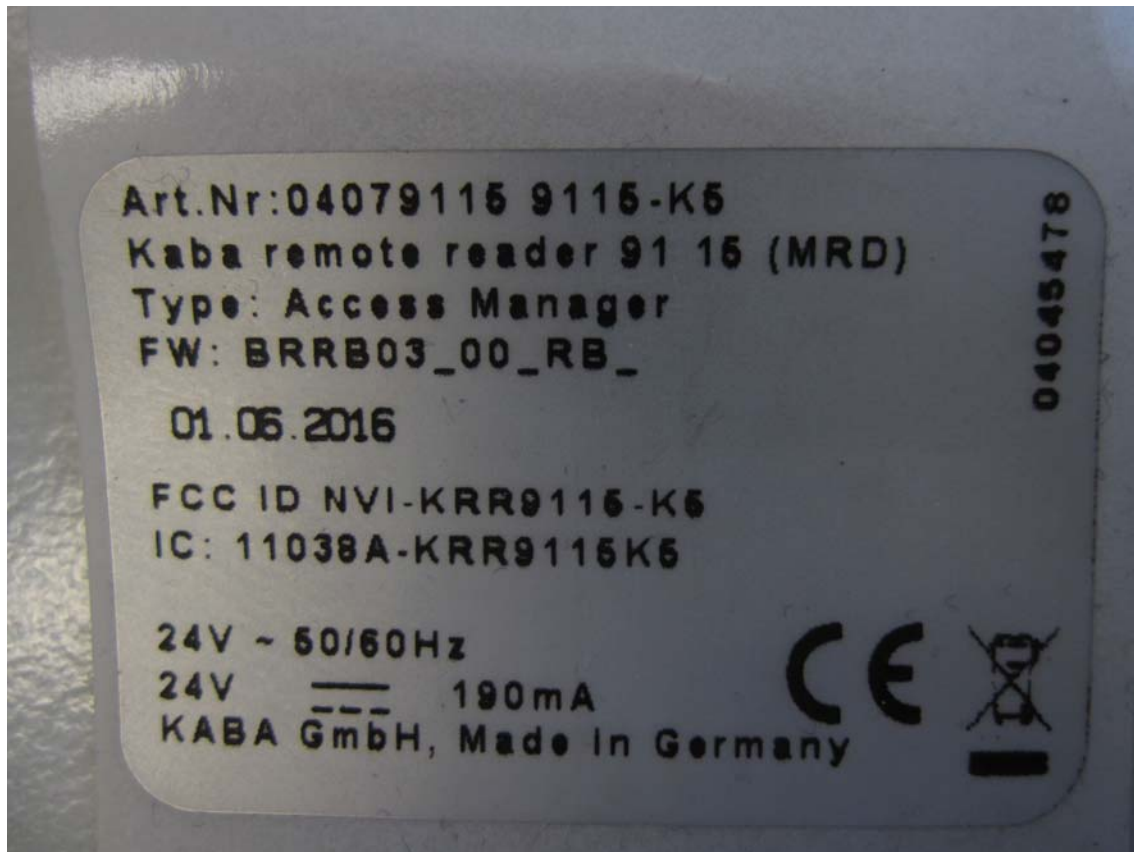

Kaba Remote reader 91 15

FCC ID: NVI-KRR9115-K5
IC: 11038A-KRR9115K5

FCC ID: NVI-KRR9115-K5
IC: 11038A-KRR9115K5