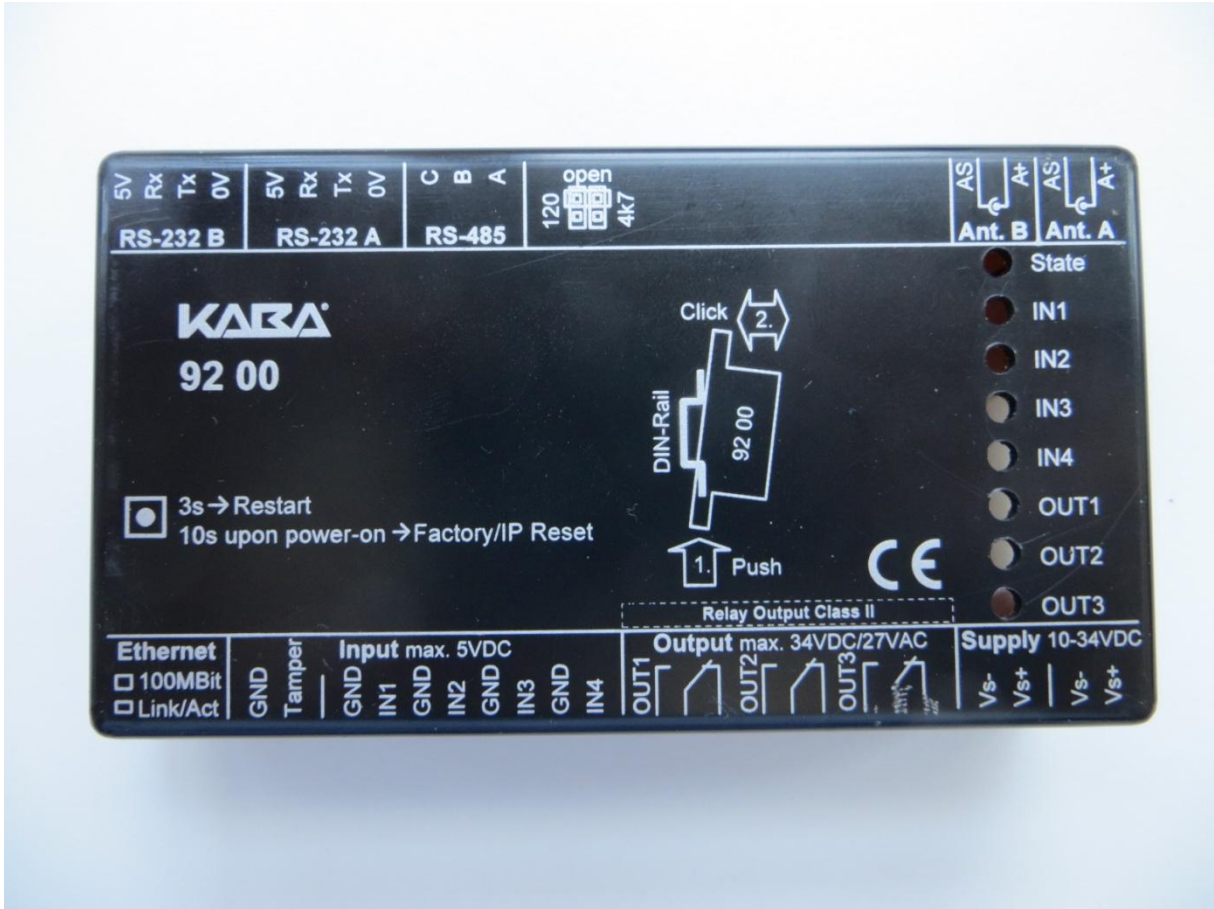

Kaba Remote reader 92 00

FCC ID: NVI-KAM9200-K5  
IC: 11038A-KAM9200K5

Kaba Remote reader 92 00

Kaba Remote reader 92 00

Kaba Remote reader 92 00

Kaba Remote reader 92 00

Kaba Remote reader 92 00

Kaba Remote reader 92 00

Kaba Remote reader 92 00

Kaba Remote reader 92 00

FCC ID: NVI-KAM9200-K5  
IC: 11038A-KAM9200K5

Kaba Remote reader 92 00

FCC ID: NVI-KAM9200-K5  
IC: 11038A-KAM9200K5

Kaba Remote reader 92 00

FCC ID: NVI-KAM9200-K5  
IC: 11038A-KAM9200K5

Kaba Remote reader 92 00

FCC ID: NVI-KAM9200-K5  
IC: 11038A-KAM9200K5

Kaba Remote reader 92 00

FCC ID: NVI-KAM9200-K5  
IC: 11038A-KAM9200K5

Kaba Remote reader 92 00

FCC ID: NVI-KAM9200-K5  
IC: 11038A-KAM9200K5