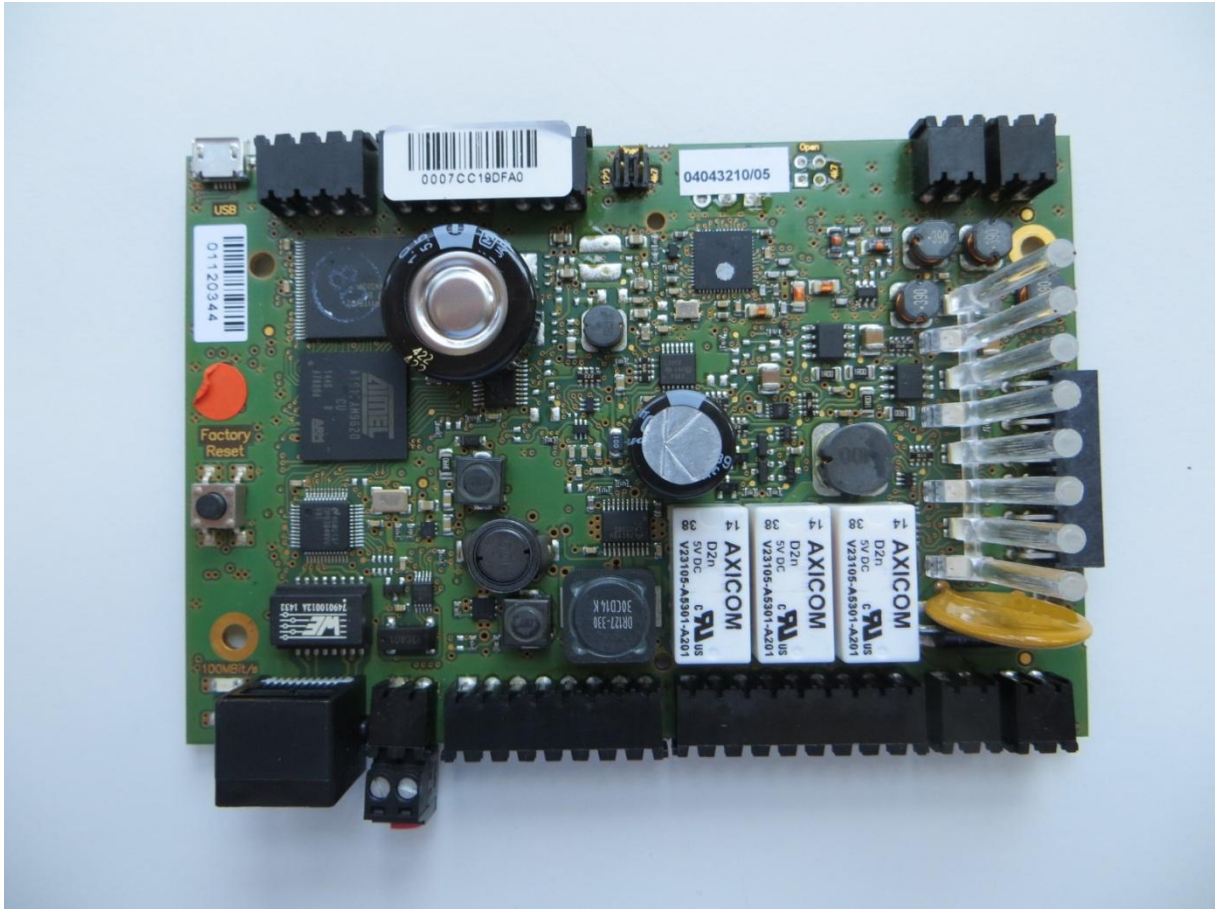

Kaba Remote reader 92 00

FCC ID: NVI-KAM9200-K5  
IC: 11038A-KAM9200K5

Kaba Remote reader 92 00

Kaba Remote reader 92 00

Kaba Remote reader 92 00

Kaba Remote reader 92 00

Kaba Remote reader 92 00

Kaba Remote reader 92 00

Kaba Remote reader 92 00

Kaba Remote reader 92 00

FCC ID: NVI-KAM9200-K5  
IC: 11038A-KAM9200K5

Kaba Remote reader 92 00

FCC ID: NVI-KAM9200-K5  
IC: 11038A-KAM9200K5

Kaba Remote reader 92 00

FCC ID: NVI-KAM9200-K5  
IC: 11038A-KAM9200K5

Kaba Remote reader 92 00

FCC ID: NVI-KAM9200-K5  
IC: 11038A-KAM9200K5

Kaba Remote reader 92 00

FCC ID: NVI-KAM9200-K5  
IC: 11038A-KAM9200K5

Kaba Remote reader 92 00

FCC ID: NVI-KAM9200-K5  
IC: 11038A-KAM9200K5

Kaba extension module 90 30

Kaba extension module 90 30

FCC ID: NVI-KAM9200-K5  
IC: 11038A-KAM9200K5

Kaba extension module 90 30

FCC ID: NVI-KAM9200-K5  
IC: 11038A-KAM9200K5

Kaba extension module 90 30

Kaba extension module 90 30