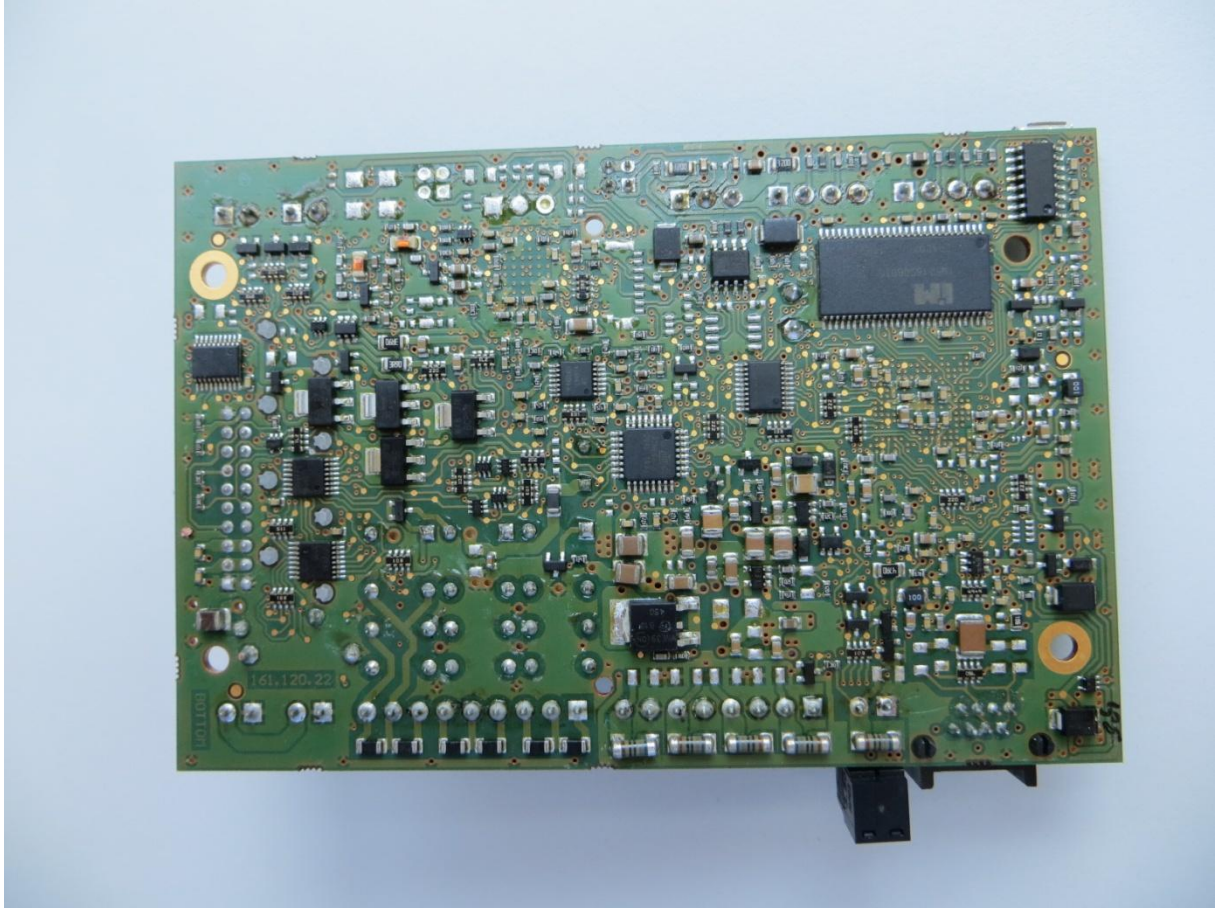

Kaba Remote reader 92 00

FCC ID: NVI-KAM9200-K5  
IC: 11038A-KAM9200K5

Kaba Remote reader 92 00

Kaba Remote reader 92 00

Kaba Remote reader 92 00

Kaba Remote reader 92 00

Kaba Remote reader 92 00

Kaba Remote reader 92 00

Kaba Remote reader 92 00

Kaba Remote reader 92 00

FCC ID: NVI-KAM9200-K5  
IC: 11038A-KAM9200K5

Kaba Remote reader 92 00

FCC ID: NVI-KAM9200-K5  
IC: 11038A-KAM9200K5

Kaba Remote reader 92 00

FCC ID: NVI-KAM9200-K5  
IC: 11038A-KAM9200K5

Kaba Remote reader 92 00

FCC ID: NVI-KAM9200-K5  
IC: 11038A-KAM9200K5

Kaba Remote reader 92 00

FCC ID: NVI-KAM9200-K5  
IC: 11038A-KAM9200K5

Kaba Remote reader 92 00

FCC ID: NVI-KAM9200-K5  
IC: 11038A-KAM9200K5

Kaba extension module 90 30

Kaba extension module 90 30

FCC ID: NVI-KAM9200-K5  
IC: 11038A-KAM9200K5

Kaba extension module 90 30

FCC ID: NVI-KAM9200-K5  
IC: 11038A-KAM9200K5

Kaba extension module 90 30

Kaba extension module 90 30