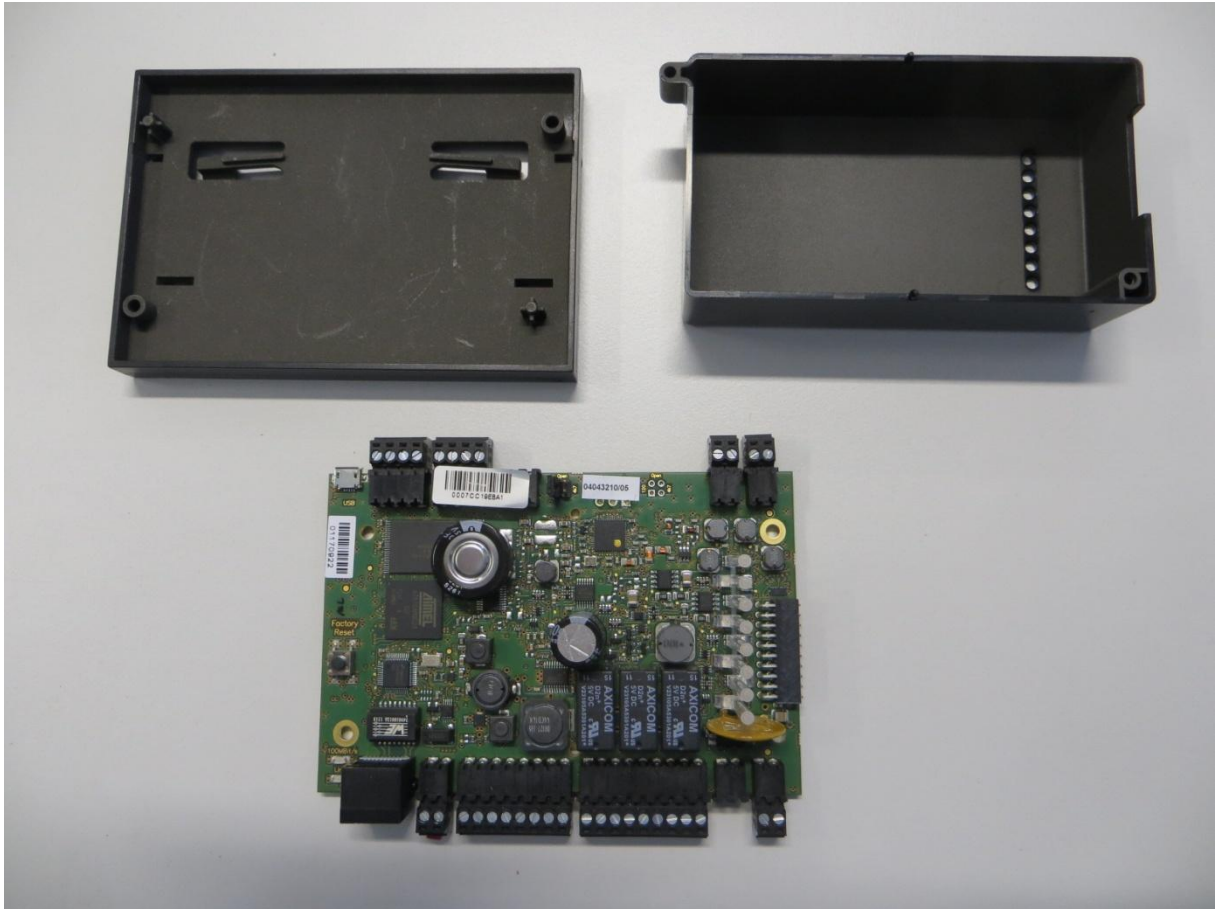

Kaba Remote reader 92 00

FCC ID: NVI-KAM9200-K5  
IC: 11038A-KAM9200K5

Kaba Remote reader 92 00

Kaba Remote reader 92 00

Kaba Remote reader 92 00

Kaba Remote reader 92 00

Kaba Remote reader 92 00

Kaba Remote reader 92 00

Kaba Remote reader 92 00

Kaba Remote reader 92 00

FCC ID: NVI-KAM9200-K5  
IC: 11038A-KAM9200K5

Kaba Remote reader 92 00

FCC ID: NVI-KAM9200-K5  
IC: 11038A-KAM9200K5

Kaba Remote reader 92 00

FCC ID: NVI-KAM9200-K5  
IC: 11038A-KAM9200K5

Kaba Remote reader 92 00

FCC ID: NVI-KAM9200-K5  
IC: 11038A-KAM9200K5

Kaba Remote reader 92 00

FCC ID: NVI-KAM9200-K5  
IC: 11038A-KAM9200K5

Kaba Remote reader 92 00

FCC ID: NVI-KAM9200-K5  
IC: 11038A-KAM9200K5

Kaba extension module 90 30

Kaba extension module 90 30

FCC ID: NVI-KAM9200-K5  
IC: 11038A-KAM9200K5

Kaba extension module 90 30

FCC ID: NVI-KAM9200-K5  
IC: 11038A-KAM9200K5

Kaba extension module 90 30

Kaba extension module 90 30