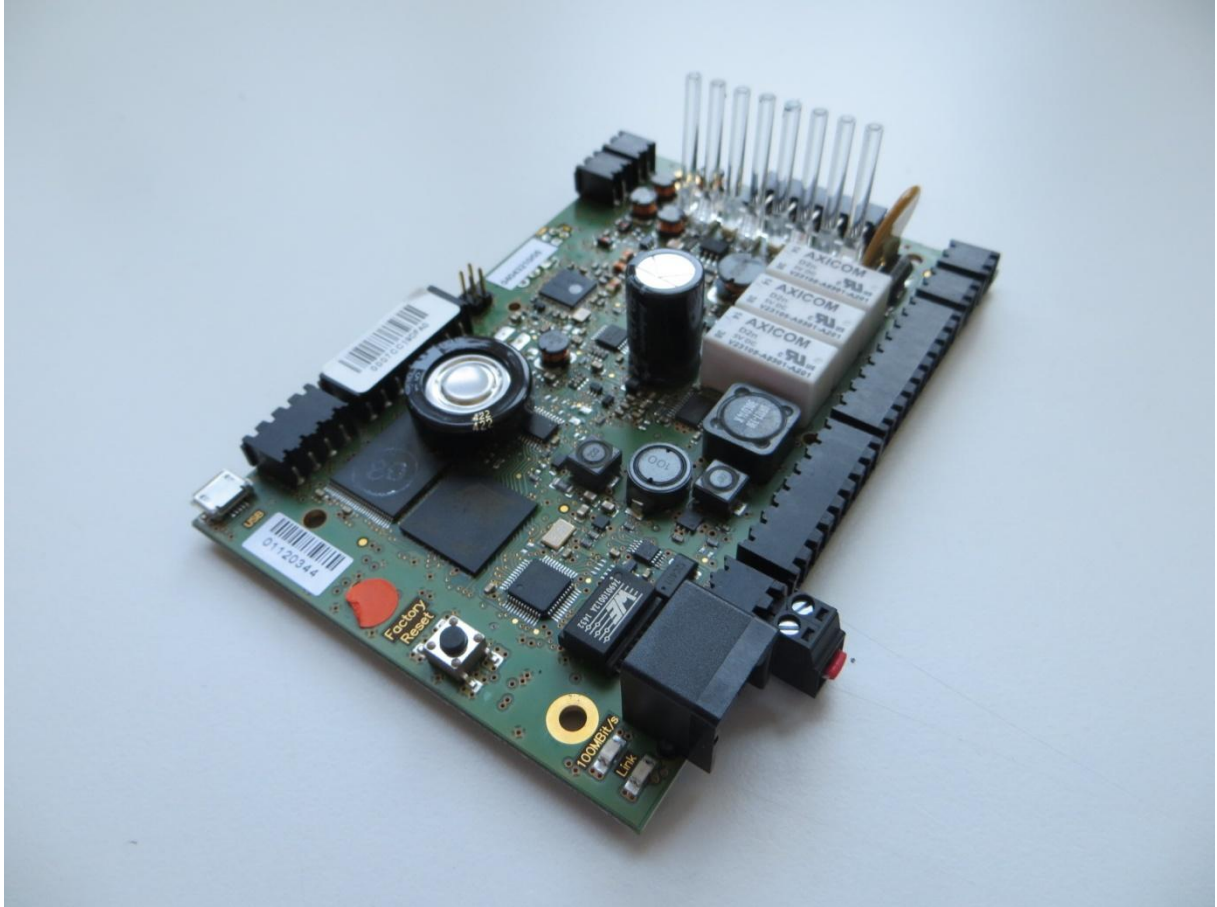

Kaba Remote reader 92 00

FCC ID: NVI-KAM9200-K5  
IC: 11038A-KAM9200K5

Kaba Remote reader 92 00

Kaba Remote reader 92 00

Kaba Remote reader 92 00

Kaba Remote reader 92 00

Kaba Remote reader 92 00

Kaba Remote reader 92 00

Kaba Remote reader 92 00

Kaba Remote reader 92 00

FCC ID: NVI-KAM9200-K5  
IC: 11038A-KAM9200K5

Kaba Remote reader 92 00

FCC ID: NVI-KAM9200-K5  
IC: 11038A-KAM9200K5

Kaba Remote reader 92 00

FCC ID: NVI-KAM9200-K5  
IC: 11038A-KAM9200K5

Kaba Remote reader 92 00

FCC ID: NVI-KAM9200-K5  
IC: 11038A-KAM9200K5

Kaba Remote reader 92 00

FCC ID: NVI-KAM9200-K5  
IC: 11038A-KAM9200K5

Kaba Remote reader 92 00

FCC ID: NVI-KAM9200-K5  
IC: 11038A-KAM9200K5

Kaba extension module 90 30

Kaba extension module 90 30

FCC ID: NVI-KAM9200-K5  
IC: 11038A-KAM9200K5

Kaba extension module 90 30

FCC ID: NVI-KAM9200-K5  
IC: 11038A-KAM9200K5

Kaba extension module 90 30

Kaba extension module 90 30