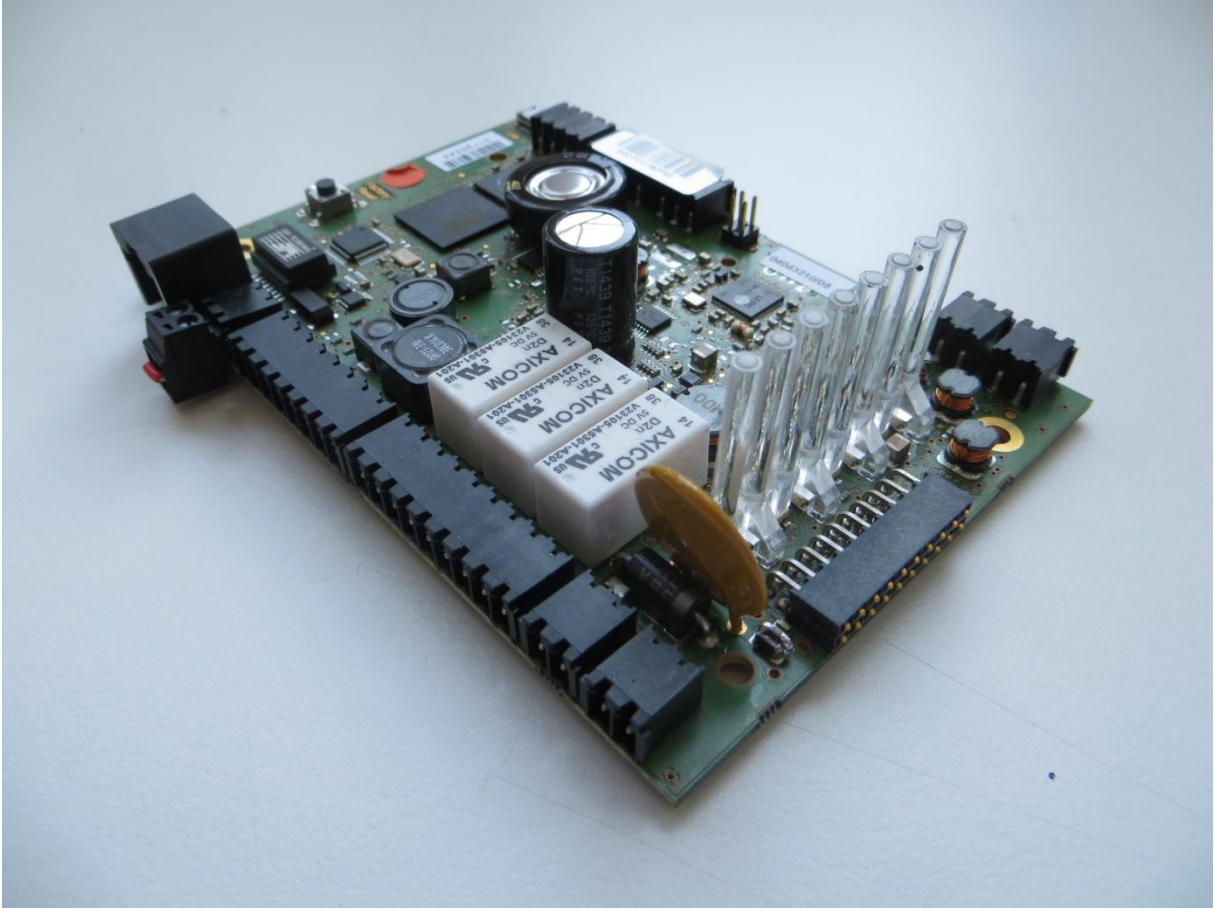

Kaba Remote reader 92 00

FCC ID: NVI-KAM9200-K5  
IC: 11038A-KAM9200K5

Kaba Remote reader 92 00

Kaba Remote reader 92 00

Kaba Remote reader 92 00

Kaba Remote reader 92 00

Kaba Remote reader 92 00

Kaba Remote reader 92 00

Kaba Remote reader 92 00

Kaba Remote reader 92 00

FCC ID: NVI-KAM9200-K5  
IC: 11038A-KAM9200K5

Kaba Remote reader 92 00

FCC ID: NVI-KAM9200-K5  
IC: 11038A-KAM9200K5

Kaba Remote reader 92 00

FCC ID: NVI-KAM9200-K5  
IC: 11038A-KAM9200K5

Kaba Remote reader 92 00

FCC ID: NVI-KAM9200-K5  
IC: 11038A-KAM9200K5

Kaba Remote reader 92 00

FCC ID: NVI-KAM9200-K5  
IC: 11038A-KAM9200K5

Kaba Remote reader 92 00

FCC ID: NVI-KAM9200-K5  
IC: 11038A-KAM9200K5

Kaba extension module 90 30

Kaba extension module 90 30

FCC ID: NVI-KAM9200-K5  
IC: 11038A-KAM9200K5

Kaba extension module 90 30

FCC ID: NVI-KAM9200-K5  
IC: 11038A-KAM9200K5

Kaba extension module 90 30

Kaba extension module 90 30