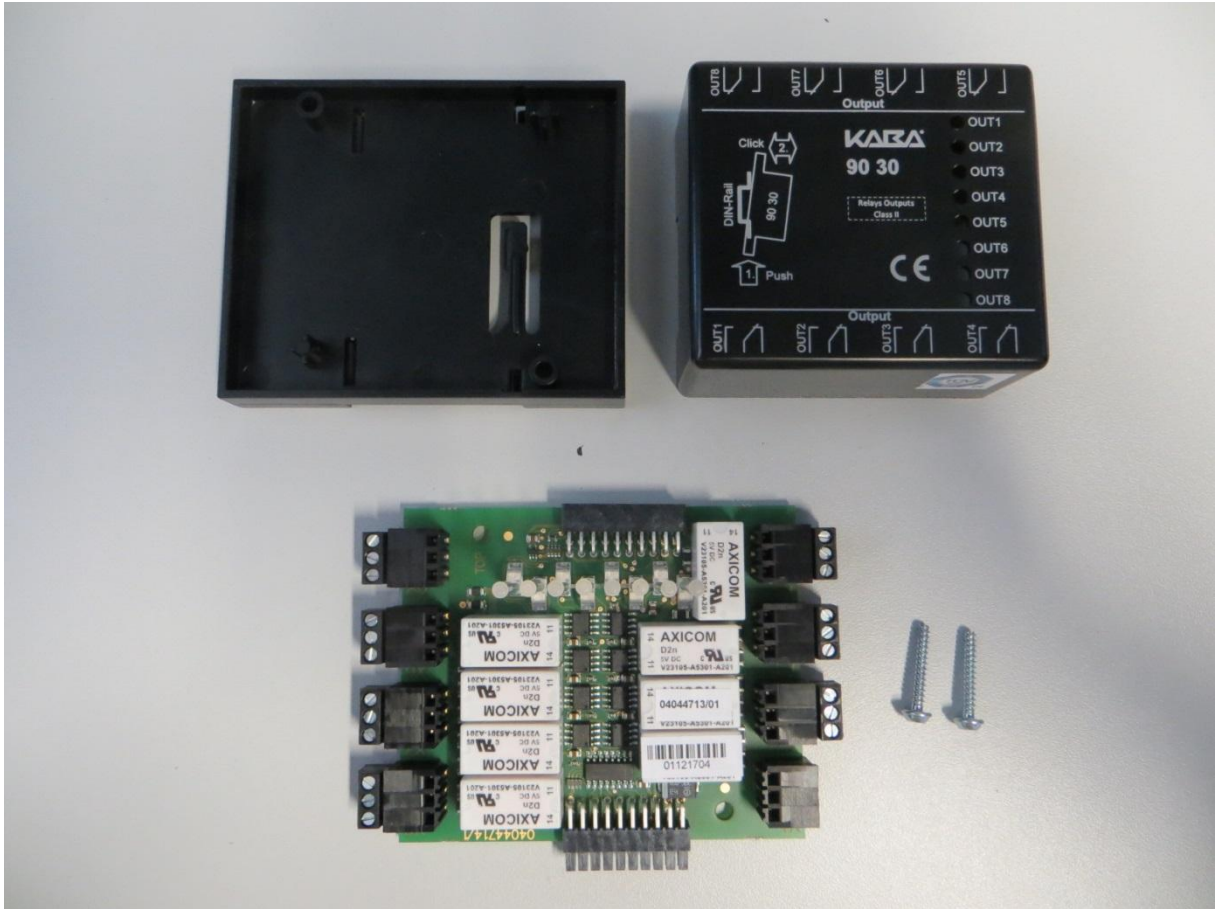

Kaba Remote reader 92 00

FCC ID: NVI-KAM9200-K5  
IC: 11038A-KAM9200K5

Kaba Remote reader 92 00

Kaba Remote reader 92 00

Kaba Remote reader 92 00

Kaba Remote reader 92 00

Kaba Remote reader 92 00

Kaba Remote reader 92 00

Kaba Remote reader 92 00

Kaba Remote reader 92 00

FCC ID: NVI-KAM9200-K5  
IC: 11038A-KAM9200K5

Kaba Remote reader 92 00

FCC ID: NVI-KAM9200-K5  
IC: 11038A-KAM9200K5

Kaba Remote reader 92 00

FCC ID: NVI-KAM9200-K5  
IC: 11038A-KAM9200K5

Kaba Remote reader 92 00

FCC ID: NVI-KAM9200-K5  
IC: 11038A-KAM9200K5

Kaba Remote reader 92 00

FCC ID: NVI-KAM9200-K5  
IC: 11038A-KAM9200K5

Kaba Remote reader 92 00

FCC ID: NVI-KAM9200-K5  
IC: 11038A-KAM9200K5

Kaba extension module 90 30

Kaba extension module 90 30

FCC ID: NVI-KAM9200-K5  
IC: 11038A-KAM9200K5

Kaba extension module 90 30

FCC ID: NVI-KAM9200-K5  
IC: 11038A-KAM9200K5

Kaba extension module 90 30

Kaba extension module 90 30