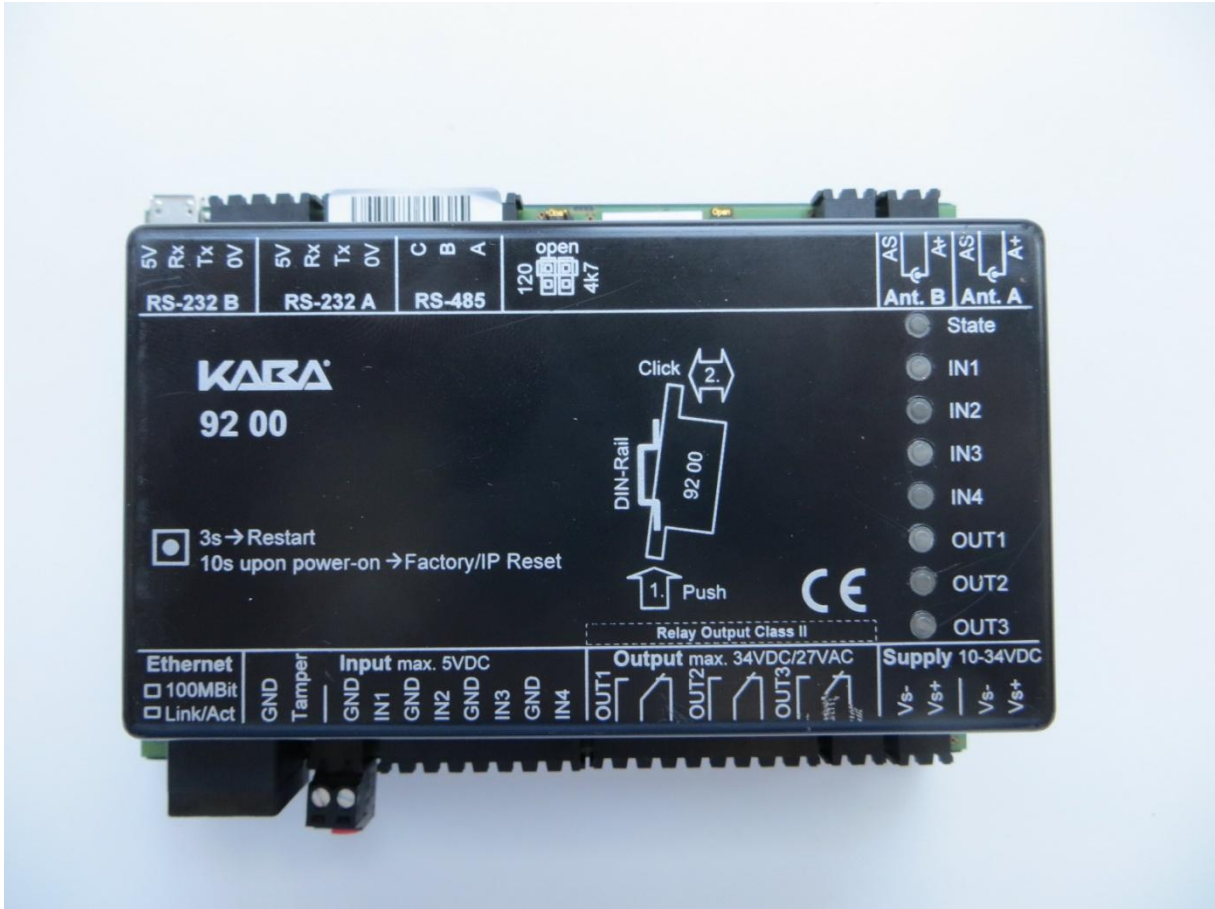

Kaba extension module 90 30

Kaba extension module 90 30

FCC ID: NVI-KAM9200-K5
IC: 11038A-KAM9200K5

Kaba extension module 90 30

FCC ID: NVI-KAM9200-K5
IC: 11038A-KAM9200K5

Kaba extension module 90 30

FCC ID: NVI-KAM9200-K5
IC: 11038A-KAM9200K5

Kaba extension module 90 30

FCC ID: NVI-KAM9200-K5
IC: 11038A-KAM9200K5

Kaba extension module 90 30

FCC ID: NVI-KAM9200-K5
IC: 11038A-KAM9200K5

Kaba extension module 90 30

FCC ID: NVI-KAM9200-K5
IC: 11038A-KAM9200K5

Kaba extension module 90 30

FCC ID: NVI-KAM9200-K5
IC: 11038A-KAM9200K5

Kaba Remote reader 92 00

Kaba Remote reader 92 00

Kaba Remote reader 92 00

FCC ID: NVI-KAM9200-K5
IC: 11038A-KAM9200K5

Kaba Remote reader 92 00

FCC ID: NVI-KAM9200-K5
IC: 11038A-KAM9200K5

Kaba Remote reader 92 00

FCC ID: NVI-KAM9200-K5
IC: 11038A-KAM9200K5

Kaba Remote reader 92 00

FCC ID: NVI-KAM9200-K5
IC: 11038A-KAM9200K5

Kaba Remote reader 92 00