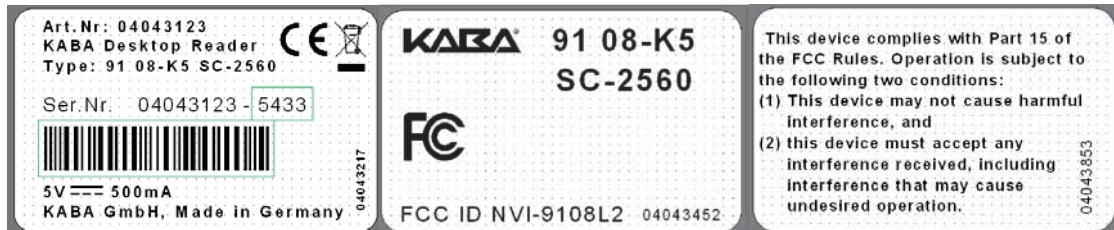

Label information for desktop reader 91 08

Dimensions: 37x25 [mm]
 Type: self-adhesive
 Position: all labels are placed on the bottom side of the device

Labels for desktop reader 91 08 – K5 (SC-2560)

Type label:

FCC identification label:

FCC compliance label:

- Not to scale
- Green border is not part of the label

FCC ID NVI-9108L2