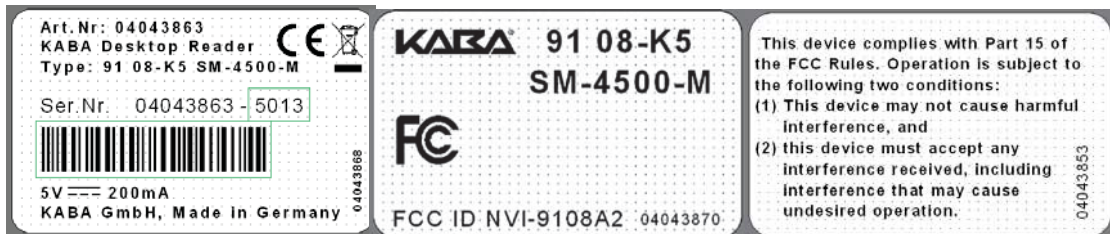

Label information for desktop reader 91 08

Dimensions: 37x25 [mm]
 Type: self-adhesive
 Position: all labels are placed on the bottom side of the device

Labels for desktop reader 91 08 – K5 (SM-4500)

Type label:

FCC identification label:

FCC compliance label:

- Not to scale
- Green border is not part of the label

FCC ID NVI-9108A2